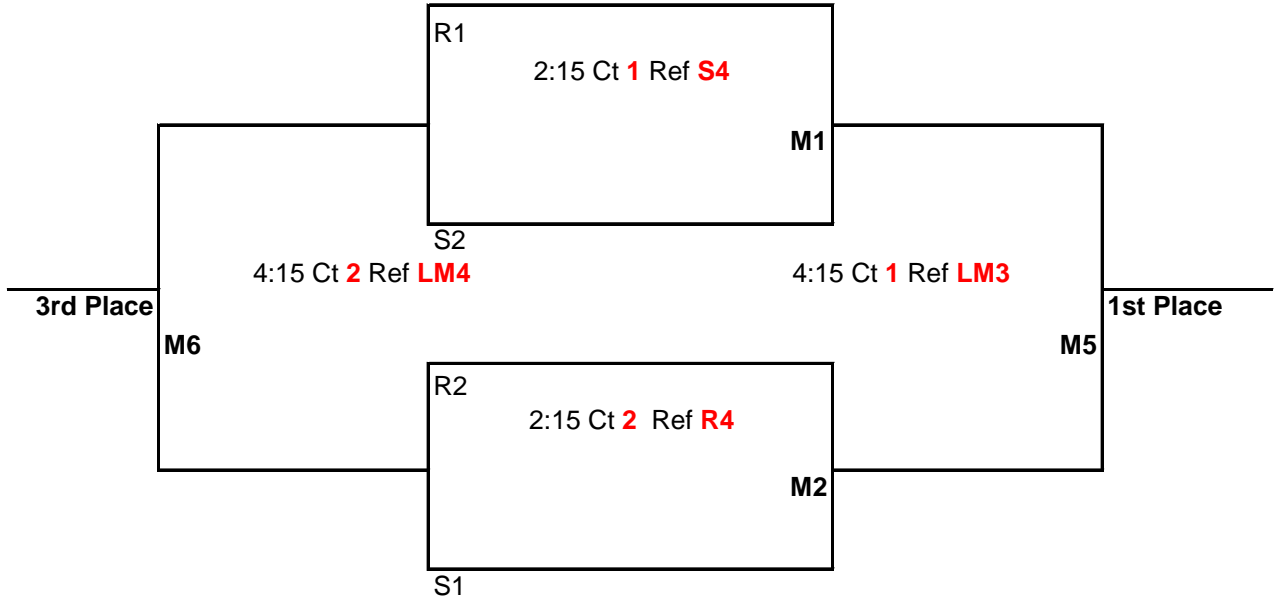

Pool Play Schedule

<u>TIME</u>	<u>PLAY</u>	<u>REF</u>
8:00AM	1 vs 3	2
9:00AM	2 vs 4	1
10:00AM	1 vs 4	3
11:00AM	2 vs 3	1
12:00PM	3 vs 4	2
1:00PM	1 vs 2	4

Games 1 & 2 to 25 points

Game 3 to 15 points

All games: No Cap, win by 2 points

Bracket Play: Attached

The CEVA Presents
 14U Area League West
 March 6th, 2010
 The Courts in Beaverton
 Area League West #1

Matches (M1, M2, M3, M4, & M5) will be: best 2 out of 3
 Games 1 & 2 to 25 points
 Game 3 to 15 points-switch sides at 8
 All games: No Cap, win by 2 points