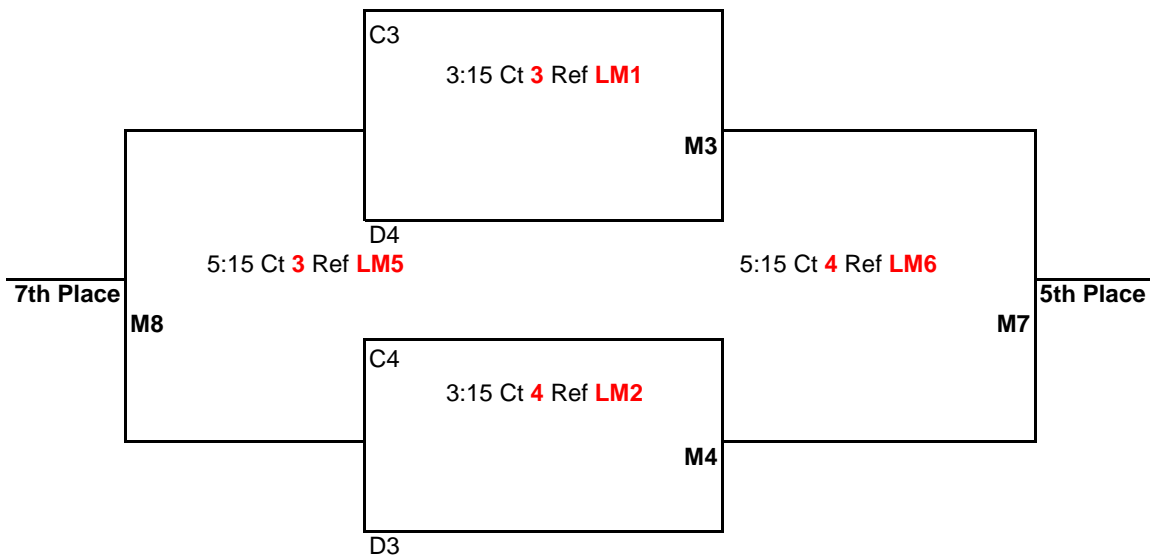

The CEVA Presents
14U Power League
March 6th, 2010
The Hoop in Salem
Silver Division

Matches(M1, M2, M3, M4, & M5) will be: best 2 out of 3
Games 1 & 2 to 25 points
Game 3 to 15 points-switch sides at 8
All games: No Cap, win by 2 points

Matches(M6, M7, & M8) will be:
1 Game to 25 points
No Cap, win by 2 points