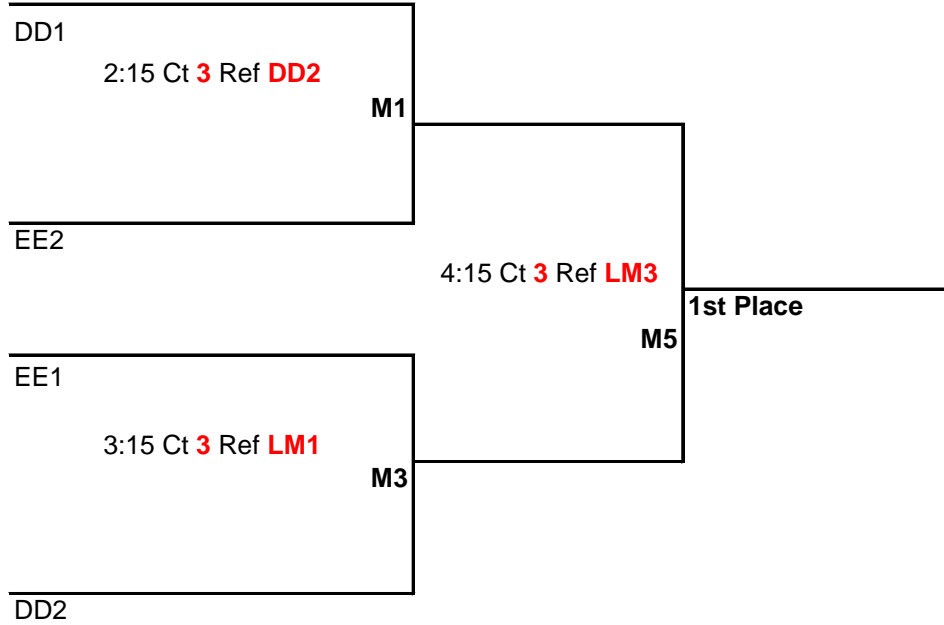

The CEVA Presents
14U Area League Mid Valley
March 6th, 2010
Albany Boys & Girls Club
Area League Mid Valley #2

Matches (**M1, M2, M3, M4, & M5**) will be: best 2 out of 3
Games 1 & 2 to 25 points
Game 3 to 15 points-switch sides at 8
All games: No Cap, win by 2 points