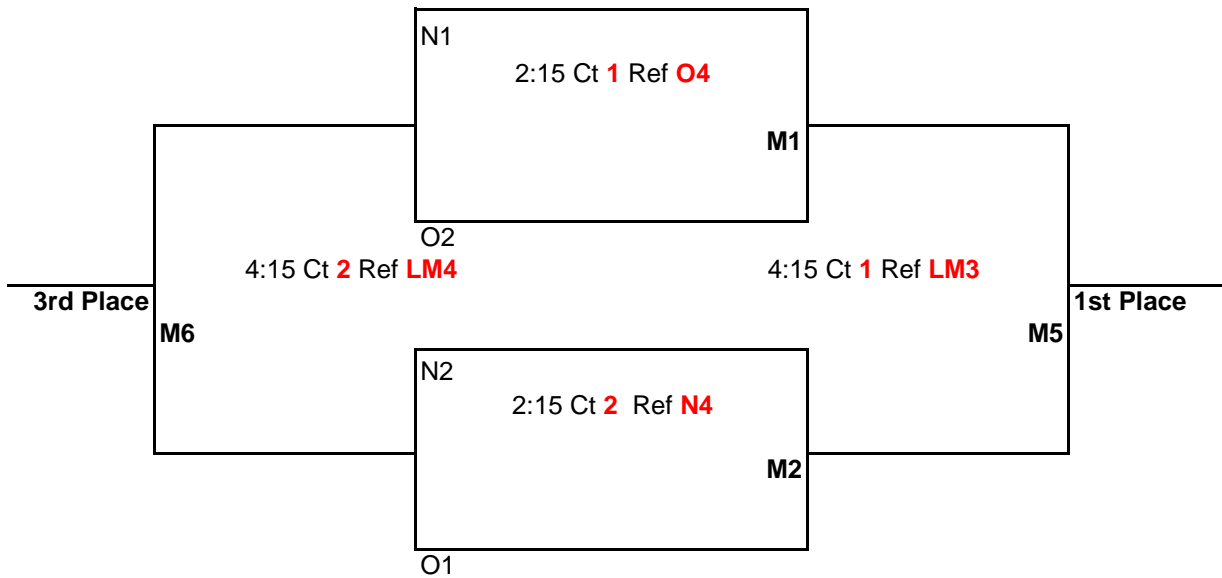

The CEVA Presents
14U Power League
March 7th, 2010
Albany Boys & Girls Club
Comeback Division

Matches **(M1, M2, M3, M4, & M5)** will be: best 2 out of 3
Games 1 & 2 to 25 points
Game 3 to 15 points-switch sides at 8
All games: No Cap, win by 2 points

Matches **(M6, M7, & M8)** will be:
1 Game to 25 points
No Cap, win by 2 points