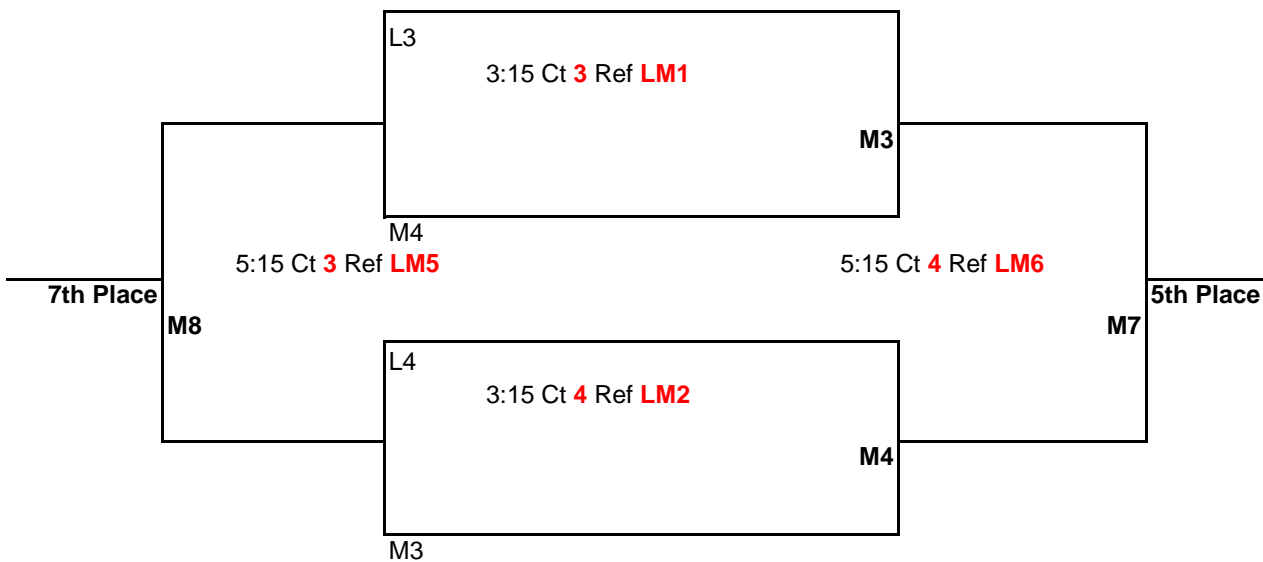

Games 1 & 2 to 25 points

Game 3 to 15 points-switch sides at 8

All games: No Cap, win by 2 points

Matches (M6, M7, & M8) will be:

1 Game to 25 points

No Cap, win by 2 points

The CEVA Presents
14U Power League
March 7th, 2010
Albany Boys & Girls Club

7:15 AM Doors Open
7:30 AM Coaches Meeting
8:00 AM Pool Play Begins

Comeback Division

Pool N: Court 1

- 1 Blues 14 Force
- 2 Cowlitz 14 Red
- 3 Pirate 14 Gold
- 4 Columbia Jrs. 13 Black

Pool O: Court 2

- 1 PVC 14 Yellow
- 2 N. Clackamas 14 Red
- 3 Salem 14 White
- 4 Salem 14 Red