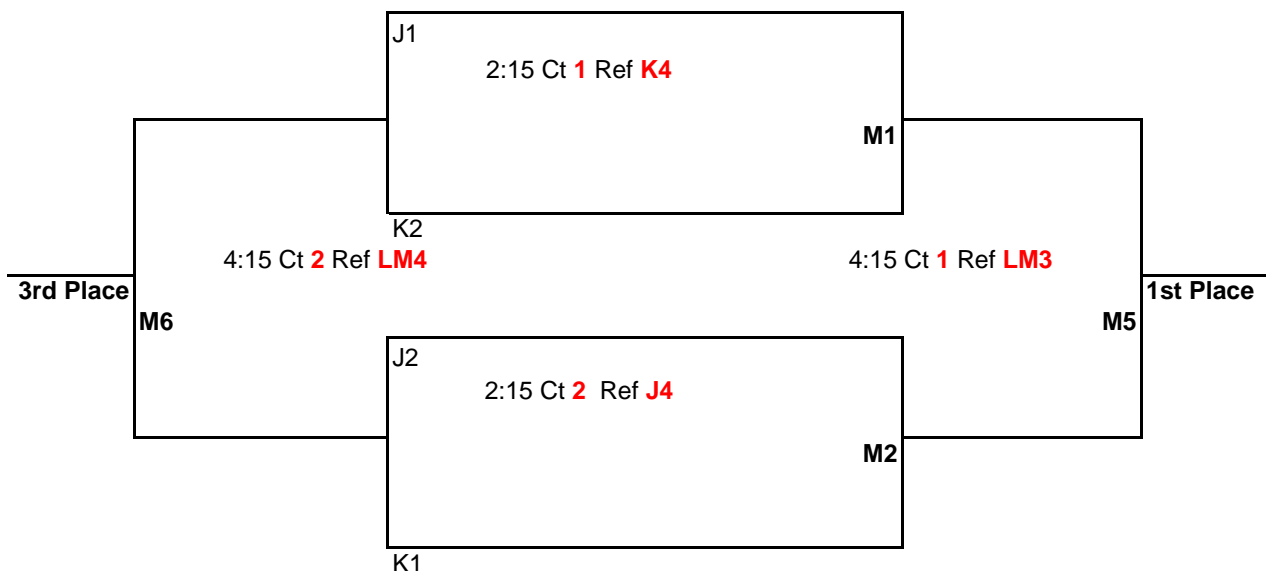

The CEVA Presents
14U Power League
March 6th, 2010
Chehalem Valley Middle School
Contender Division

Matches **(M1, M2, M3, M4, & M5)** will be: best 2 out of 3

Games 1 & 2 to 25 points
Game 3 to 15 points-switch sides at 8
All games: No Cap, win by 2 points

Matches **(M6, M7, & M8)** will be:

1 Game to 25 points
No Cap, win by 2 points