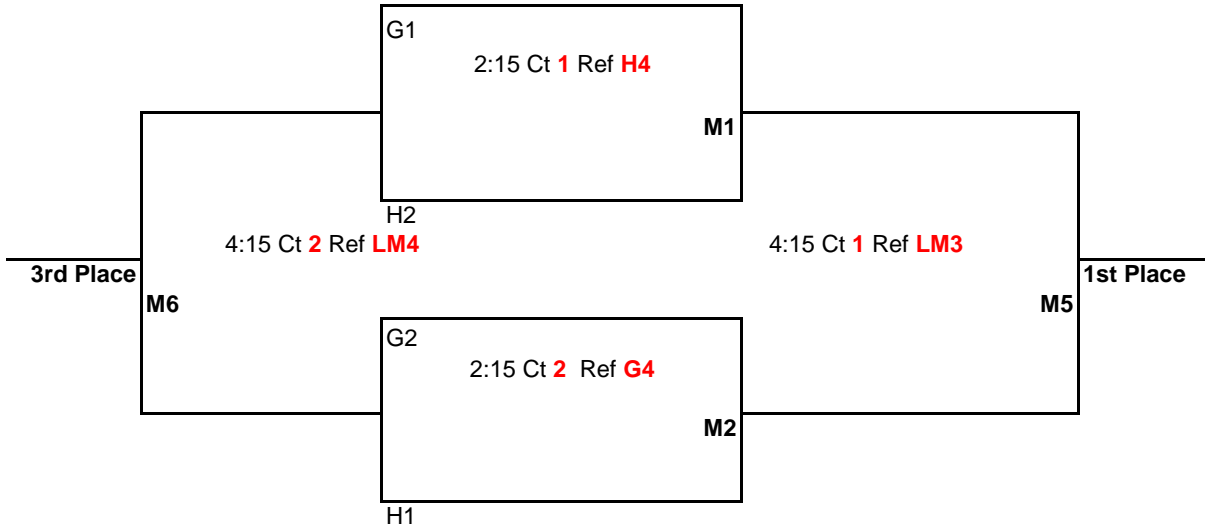

The CEVA Presents
14U Power League
March 6th, 2010
Pacific University
Diamond Division

Matches (**M1, M2, M3, M4, & M5**) will be: best 2 out of 3
Games 1 & 2 to 25 points
Game 3 to 15 points-switch sides at 8
All games: No Cap, win by 2 points

Matches (**M6, M7, & M8**) will be:
1 Game to 25 points
No Cap, win by 2 points