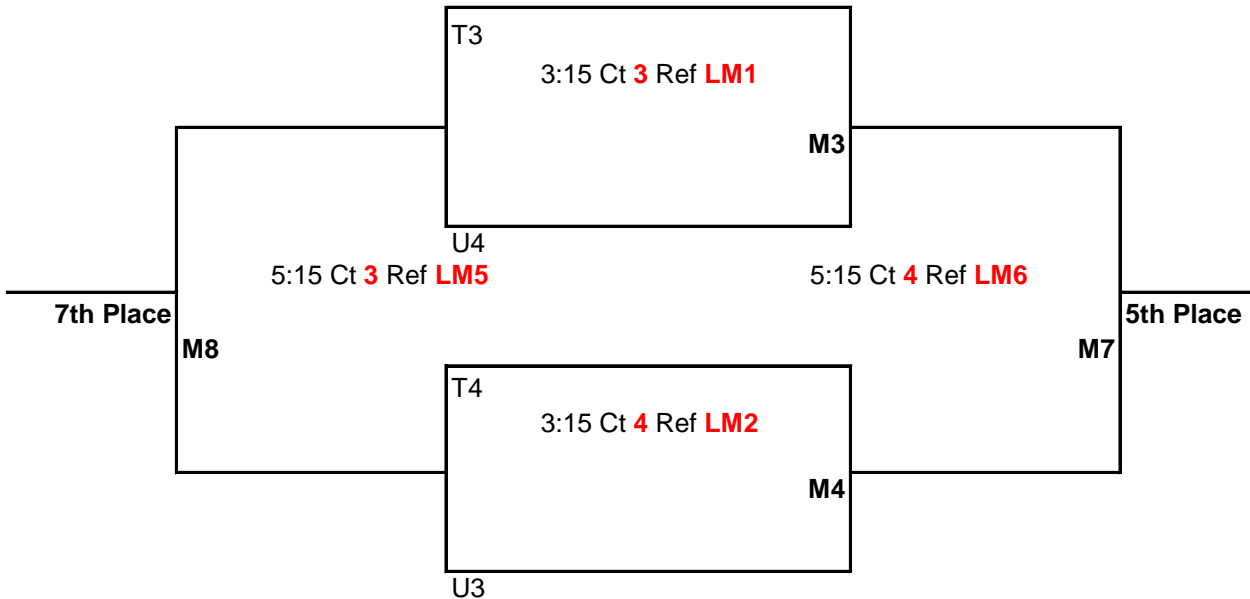

Matches (**M1, M2, M3, M4, & M5**) will be: best 2 out of 3
Games 1 & 2 to 25 points
Game 3 to 15 points-switch sides at 8
All games: No Cap, win by 2 points

Matches (**M6, M7, & M8**) will be:
1 Game to 25 points
No Cap, win by 2 points