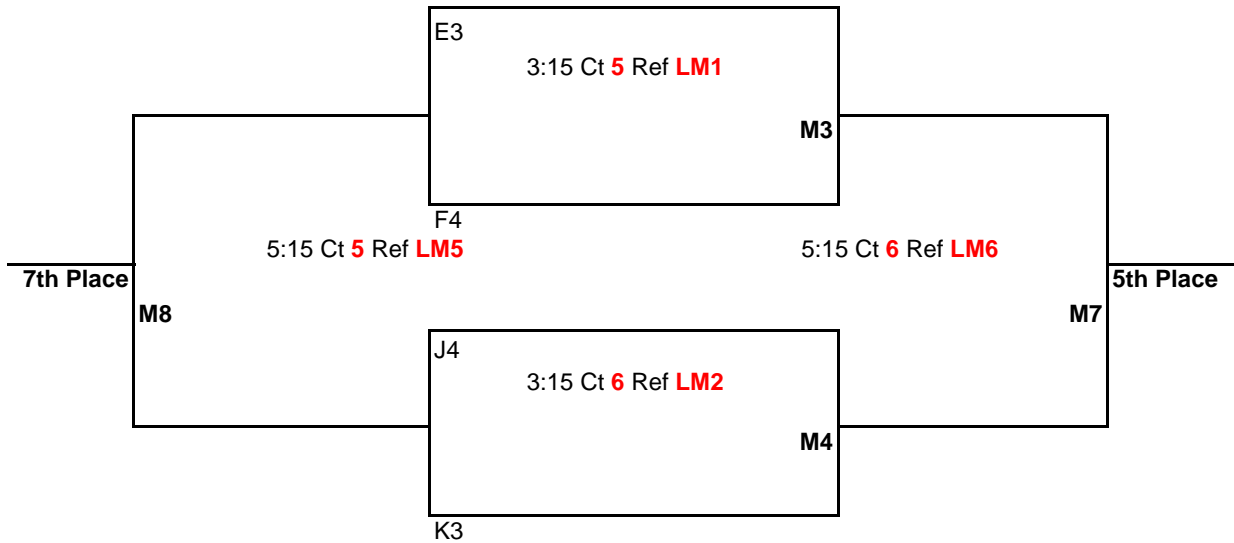

The CEVA Presents
14U Power League
March 6th, 2010
The Hoop in Salem
Bronze Division

Matches (**M1, M2, M3, M4, & M5**) will be: best 2 out of 3
Games 1 & 2 to 25 points
Game 3 to 15 points-switch sides at 8
All games: No Cap, win by 2 points

Matches (**M6, M7, & M8**) will be:
1 Game to 25 points
No Cap, win by 2 points