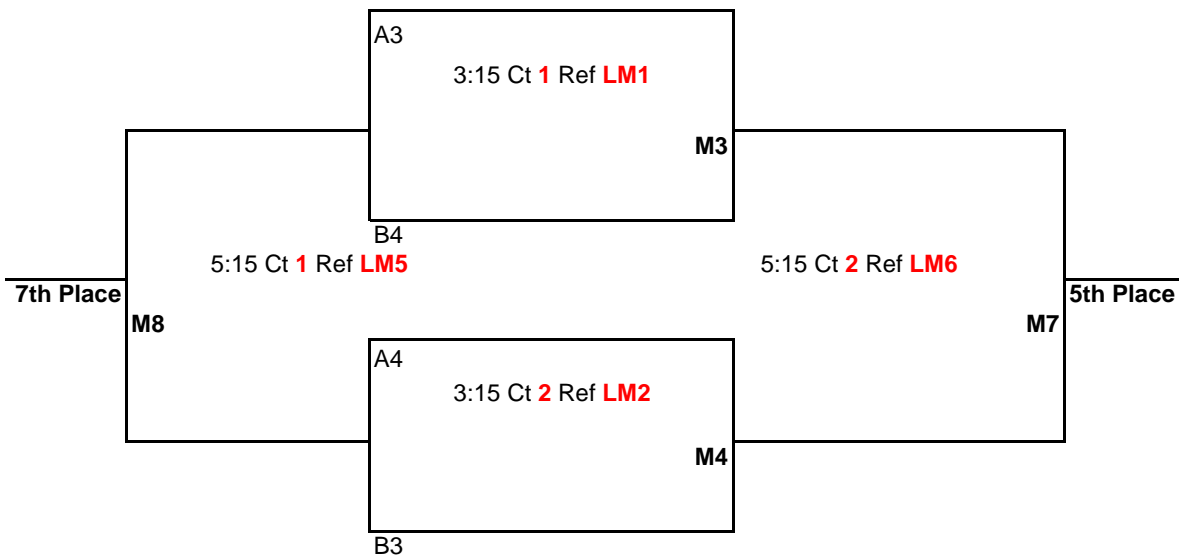

The CEVA Presents
14U Power League
March 6th, 2010
The Hoop in Salem
Gold Division

Matches **(M1, M2, M3, M4, & M5)** will be: best 2 out of 3
Games 1 & 2 to 25 points
Game 3 to 15 points-switch sides at 8
All games: No Cap, win by 2 points

Matches **(M6, M7, & M8)** will be:
1 Game to 25 points
No Cap, win by 2 points