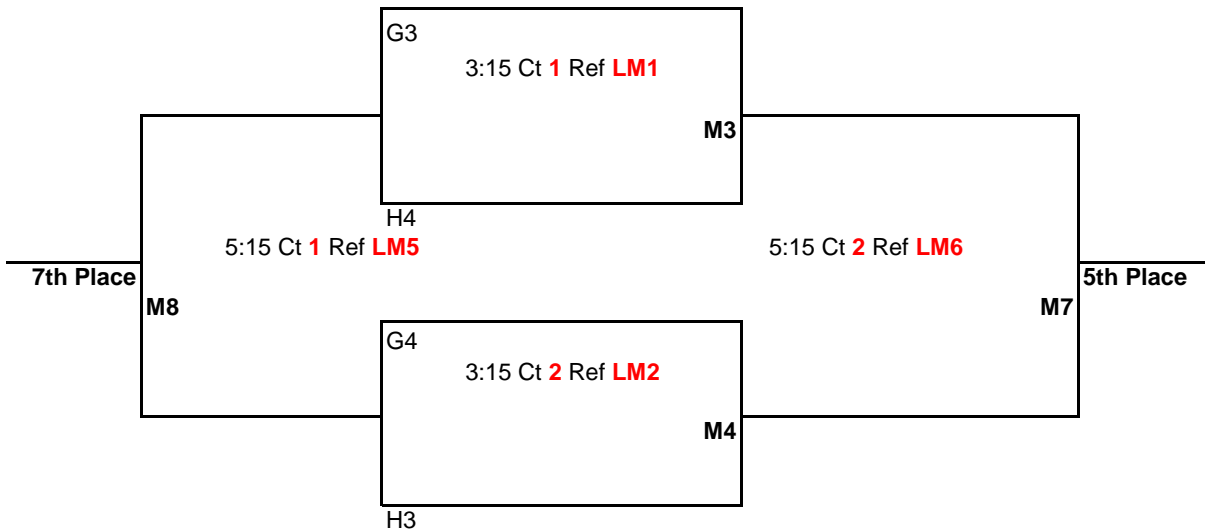

The CEVA Presents
14U Power League
March 6th, 2010
Pacific University
Diamond Division

Matches (**M1, M2, M3, M4, & M5**) will be: best 2 out of 3
Games 1 & 2 to 25 points
Game 3 to 15 points-switch sides at 8
All games: No Cap, win by 2 points

Matches (**M6, M7, & M8**) will be:
1 Game to 25 points
No Cap, win by 2 points