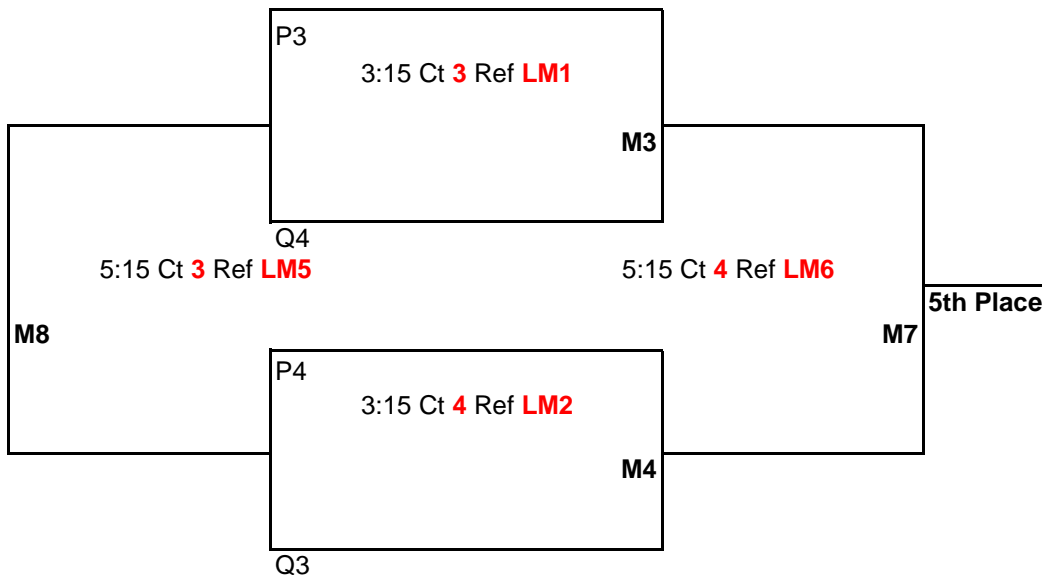

Matches **(M6, M7, & M8)** will be:
 1 Game to 25 points
 No Cap, win by 2 points

The CEVA Presents
 14U Power League
 March 7th, 2010
 Albany Boys & Girls Club
 Competition Division

Matches (**M1, M2, M3, M4, & M5**) will be: best 2 out of 3
 Games 1 & 2 to 25 points
 Game 3 to 15 points-switch sides at 8
 All games: No Cap, win by 2 points

Matches (**M6, M7, & M8**) will be:
 1 Game to 25 points
 No Cap, win by 2 points

The CEVA Presents
 14U Area League West
 March 6th, 2010
 The Courts in Beaverton

7:15 AM Doors Open
 7:30 AM Coaches Meeting
 8:00 AM Pool Play Begins