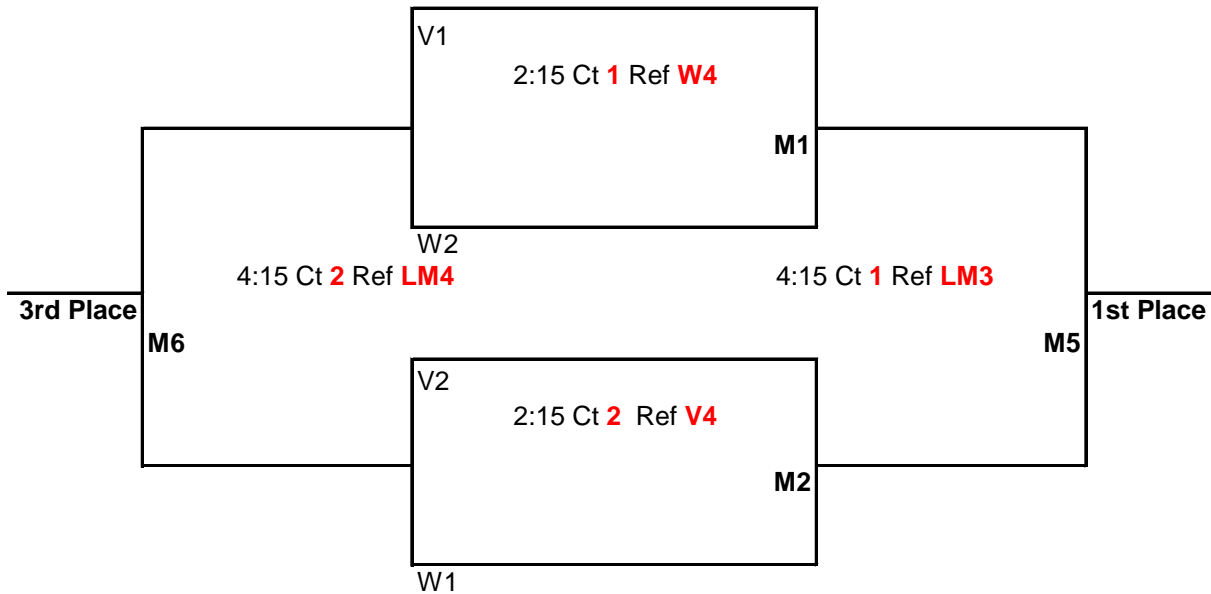

The CEVA Presents
14U Area League West
March 6th, 2010
Concordia University
Area League West #3