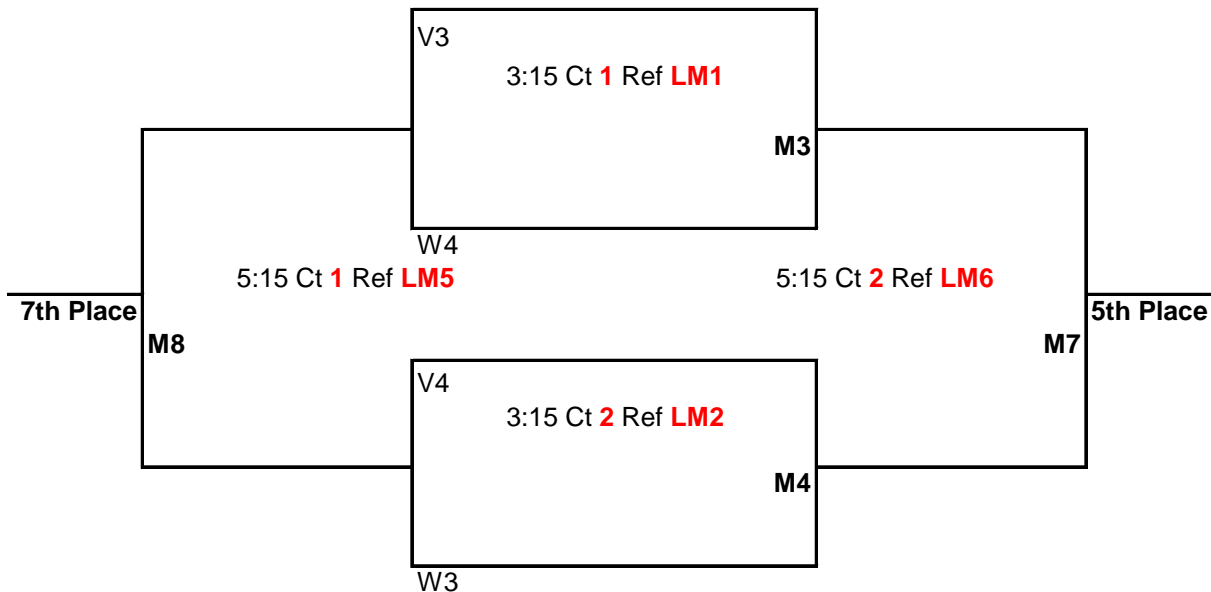

Matches (**M1, M2, M3, M4, & M5**) will be: best 2 out of 3
Games 1 & 2 to 25 points
Game 3 to 15 points-switch sides at 8
All games: No Cap, win by 2 points

Matches (**M6, M7, & M8**) will be:
1 Game to 25 points
No Cap, win by 2 points