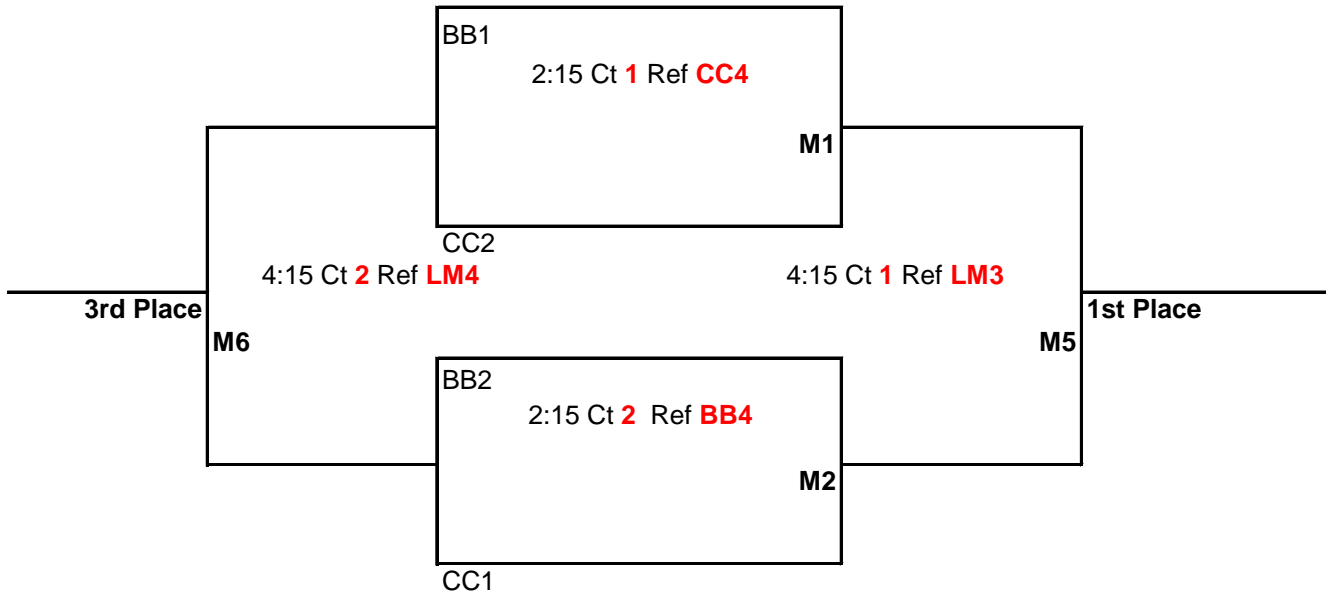

Bracket Play: Attached

The CEVA Presents
 14U Area League Mid Valley
 March 6th, 2010
 Albany Boys & Girls Club
 Area League Mid Valley #1

Matches (**M1, M2, M3, M4, & M5**) will be: best 2 out of 3
 Games 1 & 2 to 25 points
 Game 3 to 15 points-switch sides at 8
 All games: No Cap, win by 2 points