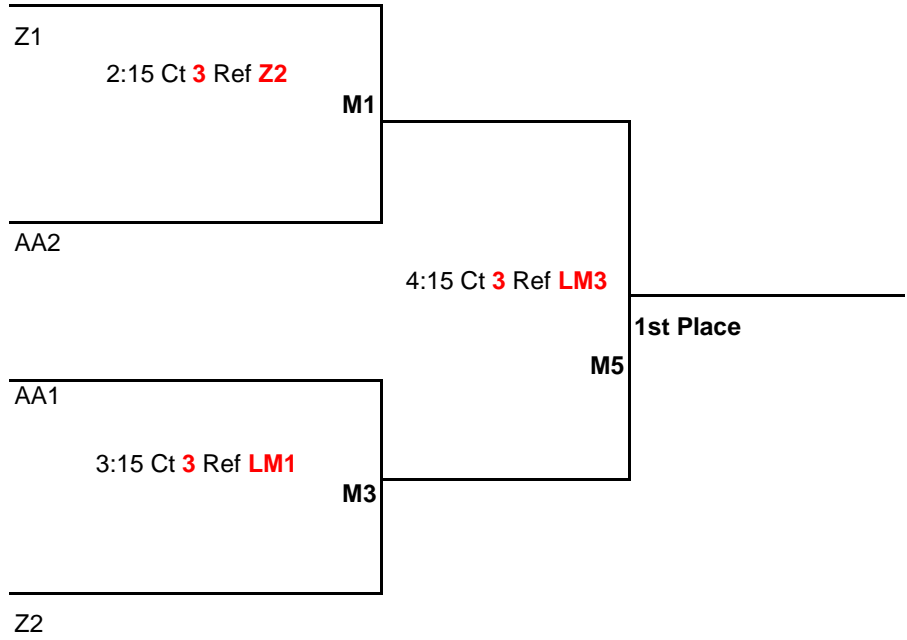

The CEVA Presents
14U Area League Mid Valley
March 6th, 2010
Mt Hood CC, Gresham
Area League East #2

Matches (**M1, M2, M3, M4, & M5**) will be: best 2 out of 3
Games 1 & 2 to 25 points
Game 3 to 15 points-switch sides at 8
All games: No Cap, win by 2 points