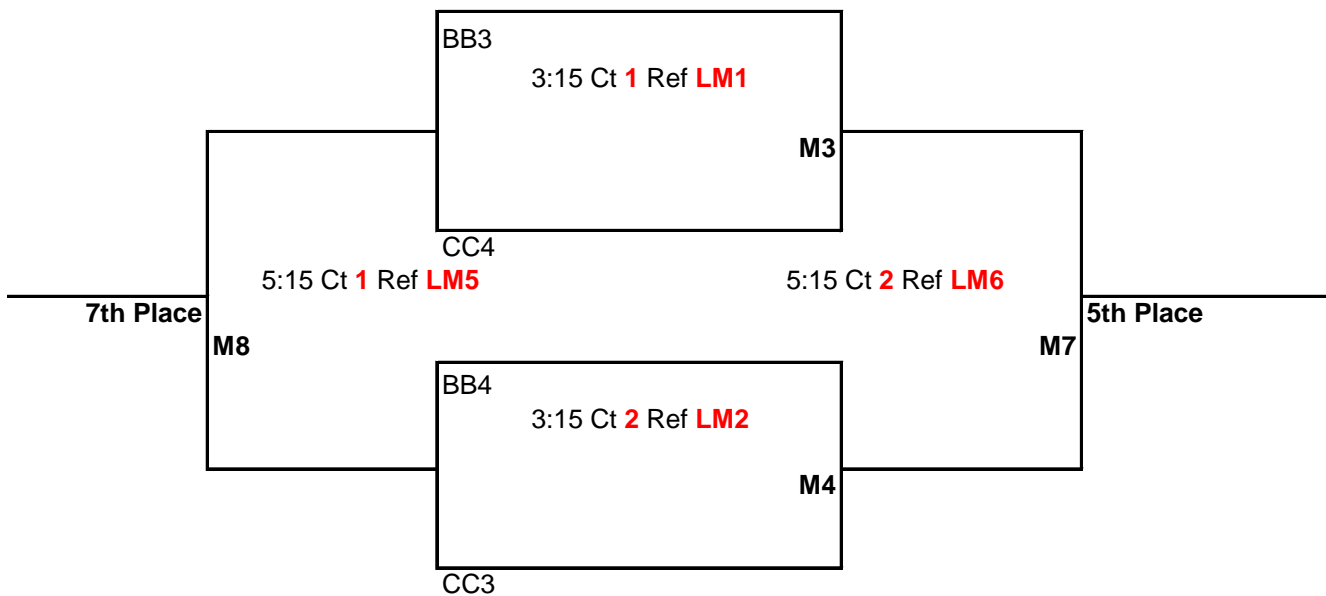

Matches (**M1, M2, M3, M4, & M5**) will be: best 2 out of 3
Games 1 & 2 to 25 points
Game 3 to 15 points-switch sides at 8
All games: No Cap, win by 2 points

Matches (**M6, M7, & M8**) will be:
1 Game to 25 points
No Cap, win by 2 points