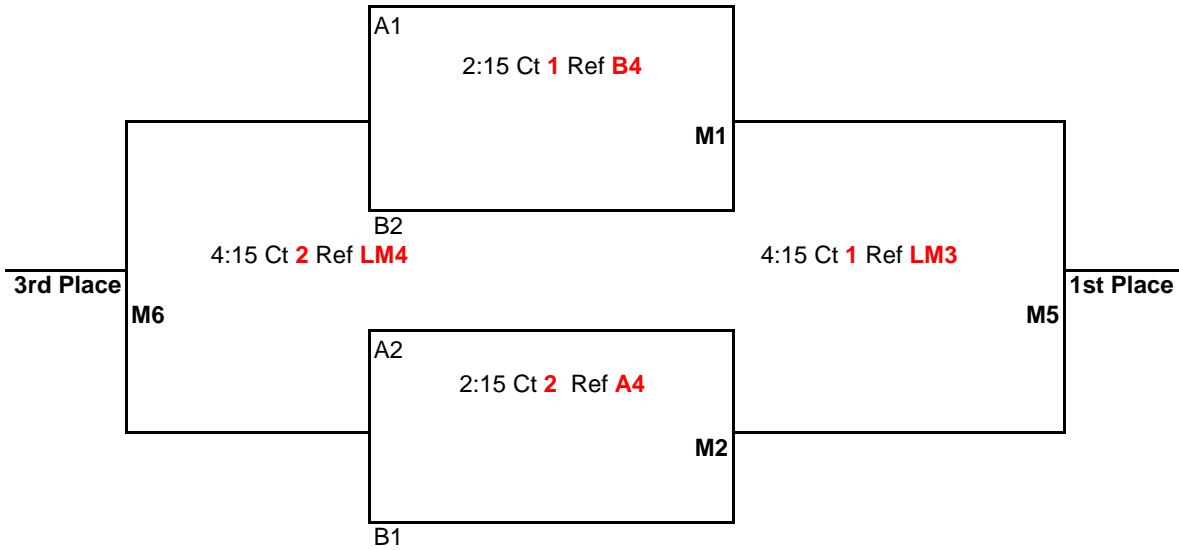

Pool F: Court 6

- 1 Columbia Jrs. 14 Black
- 2 NW Jrs. 14 Air Elite
- 3 Webfoot 14 Silver
- 4 Sharks 14

Pool Play Schedule

<u>TIME</u>	<u>PLAY</u>	<u>REF</u>
8:00AM	1 vs 3	2
9:00AM	2 vs 4	1
10:00AM	1 vs 4	3
11:00AM	2 vs 3	1
12:00PM	3 vs 4	2
1:00PM	1 vs 2	4

Games 1 & 2 to 25 points

Game 3 to 15 points

Bracket Play: Attached

All games: No Cap, win by 2 points

The CEVA Presents
 14U Power League
 March 6th, 2010
 The Hoop in Salem
 Gold Division

Matches **(M1, M2, M3, M4, & M5)** will be: best 2 out of 3
 Games 1 & 2 to 25 points
 Game 3 to 15 points-switch sides at 8
 All games: No Cap, win by 2 points