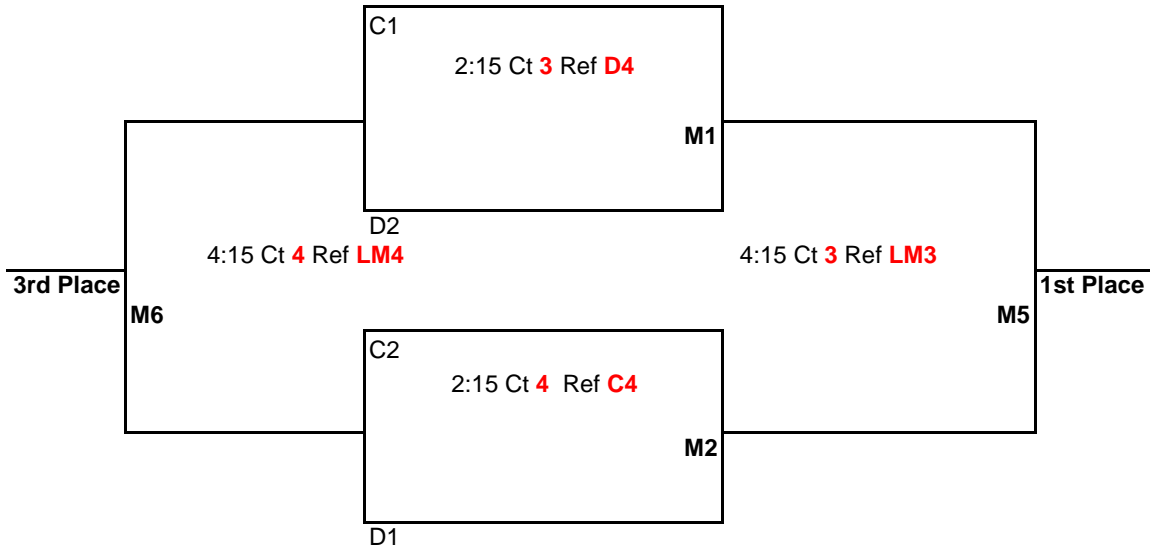

The CEVA Presents
14U Power League
March 6th, 2010
The Hoop in Salem
Silver Division

Matches(M1, M2, M3, M4, & M5) will be: best 2 out of 3
Games 1 & 2 to 25 points
Game 3 to 15 points-switch sides at 8
All games: No Cap, win by 2 points

Matches(M6, M7, & M8) will be:
1 Game to 25 points
No Cap, win by 2 points