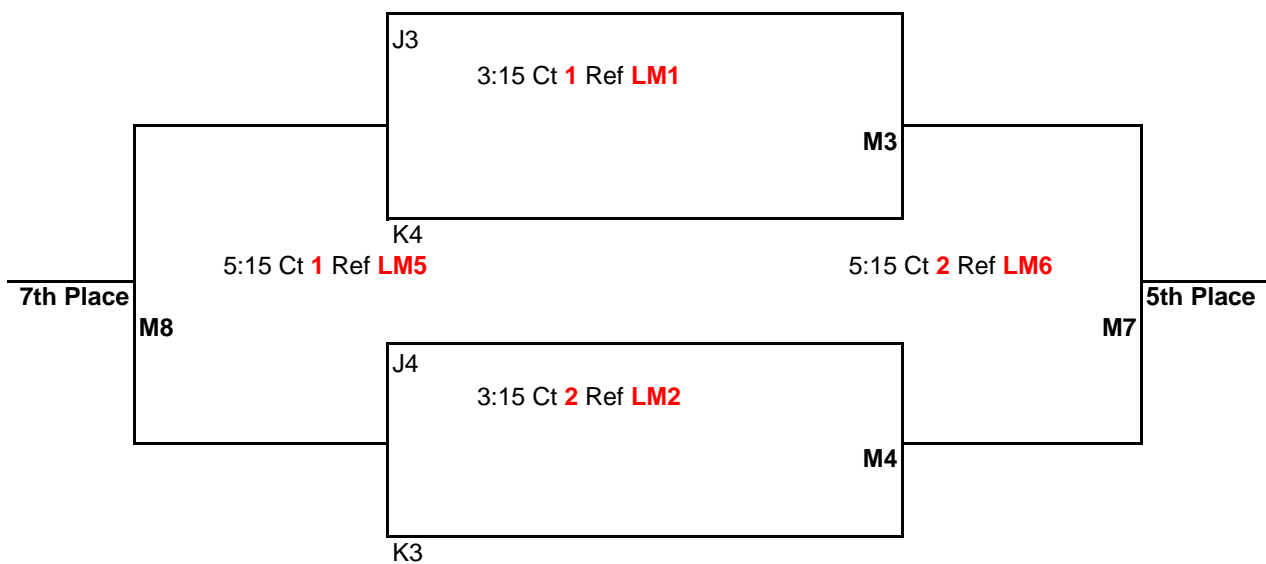

Matches **(M1, M2, M3, M4, & M5)** will be: best 2 out of 3

Games 1 & 2 to 25 points
Game 3 to 15 points-switch sides at 8
All games: No Cap, win by 2 points

Matches **(M6, M7, & M8)** will be:

1 Game to 25 points
No Cap, win by 2 points