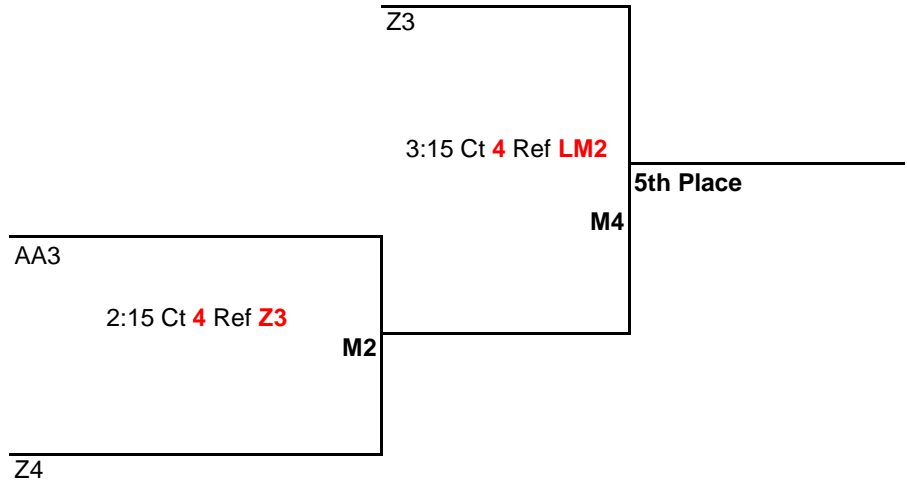

Matches (**M1, M2, M3, M4, & M5**) will be: best 2 out of 3
Games 1 & 2 to 25 points
Game 3 to 15 points-switch sides at 8
All games: No Cap, win by 2 points