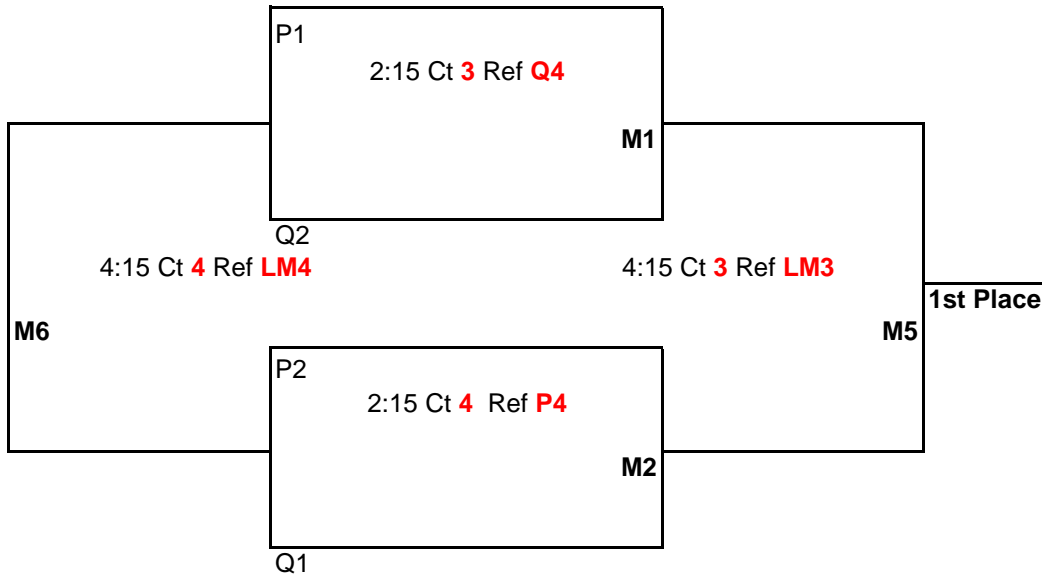

The CEVA Presents
14U Power League
March 7th, 2010
Albany Boys & Girls Club
Competition Division

Matches (**M1, M2, M3, M4, & M5**) will be: best 2 out of 3
Games 1 & 2 to 25 points
Game 3 to 15 points-switch sides at 8
All games: No Cap, win by 2 points

Matches (**M6, M7, & M8**) will be:
1 Game to 25 points
No Cap, win by 2 points