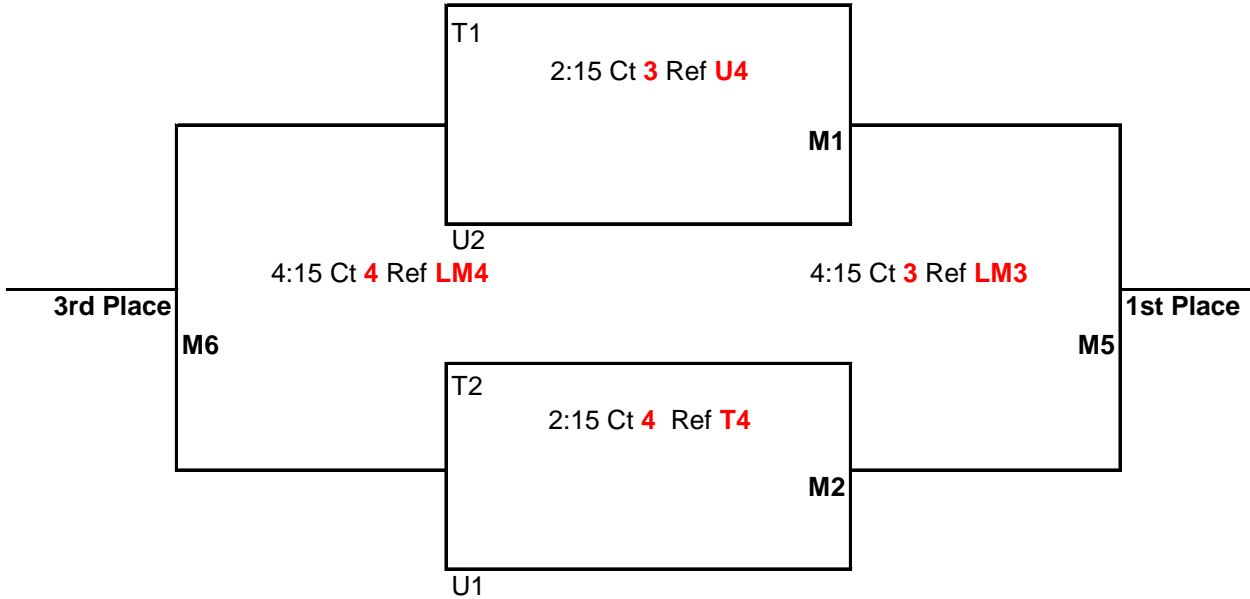

Bracket Play: Attached

The CEVA Presents
 14U Area League West
 March 6th, 2010
 The Courts in Beaverton
 Area League West #1

Matches (M1, M2, M3, M4, & M5) will be: best 2 out of 3
 Games 1 & 2 to 25 points
 Game 3 to 15 points-switch sides at 8
 All games: No Cap, win by 2 points

Matches (M6, M7, & M8) will be:
 1 Game to 25 points
 No Cap, win by 2 points

The CEVA Presents
 14U Area League West
 March 6th, 2010
 The Courts in Beaverton
 Area League West #2

Matches (**M1, M2, M3, M4, & M5**) will be: best 2 out of 3
 Games 1 & 2 to 25 points
 Game 3 to 15 points-switch sides at 8
 All games: No Cap, win by 2 points