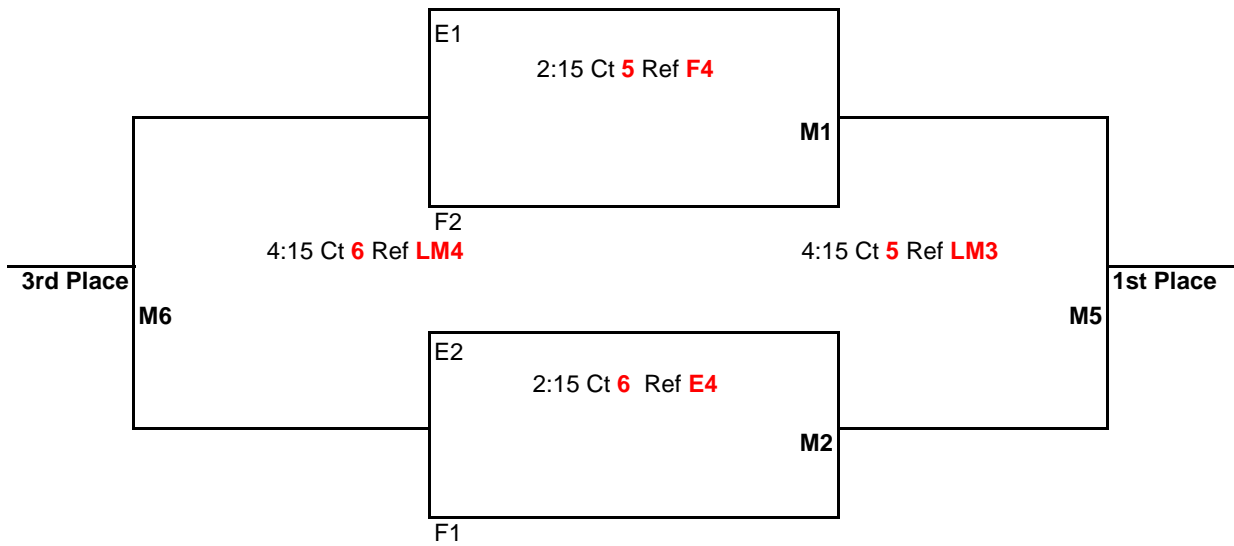

The CEVA Presents
14U Power League
March 6th, 2010
The Hoop in Salem
Bronze Division

Matches (**M1, M2, M3, M4, & M5**) will be: best 2 out of 3
Games 1 & 2 to 25 points
Game 3 to 15 points-switch sides at 8
All games: No Cap, win by 2 points

Matches (**M6, M7, & M8**) will be:
1 Game to 25 points
No Cap, win by 2 points