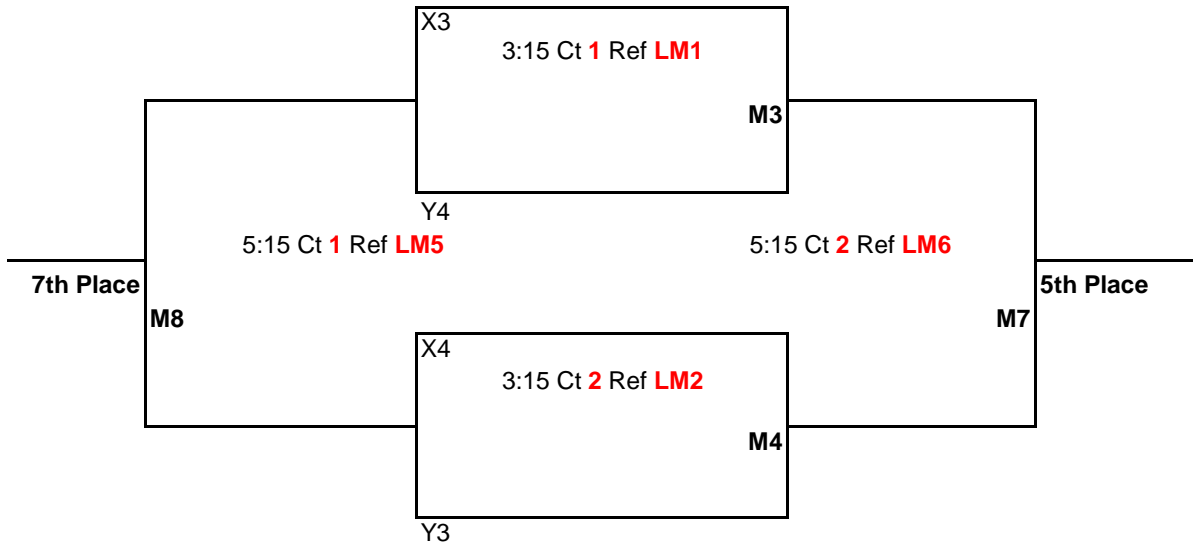

Matches (**M1, M2, M3, M4, & M5**) will be: best 2 out of 3
Games 1 & 2 to 25 points
Game 3 to 15 points-switch sides at 8
All games: No Cap, win by 2 points

Matches (**M6, M7, & M8**) will be:
1 Game to 25 points
No Cap, win by 2 points