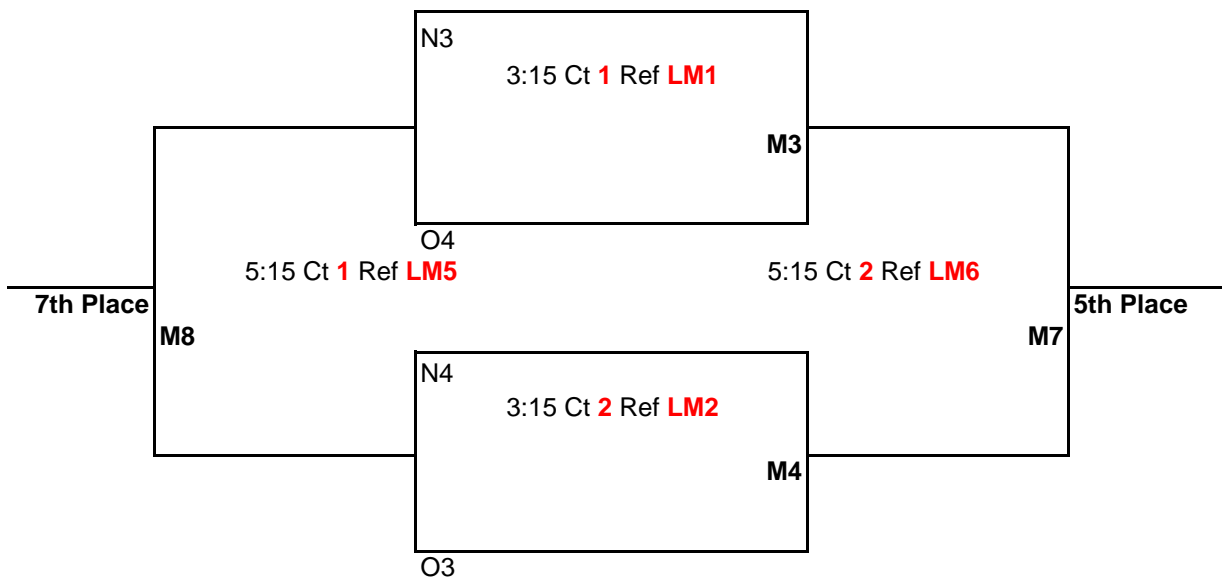

The CEVA Presents
14U Power League
March 7th, 2010
Albany Boys & Girls Club
Comeback Division

Matches **(M1, M2, M3, M4, & M5)** will be: best 2 out of 3
Games 1 & 2 to 25 points
Game 3 to 15 points-switch sides at 8
All games: No Cap, win by 2 points

Matches **(M6, M7, & M8)** will be:
1 Game to 25 points
No Cap, win by 2 points