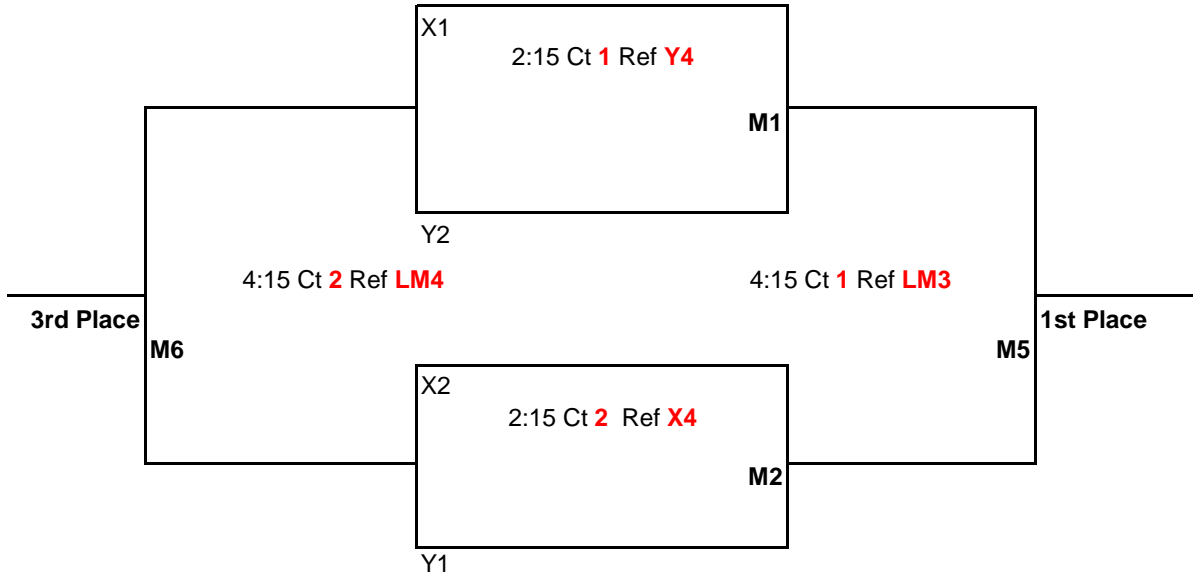

<u>PLAY</u>	<u>REF</u>
1 vs 3	2
30 minute break	
2 vs 3	1
30 minute break	
1 vs 2	3
30 minute break	

Games 1 & 2 to 25 points

Game 3 to 15 points

All games: No Cap, win by 2 points

Bracket Play: Attached

The CEVA Presents
 14U Power League
 March 6th, 2010
 Mt Hood CC, Gresham
 Area League East #1

Matches (**M1, M2, M3, M4, & M5**) will be: best 2 out of 3
 Games 1 & 2 to 25 points
 Game 3 to 15 points-switch sides at 8
 All games: No Cap, win by 2 points

Matches (**M6, M7, & M8**) will be:
 1 Game to 25 points
 No Cap, win by 2 points