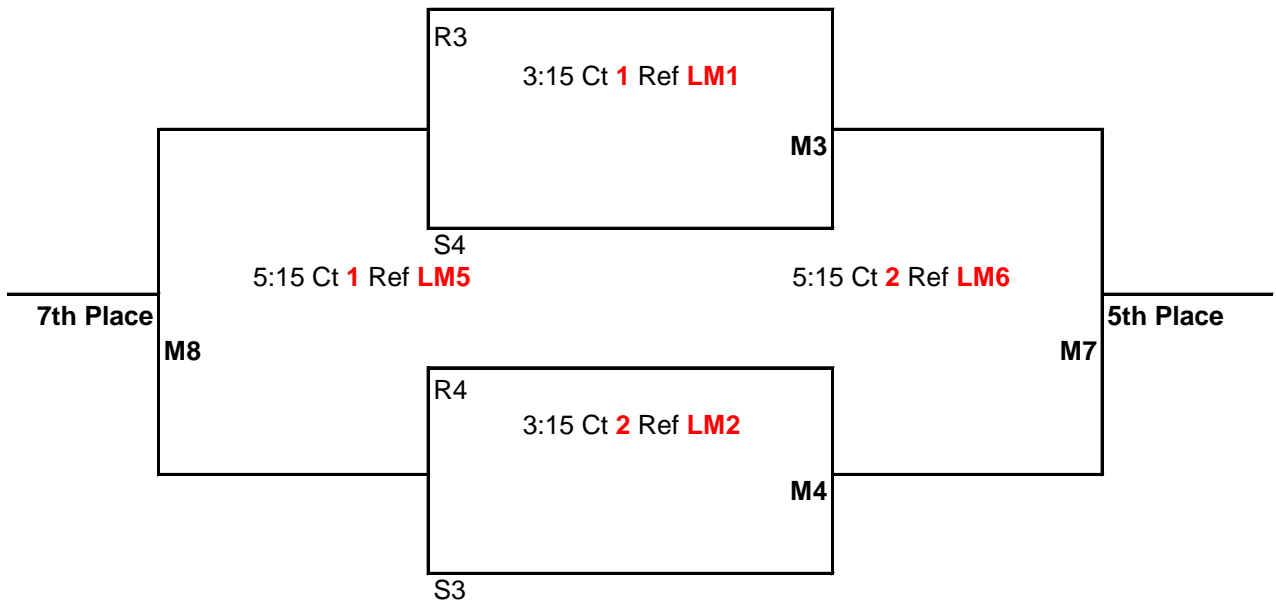

Bracket Play: Attached

The CEVA Presents
 14U Area League West
 March 6th, 2010
 The Courts in Beaverton
 Area League West #1

Matches (M1, M2, M3, M4, & M5) will be: best 2 out of 3
 Games 1 & 2 to 25 points
 Game 3 to 15 points-switch sides at 8
 All games: No Cap, win by 2 points

Matches (M6, M7, & M8) will be:
 1 Game to 25 points
 No Cap, win by 2 points

The CEVA Presents
 14U Area League West
 March 6th, 2010
 The Courts in Beaverton
 Area League West #2

Matches (**M1, M2, M3, M4, & M5**) will be: best 2 out of 3
 Games 1 & 2 to 25 points
 Game 3 to 15 points-switch sides at 8
 All games: No Cap, win by 2 points