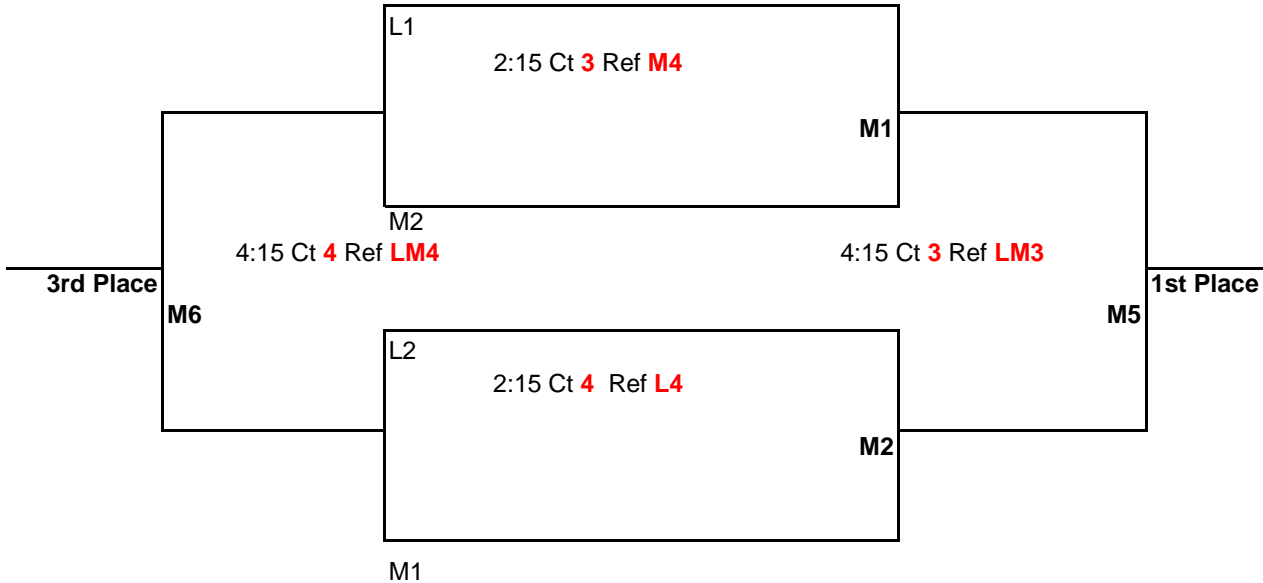

The CEVA Presents
14U Power League
March 6th, 2010
Chehalem Vly Middle School & Crater Elementary
Conquest Division

Court 4 is at Crater Elementary

Matches (M1, M2, M3, M4, & M5) will be: best 2 out of 3

Games 1 & 2 to 25 points

Game 3 to 15 points-switch sides at 8

All games: No Cap, win by 2 points

Matches (M6, M7, & M8) will be:

1 Game to 25 points

No Cap, win by 2 points