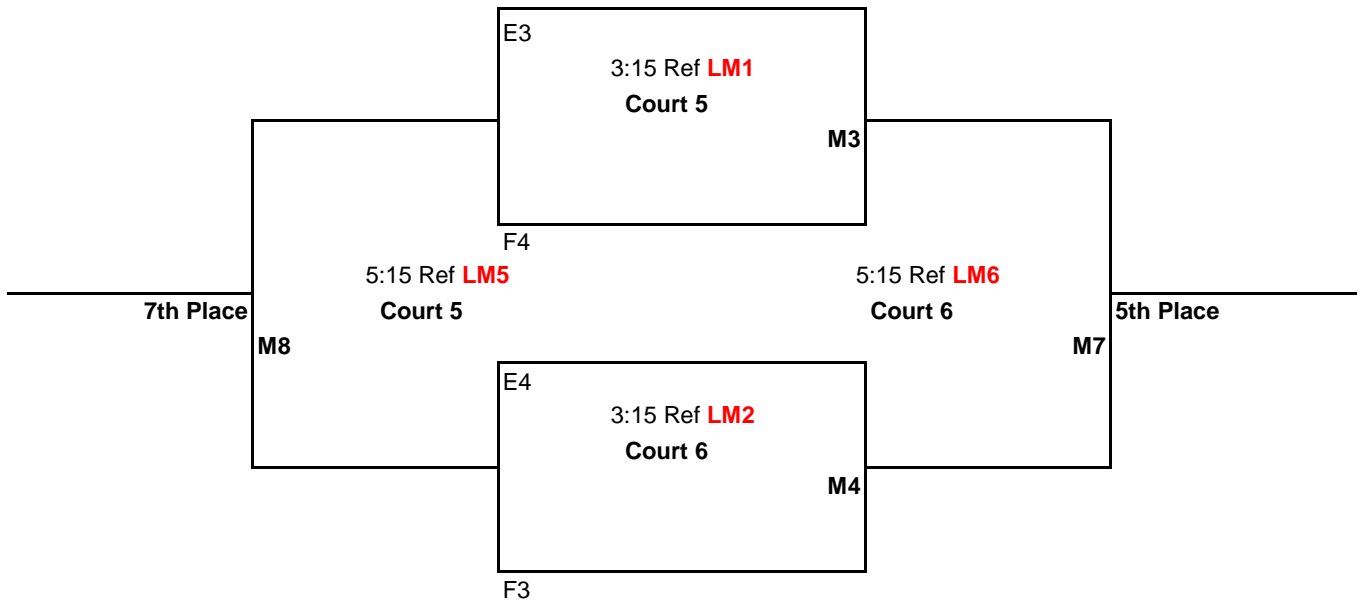

CEVA Presents
12U
Feb. 4th, 2012
The Hoop, Salem
Bronze Division

Matches **(M1, M2, M3, M4, & M5)** will be: best 2 out of 3
Games 1 & 2 to 25 points
Game 3 to 15 points-switch sides at 8
All games: No Cap, win by 2 points

Matches **(M6, M7, & M8)** will be:
1 Game to 25 points
No Cap, win by 2 points