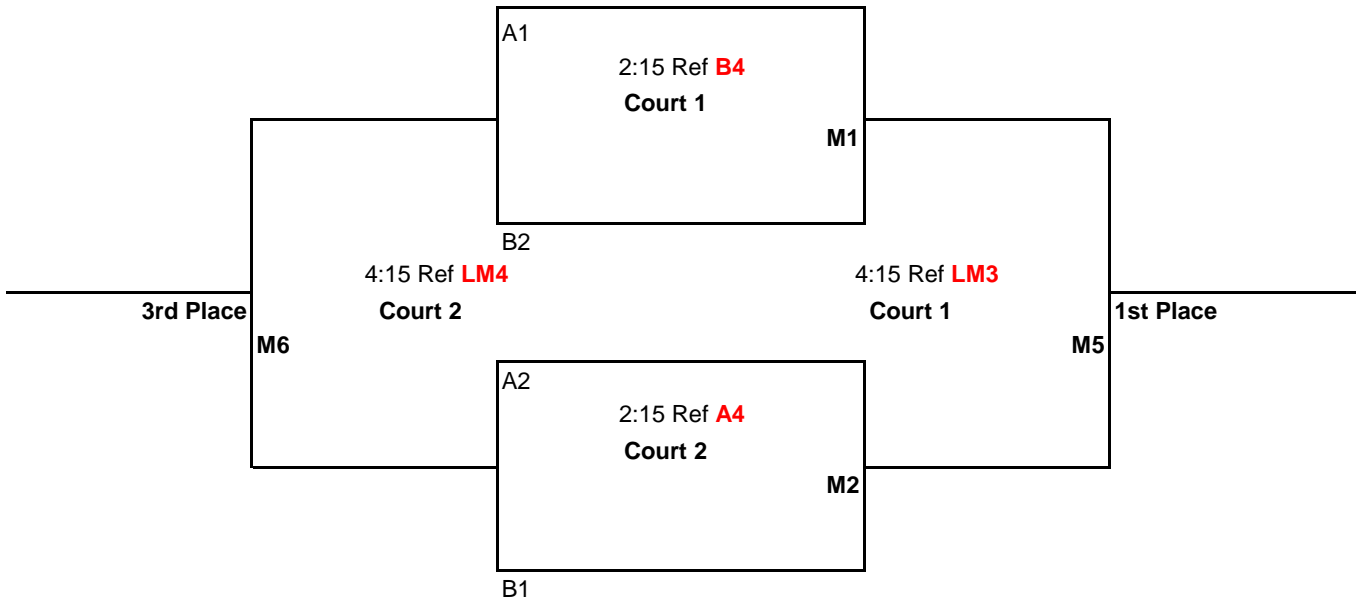

Games 1 & 2 to 25 points

Game 3 to 15 points

All games: No Cap, win by 2 points

Bracket Play: Attached

CEVA Presents
 12U
 Feb. 4th, 2012
 The Hoop, Salem
 Gold Division

Matches (**M1, M2, M3, M4, & M5**) will be: best 2 out of 3
 Games 1 & 2 to 25 points
 Game 3 to 15 points-switch sides at 8
 All games: No Cap, win by 2 points