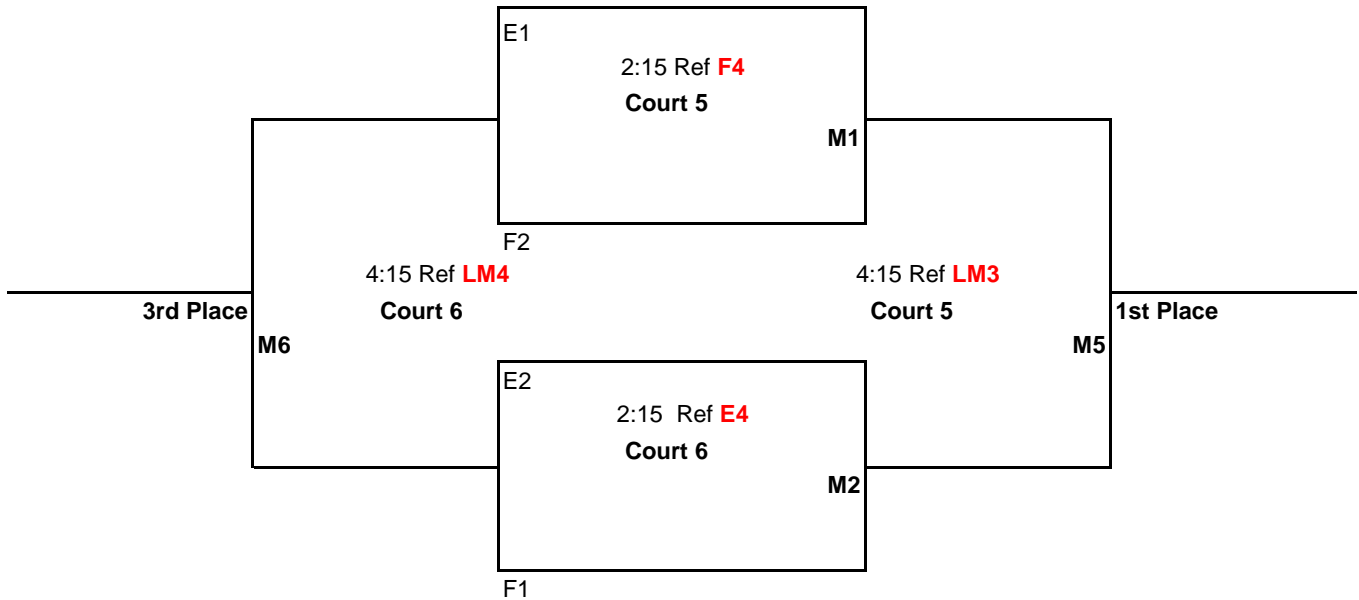

Games 1 & 2 to 25 points

Game 3 to 15 points

All games: No Cap, win by 2 points

Bracket Play: Attached

CEVA Presents
 12U
 Feb. 4th, 2012
 The Hoop, Salem
 Bronze Division

Matches **(M1, M2, M3, M4, & M5)** will be: best 2 out of 3
 Games 1 & 2 to 25 points
 Game 3 to 15 points-switch sides at 8
 All games: No Cap, win by 2 points