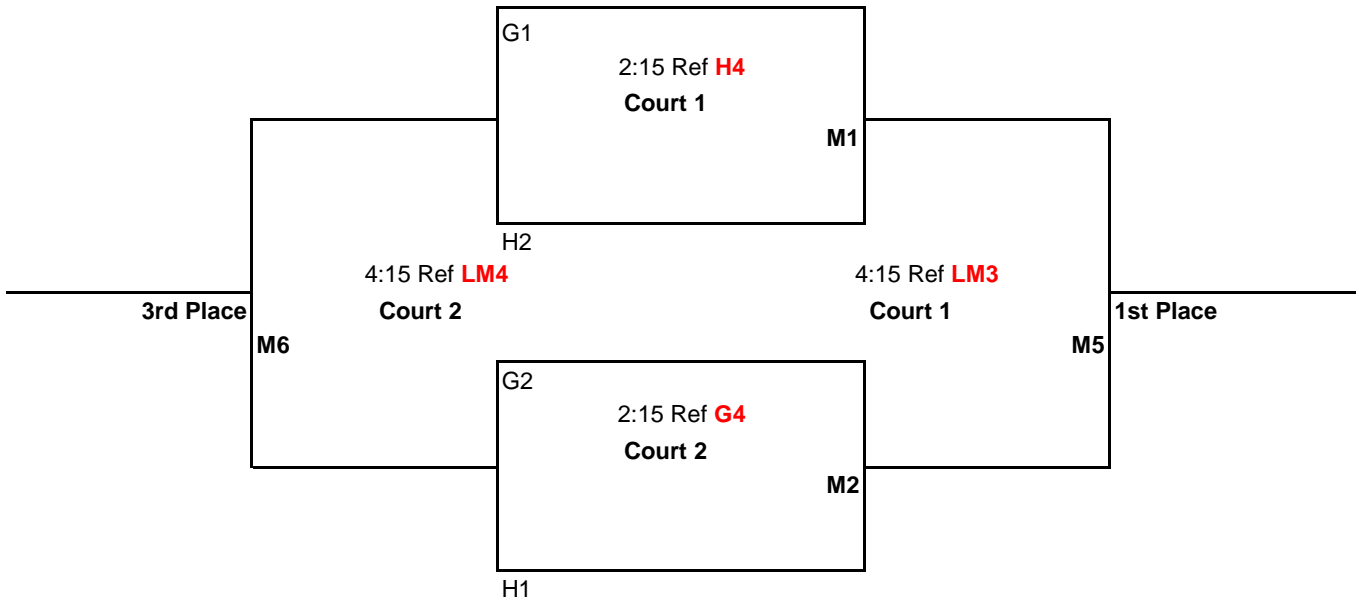

CEVA Presents
12U
Feb. 4th, 2012
Willamalane
Diamond Division

Matches **(M1, M2, M3, M4, & M5)** will be: best 2 out of 3
Games 1 & 2 to 25 points
Game 3 to 15 points-switch sides at 8
All games: No Cap, win by 2 points

Matches **(M6, M7, & M8)** will be:
1 Game to 25 points
No Cap, win by 2 points