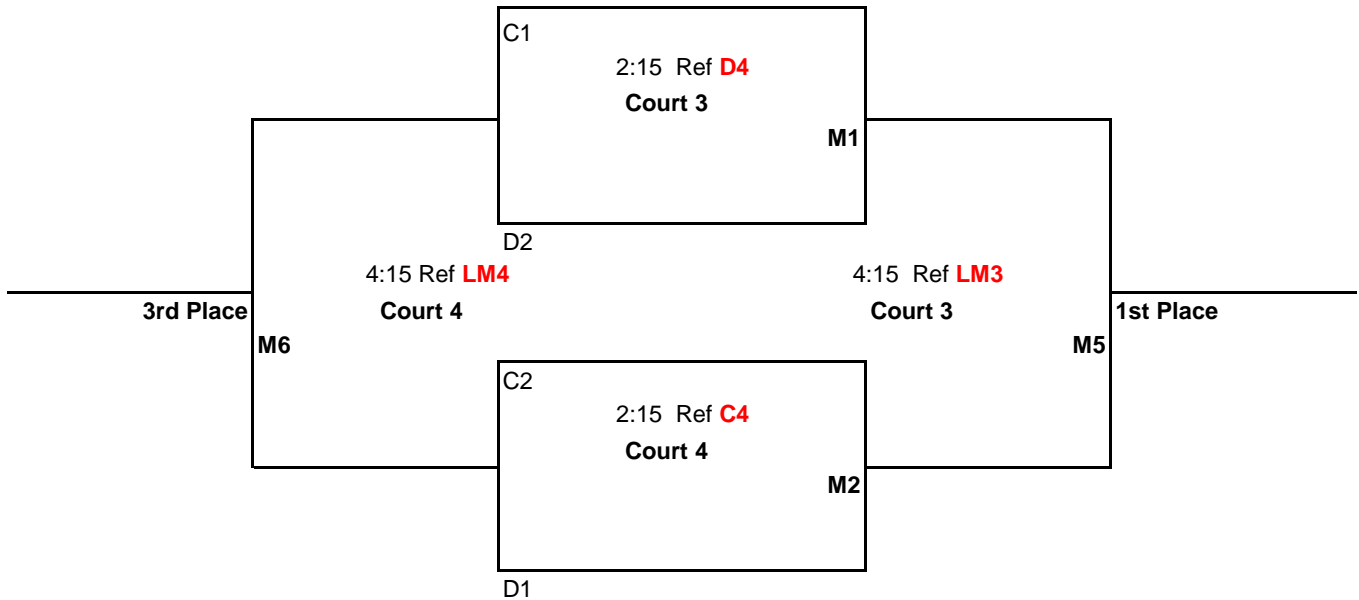

CEVA Presents
12U
Feb. 4th, 2012
The Hoop, Salem
Silver Division

Matches (**M1, M2, M3, M4, & M5**) will be: best 2 out of 3
Games 1 & 2 to 25 points
Game 3 to 15 points-switch sides at 8
All games: No Cap, win by 2 points

Matches (**M6, M7, & M8**) will be:
1 Game to 25 points
No Cap, win by 2 points