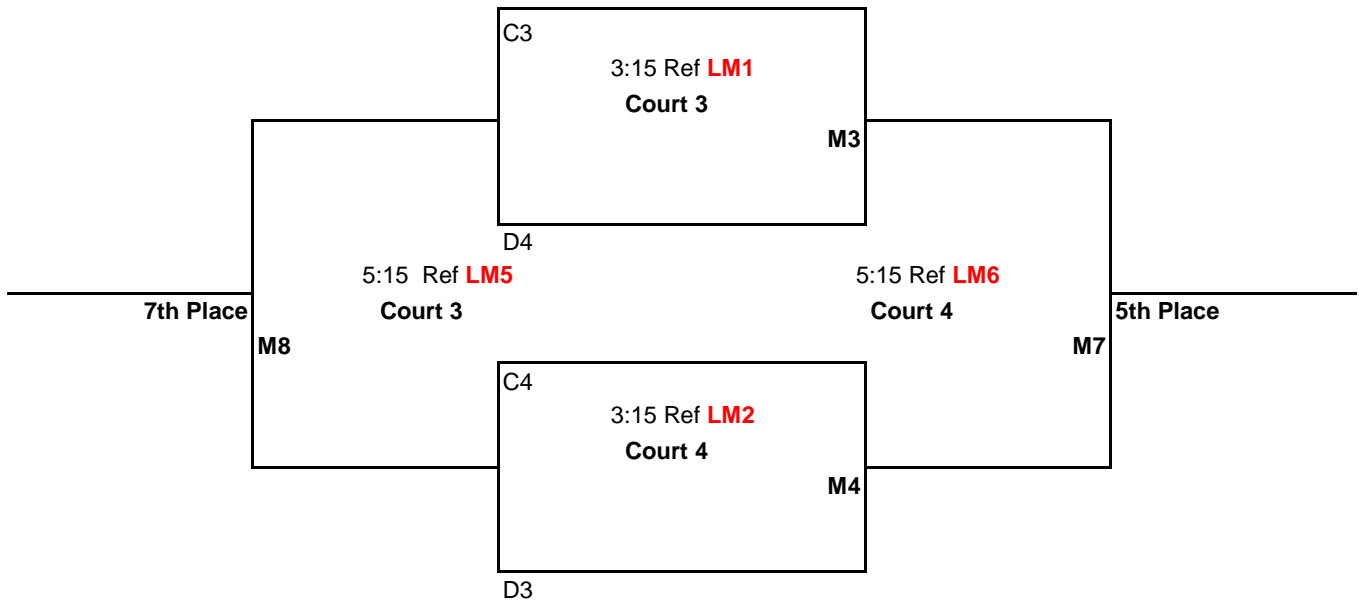

CEVA Presents
12U
Feb. 4th, 2012
The Hoop, Salem
Silver Division

Matches (**M1, M2, M3, M4, & M5**) will be: best 2 out of 3
Games 1 & 2 to 25 points
Game 3 to 15 points-switch sides at 8
All games: No Cap, win by 2 points

Matches (**M6, M7, & M8**) will be:
1 Game to 25 points
No Cap, win by 2 points