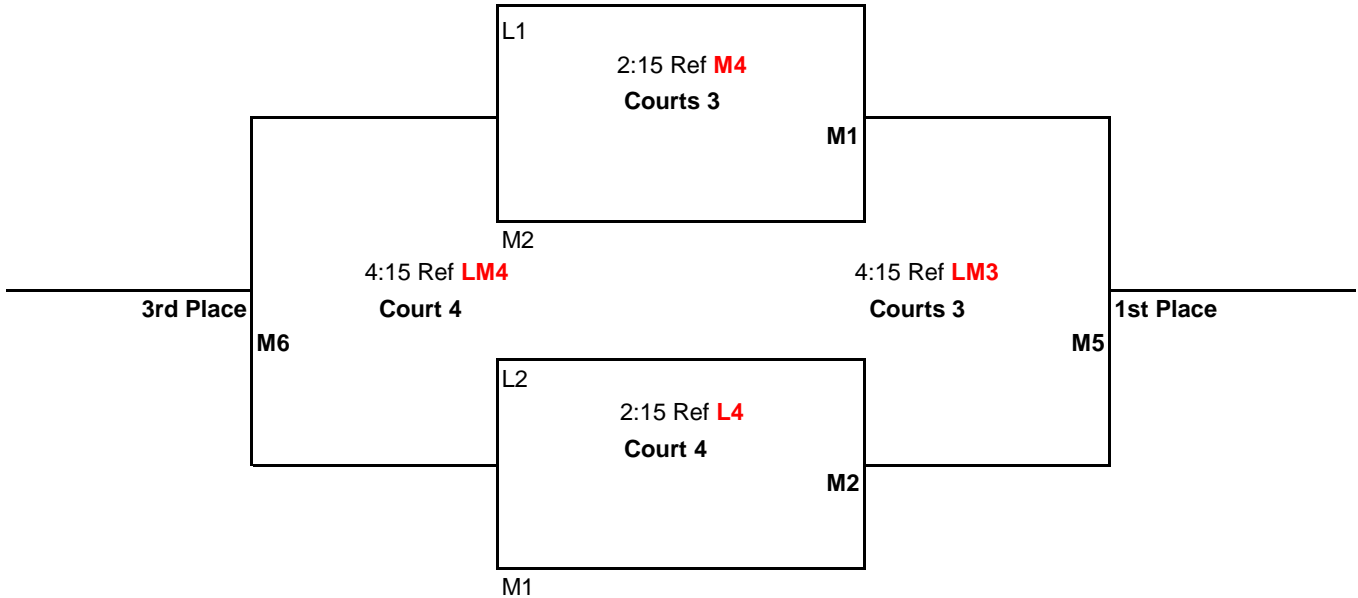

Courts 3

Pool L:

- 1 MAC Jrs. 12 Red
- 2 WVVC 12 Silver
- 3 OJVA 12 White
- 4 YVBC 12 Green

Court 4

Pool M:

- 1 CCVC Crushers 12 Black
- 2 Salem 12 White
- 3 Mt. Hood 12 Black
- 4 Webfoot 12 Black

Pool Play Schedule

<u>TIME</u>	<u>PLAY</u>	<u>REF</u>
8:00AM	1 vs 3	2
9:00AM	2 vs 4	1
10:00AM	1 vs 4	3
11:00AM	2 vs 3	1
12:00PM	3 vs 4	2
1:00PM	1 vs 2	4

Games 1 & 2 to 25 points

Game 3 to 15 points

All games: No Cap, win by 2 points

Bracket Play: Attached

CEVA Presents
 12U
 Feb. 4th, 2012
 The Courts
 Conquest Division

Matches **(M1, M2, M3, M4, & M5)** will be: best 2 out of 3
 Games 1 & 2 to 25 points
 Game 3 to 15 points-switch sides at 8
 All games: No Cap, win by 2 points