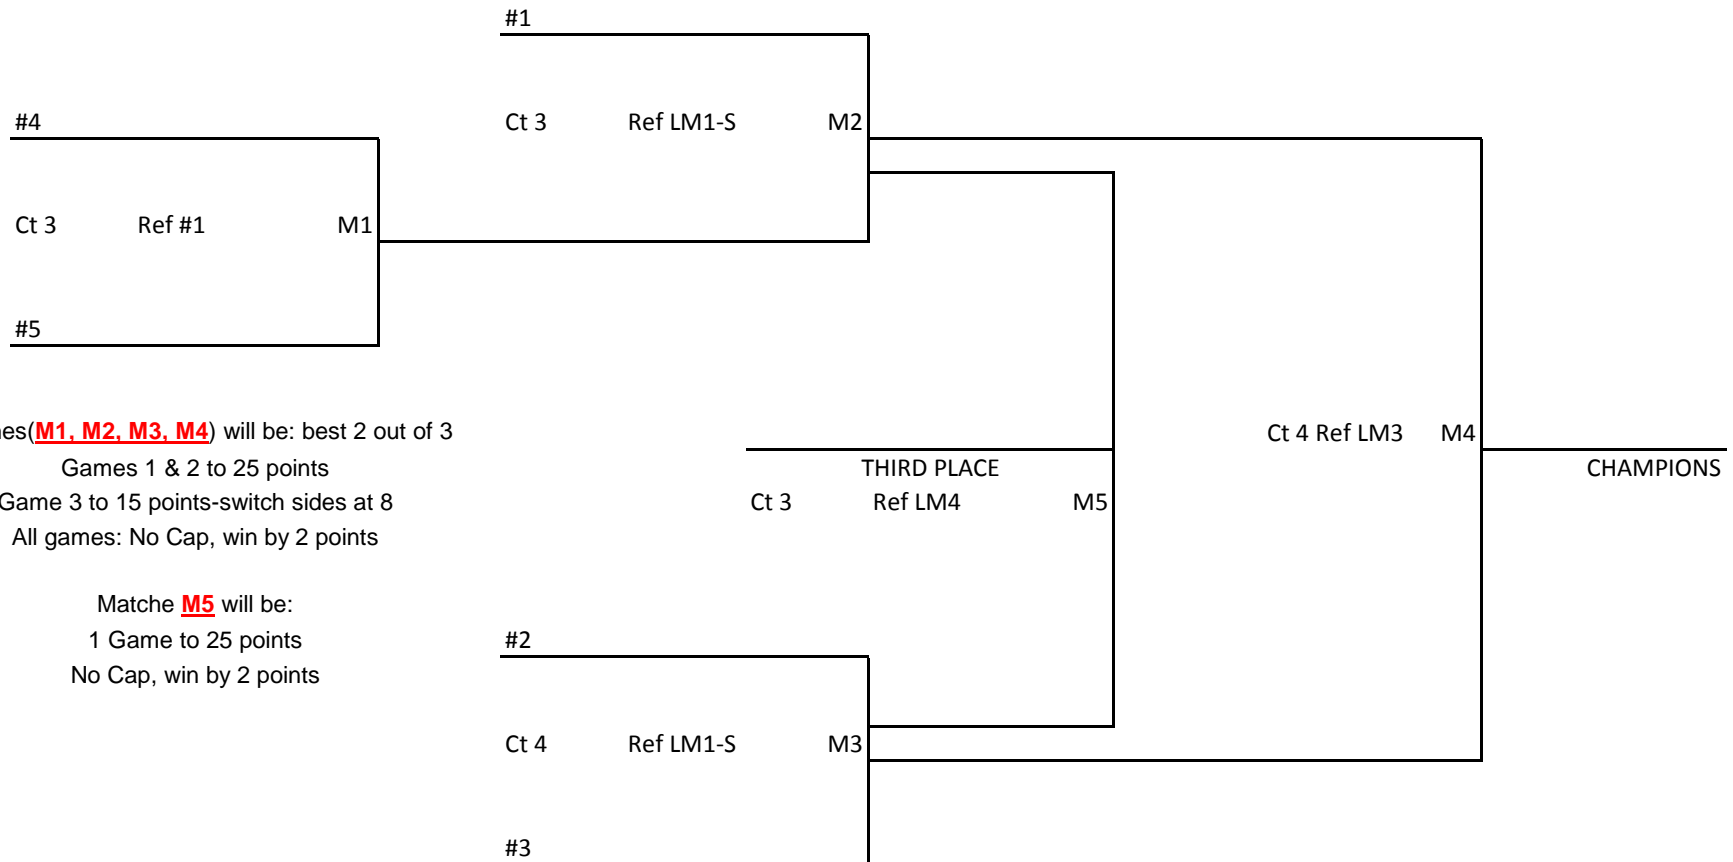

Matches **M1, M2, M3, M4** will be: best 2 out of 3

Games 1 & 2 to 25 points

Game 3 to 15 points-switch sides at 8

All games: No Cap, win by 2 points

Matche **M5** will be:

1 Game to 25 points

No Cap, win by 2 points