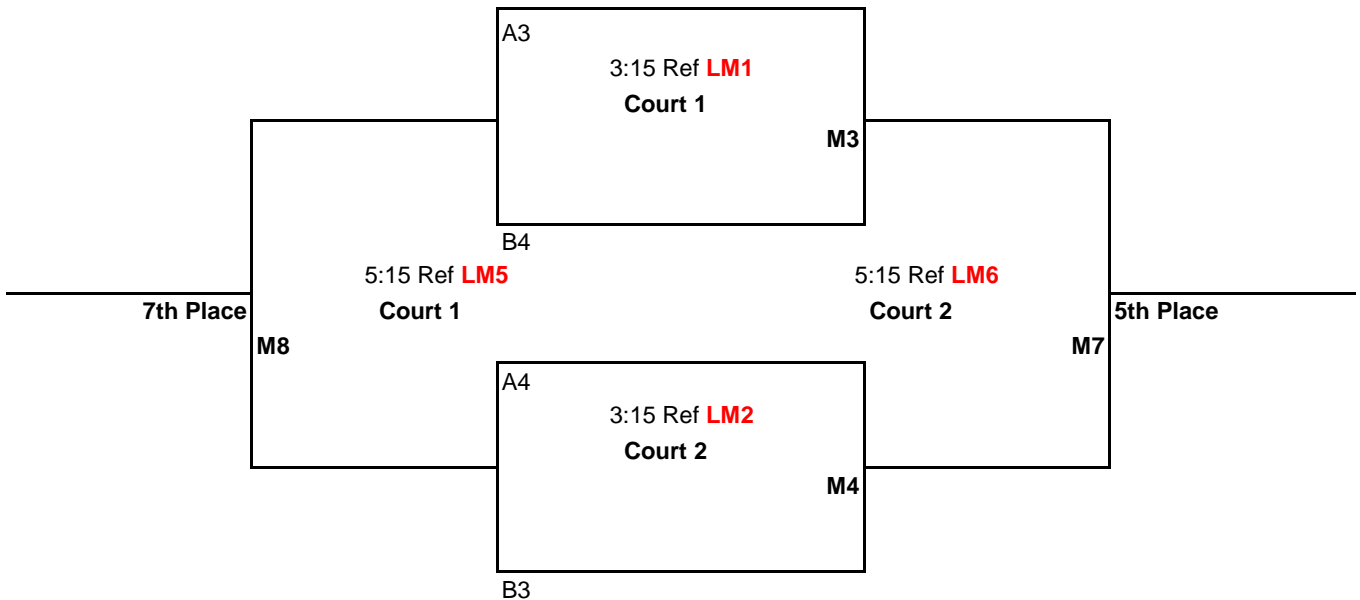

CEVA Presents
12U
Feb. 4th, 2012
The Hoop, Salem
Gold Division

Matches (**M1, M2, M3, M4, & M5**) will be: best 2 out of 3
Games 1 & 2 to 25 points
Game 3 to 15 points-switch sides at 8
All games: No Cap, win by 2 points

Matches (**M6, M7, & M8**) will be:
1 Game to 25 points
No Cap, win by 2 points