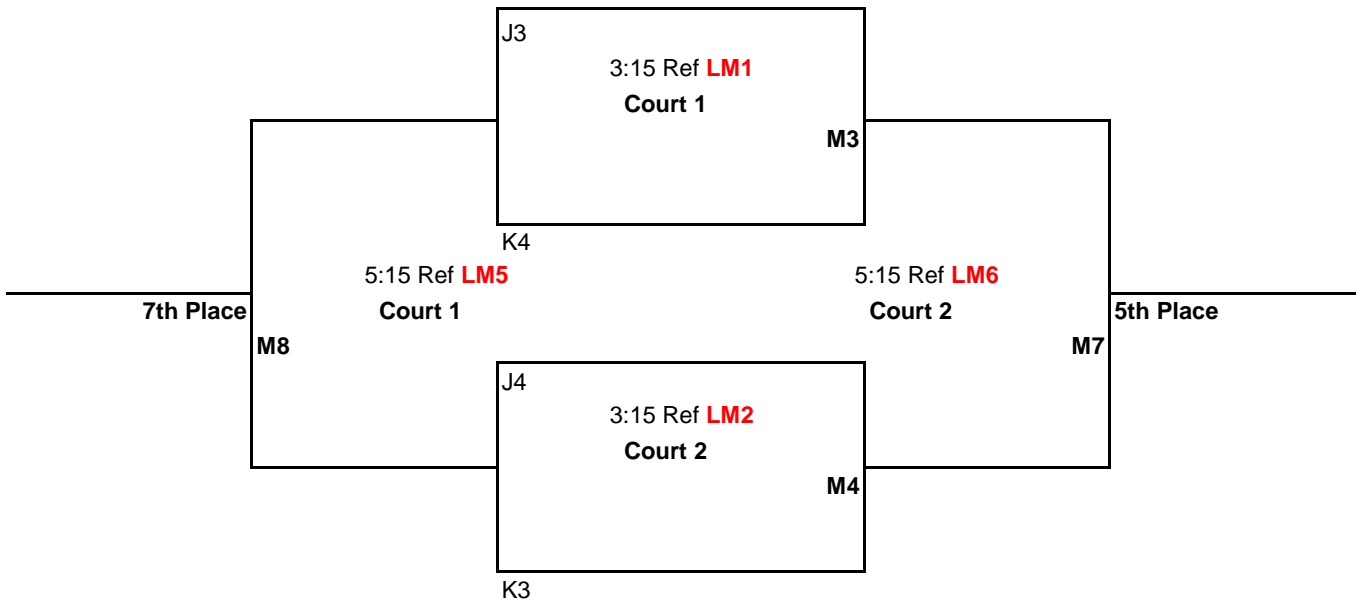

CEVA Presents
12U
Feb. 4th, 2012
The Courts, Beaverton
Contender Division

Matches **(M1, M2, M3, M4, & M5)** will be: best 2 out of 3
Games 1 & 2 to 25 points
Game 3 to 15 points-switch sides at 8
All games: No Cap, win by 2 points

Matches **(M6, M7, & M8)** will be:
1 Game to 25 points
No Cap, win by 2 points