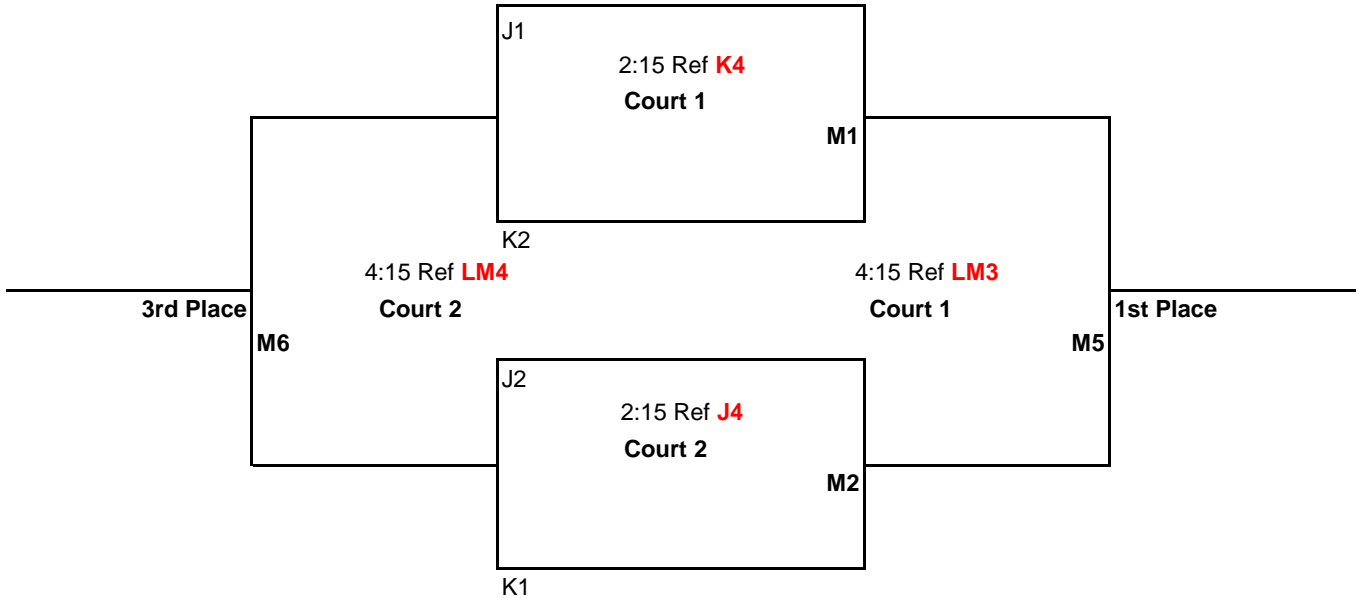

Pool Play Schedule

<u>TIME</u>	<u>PLAY</u>	<u>REF</u>
8:00AM	1 vs 3	2
9:00AM	2 vs 4	1
10:00AM	1 vs 4	3
11:00AM	2 vs 3	1
12:00PM	3 vs 4	2
1:00PM	1 vs 2	4

Games 1 & 2 to 25 points

Game 3 to 15 points

All games: No Cap, win by 2 points

Bracket Play: Attached

CEVA Presents
 12U
 Feb. 4th, 2012
 The Courts, Beaverton
 Contender Division

Matches **(M1, M2, M3, M4, & M5)** will be: best 2 out of 3
 Games 1 & 2 to 25 points
 Game 3 to 15 points-switch sides at 8
 All games: No Cap, win by 2 points