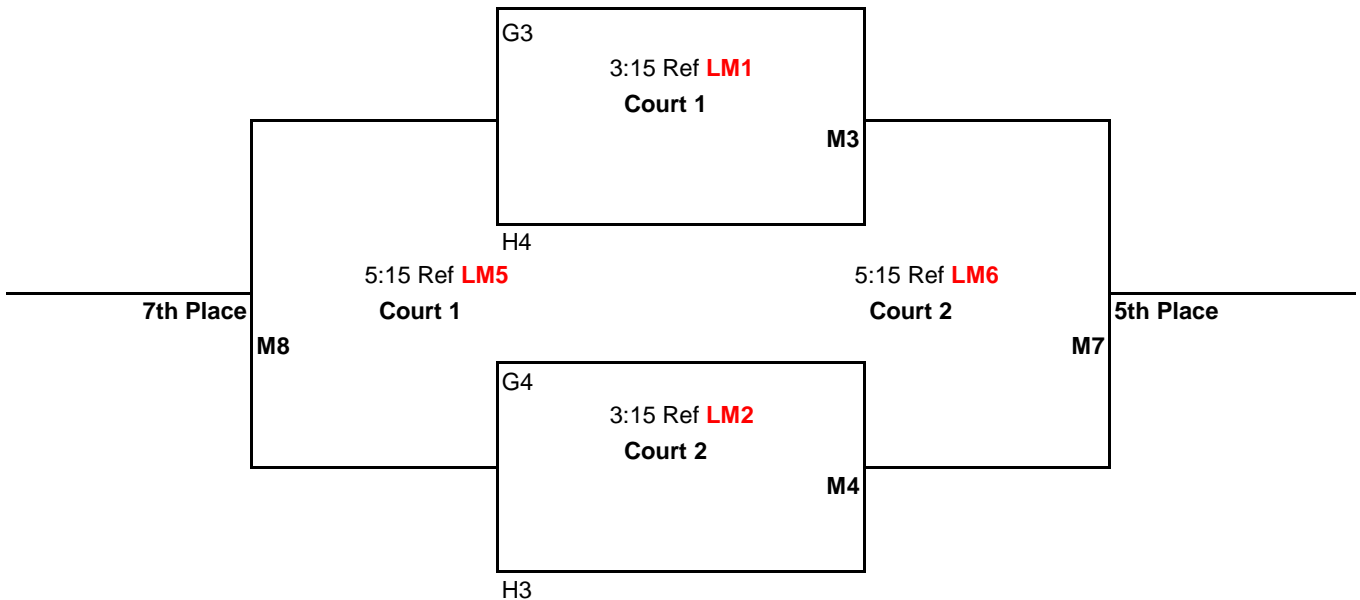

Bracket Play: Attached

CEVA Presents
 12U
 Feb. 4th, 2012
 Willamalane
 Diamond Division

Matches **(M1, M2, M3, M4, & M5)** will be: best 2 out of 3
 Games 1 & 2 to 25 points
 Game 3 to 15 points-switch sides at 8
 All games: No Cap, win by 2 points

Matches **(M6, M7, & M8)** will be:
 1 Game to 25 points
 No Cap, win by 2 points

Wilson
MORE WIN.™

CEVA Presents
12U
Feb. 4th, 2012
The Courts, Beaverton

7:15 AM Doors Open
7:30 AM Coaches Check-in
8:00 AM Pool Play Begins