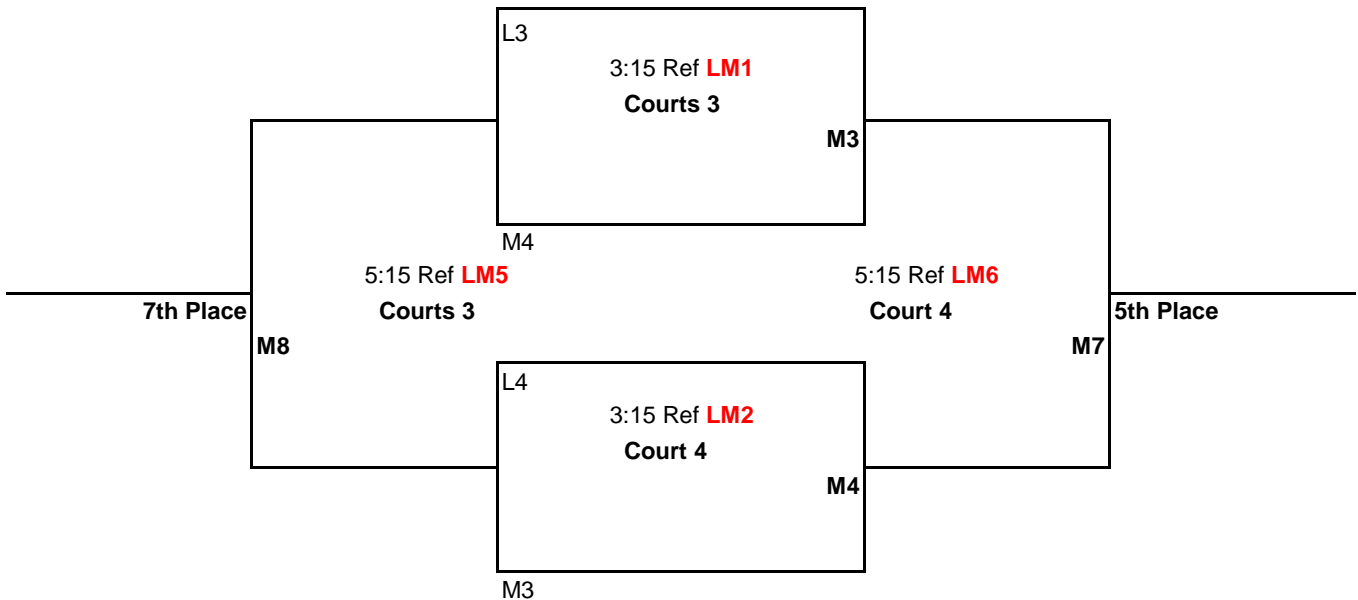

CEVA Presents
12U
Feb. 4th, 2012
The Courts
Conquest Division

Matches **(M1, M2, M3, M4, & M5)** will be: best 2 out of 3
Games 1 & 2 to 25 points
Game 3 to 15 points-switch sides at 8
All games: No Cap, win by 2 points

Matches **(M6, M7, & M8)** will be:
1 Game to 25 points
No Cap, win by 2 points