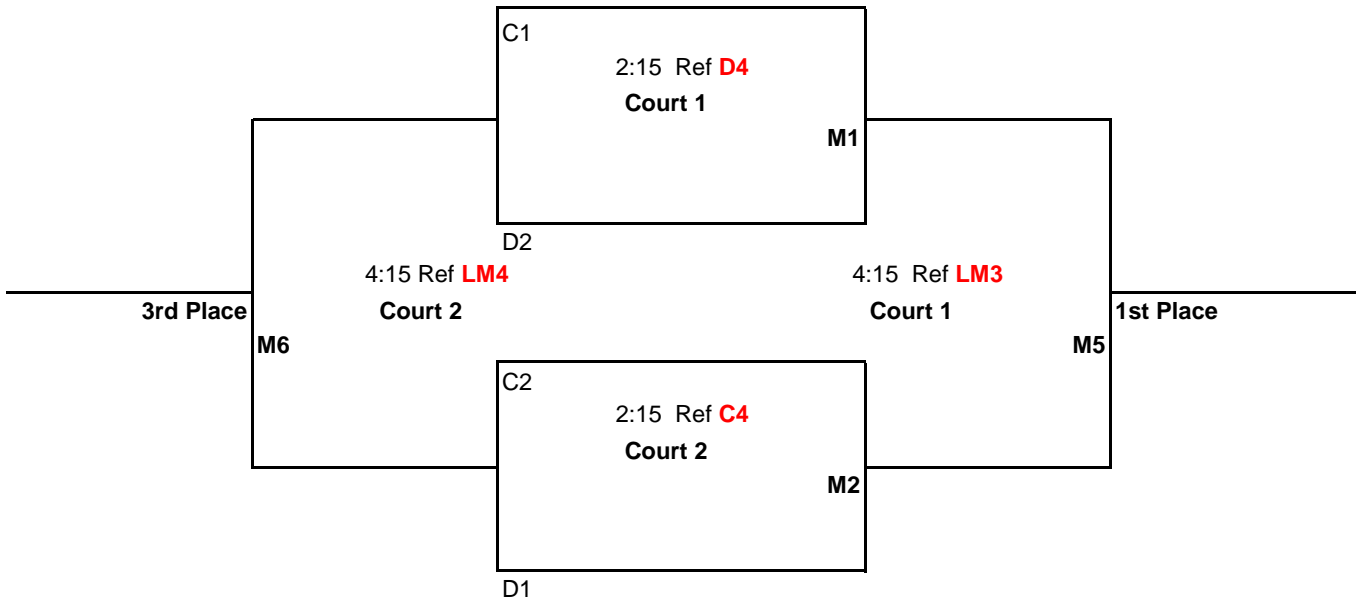

Pool Play Schedule

<u>TIME</u>	<u>PLAY</u>	<u>REF</u>
8:00AM	1 vs 3	2
9:00AM	2 vs 4	1
10:00AM	1 vs 4	3
11:00AM	2 vs 3	1
12:00PM	3 vs 4	2
1:00PM	1 vs 2	4

Games 1 & 2 to 25 points

Game 3 to 15 points

All games: No Cap, win by 2 points

Bracket Play: Attached

CEVA Presents
 12U
 March 4, 2012
 The Hoop, Salem
 Silver Division

Matches (**M1, M2, M3, M4, & M5**) will be: best 2 out of 3
 Games 1 & 2 to 25 points
 Game 3 to 15 points-switch sides at 8
 All games: No Cap, win by 2 points