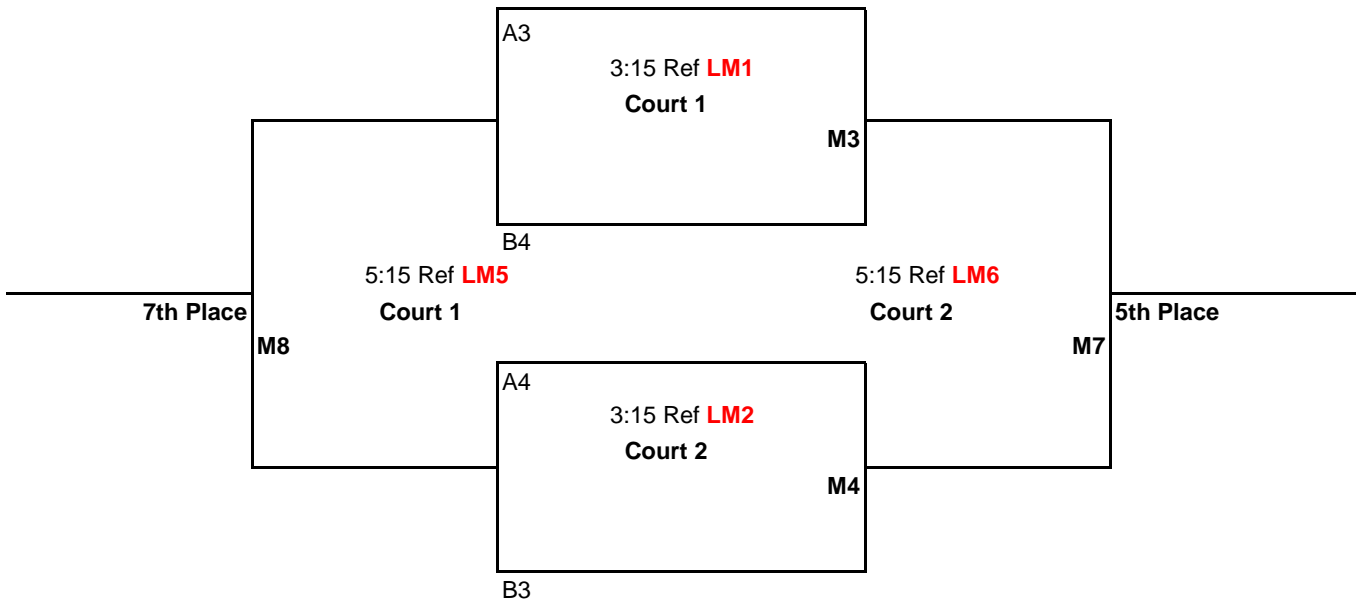

CEVA Presents
12U
March 4, 2012
Albany Boys & Girls Club
Gold Division

Matches **(M1, M2, M3, M4, & M5)** will be: best 2 out of 3
Games 1 & 2 to 25 points
Game 3 to 15 points-switch sides at 8
All games: No Cap, win by 2 points

Matches **(M6, M7, & M8)** will be:
1 Game to 25 points
No Cap, win by 2 points