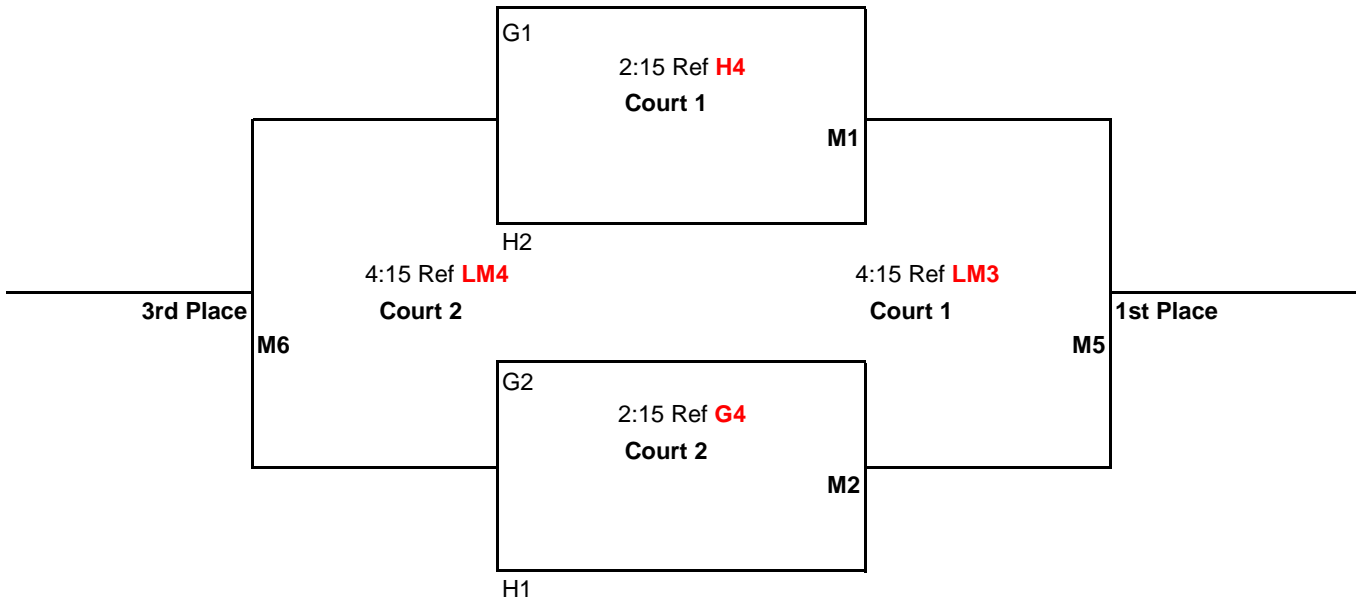

CEVA Presents
12U
March 4, 2012
Mt. Hood Community College
Diamond Division

Matches **(M1, M2, M3, M4, & M5)** will be: best 2 out of 3
Games 1 & 2 to 25 points
Game 3 to 15 points-switch sides at 8
All games: No Cap, win by 2 points

Matches **(M6, M7, & M8)** will be:
1 Game to 25 points
No Cap, win by 2 points