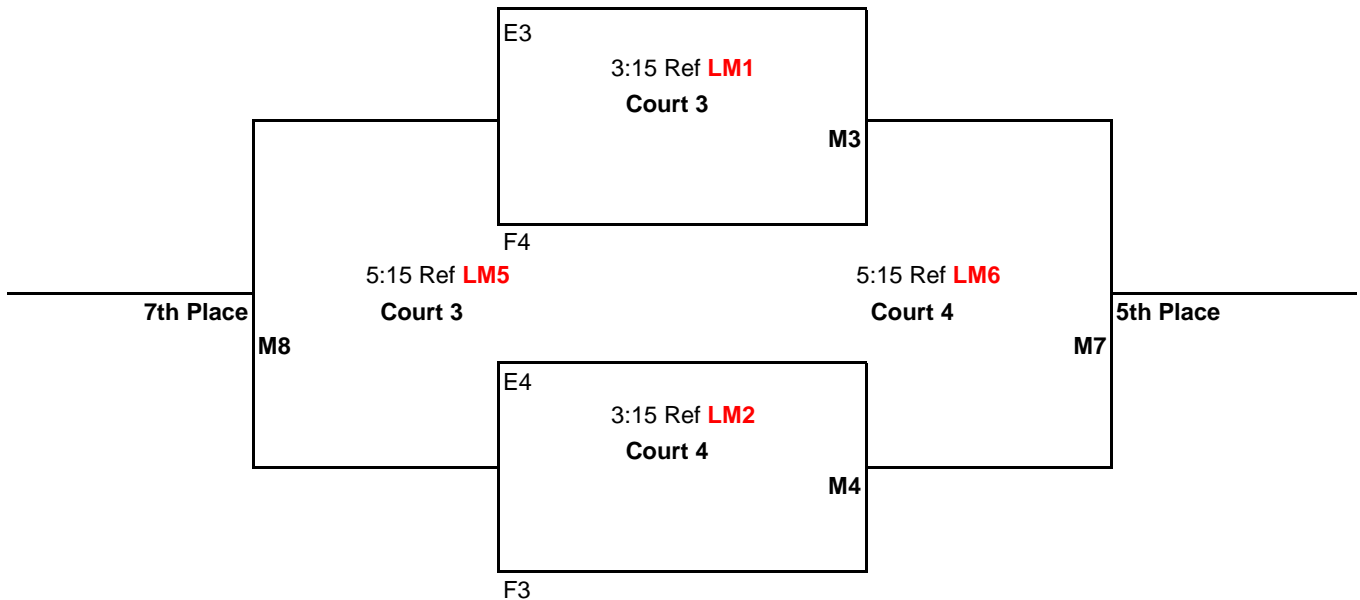

CEVA Presents
12U
March 4, 2012
The Hoop, Salem
Bronze Division

Matches **(M1, M2, M3, M4, & M5)** will be: best 2 out of 3
Games 1 & 2 to 25 points
Game 3 to 15 points-switch sides at 8
All games: No Cap, win by 2 points

Matches **(M6, M7, & M8)** will be:
1 Game to 25 points
No Cap, win by 2 points