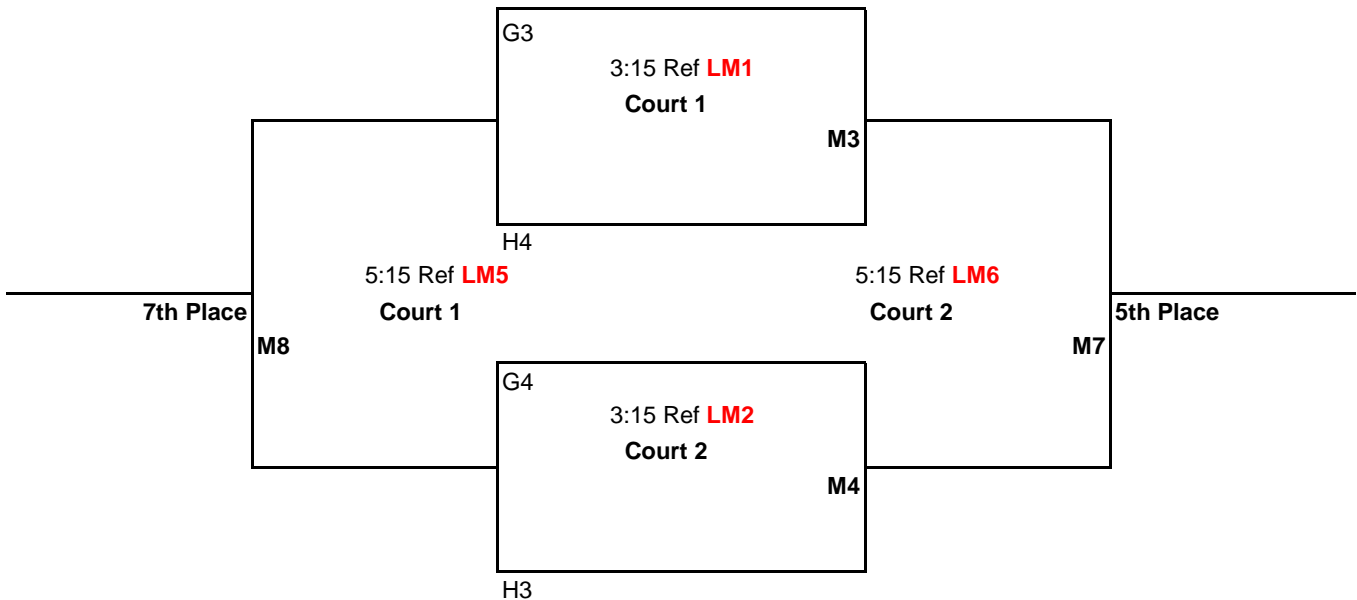

CEVA Presents
12U
March 4, 2012
Mt. Hood Community College
Diamond Division

Matches **(M1, M2, M3, M4, & M5)** will be: best 2 out of 3
Games 1 & 2 to 25 points
Game 3 to 15 points-switch sides at 8
All games: No Cap, win by 2 points

Matches **(M6, M7, & M8)** will be:
1 Game to 25 points
No Cap, win by 2 points