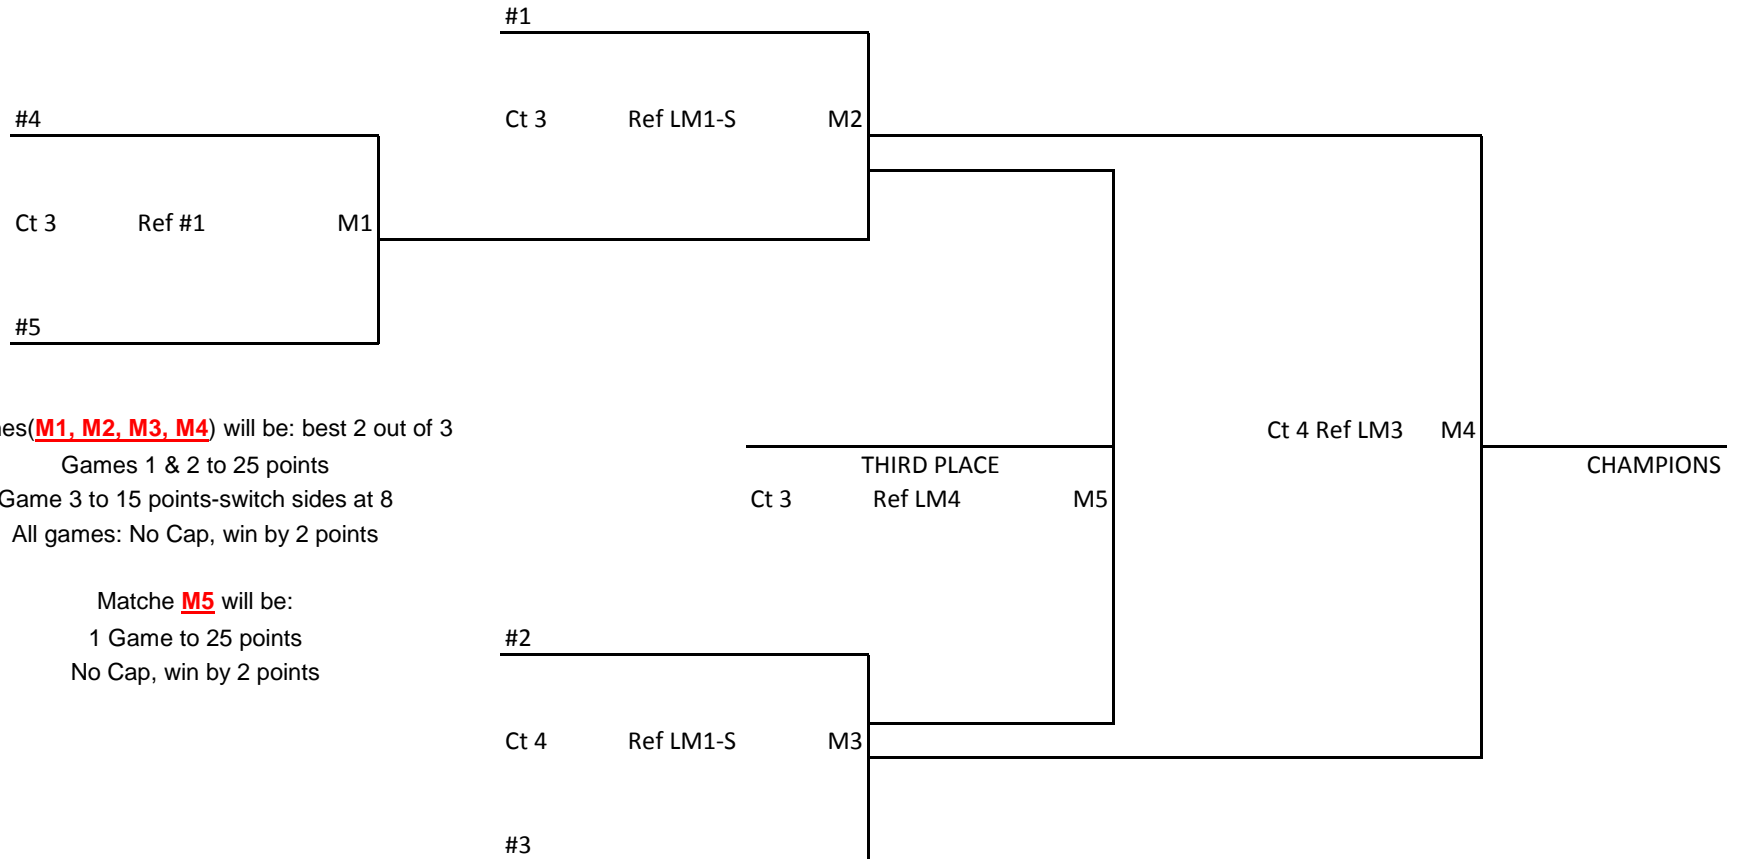

Matches **M1, M2, M3, M4** will be: best 2 out of 3

Games 1 & 2 to 25 points

Game 3 to 15 points-switch sides at 8

All games: No Cap, win by 2 points

Matche **M5** will be:

1 Game to 25 points

No Cap, win by 2 points