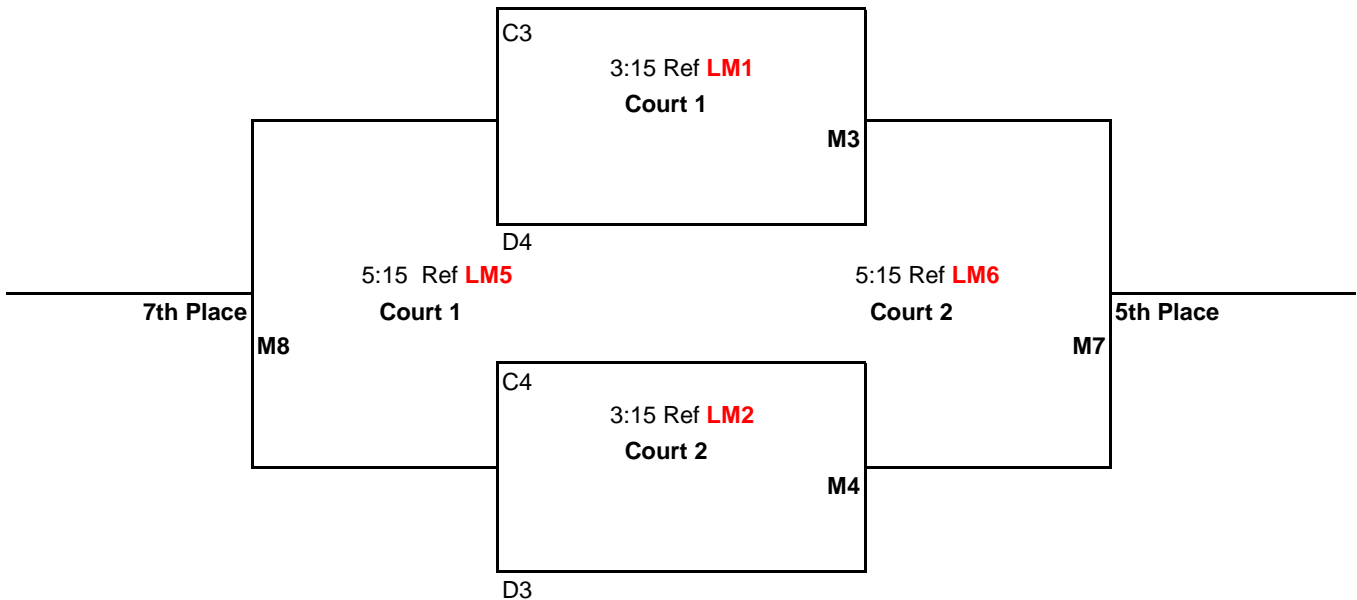

CEVA Presents
12U
March 4, 2012
The Hoop, Salem
Silver Division

Matches (**M1, M2, M3, M4, & M5**) will be: best 2 out of 3
Games 1 & 2 to 25 points
Game 3 to 15 points-switch sides at 8
All games: No Cap, win by 2 points

Matches (**M6, M7, & M8**) will be:
1 Game to 25 points
No Cap, win by 2 points