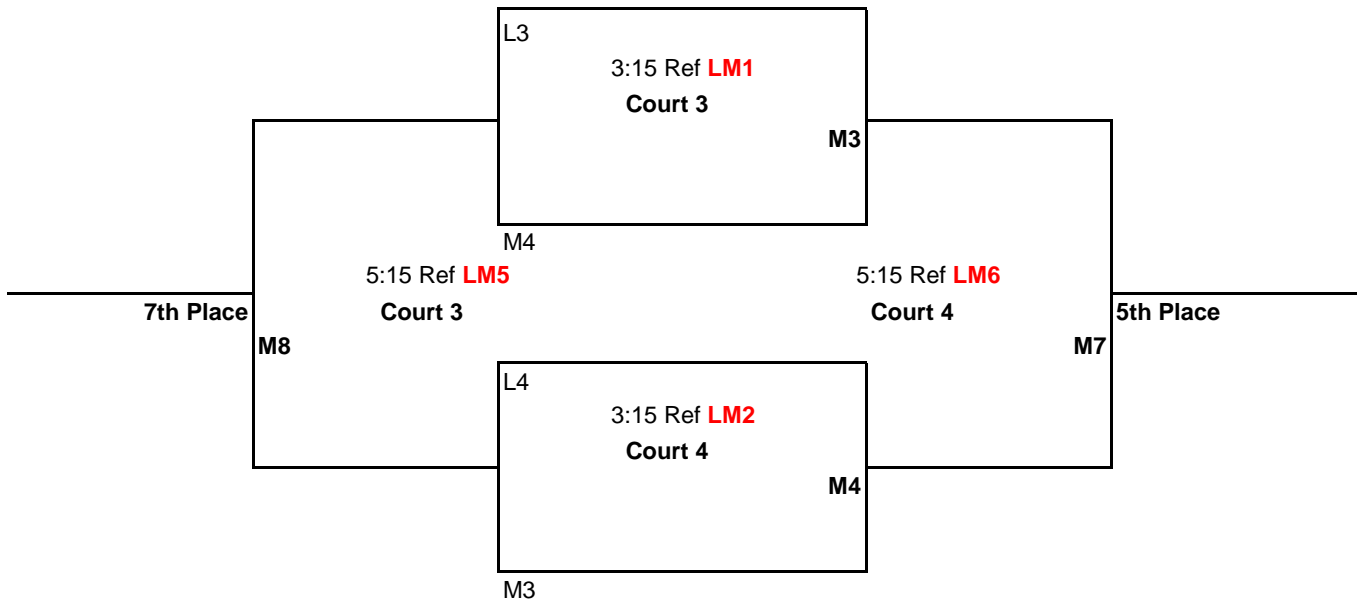

Bracket Play: Attached

CEVA Presents
 12U
 March 4, 2012
 Albany Boys & Girls Club
 Conquest Division

Matches (**M1, M2, M3, M4, & M5**) will be: best 2 out of 3
 Games 1 & 2 to 25 points
 Game 3 to 15 points-switch sides at 8
 All games: No Cap, win by 2 points

Matches (**M6, M7, & M8**) will be:
 1 Game to 25 points
 No Cap, win by 2 points

CEVA Presents
12U
March 4, 2012
The Hoop, Salem

Wilson
MORE WIN.™

7:15 AM Doors Open
7:30 AM Coaches Check-in
8:00 AM Pool Play Begins