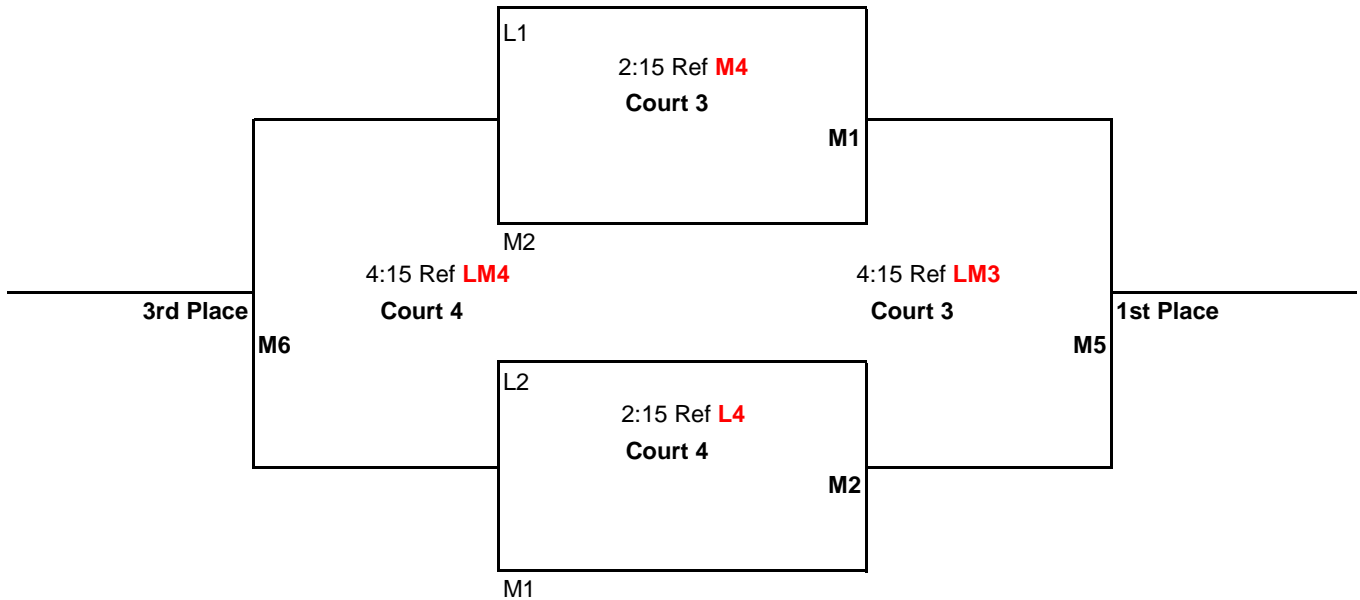

Pool Play Schedule

<u>TIME</u>	<u>PLAY</u>	<u>REF</u>
8:00AM	1 vs 3	2
9:00AM	2 vs 4	1
10:00AM	1 vs 4	3
11:00AM	2 vs 3	1
12:00PM	3 vs 4	2
1:00PM	1 vs 2	4

Games 1 & 2 to 25 points

Game 3 to 15 points

All games: No Cap, win by 2 points

Bracket Play: Attached

CEVA Presents
 12U
 March 4, 2012
 Albany Boys & Girls Club
 Conquest Division

Matches (**M1, M2, M3, M4, & M5**) will be: best 2 out of 3
 Games 1 & 2 to 25 points
 Game 3 to 15 points-switch sides at 8
 All games: No Cap, win by 2 points