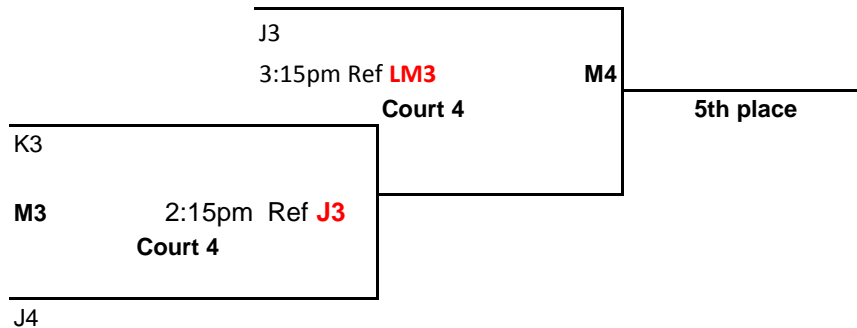

CEVA Presents
12U
March 4, 2012
Mt. Hood Community College
Contender Division

Matches **(M1, M2, M3, M4, & M5)** will be: best 2 out of 3
Games 1 & 2 to 25 points
Game 3 to 15 points-switch sides at 8
All games: No Cap, win by 2 points

Matches **(M6, M7, & M8)** will be:
1 Game to 25 points
No Cap, win by 2 points