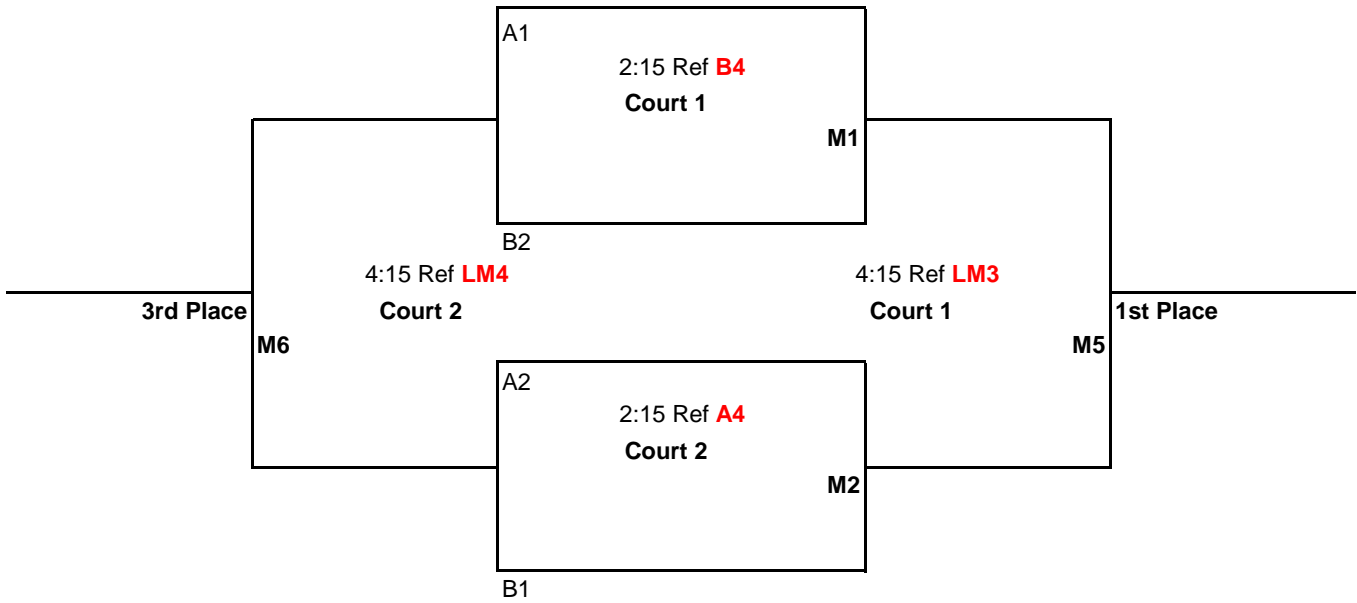

Games 1 & 2 to 25 points

Game 3 to 15 points

All games: No Cap, win by 2 points

Bracket Play: Attached

CEVA Presents
 12U
 March 4, 2012
 Albany Boys & Girls Club
 Gold Division

Matches **(M1, M2, M3, M4, & M5)** will be: best 2 out of 3
 Games 1 & 2 to 25 points
 Game 3 to 15 points-switch sides at 8
 All games: No Cap, win by 2 points