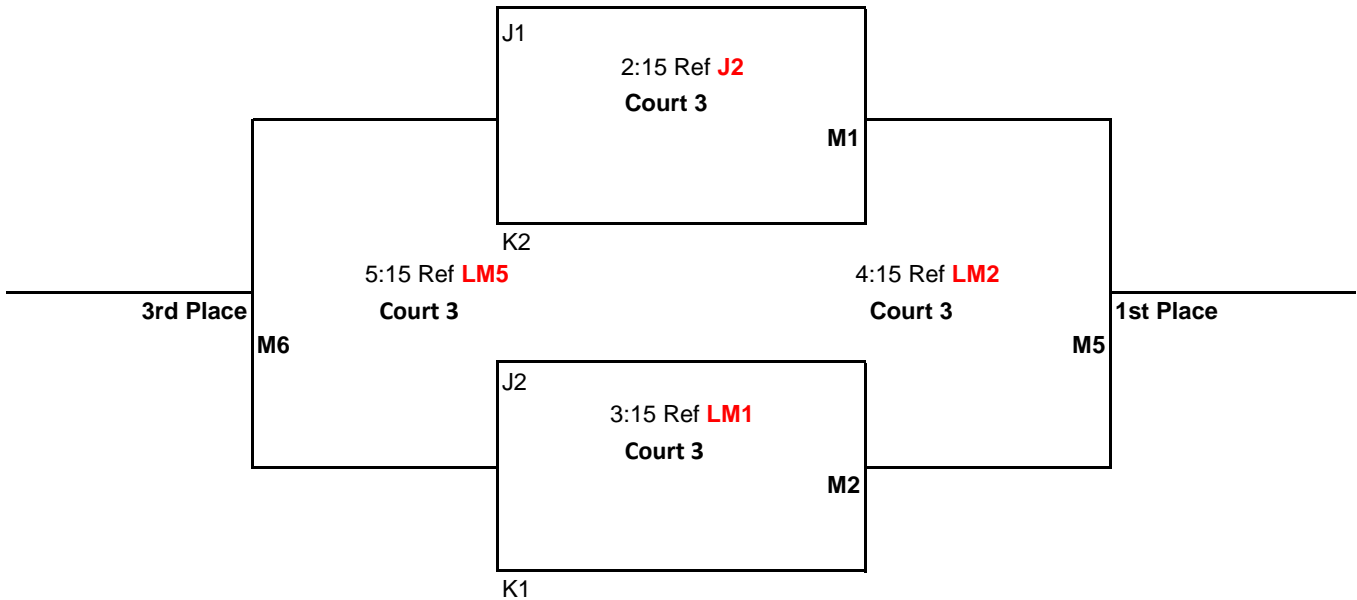

CEVA Presents
12U
March 4, 2012
Mt. Hood Community College
Contender Division

Matches **(M1, M2, M3, M4, & M5)** will be: best 2 out of 3
Games 1 & 2 to 25 points
Game 3 to 15 points-switch sides at 8
All games: No Cap, win by 2 points

Matches **(M6, M7, & M8)** will be:
1 Game to 25 points
No Cap, win by 2 points