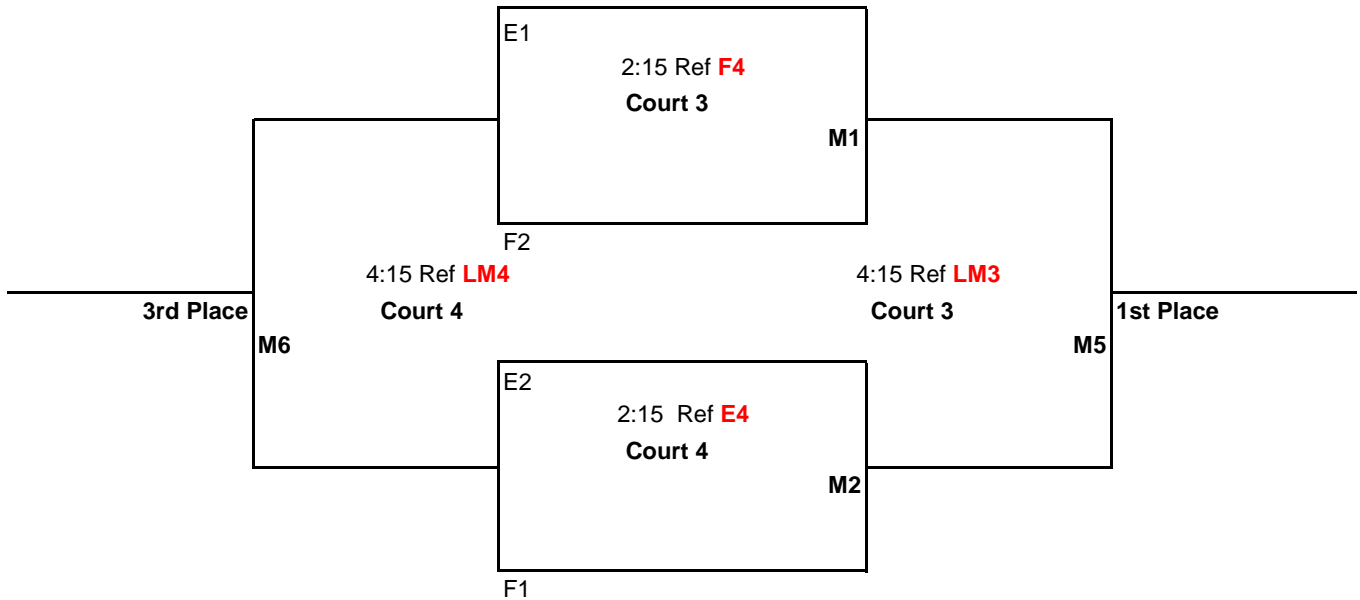

CEVA Presents
12U
March 4, 2012
The Hoop, Salem
Bronze Division

Matches **(M1, M2, M3, M4, & M5)** will be: best 2 out of 3
Games 1 & 2 to 25 points
Game 3 to 15 points-switch sides at 8
All games: No Cap, win by 2 points

Matches **(M6, M7, & M8)** will be:
1 Game to 25 points
No Cap, win by 2 points