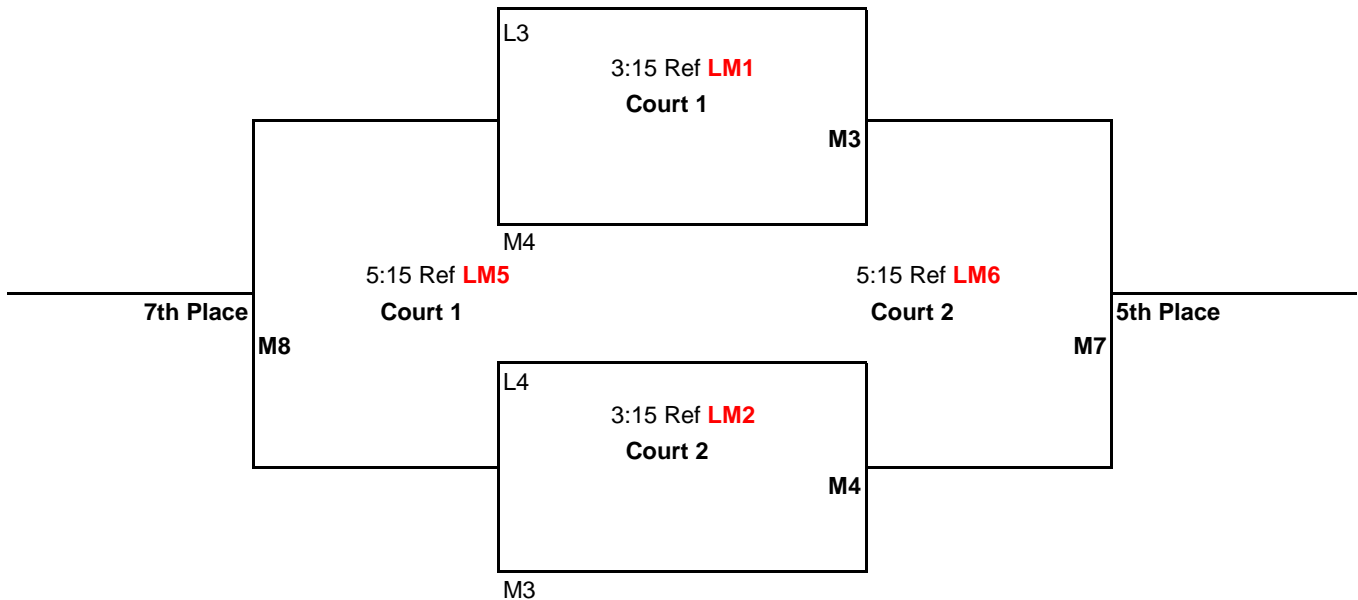

CEVA Presents
14U
Feb. 5th, 2012
Southridge High School
Conquest Division

Matches **(M1, M2, M3, M4, & M5)** will be: best 2 out of 3
Games 1 & 2 to 25 points
Game 3 to 15 points-switch sides at 8
All games: No Cap, win by 2 points

Matches **(M6, M7, & M8)** will be:
1 Game to 25 points
No Cap, win by 2 points