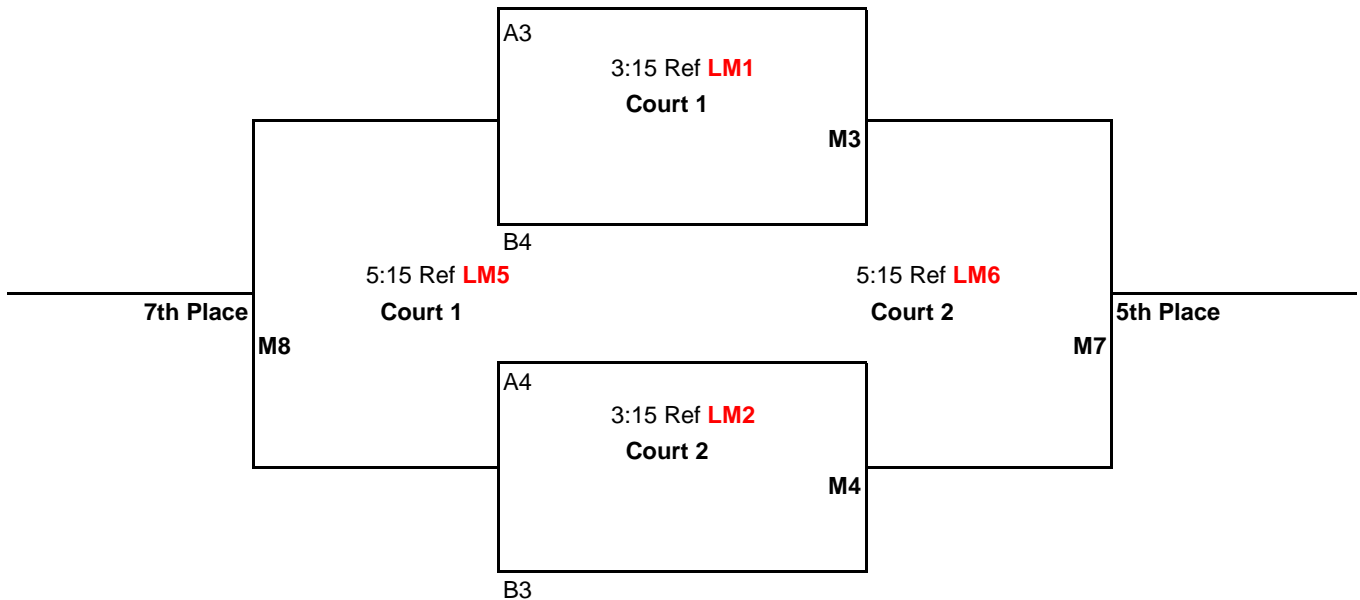

CEVA Presents
14U
Feb. 5th, 2012
The Courts, Beaverton
Gold Division

Matches **(M1, M2, M3, M4, & M5)** will be: best 2 out of 3
Games 1 & 2 to 25 points
Game 3 to 15 points-switch sides at 8
All games: No Cap, win by 2 points

Matches **(M6, M7, & M8)** will be:
1 Game to 25 points
No Cap, win by 2 points