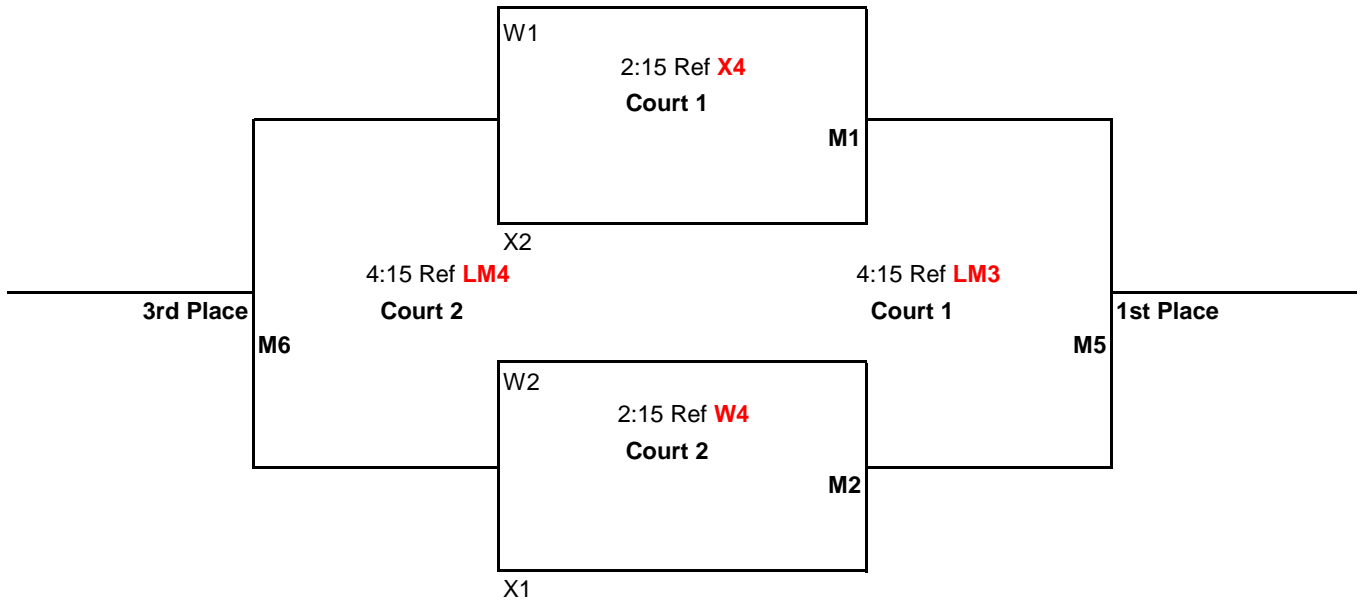

CEVA Presents
14U
Feb. 5th, 2012
Chemeketa Community College
Challenge Division

Matches **(M1, M2, M3, M4, & M5)** will be: best 2 out of 3
Games 1 & 2 to 25 points
Game 3 to 15 points-switch sides at 8
All games: No Cap, win by 2 points

Matches **(M6, M7, & M8)** will be:
1 Game to 25 points
No Cap, win by 2 points