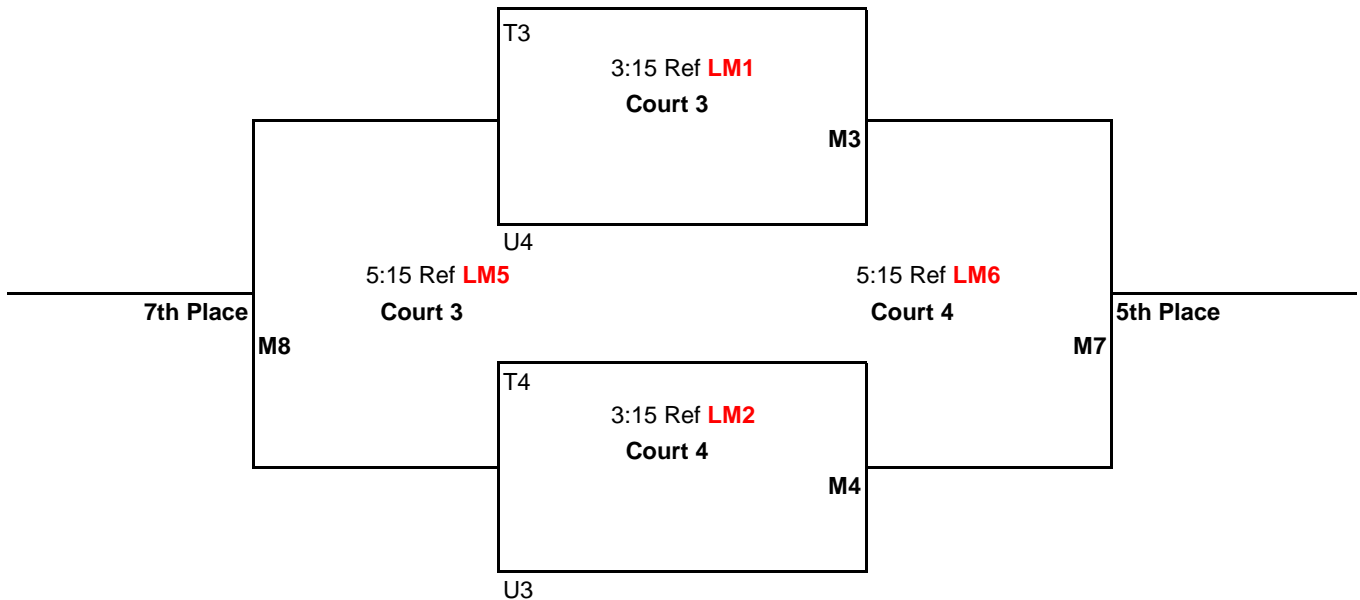

Bracket Play: Attached

CEVA Presents
 14U
 Feb. 5th, 2012
 Blanchet High School
 Columbia Division

Matches (**M1, M2, M3, M4, & M5**) will be: best 2 out of 3
 Games 1 & 2 to 25 points
 Game 3 to 15 points-switch sides at 8
 All games: No Cap, win by 2 points

Matches (**M6, M7, & M8**) will be:
 1 Game to 25 points
 No Cap, win by 2 points

CEVA Presents
14U

Feb. 5th, 2012

Chemeketa Community College

7:15 AM Doors Open
7:30 AM Coaches Check-in
8:00 AM Pool Play Begins