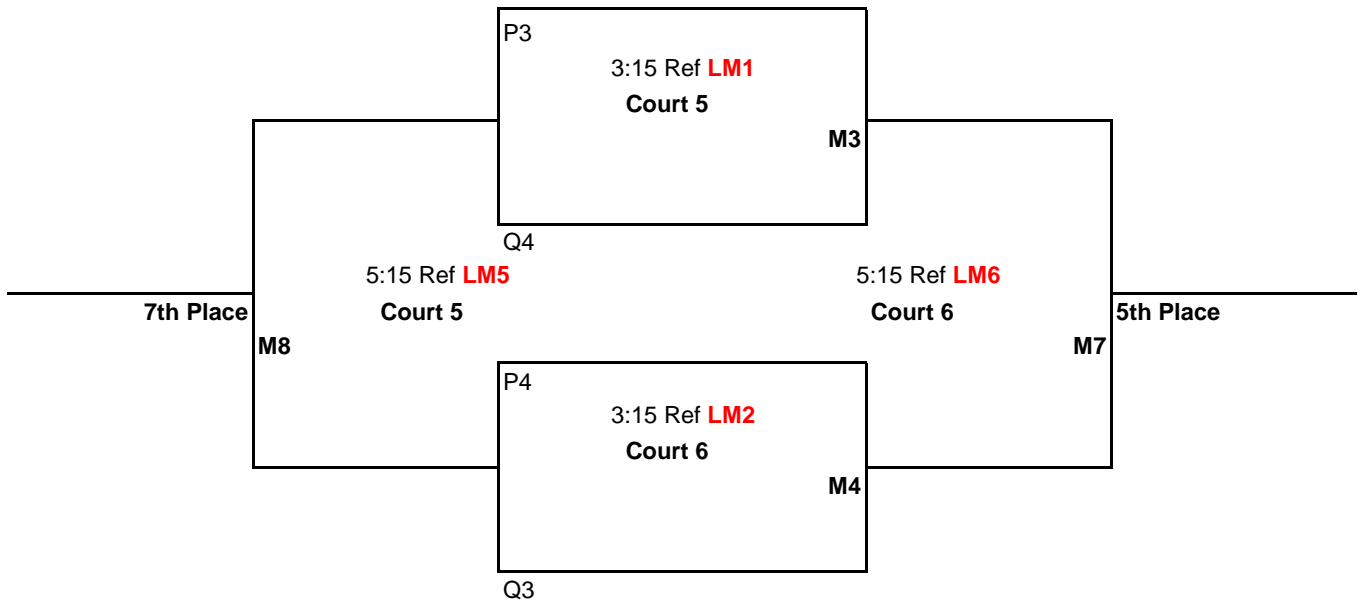

CEVA Presents
14U
Feb. 5th, 2012
The Hoop, Salem
Competition Division

Matches **(M1, M2, M3, M4, & M5)** will be: best 2 out of 3
Games 1 & 2 to 25 points
Game 3 to 15 points-switch sides at 8
All games: No Cap, win by 2 points

Matches **(M6, M7, & M8)** will be:
1 Game to 25 points
No Cap, win by 2 points