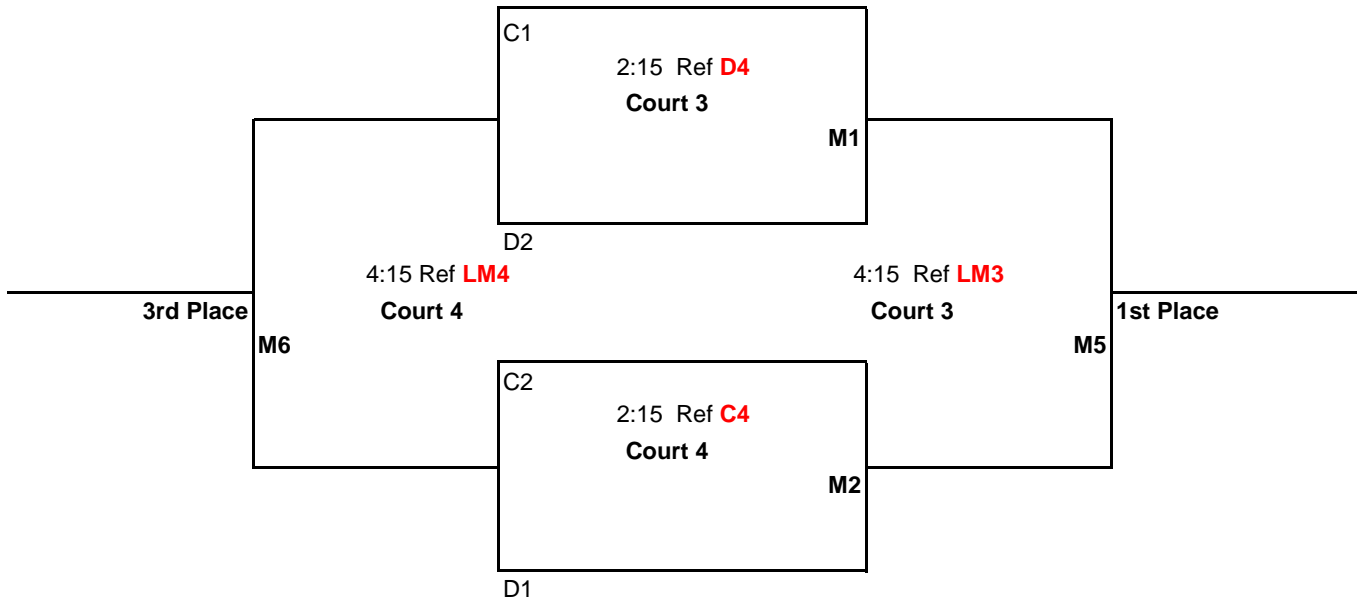

CEVA Presents
14U
Feb. 5th, 2012
The Courts, Beaverton
Silver Division

Matches (**M1, M2, M3, M4, & M5**) will be: best 2 out of 3
Games 1 & 2 to 25 points
Game 3 to 15 points-switch sides at 8
All games: No Cap, win by 2 points

Matches (**M6, M7, & M8**) will be:
1 Game to 25 points
No Cap, win by 2 points