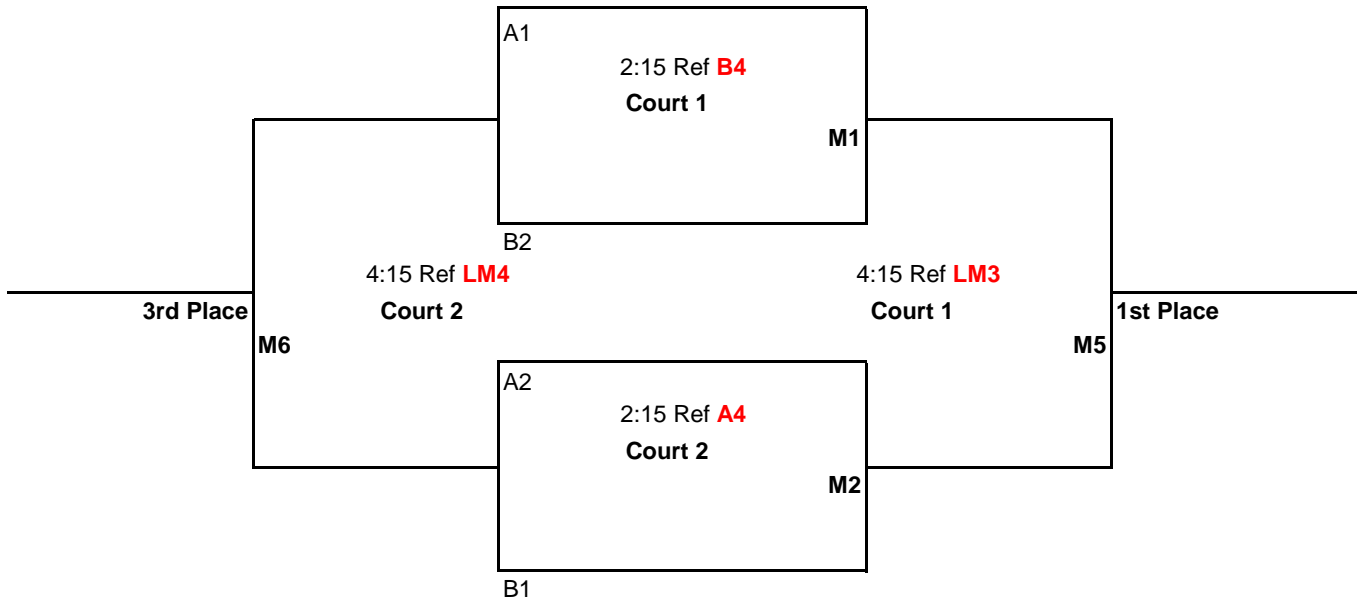

Court 2

Pool B:

- 1 Rose City 14 Gold
- 2 Roseburg 14 Black
- 3 Rimrock 14 Black
- 4 Athena 14 Gold

Pool Play Schedule

<u>TIME</u>	<u>PLAY</u>	<u>REF</u>
8:00AM	1 vs 3	2
9:00AM	2 vs 4	1
10:00AM	1 vs 4	3
11:00AM	2 vs 3	1
12:00PM	3 vs 4	2
1:00PM	1 vs 2	4

Games 1 & 2 to 25 points

Game 3 to 15 points

All games: No Cap, win by 2 points

Bracket Play: Attached

CEVA Presents
 14U
 Feb. 5th, 2012
 The Courts, Beaverton
 Gold Division

Matches **(M1, M2, M3, M4, & M5)** will be: best 2 out of 3
 Games 1 & 2 to 25 points
 Game 3 to 15 points-switch sides at 8
 All games: No Cap, win by 2 points