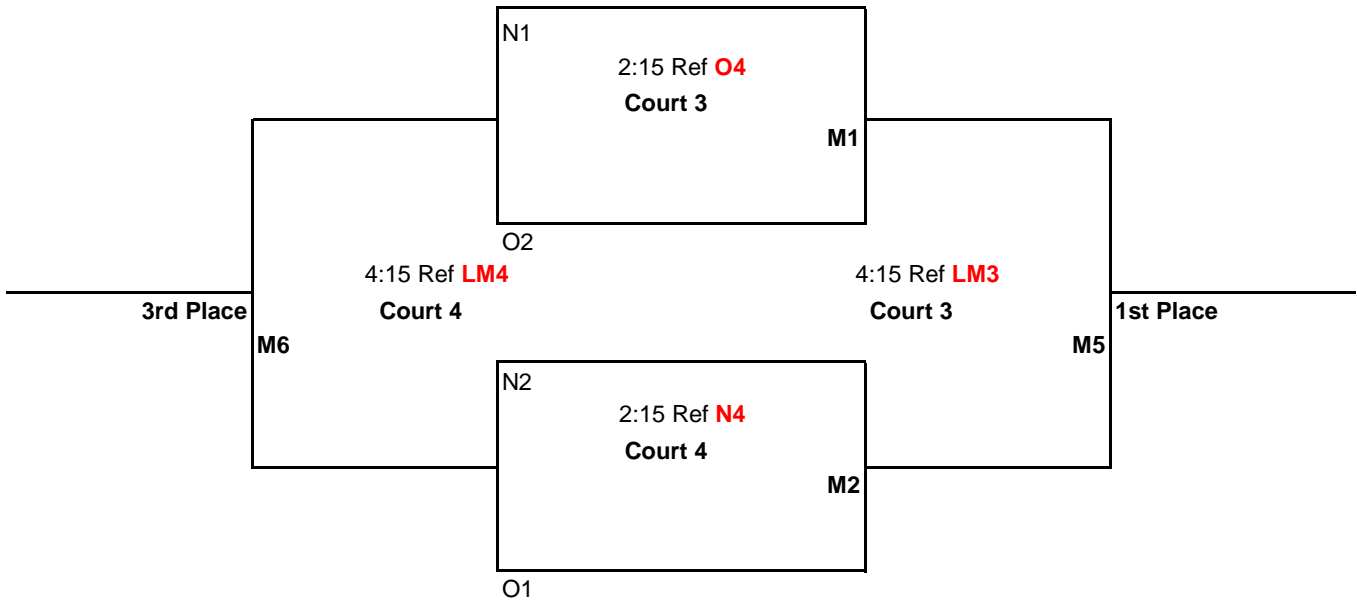

CEVA Presents
14U
Feb. 5th, 2012
Southridge High School
Comeback Division

Matches **(M1, M2, M3, M4, & M5)** will be: best 2 out of 3
Games 1 & 2 to 25 points
Game 3 to 15 points-switch sides at 8
All games: No Cap, win by 2 points

Matches **(M6, M7, & M8)** will be:
1 Game to 25 points
No Cap, win by 2 points