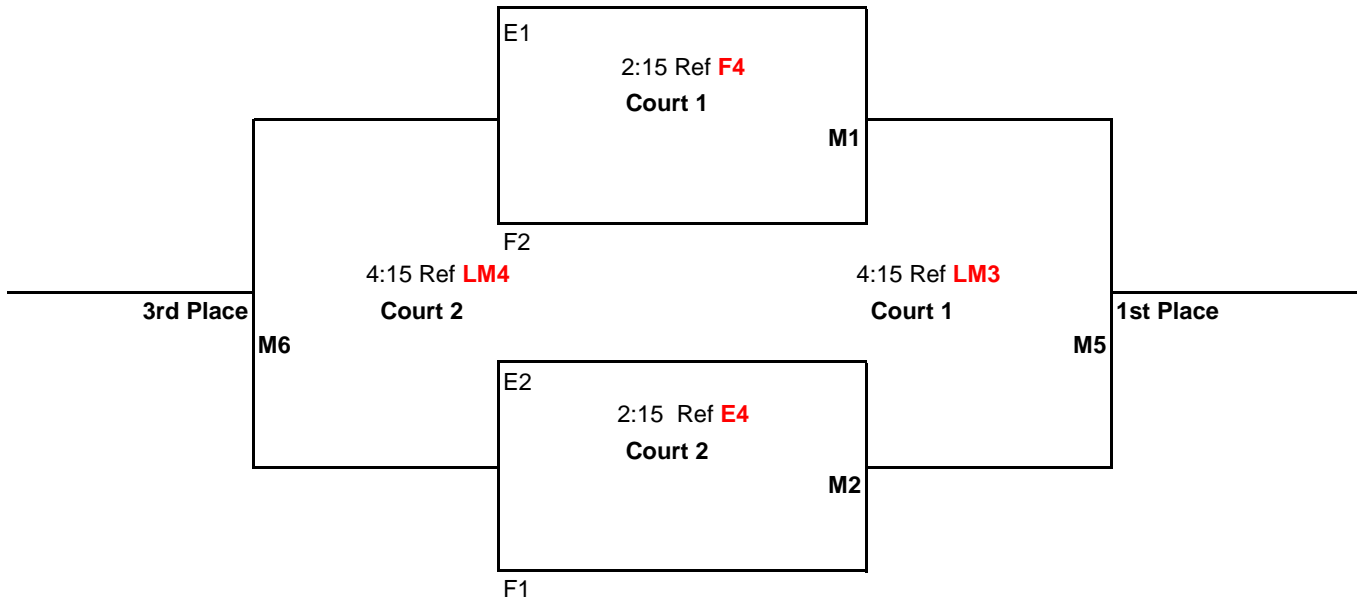

CEVA Presents
14U
Feb. 5th, 2012
The Hoop, Salem
Bronze Division

Matches **(M1, M2, M3, M4, & M5)** will be: best 2 out of 3
Games 1 & 2 to 25 points
Game 3 to 15 points-switch sides at 8
All games: No Cap, win by 2 points

Matches **(M6, M7, & M8)** will be:
1 Game to 25 points
No Cap, win by 2 points