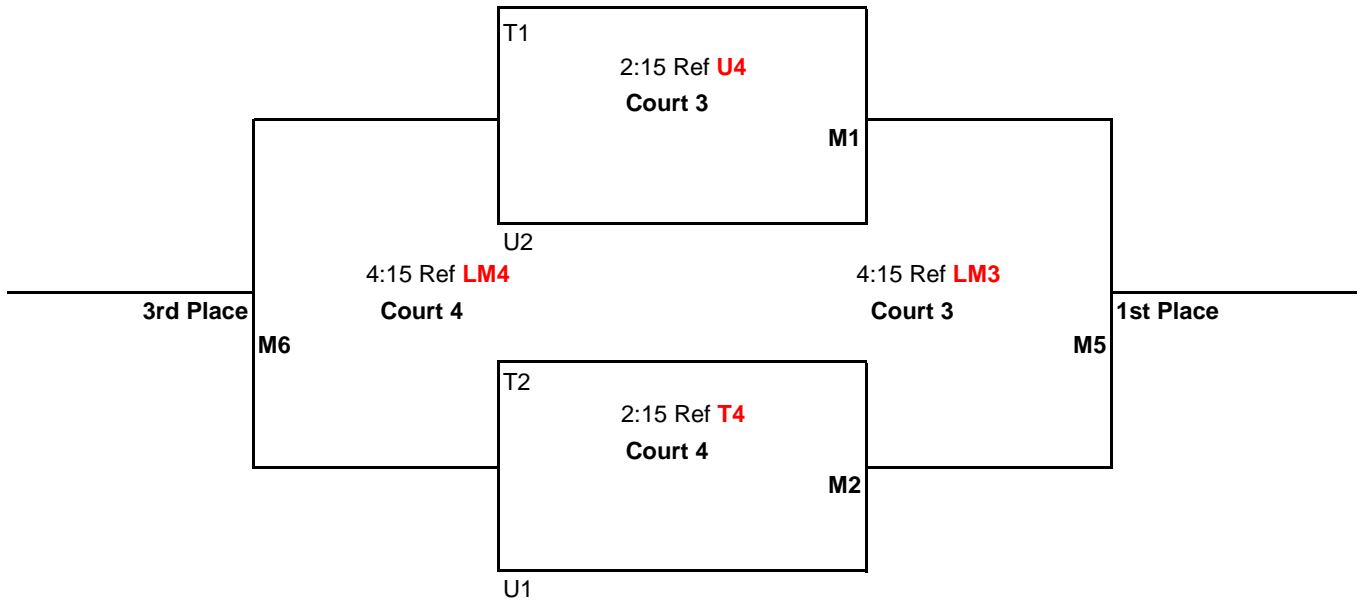

CEVA Presents
14U
Feb. 5th, 2012
Blanchet High School
Columbia Division

Matches (**M1, M2, M3, M4, & M5**) will be: best 2 out of 3
Games 1 & 2 to 25 points
Game 3 to 15 points-switch sides at 8
All games: No Cap, win by 2 points

Matches (**M6, M7, & M8**) will be:
1 Game to 25 points
No Cap, win by 2 points