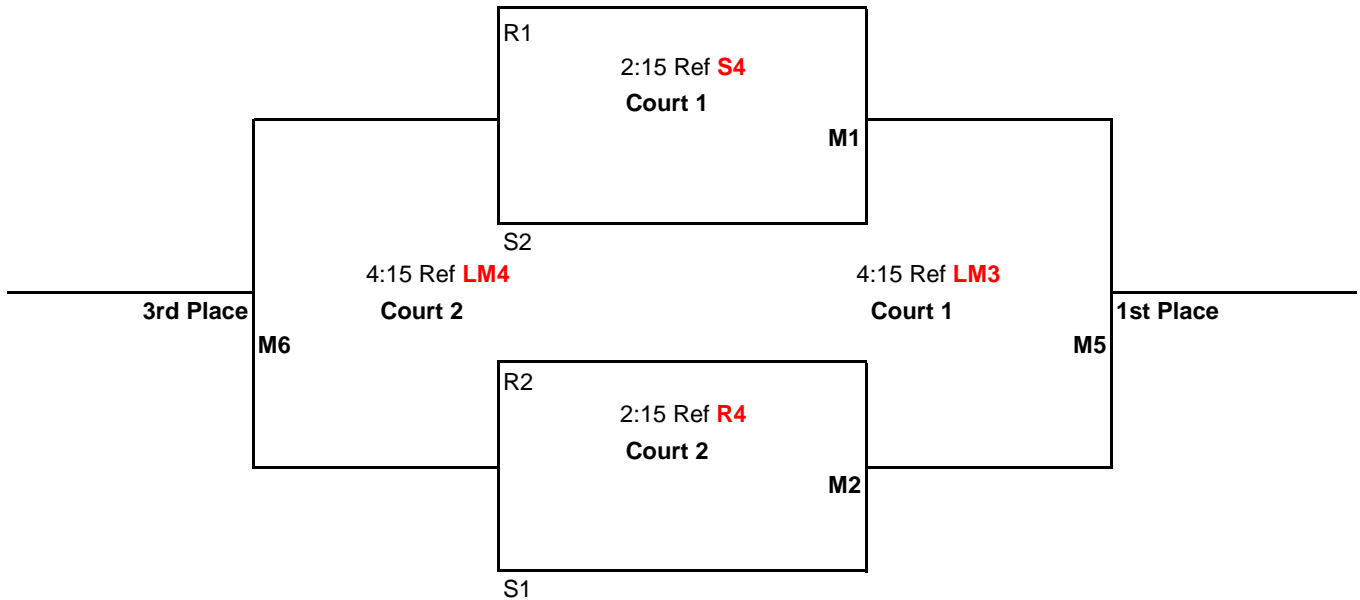

CEVA Presents
14U
Feb. 5th, 2012
Blanchet High School
Constitution Division

Matches **(M1, M2, M3, M4, & M5)** will be: best 2 out of 3
Games 1 & 2 to 25 points
Game 3 to 15 points-switch sides at 8
All games: No Cap, win by 2 points

Matches **(M6, M7, & M8)** will be:
1 Game to 25 points
No Cap, win by 2 points