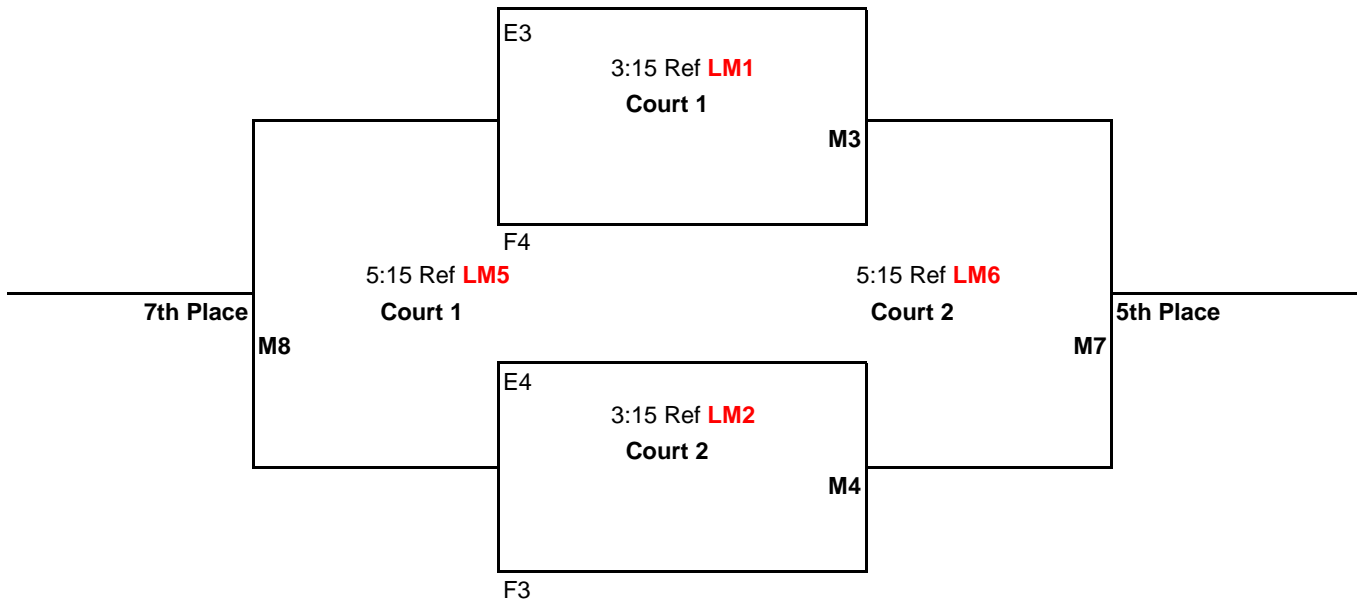

CEVA Presents
14U
Feb. 5th, 2012
The Hoop, Salem
Bronze Division

Matches **(M1, M2, M3, M4, & M5)** will be: best 2 out of 3
Games 1 & 2 to 25 points
Game 3 to 15 points-switch sides at 8
All games: No Cap, win by 2 points

Matches **(M6, M7, & M8)** will be:
1 Game to 25 points
No Cap, win by 2 points