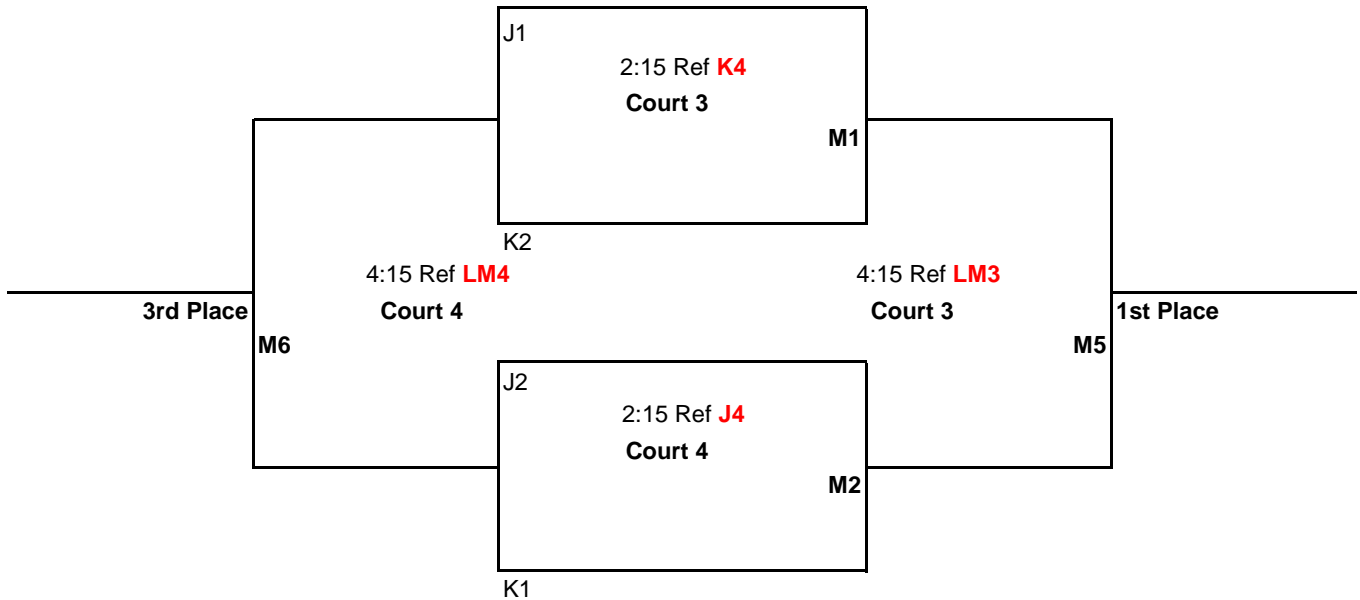

CEVA Presents
14U
Feb. 5th, 2012
The Hoop, Salem
Contender Division

Matches (**M1, M2, M3, M4, & M5**) will be: best 2 out of 3
Games 1 & 2 to 25 points
Game 3 to 15 points-switch sides at 8
All games: No Cap, win by 2 points

Matches (**M6, M7, & M8**) will be:
1 Game to 25 points
No Cap, win by 2 points