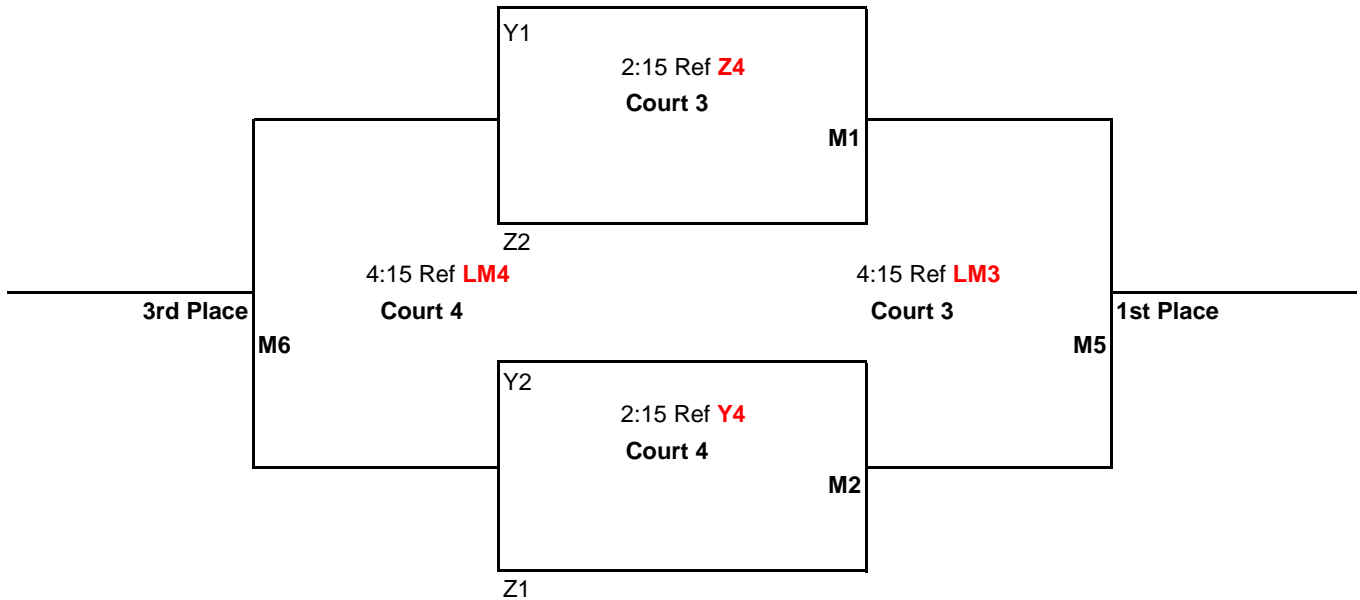

CEVA Presents
14U
Feb. 5th, 2012
Chemeketa Community College
Classic Division

Matches **(M1, M2, M3, M4, & M5)** will be: best 2 out of 3
Games 1 & 2 to 25 points
Game 3 to 15 points-switch sides at 8
All games: No Cap, win by 2 points

Matches **(M6, M7, & M8)** will be:
1 Game to 25 points
No Cap, win by 2 points