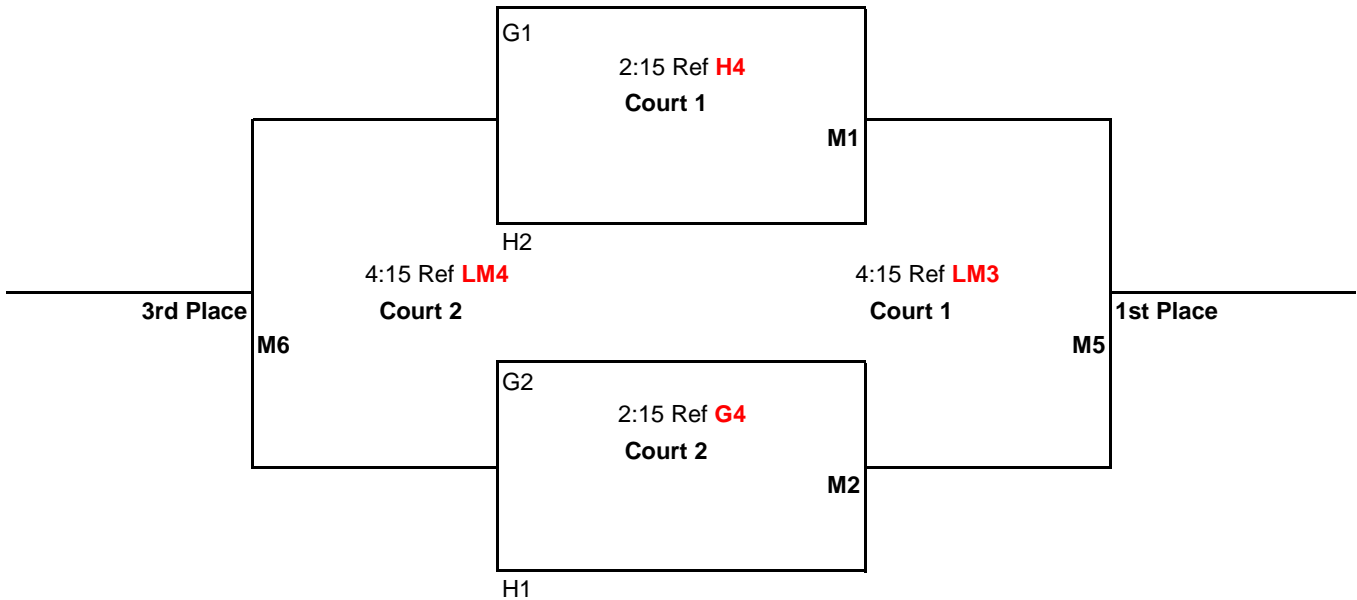

CEVA Presents
14U
Feb. 5th, 2012
Willamalane
Diamond Division

Matches **(M1, M2, M3, M4, & M5)** will be: best 2 out of 3
Games 1 & 2 to 25 points
Game 3 to 15 points-switch sides at 8
All games: No Cap, win by 2 points

Matches **(M6, M7, & M8)** will be:
1 Game to 25 points
No Cap, win by 2 points