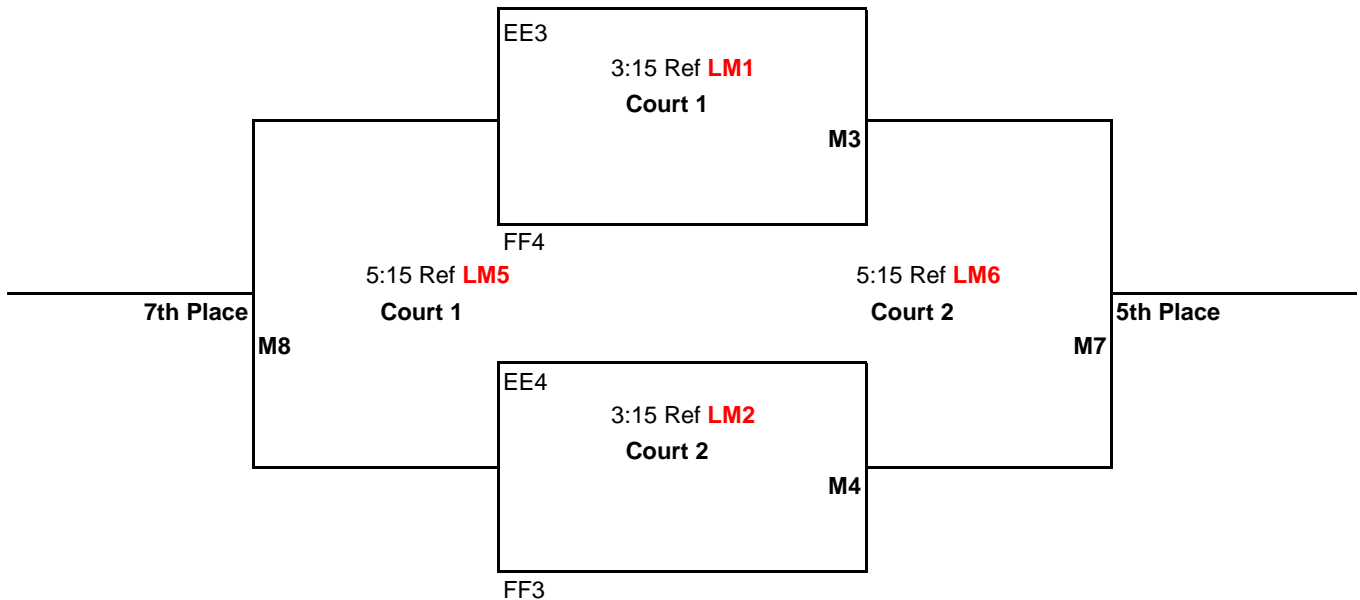

CEVA Presents
14U
Feb. 5th, 2012
Portland State University
Cinderella Division

Matches **(M1, M2, M3, M4, & M5)** will be: best 2 out of 3
Games 1 & 2 to 25 points
Game 3 to 15 points-switch sides at 8
All games: No Cap, win by 2 points

Matches **(M6, M7, & M8)** will be:
1 Game to 25 points
No Cap, win by 2 points