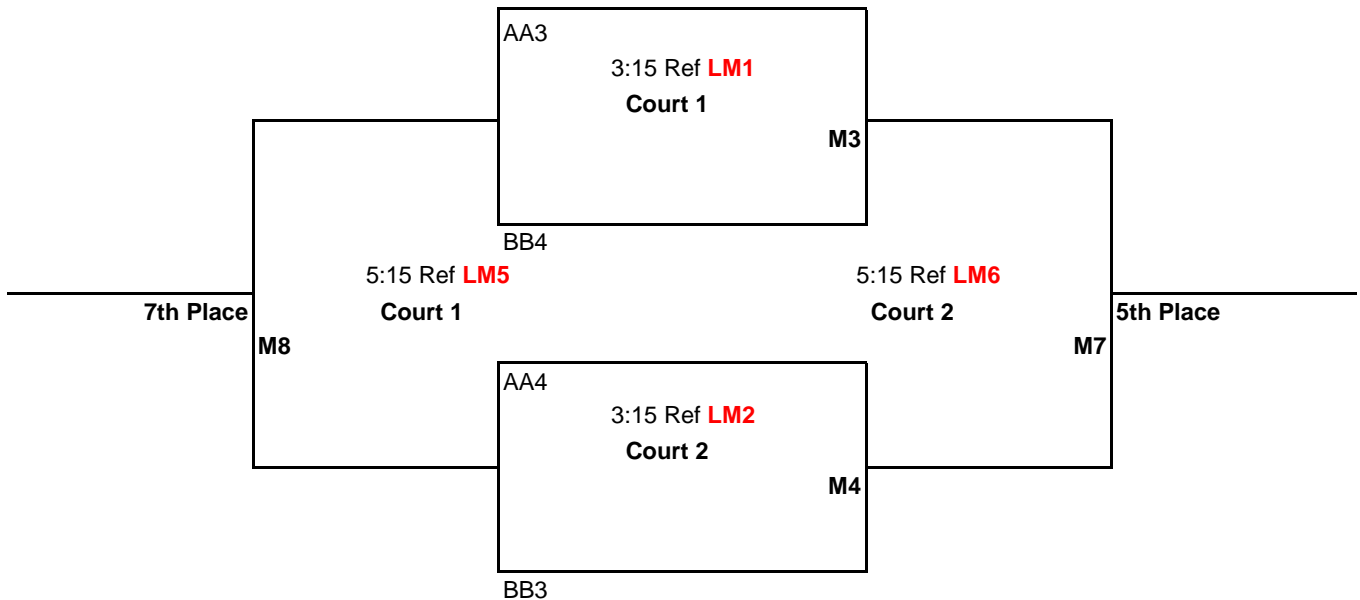

CEVA Presents
14U
Feb. 5th, 2012
Willamalane
Comet Division

Matches (**M1, M2, M3, M4, & M5**) will be: best 2 out of 3
Games 1 & 2 to 25 points
Game 3 to 15 points-switch sides at 8
All games: No Cap, win by 2 points

Matches (**M6, M7, & M8**) will be:
1 Game to 25 points
No Cap, win by 2 points