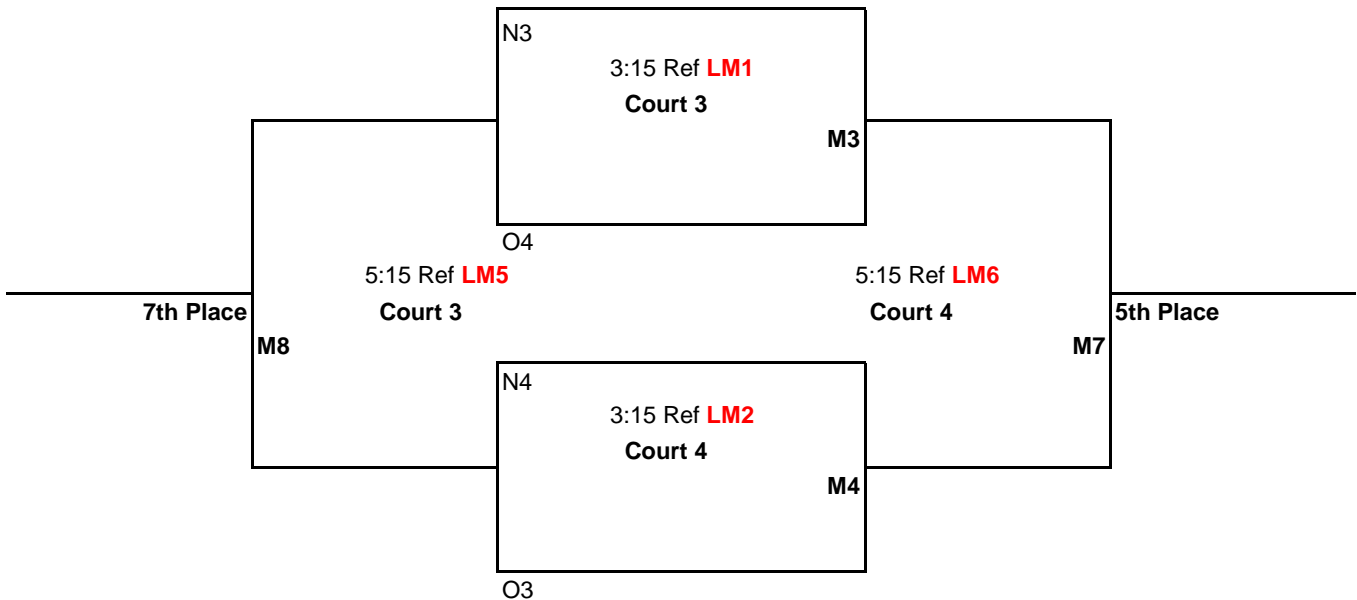

CEVA Presents
14U
Feb. 5th, 2012
Southridge High School
Comeback Division

Matches **(M1, M2, M3, M4, & M5)** will be: best 2 out of 3
Games 1 & 2 to 25 points
Game 3 to 15 points-switch sides at 8
All games: No Cap, win by 2 points

Matches **(M6, M7, & M8)** will be:
1 Game to 25 points
No Cap, win by 2 points