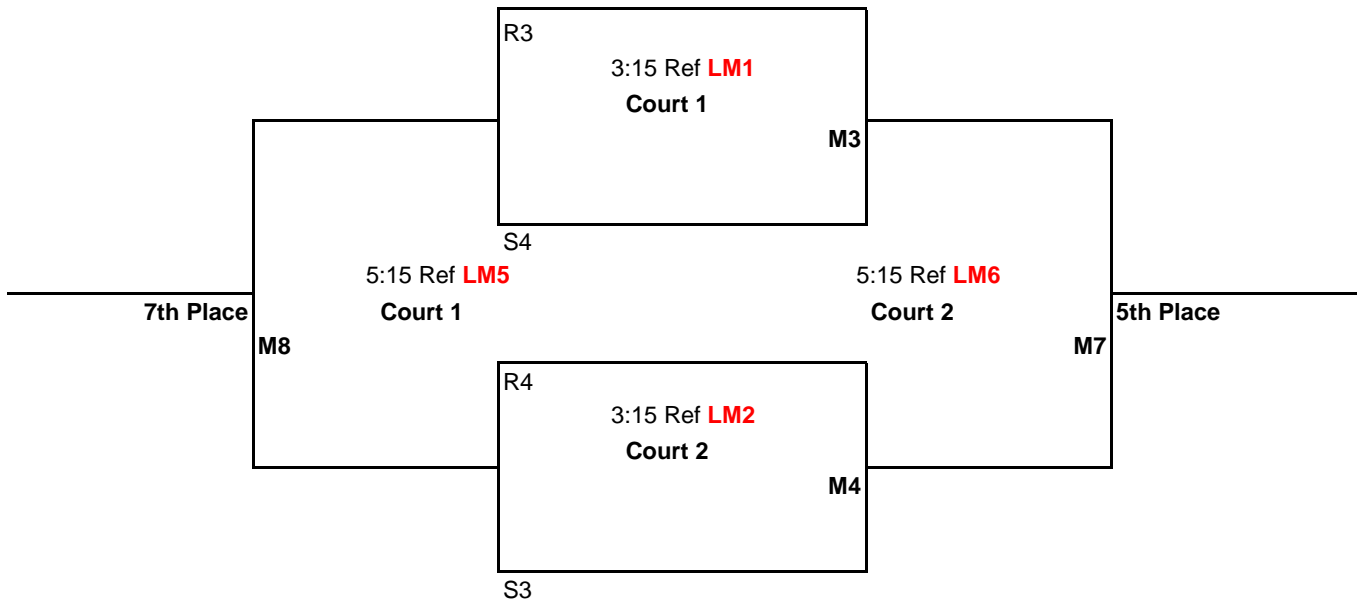

CEVA Presents
14U
Feb. 5th, 2012
Blanchet High School
Constitution Division

Matches **(M1, M2, M3, M4, & M5)** will be: best 2 out of 3
Games 1 & 2 to 25 points
Game 3 to 15 points-switch sides at 8
All games: No Cap, win by 2 points

Matches **(M6, M7, & M8)** will be:
1 Game to 25 points
No Cap, win by 2 points