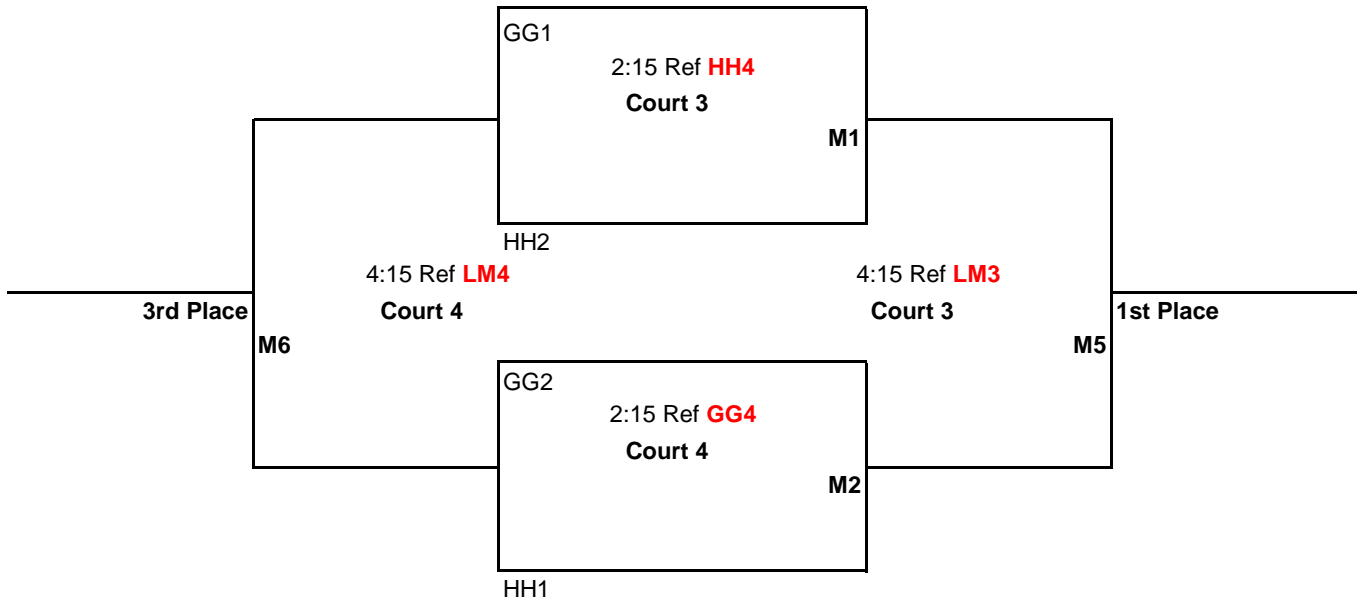

Games 1 & 2 to 25 points

Game 3 to 15 points

All games: No Cap, win by 2 points

Bracket Play: Attached

CEVA Presents
 14U
 Feb. 5th, 2012
 Portland State University
 Captivation Division

Matches (**M1, M2, M3, M4, & M5**) will be: best 2 out of 3
 Games 1 & 2 to 25 points
 Game 3 to 15 points-switch sides at 8
 All games: No Cap, win by 2 points