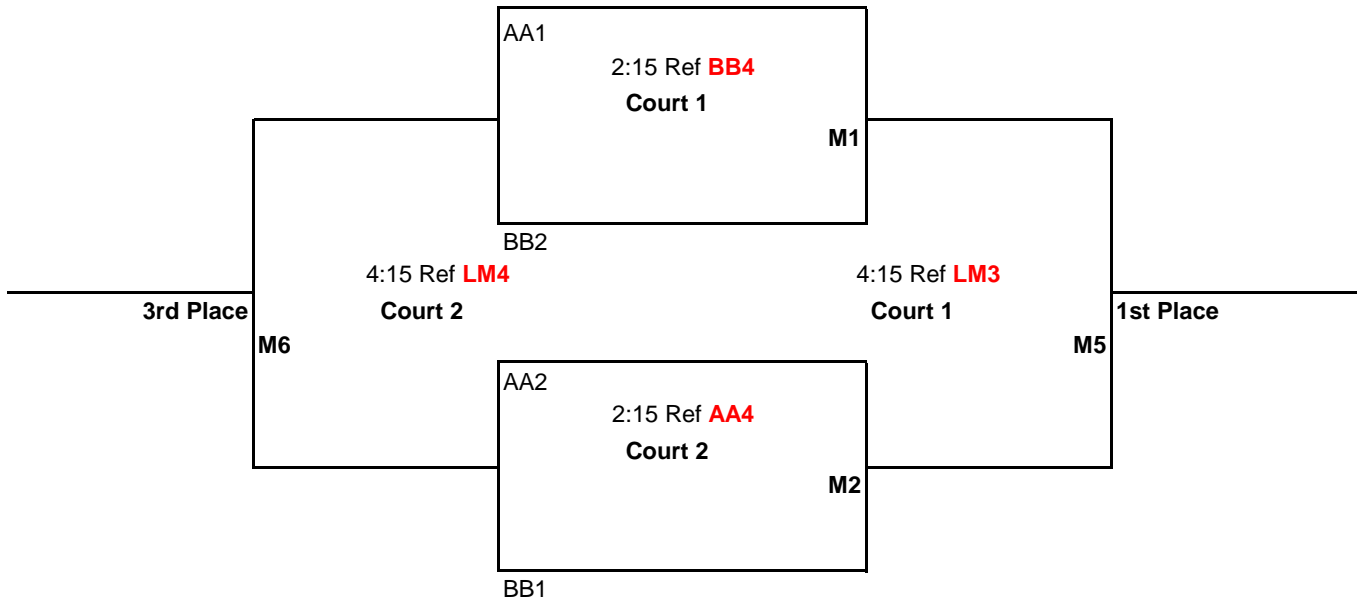

CEVA Presents
14U
Feb. 5th, 2012
Willamalane
Comet Division

Matches (**M1, M2, M3, M4, & M5**) will be: best 2 out of 3
Games 1 & 2 to 25 points
Game 3 to 15 points-switch sides at 8
All games: No Cap, win by 2 points

Matches (**M6, M7, & M8**) will be:
1 Game to 25 points
No Cap, win by 2 points