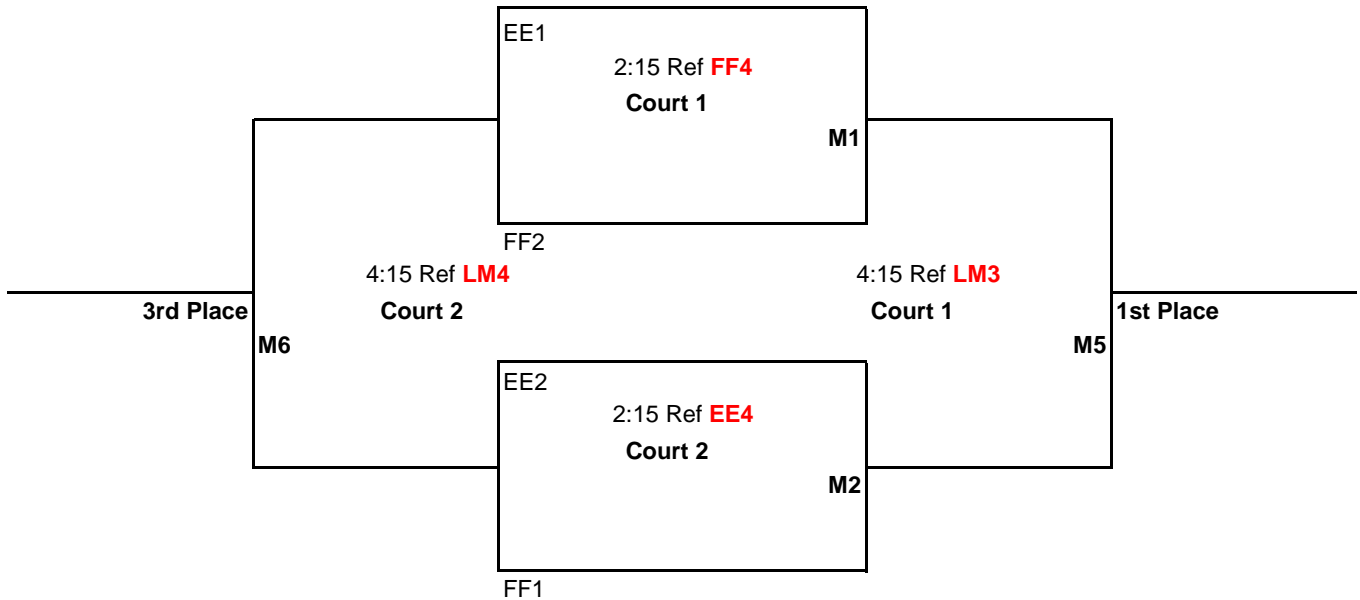

CEVA Presents
14U
Feb. 5th, 2012
Portland State University
Cinderella Division

Matches **(M1, M2, M3, M4, & M5)** will be: best 2 out of 3
Games 1 & 2 to 25 points
Game 3 to 15 points-switch sides at 8
All games: No Cap, win by 2 points

Matches **(M6, M7, & M8)** will be:
1 Game to 25 points
No Cap, win by 2 points