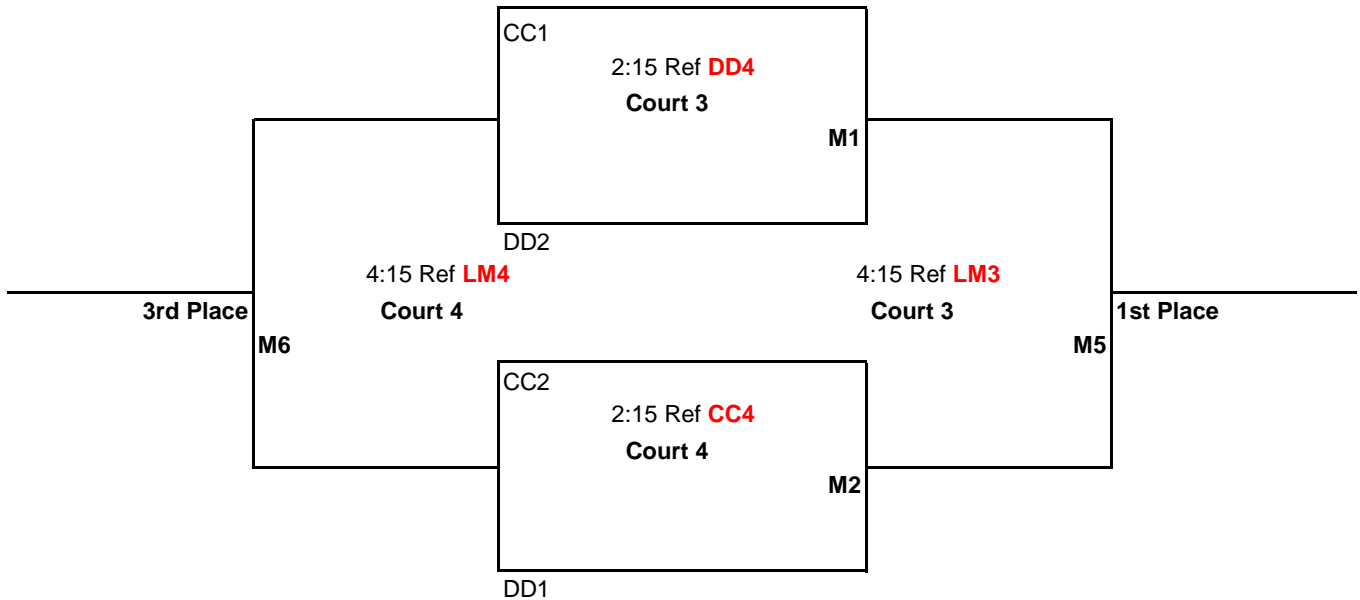

CEVA Presents
14U
Feb. 5th, 2012
Willamalane
Constellation Division

Matches (**M1, M2, M3, M4, & M5**) will be: best 2 out of 3
Games 1 & 2 to 25 points
Game 3 to 15 points-switch sides at 8
All games: No Cap, win by 2 points

Matches (**M6, M7, & M8**) will be:
1 Game to 25 points
No Cap, win by 2 points