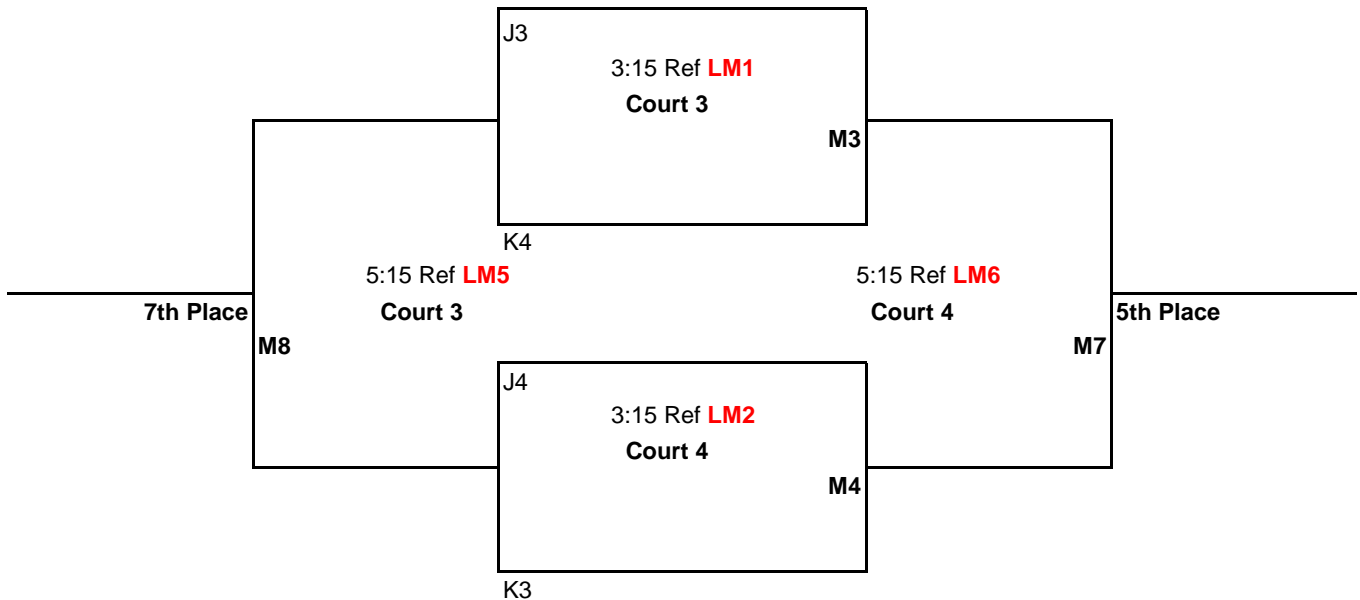

CEVA Presents
14U
Feb. 5th, 2012
The Hoop, Salem
Contender Division

Matches (**M1, M2, M3, M4, & M5**) will be: best 2 out of 3
Games 1 & 2 to 25 points
Game 3 to 15 points-switch sides at 8
All games: No Cap, win by 2 points

Matches (**M6, M7, & M8**) will be:
1 Game to 25 points
No Cap, win by 2 points