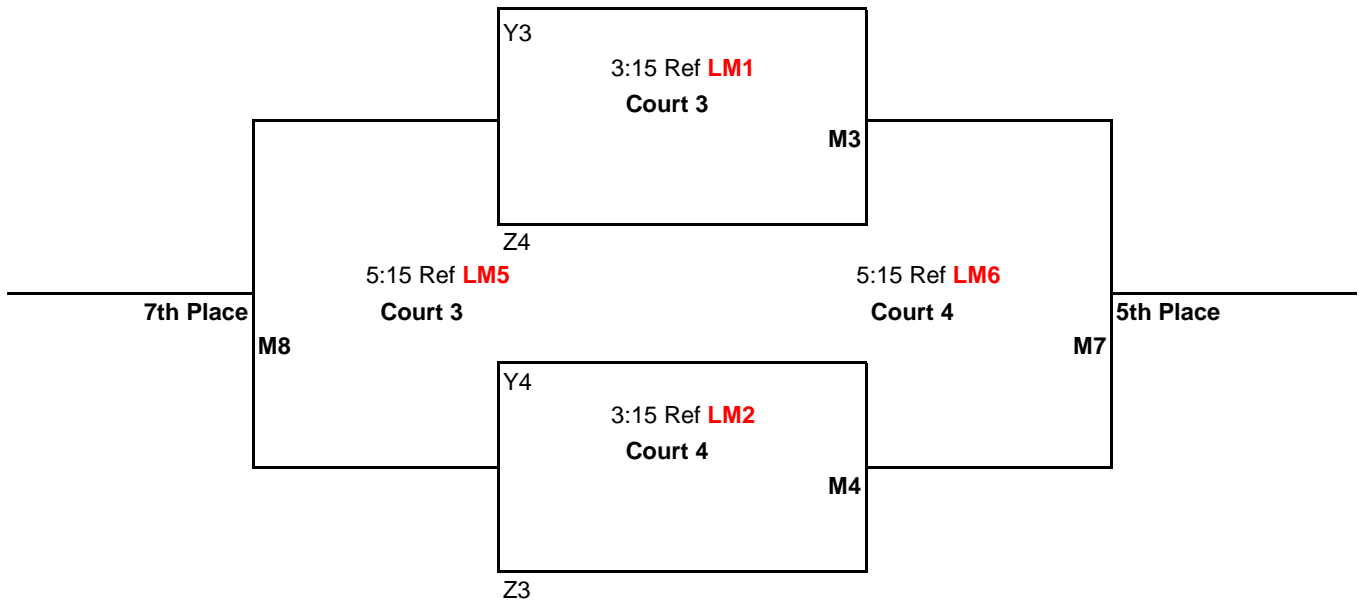

CEVA Presents
14U
Feb. 5th, 2012
Chemeketa Community College
Classic Division

Matches **(M1, M2, M3, M4, & M5)** will be: best 2 out of 3
Games 1 & 2 to 25 points
Game 3 to 15 points-switch sides at 8
All games: No Cap, win by 2 points

Matches **(M6, M7, & M8)** will be:
1 Game to 25 points
No Cap, win by 2 points