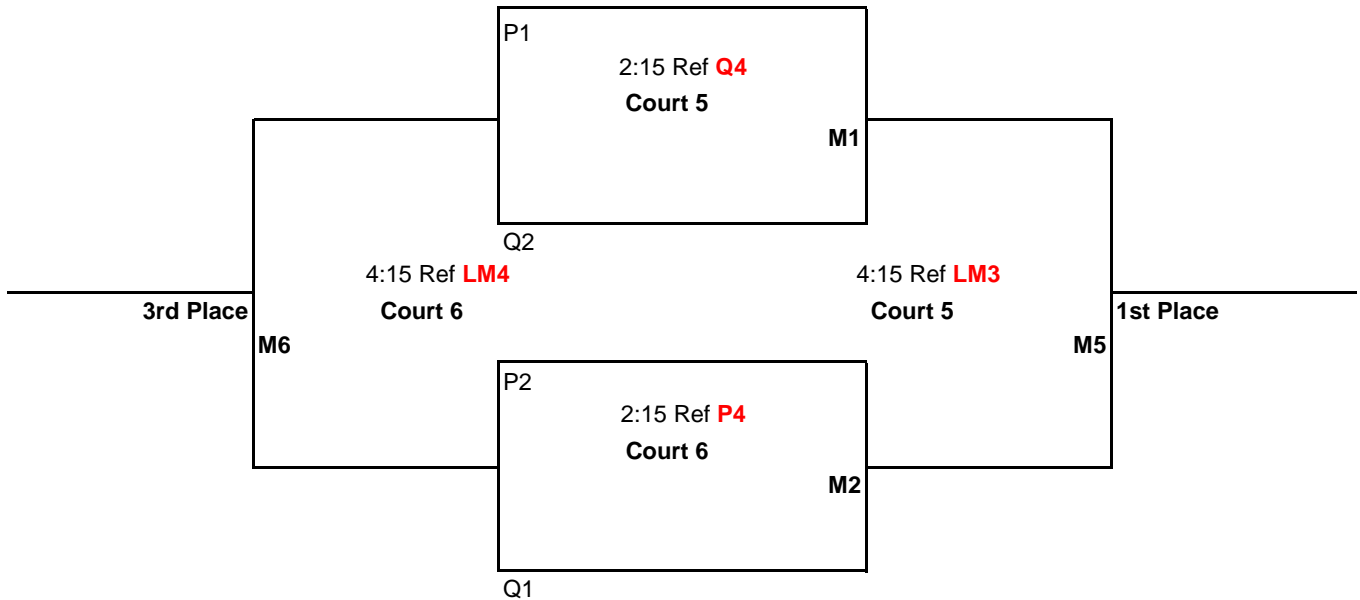

CEVA Presents
14U
Feb. 5th, 2012
The Hoop, Salem
Competition Division

Matches **(M1, M2, M3, M4, & M5)** will be: best 2 out of 3
Games 1 & 2 to 25 points
Game 3 to 15 points-switch sides at 8
All games: No Cap, win by 2 points

Matches **(M6, M7, & M8)** will be:
1 Game to 25 points
No Cap, win by 2 points