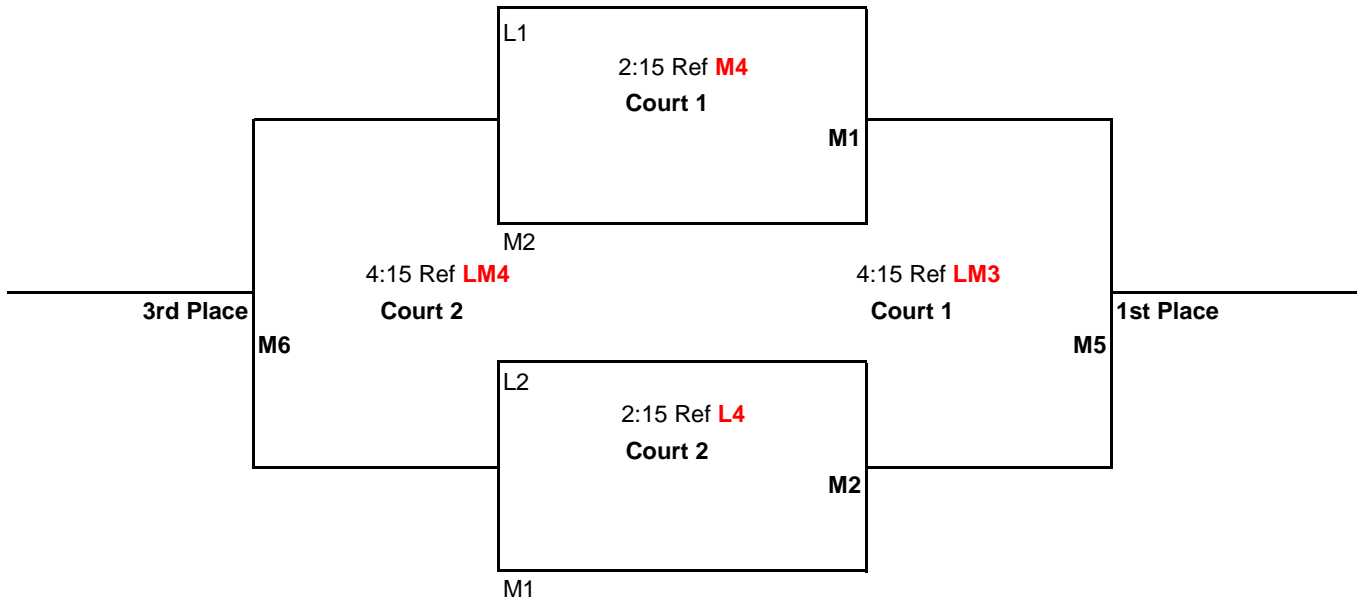

CEVA Presents
14U
Feb. 5th, 2012
Southridge High School
Conquest Division

Matches **(M1, M2, M3, M4, & M5)** will be: best 2 out of 3
Games 1 & 2 to 25 points
Game 3 to 15 points-switch sides at 8
All games: No Cap, win by 2 points

Matches **(M6, M7, & M8)** will be:
1 Game to 25 points
No Cap, win by 2 points