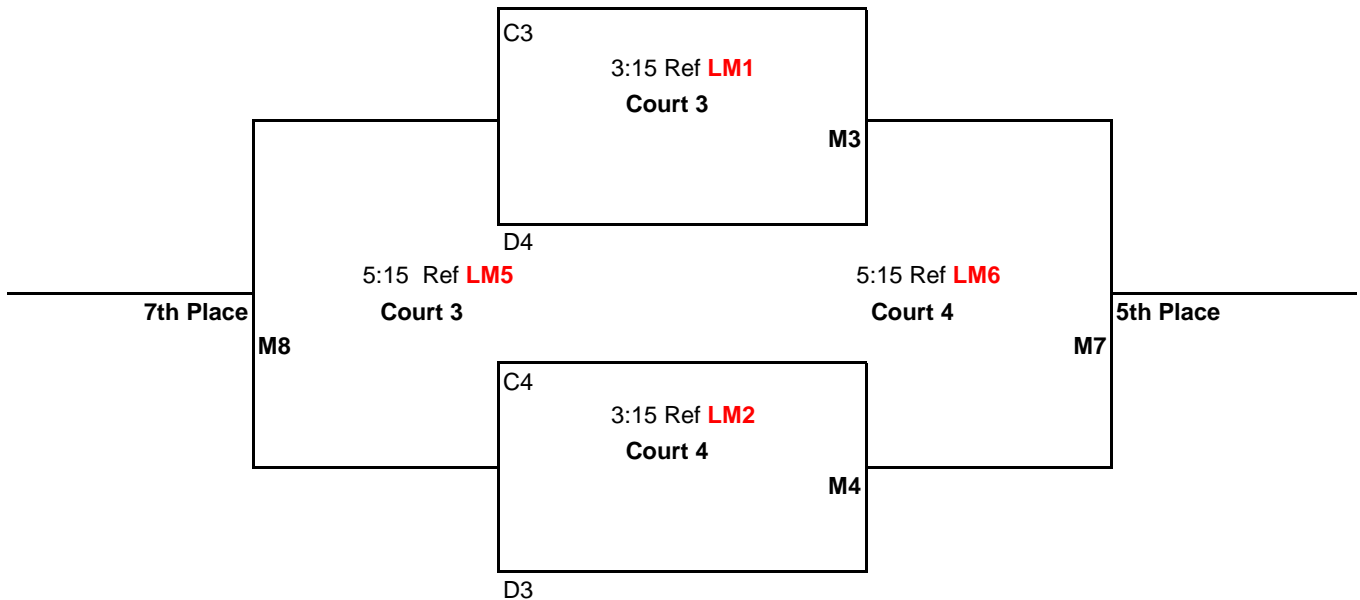

CEVA Presents
14U
Feb. 5th, 2012
The Courts, Beaverton
Silver Division

Matches (**M1, M2, M3, M4, & M5**) will be: best 2 out of 3
Games 1 & 2 to 25 points
Game 3 to 15 points-switch sides at 8
All games: No Cap, win by 2 points

Matches (**M6, M7, & M8**) will be:
1 Game to 25 points
No Cap, win by 2 points