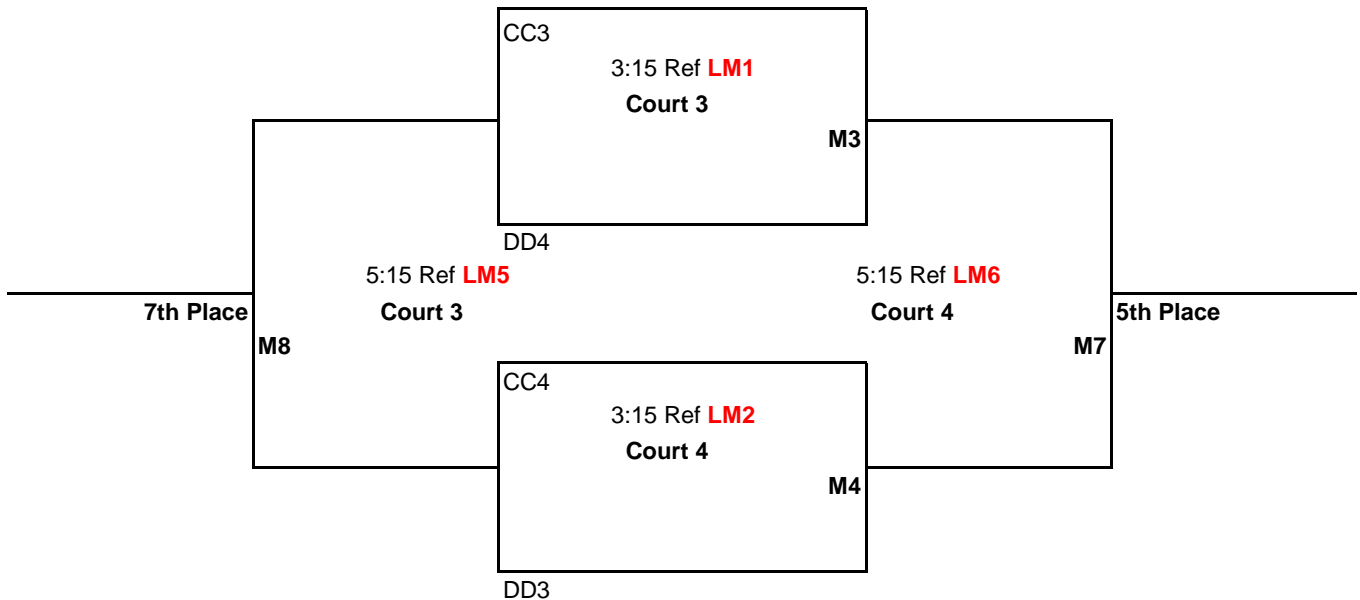

Matches (**M6, M7, & M8**) will be:
 1 Game to 25 points
 No Cap, win by 2 points

CEVA Presents
14U
Feb. 5th, 2012
Portland State University

7:15 AM Doors Open
7:30 AM Coaches Check-in
8:00 AM Pool Play Begins