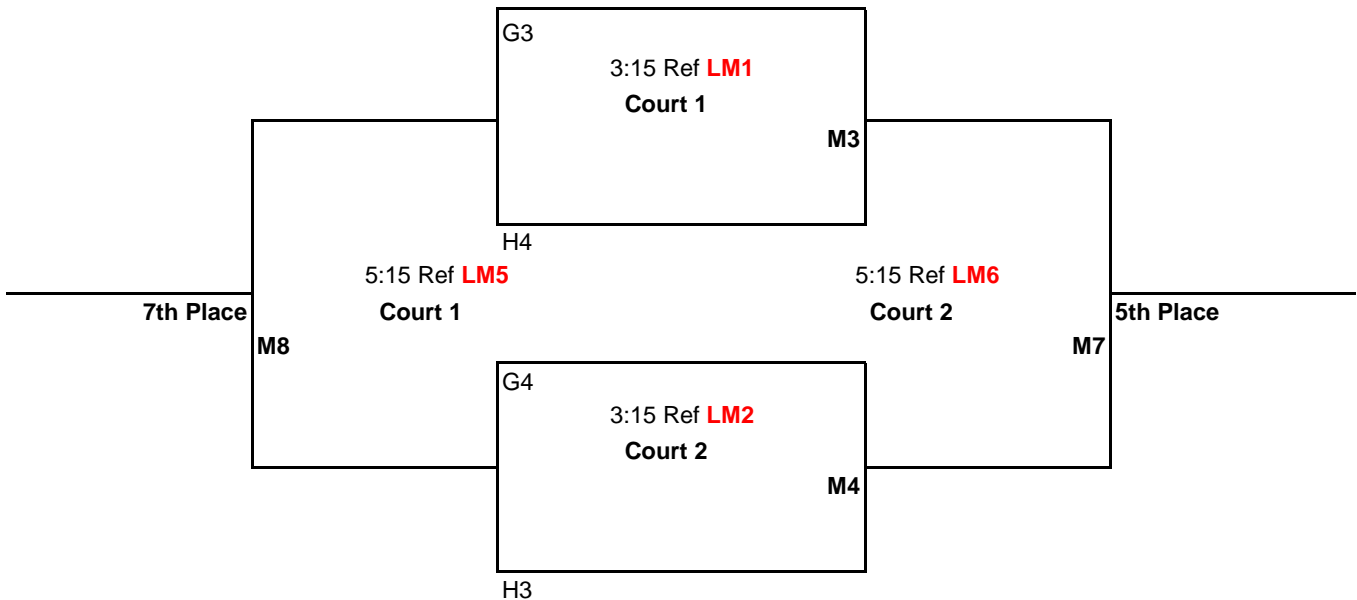

CEVA Presents
14U
Feb. 5th, 2012
Willamalane
Diamond Division

Matches **(M1, M2, M3, M4, & M5)** will be: best 2 out of 3
Games 1 & 2 to 25 points
Game 3 to 15 points-switch sides at 8
All games: No Cap, win by 2 points

Matches **(M6, M7, & M8)** will be:
1 Game to 25 points
No Cap, win by 2 points