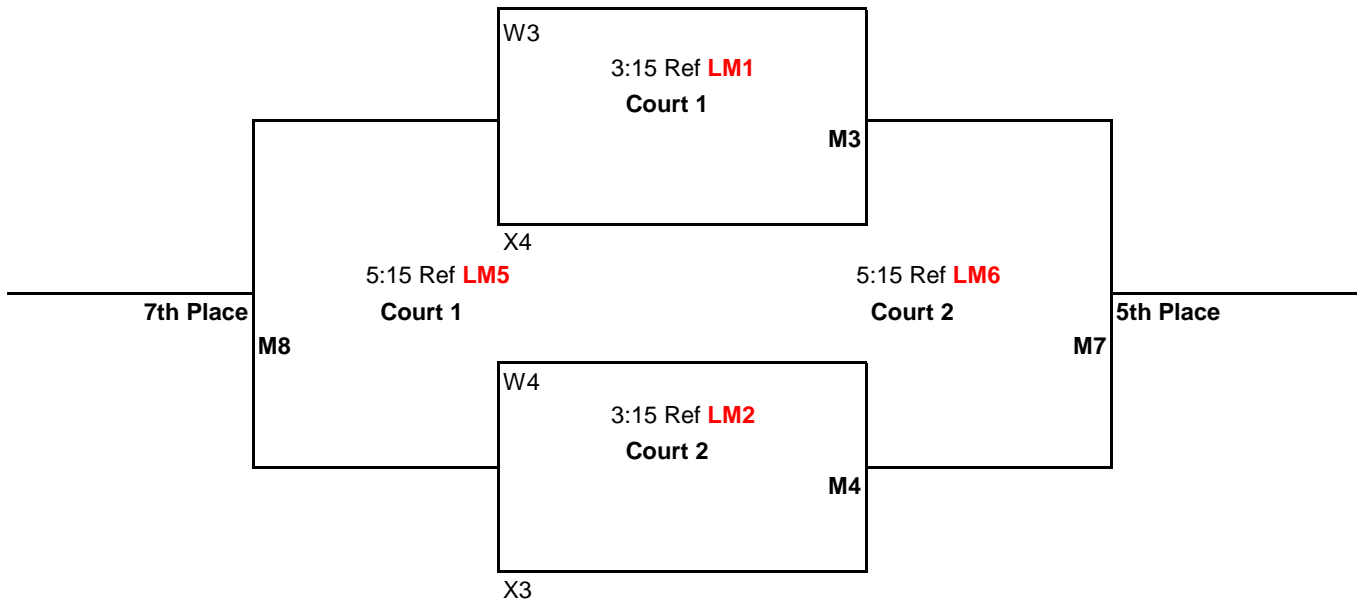

Bracket Play: Attached

CEVA Presents
 14U
 Feb. 5th, 2012
 Chemeketa Community College
 Challenge Division

Matches **(M1, M2, M3, M4, & M5)** will be: best 2 out of 3
 Games 1 & 2 to 25 points
 Game 3 to 15 points-switch sides at 8
 All games: No Cap, win by 2 points

Matches **(M6, M7, & M8)** will be:
 1 Game to 25 points
 No Cap, win by 2 points

CEVA Presents
14U

Feb. 5th, 2012
Chemeketa Community College

7:15 AM Doors Open
7:30 AM Coaches Check-in
8:00 AM Pool Play Begins