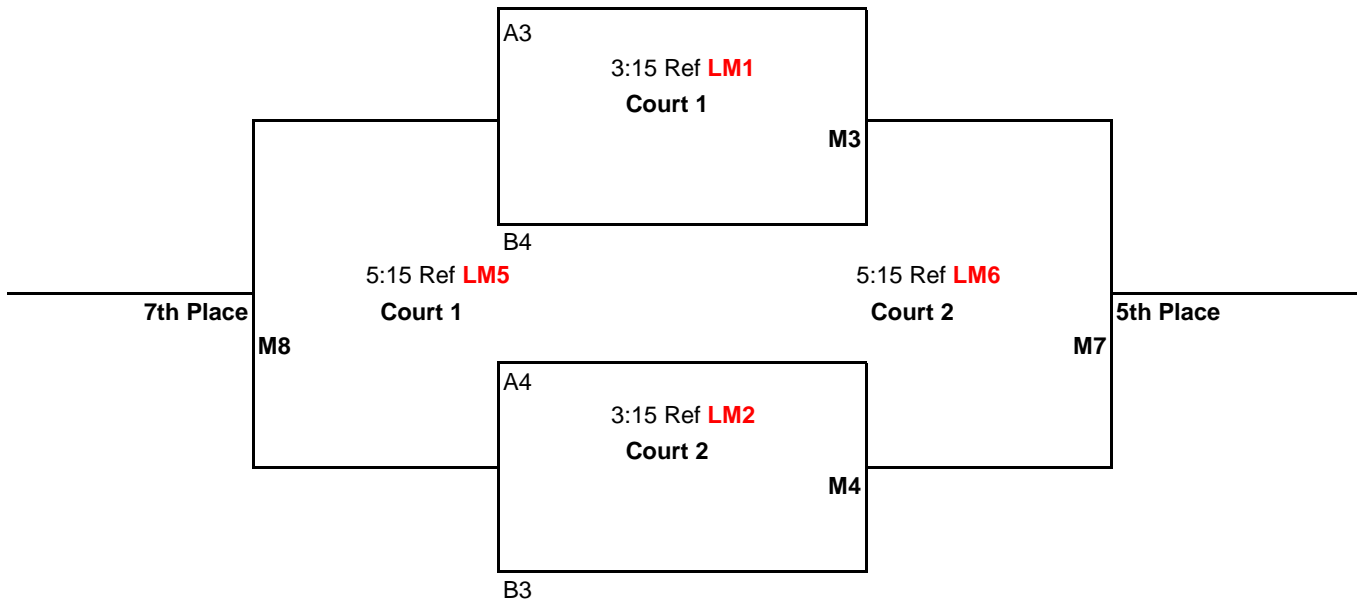

CEVA Presents
14U
March 3, 2012
Southridge High School
Gold Division

Matches **(M1, M2, M3, M4, & M5)** will be: best 2 out of 3
Games 1 & 2 to 25 points
Game 3 to 15 points-switch sides at 8
All games: No Cap, win by 2 points

Matches **(M6, M7, & M8)** will be:
1 Game to 25 points
No Cap, win by 2 points