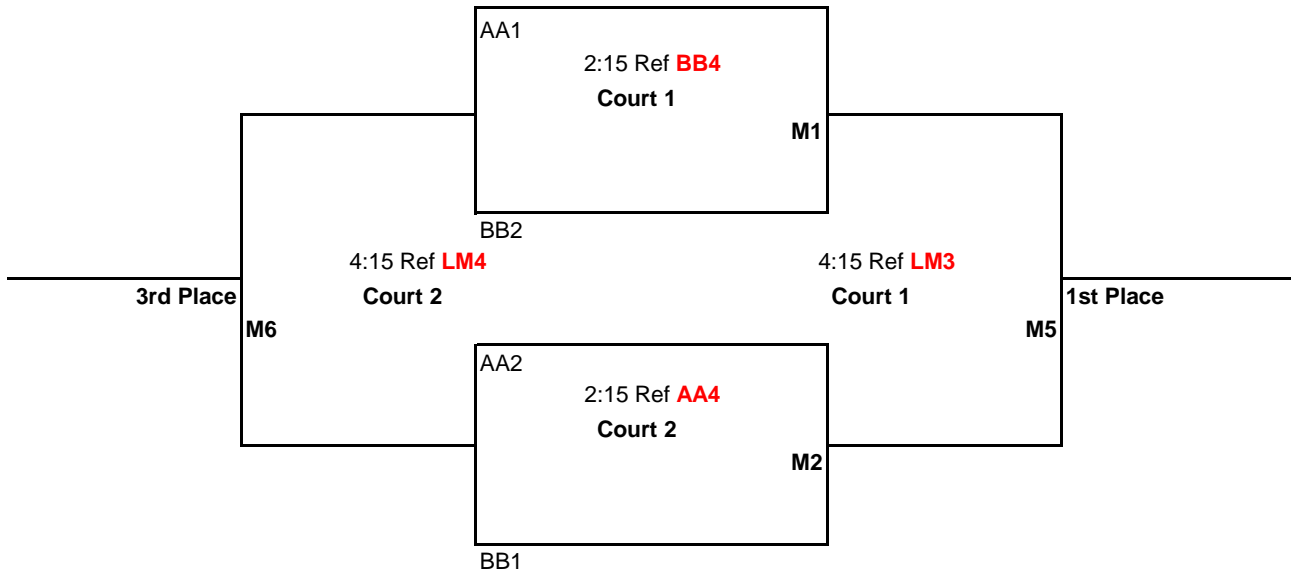

Matches (**M1, M2, M3, M4, & M5**) will be: best 2 out of 3
Games 1 & 2 to 25 points
Game 3 to 15 points-switch sides at 8
All games: No Cap, win by 2 points

Matches (**M6, M7, & M8**) will be:
1 Game to 25 points
No Cap, win by 2 points