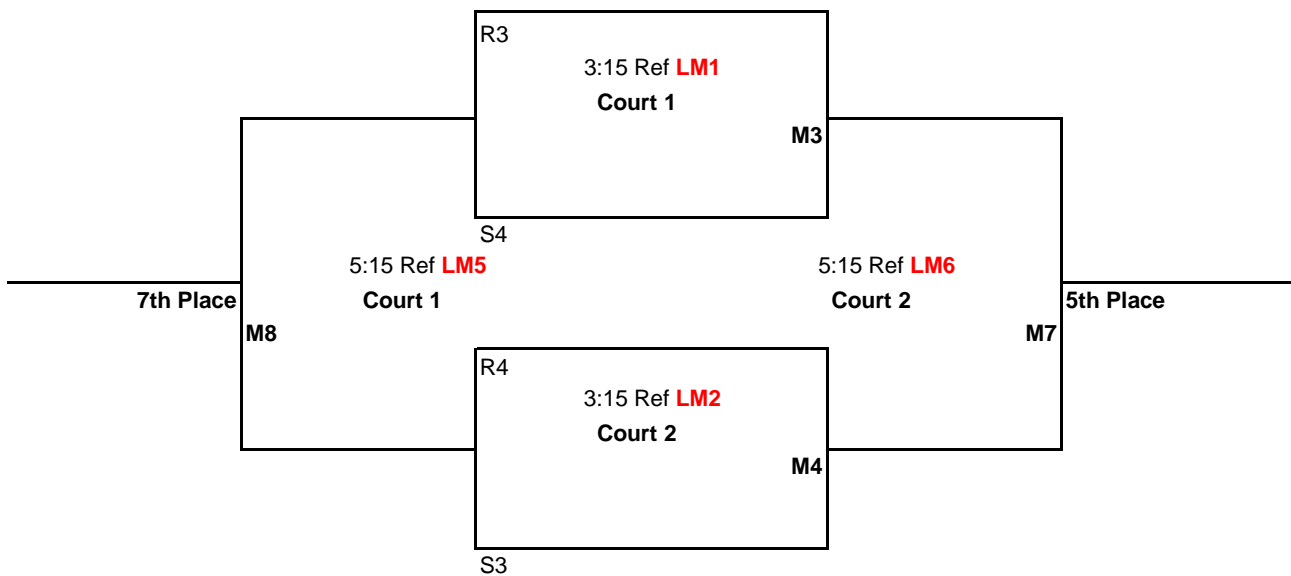

Matches (**M6, M7, & M8**) will be:  
 1 Game to 25 points  
 No Cap, win by 2 points

CEVA Presents  
14U

March 3, 2012  
Chemeketa Community College

7:15 AM Doors Open  
7:30 AM Coaches Check-in  
8:00 AM Pool Play Begins