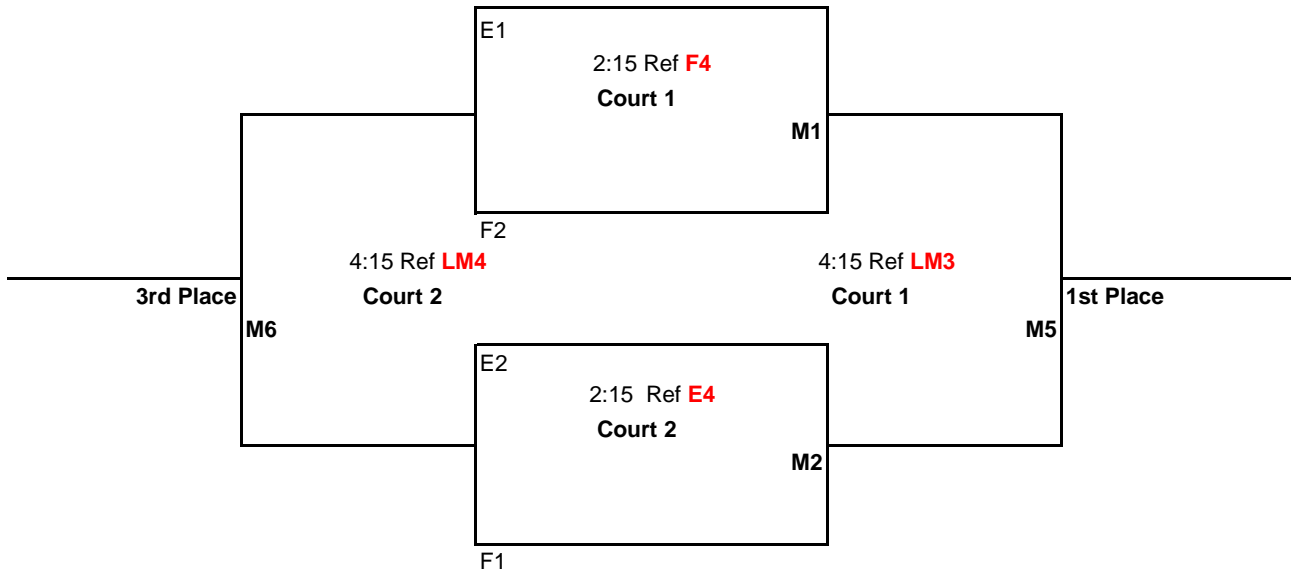

CEVA Presents
14U
March 3, 2012
Prairie High School, Vancouver
Bronze Division

Matches (**M1, M2, M3, M4, & M5**) will be: best 2 out of 3
Games 1 & 2 to 25 points
Game 3 to 15 points-switch sides at 8
All games: No Cap, win by 2 points

Matches (**M6, M7, & M8**) will be:
1 Game to 25 points
No Cap, win by 2 points