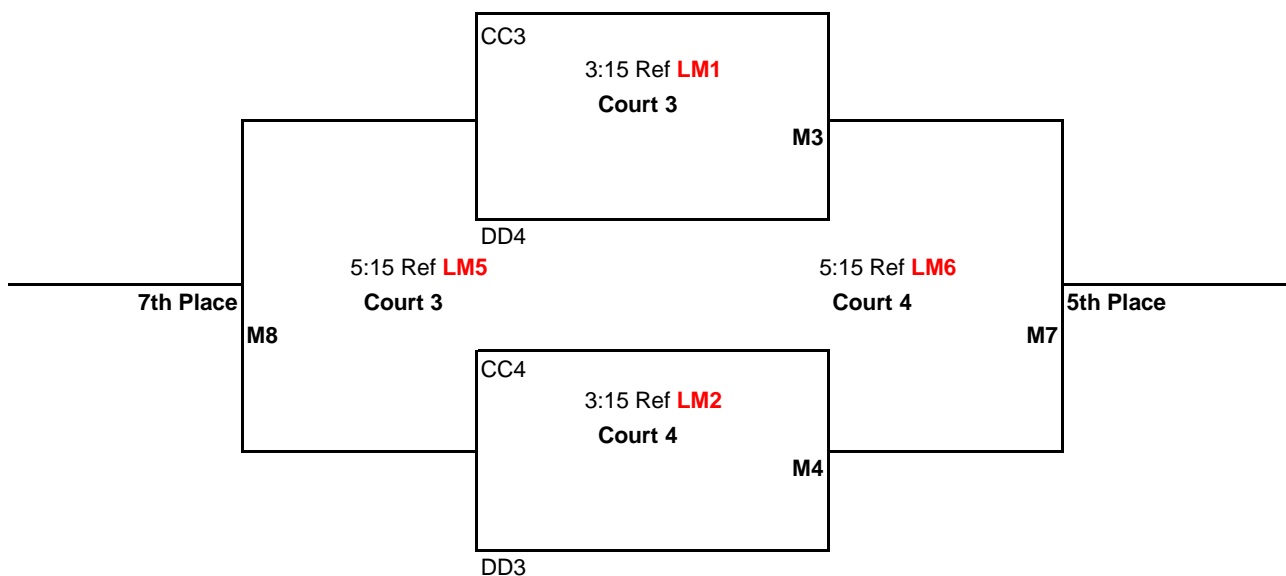

Matches (**M6, M7, & M8**) will be:  
 1 Game to 25 points  
 No Cap, win by 2 points

CEVA Presents  
14U  
March 3, 2012  
The Hoop, Salem

**Wilson**<sup>®</sup>  
**MORE WIN.**<sup>™</sup>

7:15 AM            Doors Open  
7:30 AM            Coaches Check-in  
8:00 AM            Pool Play Begins