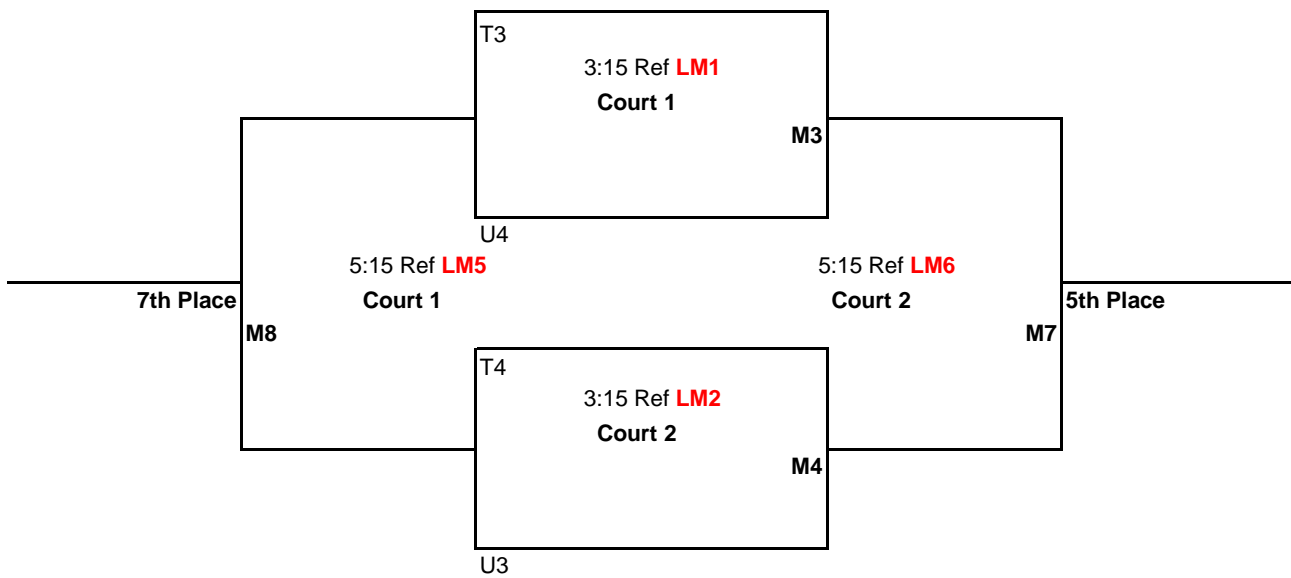

CEVA Presents
14U
March 3, 2012
Chemeketa Community College
Columbia Division

Matches (**M1, M2, M3, M4, & M5**) will be: best 2 out of 3
Games 1 & 2 to 25 points
Game 3 to 15 points-switch sides at 8
All games: No Cap, win by 2 points

Matches (**M6, M7, & M8**) will be:
1 Game to 25 points
No Cap, win by 2 points