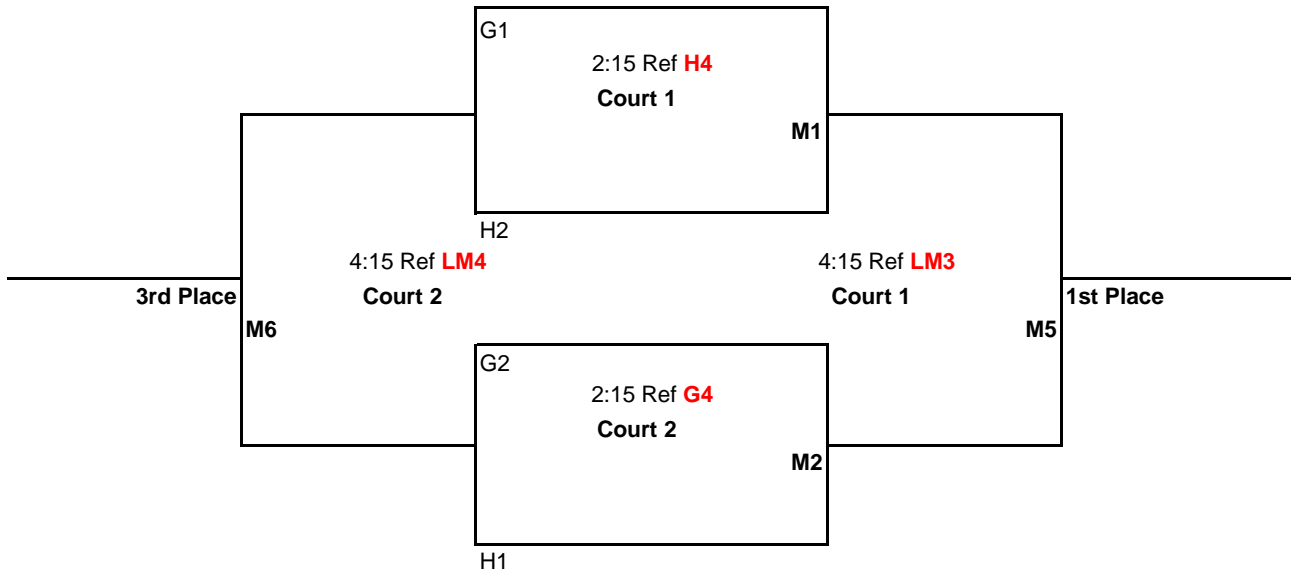

CEVA Presents
14U
March 3, 2012
The Hoop, Salem
Diamond Division

Matches (**M1, M2, M3, M4, & M5**) will be: best 2 out of 3
Games 1 & 2 to 25 points
Game 3 to 15 points-switch sides at 8
All games: No Cap, win by 2 points

Matches (**M6, M7, & M8**) will be:
1 Game to 25 points
No Cap, win by 2 points