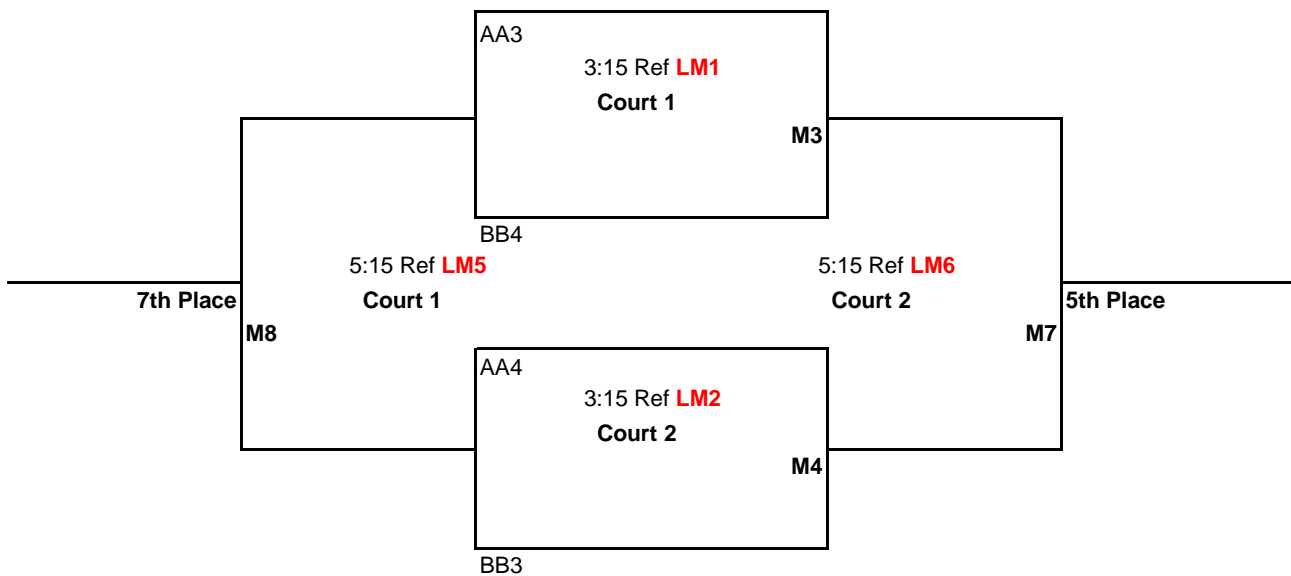

CEVA Presents
14U
March 3, 2012
Chemeketa Community College
Comet Division

Matches (**M1, M2, M3, M4, & M5**) will be: best 2 out of 3
Games 1 & 2 to 25 points
Game 3 to 15 points-switch sides at 8
All games: No Cap, win by 2 points

Matches (**M6, M7, & M8**) will be:
1 Game to 25 points
No Cap, win by 2 points