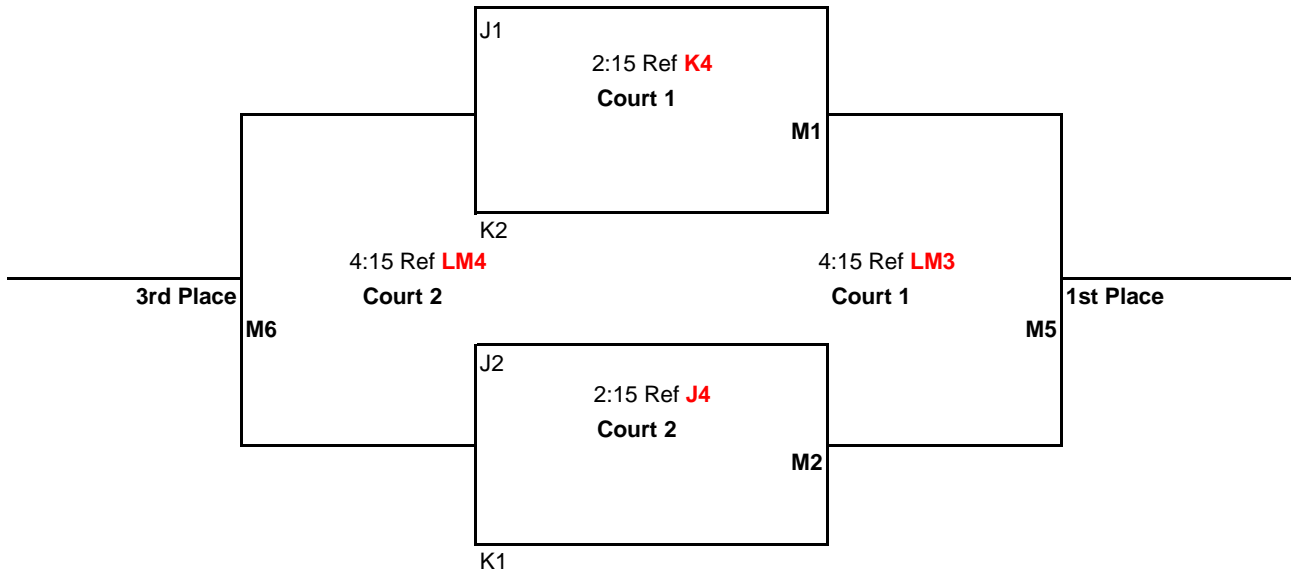

CEVA Presents
14U
March 3, 2012
Albany Boys & Girls Club
Contender Division

Matches (**M1, M2, M3, M4, & M5**) will be: best 2 out of 3
Games 1 & 2 to 25 points
Game 3 to 15 points-switch sides at 8
All games: No Cap, win by 2 points

Matches (**M6, M7, & M8**) will be:
1 Game to 25 points
No Cap, win by 2 points