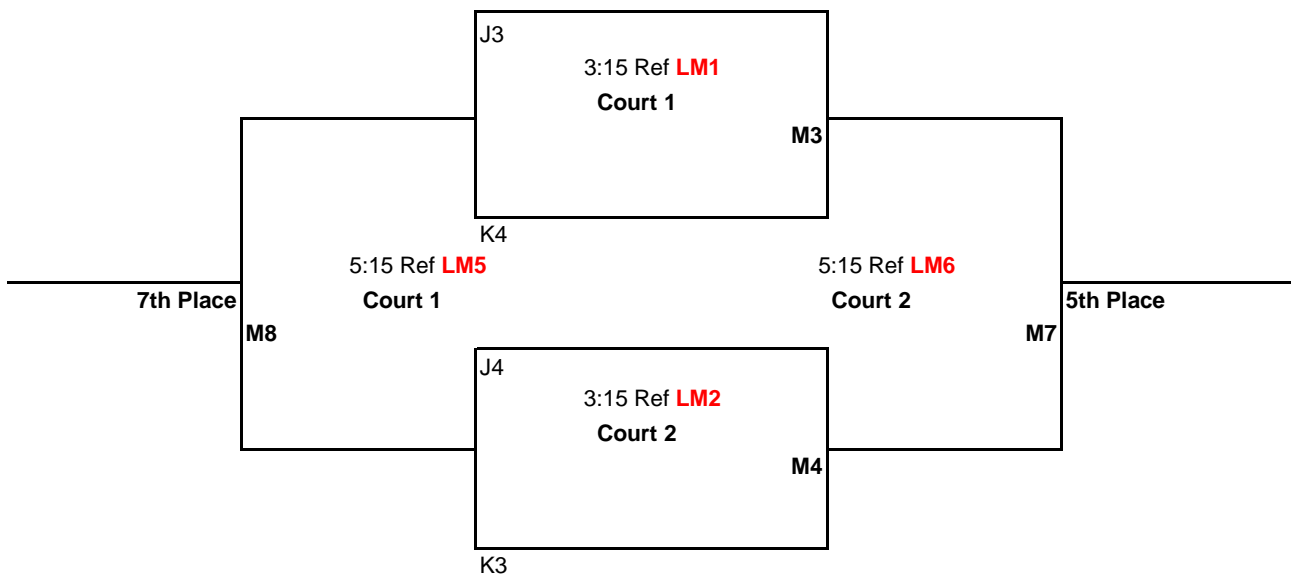

CEVA Presents
14U
March 3, 2012
Albany Boys & Girls Club
Contender Division

Matches (**M1, M2, M3, M4, & M5**) will be: best 2 out of 3
Games 1 & 2 to 25 points
Game 3 to 15 points-switch sides at 8
All games: No Cap, win by 2 points

Matches (**M6, M7, & M8**) will be:
1 Game to 25 points
No Cap, win by 2 points