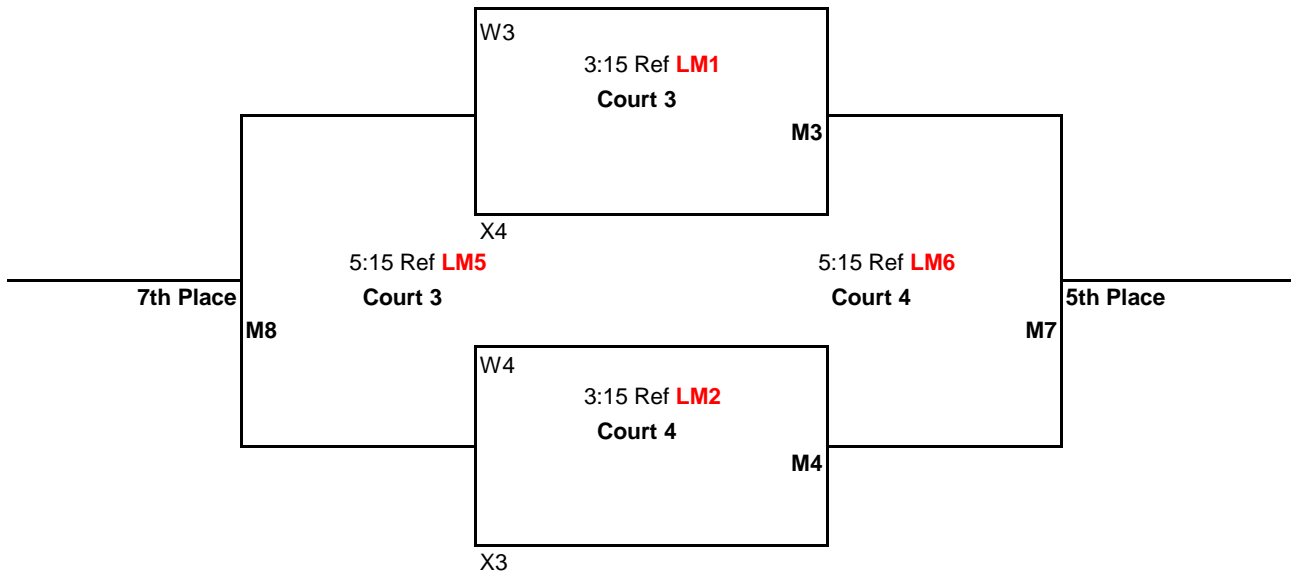

Matches (**M6, M7, & M8**) will be:  
 1 Game to 25 points  
 No Cap, win by 2 points

CEVA Presents  
14U  
March 3, 2012  
The Hoop, Salem

7:15 AM Doors Open  
7:30 AM Coaches Check-in  
8:00 AM Pool Play Begins