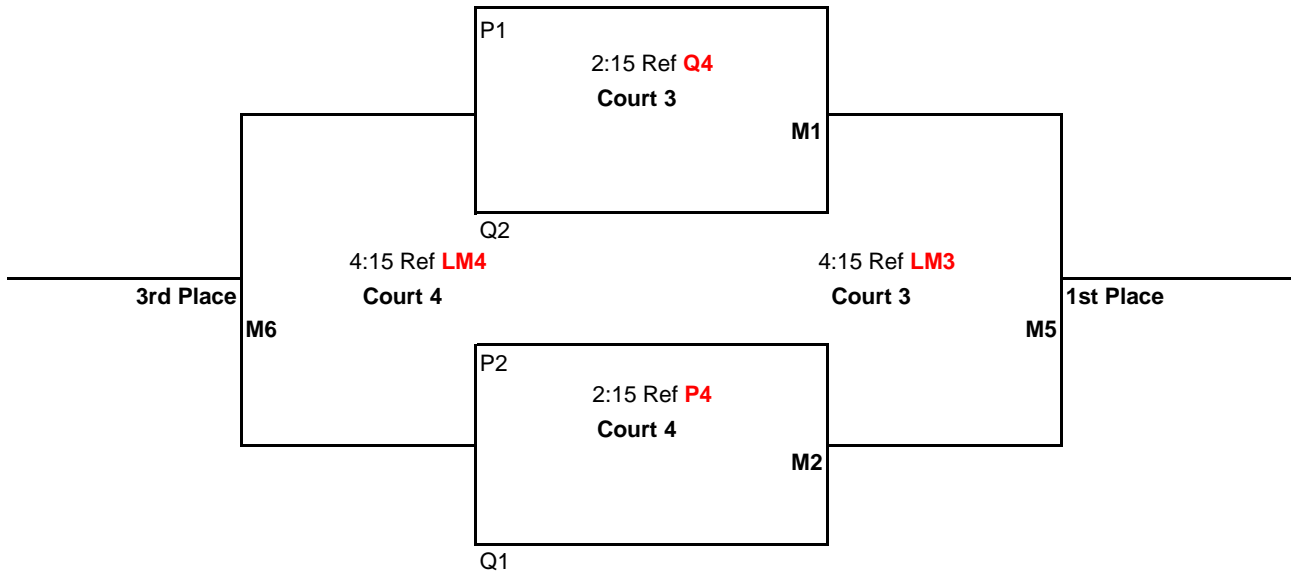

CEVA Presents
14U
March 3, 2012
Prairie High School, Vancouver
Competition Division

Matches (**M1, M2, M3, M4, & M5**) will be: best 2 out of 3
Games 1 & 2 to 25 points
Game 3 to 15 points-switch sides at 8
All games: No Cap, win by 2 points

Matches (**M6, M7, & M8**) will be:
1 Game to 25 points
No Cap, win by 2 points