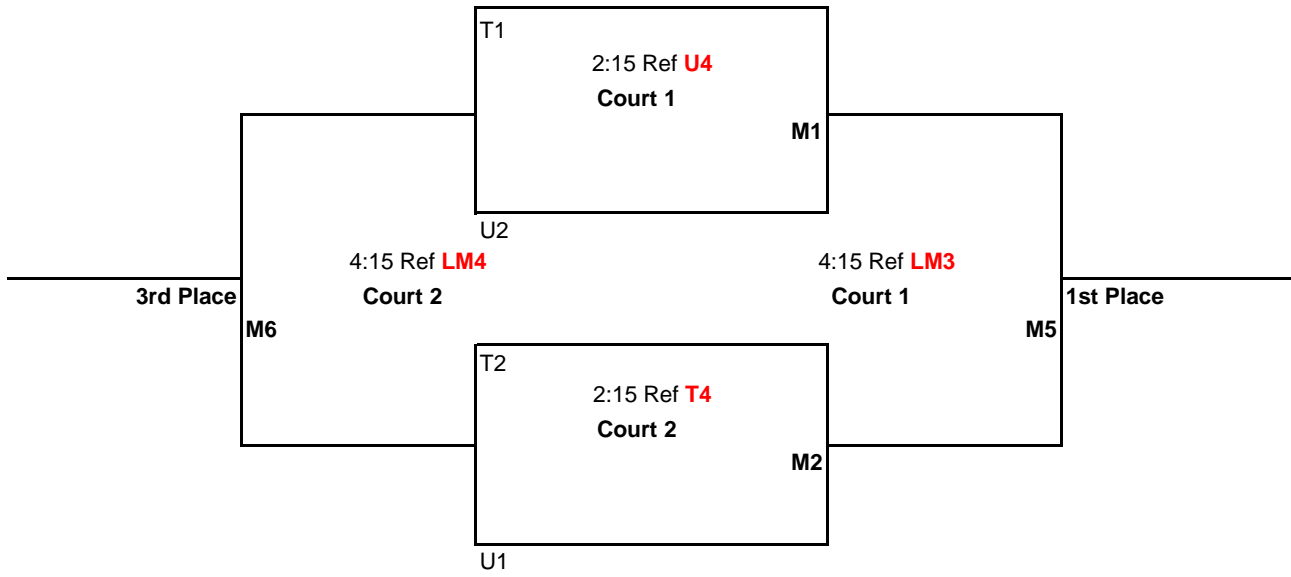

CEVA Presents
14U
March 3, 2012
Chemeketa Community College
Columbia Division

Matches (**M1, M2, M3, M4, & M5**) will be: best 2 out of 3
Games 1 & 2 to 25 points
Game 3 to 15 points-switch sides at 8
All games: No Cap, win by 2 points

Matches (**M6, M7, & M8**) will be:
1 Game to 25 points
No Cap, win by 2 points