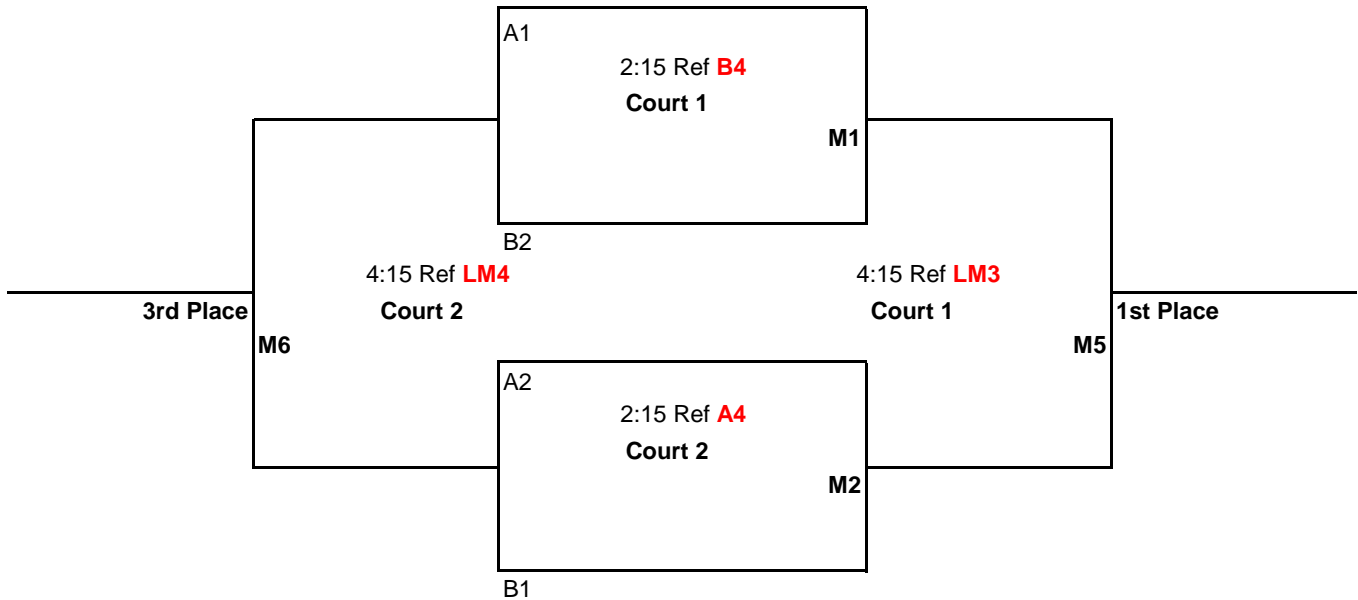

CEVA Presents
14U
March 3, 2012
Southridge High School
Gold Division

Matches **(M1, M2, M3, M4, & M5)** will be: best 2 out of 3
Games 1 & 2 to 25 points
Game 3 to 15 points-switch sides at 8
All games: No Cap, win by 2 points

Matches **(M6, M7, & M8)** will be:
1 Game to 25 points
No Cap, win by 2 points