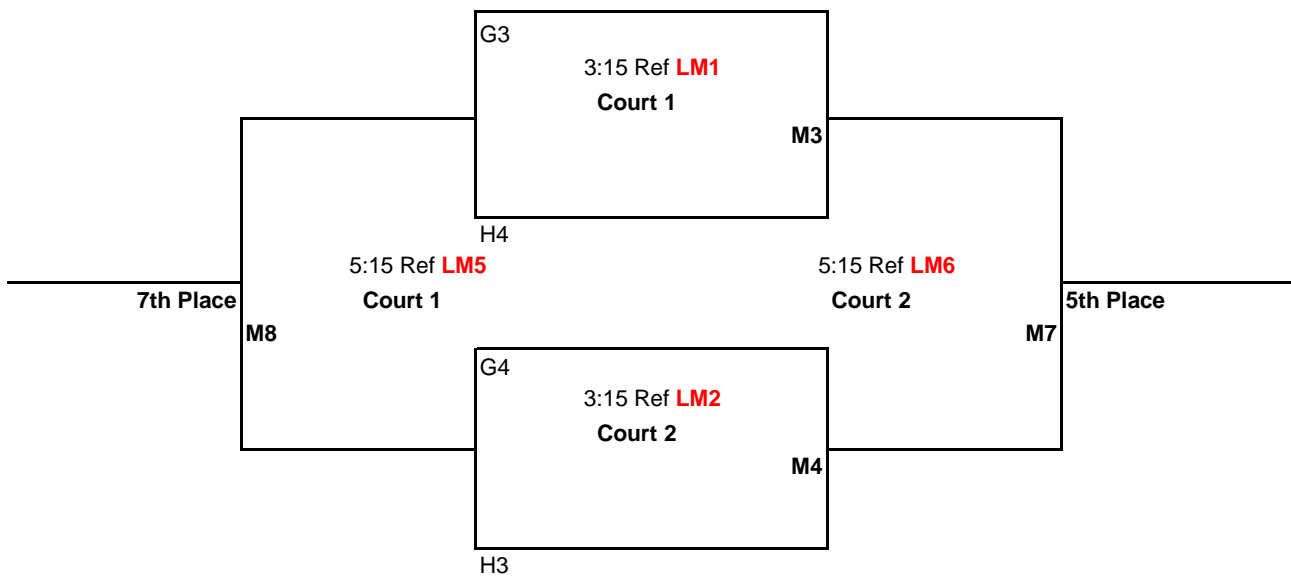

CEVA Presents
14U
March 3, 2012
The Hoop, Salem
Diamond Division

Matches (**M1, M2, M3, M4, & M5**) will be: best 2 out of 3
Games 1 & 2 to 25 points
Game 3 to 15 points-switch sides at 8
All games: No Cap, win by 2 points

Matches (**M6, M7, & M8**) will be:
1 Game to 25 points
No Cap, win by 2 points