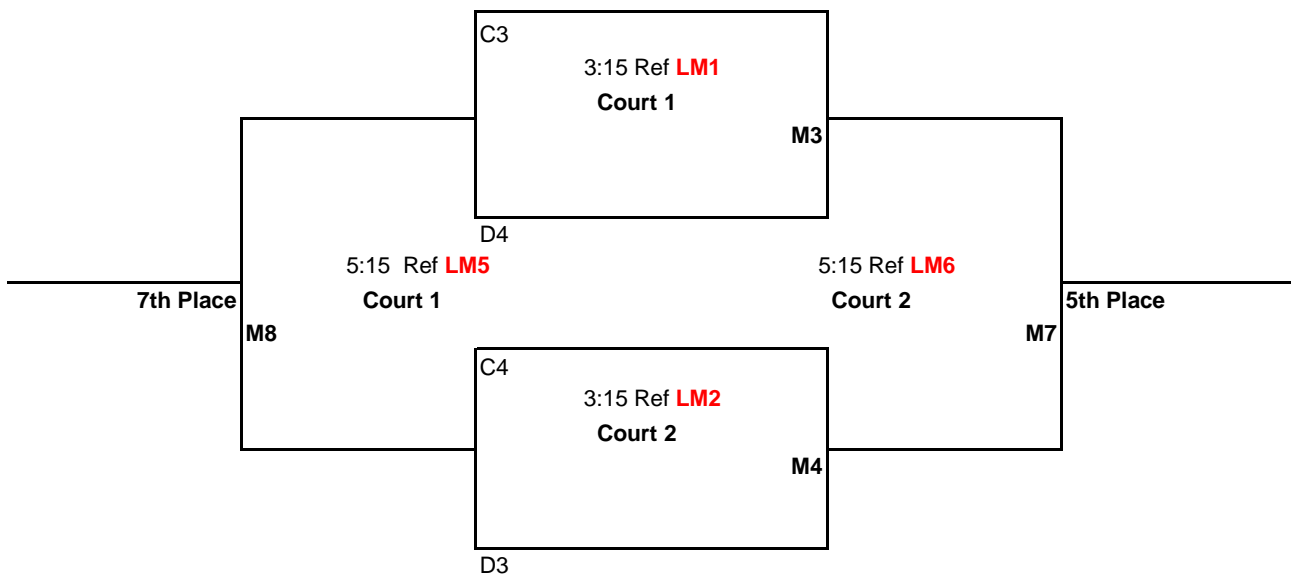

CEVA Presents
14U
March 3, 2012
The Courts, Beaverton
Silver Division

Matches (**M1, M2, M3, M4, & M5**) will be: best 2 out of 3
Games 1 & 2 to 25 points
Game 3 to 15 points-switch sides at 8
All games: No Cap, win by 2 points

Matches (**M6, M7, & M8**) will be:
1 Game to 25 points
No Cap, win by 2 points