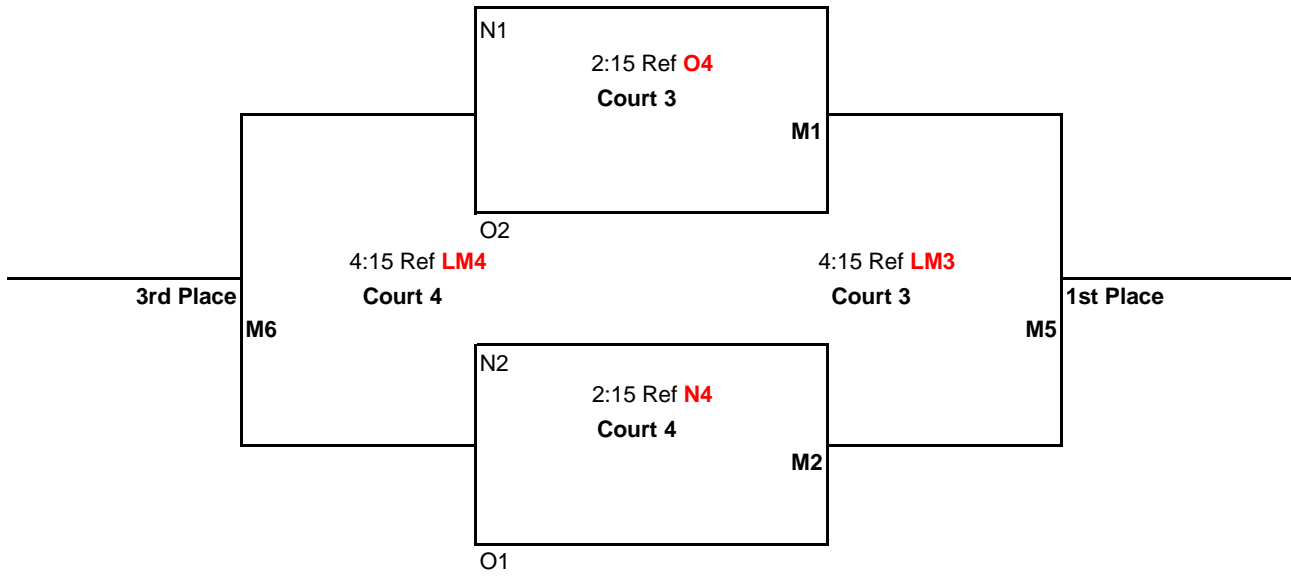

CEVA Presents
14U
March 3, 2012
The Courts, Beaverton
Comeback Division

Matches (**M1, M2, M3, M4, & M5**) will be: best 2 out of 3
Games 1 & 2 to 25 points
Game 3 to 15 points-switch sides at 8
All games: No Cap, win by 2 points

Matches (**M6, M7, & M8**) will be:
1 Game to 25 points
No Cap, win by 2 points