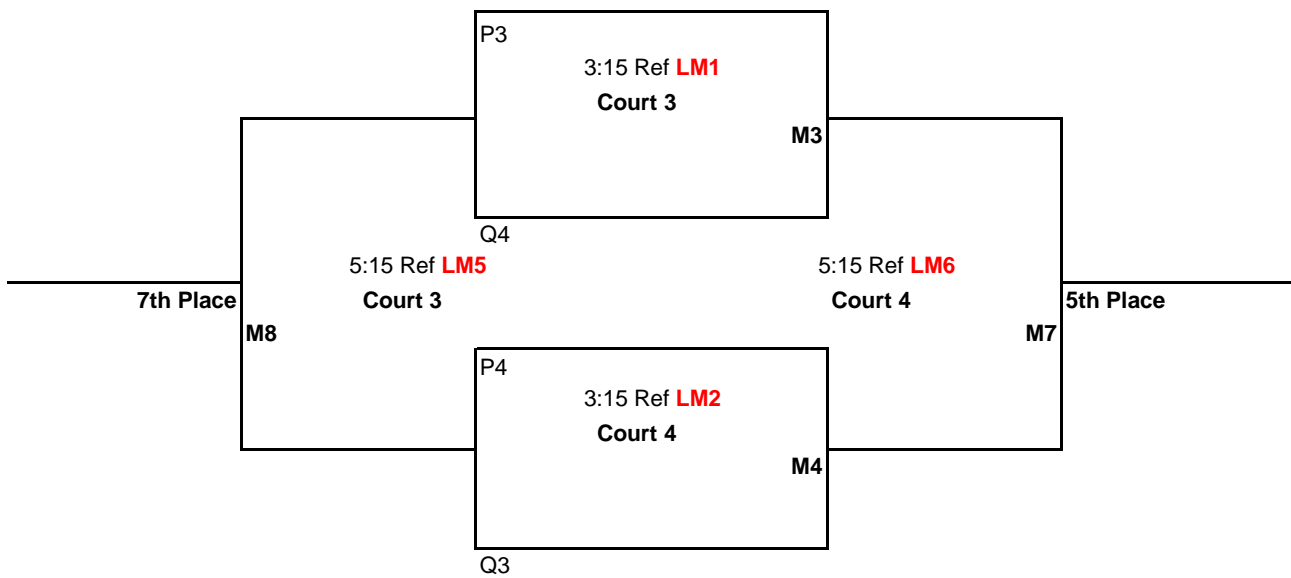

CEVA Presents
14U
March 3, 2012
Prairie High School, Vancouver
Competition Division

Matches (**M1, M2, M3, M4, & M5**) will be: best 2 out of 3
Games 1 & 2 to 25 points
Game 3 to 15 points-switch sides at 8
All games: No Cap, win by 2 points

Matches (**M6, M7, & M8**) will be:
1 Game to 25 points
No Cap, win by 2 points