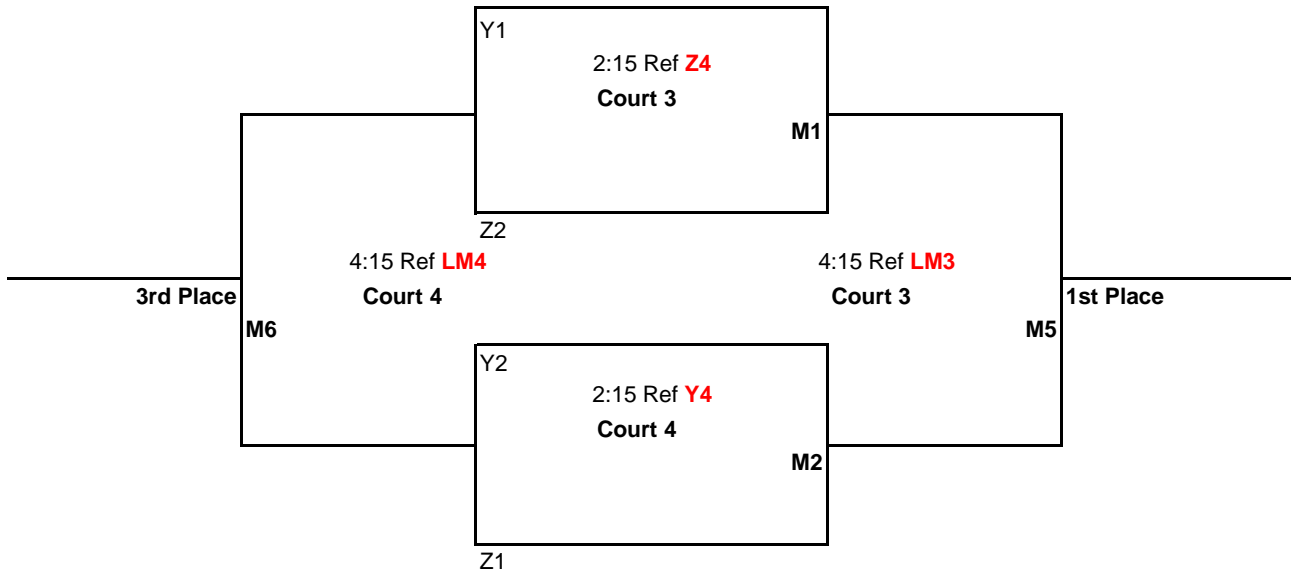

CEVA Presents
14U
March 3, 2012
The Hoop, Salem
Classic Division

Matches (**M1, M2, M3, M4, & M5**) will be: best 2 out of 3
Games 1 & 2 to 25 points
Game 3 to 15 points-switch sides at 8
All games: No Cap, win by 2 points

Matches (**M6, M7, & M8**) will be:
1 Game to 25 points
No Cap, win by 2 points