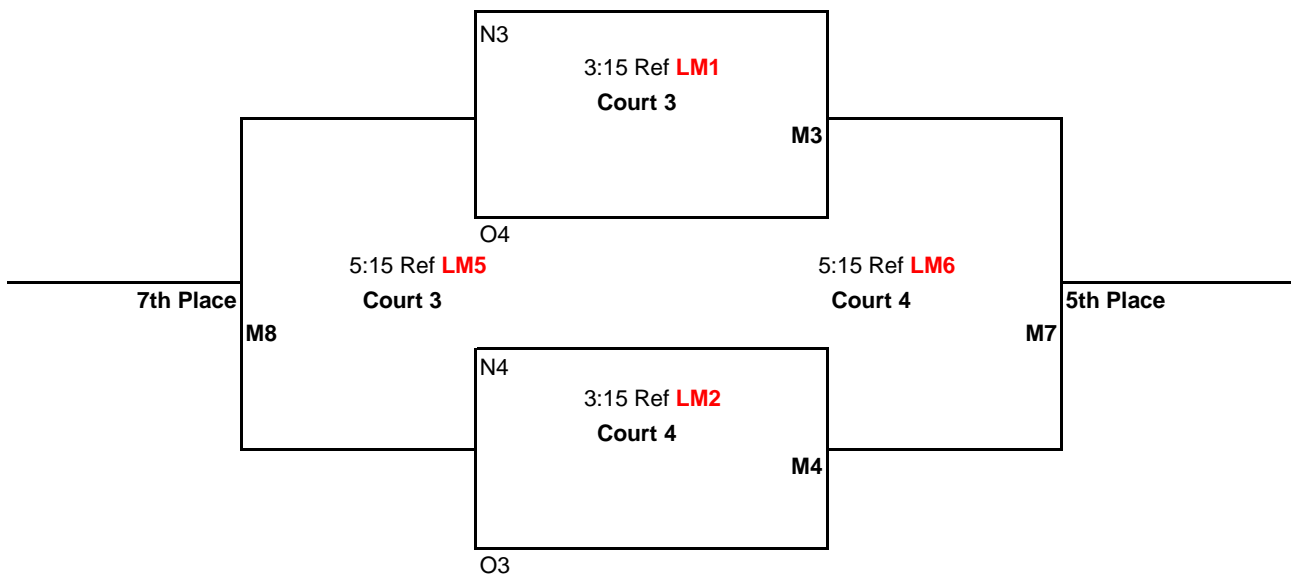

CEVA Presents
14U
March 3, 2012
The Courts, Beaverton
Comeback Division

Matches (**M1, M2, M3, M4, & M5**) will be: best 2 out of 3
Games 1 & 2 to 25 points
Game 3 to 15 points-switch sides at 8
All games: No Cap, win by 2 points

Matches (**M6, M7, & M8**) will be:
1 Game to 25 points
No Cap, win by 2 points