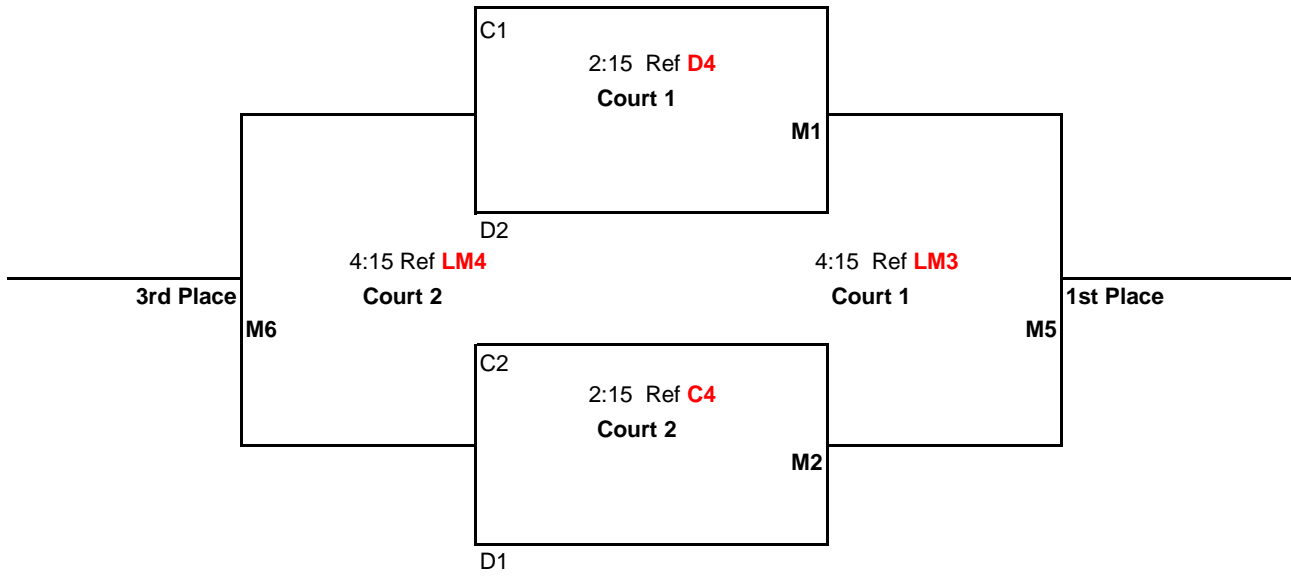

Matches (**M1, M2, M3, M4, & M5**) will be: best 2 out of 3
Games 1 & 2 to 25 points
Game 3 to 15 points-switch sides at 8
All games: No Cap, win by 2 points

Matches (**M6, M7, & M8**) will be:
1 Game to 25 points
No Cap, win by 2 points