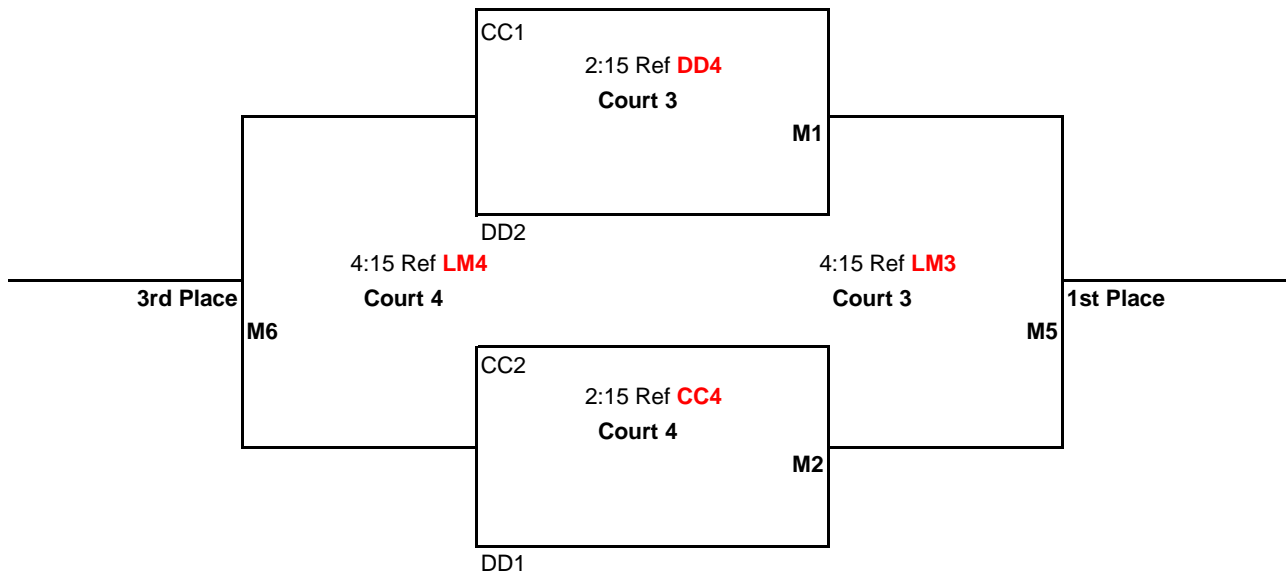

CEVA Presents
14U
March 3, 2012
Albany Boys & Girls Club
Constellation Division