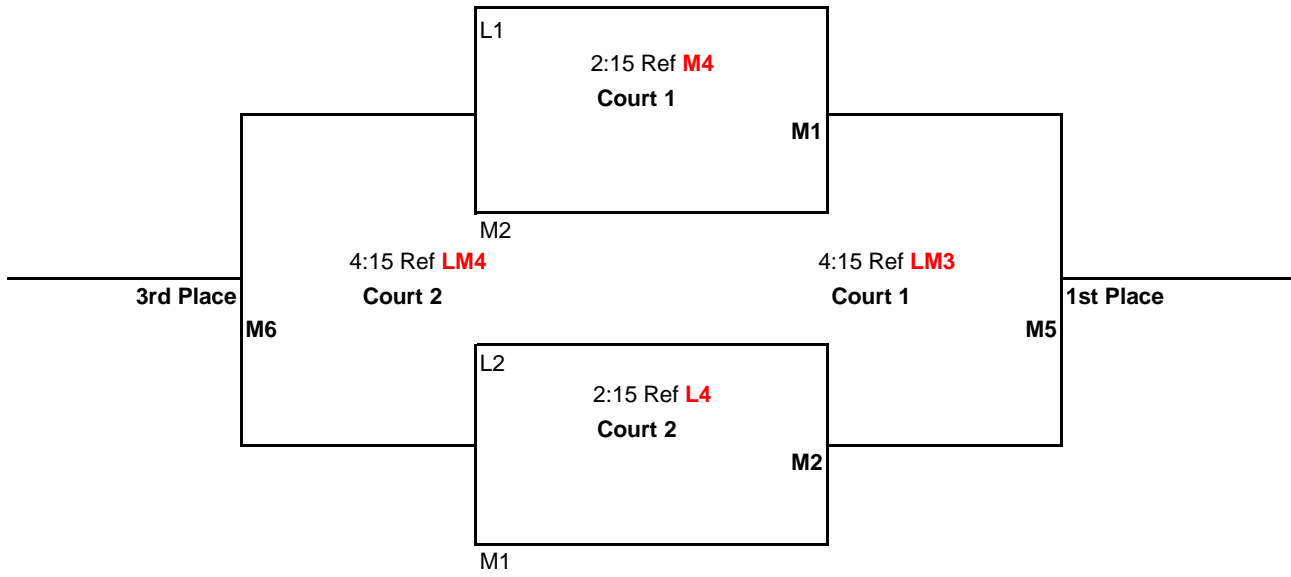

CEVA Presents
14U
March 3, 2012
Southridge High School
Conquest Division

Matches (**M1, M2, M3, M4, & M5**) will be: best 2 out of 3
Games 1 & 2 to 25 points
Game 3 to 15 points-switch sides at 8
All games: No Cap, win by 2 points

Matches (**M6, M7, & M8**) will be:
1 Game to 25 points
No Cap, win by 2 points