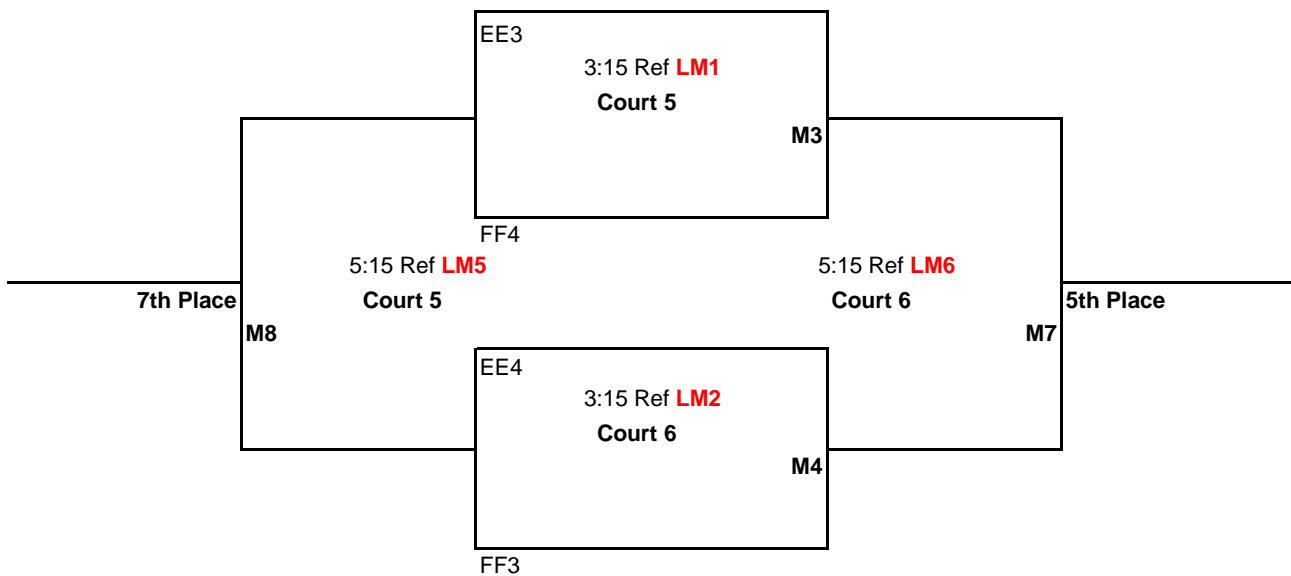

CEVA Presents
14U
March 3, 2012
The Hoop, Salem
Cinderella Division

Matches (**M1, M2, M3, M4, & M5**) will be: best 2 out of 3
Games 1 & 2 to 25 points
Game 3 to 15 points-switch sides at 8
All games: No Cap, win by 2 points

Matches (**M6, M7, & M8**) will be:
1 Game to 25 points
No Cap, win by 2 points