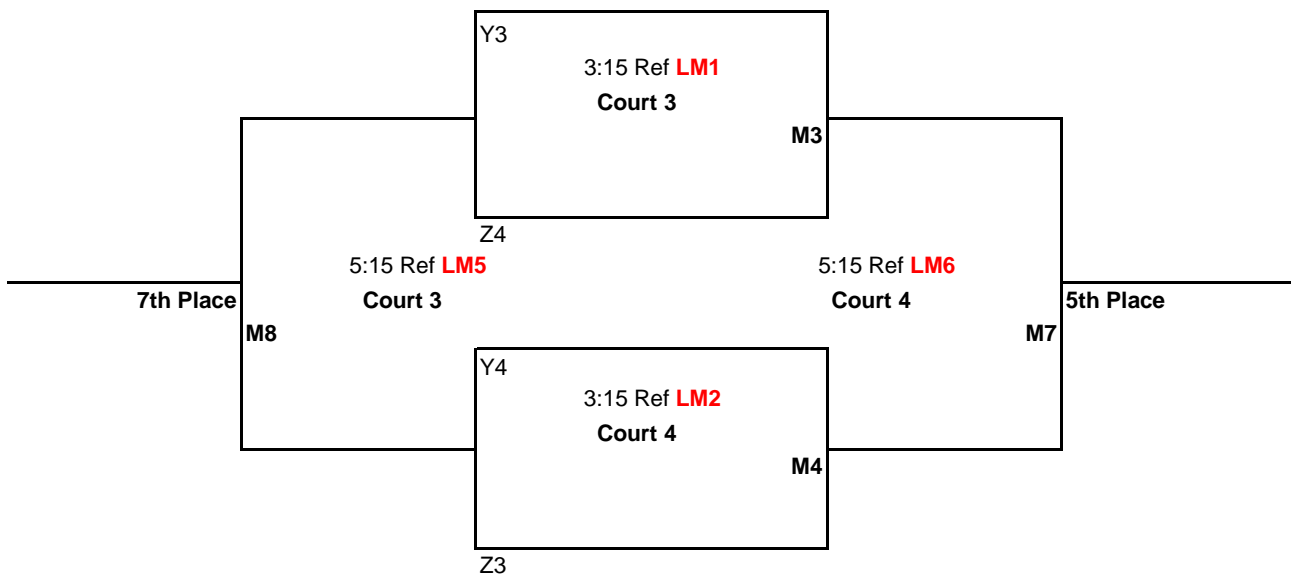

CEVA Presents
14U
March 3, 2012
The Hoop, Salem
Classic Division

Matches (**M1, M2, M3, M4, & M5**) will be: best 2 out of 3
Games 1 & 2 to 25 points
Game 3 to 15 points-switch sides at 8
All games: No Cap, win by 2 points

Matches (**M6, M7, & M8**) will be:
1 Game to 25 points
No Cap, win by 2 points