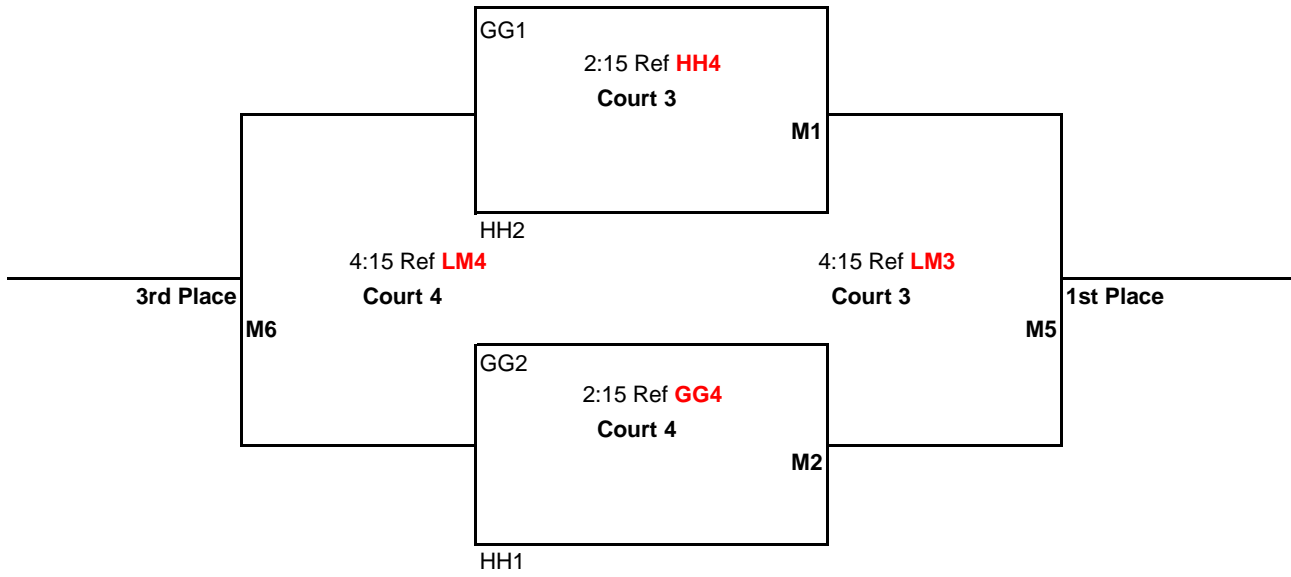

Games 1 & 2 to 25 points

Game 3 to 15 points

All games: No Cap, win by 2 points

Bracket Play: Attached

CEVA Presents  
 14U  
 March 3, 2012  
 Albany Boys & Girls Club  
 Captivation Division

Matches (**M1, M2, M3, M4, & M5**) will be: best 2 out of 3  
 Games 1 & 2 to 25 points  
 Game 3 to 15 points-switch sides at 8  
 All games: No Cap, win by 2 points