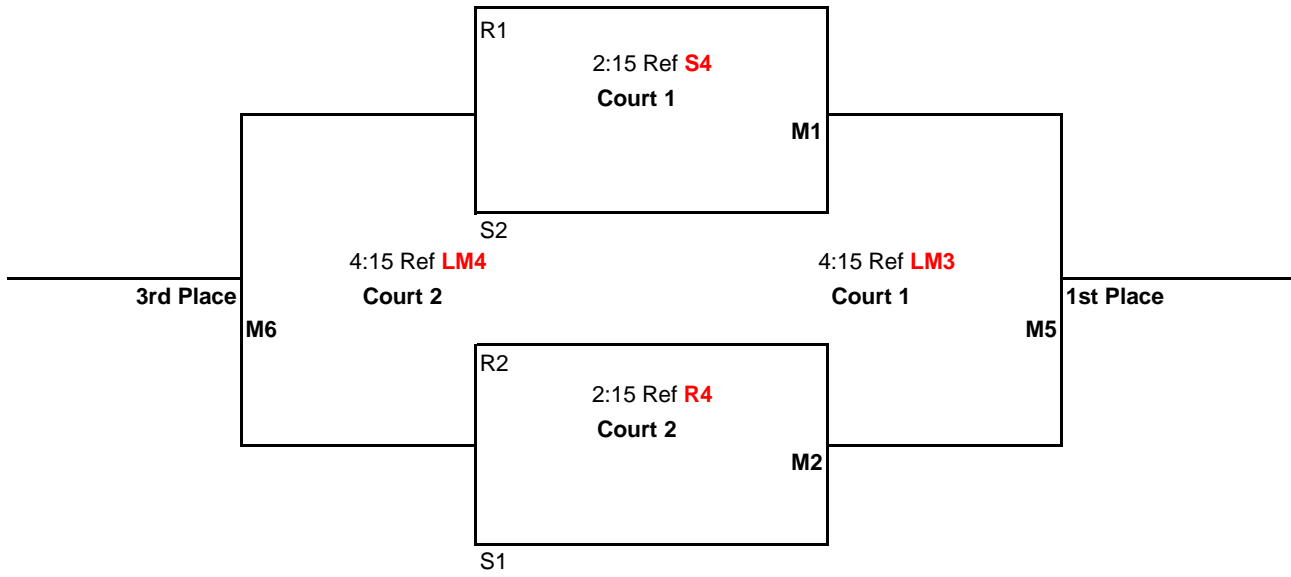

CEVA Presents
14U
March 3, 2012
Mt. Hood Community College
Constitution Division

Matches (**M1, M2, M3, M4, & M5**) will be: best 2 out of 3
Games 1 & 2 to 25 points
Game 3 to 15 points-switch sides at 8
All games: No Cap, win by 2 points

Matches (**M6, M7, & M8**) will be:
1 Game to 25 points
No Cap, win by 2 points