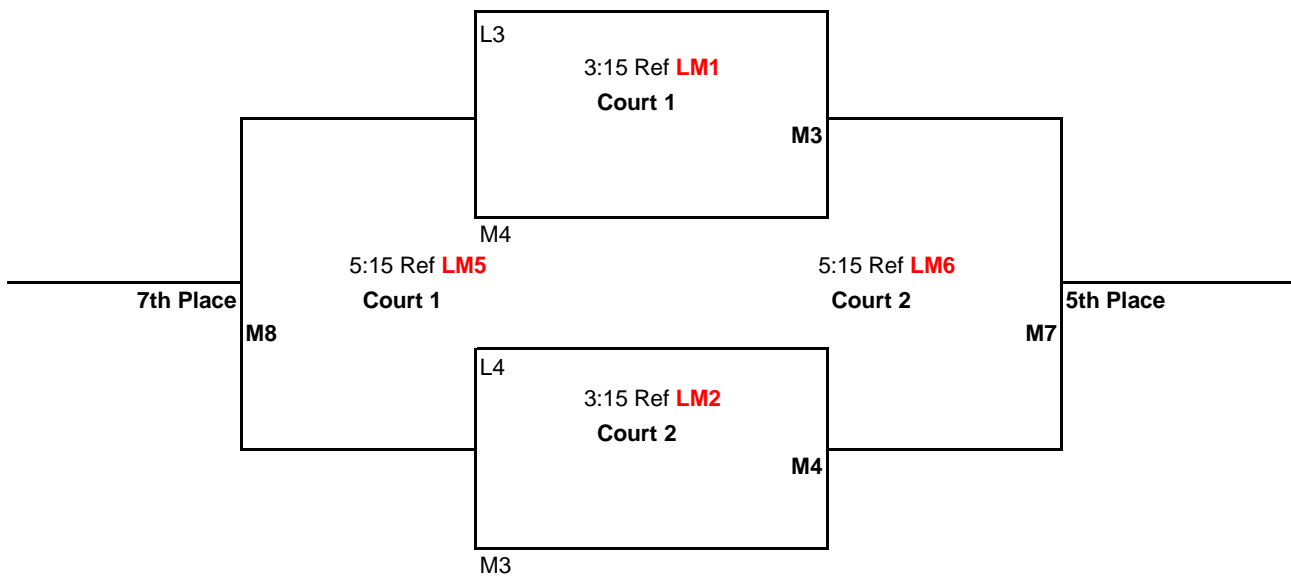

CEVA Presents
14U
March 3, 2012
Southridge High School
Conquest Division

Matches (**M1, M2, M3, M4, & M5**) will be: best 2 out of 3
Games 1 & 2 to 25 points
Game 3 to 15 points-switch sides at 8
All games: No Cap, win by 2 points

Matches (**M6, M7, & M8**) will be:
1 Game to 25 points
No Cap, win by 2 points