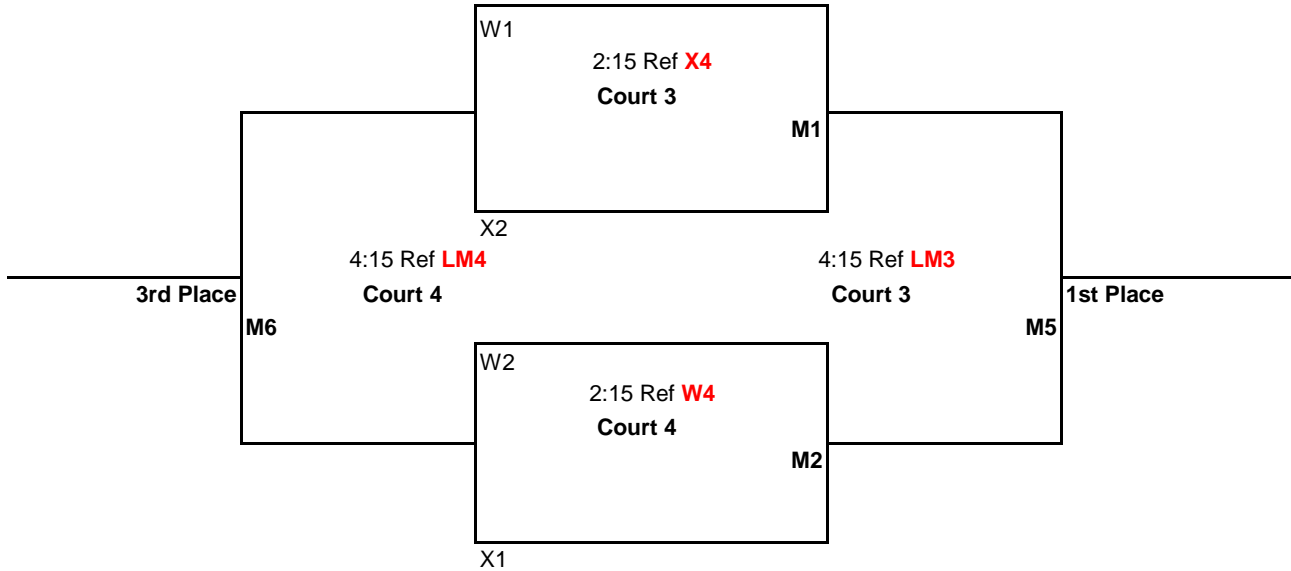

CEVA Presents
14U
March 3, 2012
Mt. Hood Community College
Challenge Division

Matches (**M1, M2, M3, M4, & M5**) will be: best 2 out of 3
Games 1 & 2 to 25 points
Game 3 to 15 points-switch sides at 8
All games: No Cap, win by 2 points

Matches (**M6, M7, & M8**) will be:
1 Game to 25 points
No Cap, win by 2 points