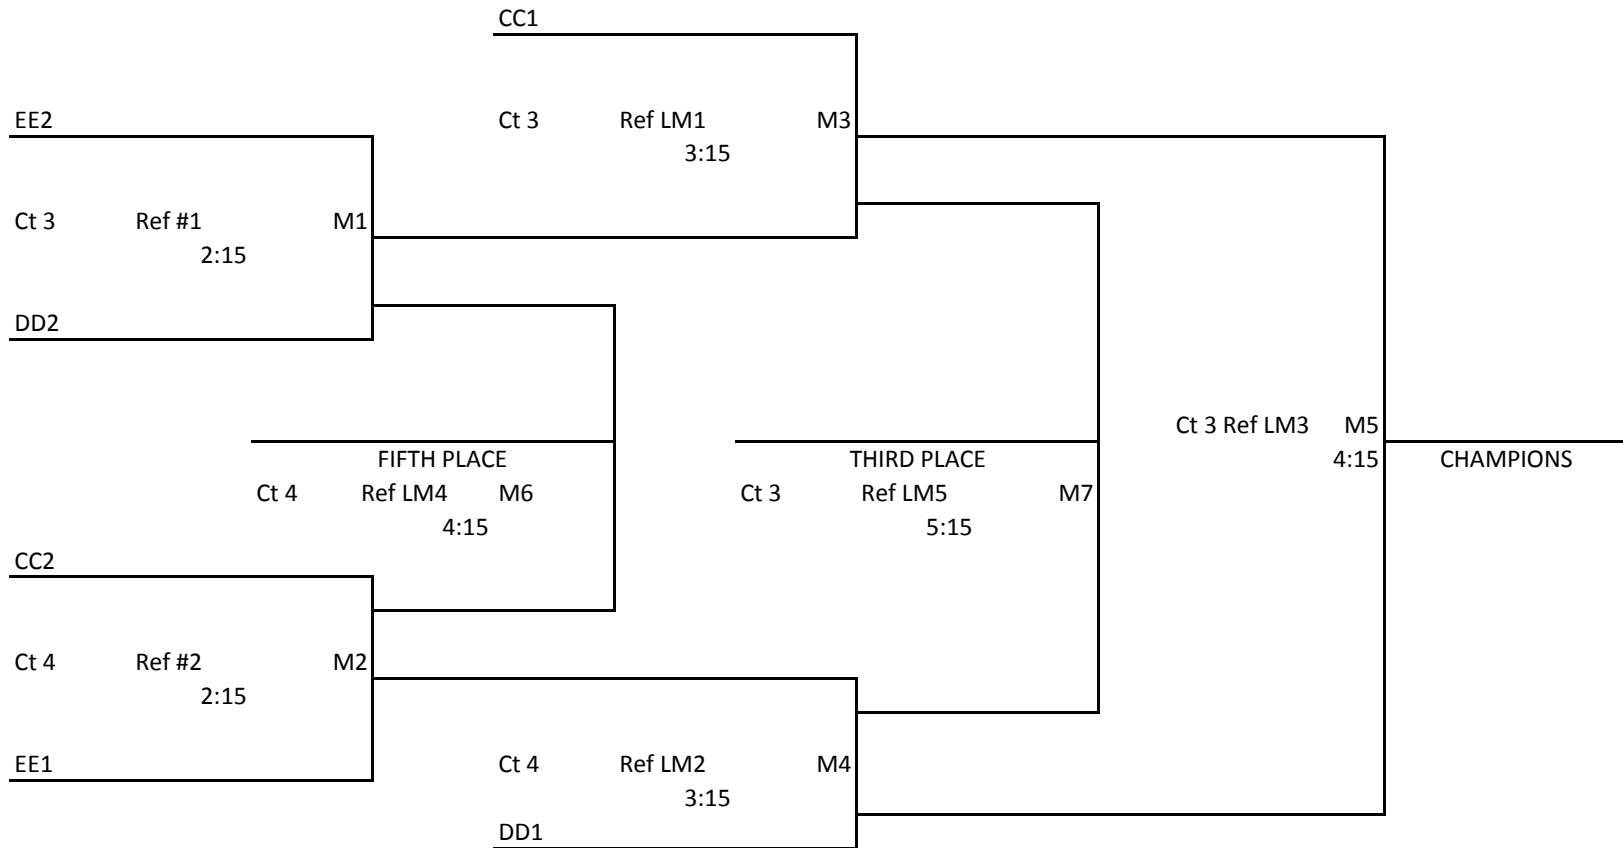

CEVA Presents
16U
March 10th, 2012
The Hoop, Salem
Constellation Division

Matches **(M1, M2, M3, M4, M5)** will be: best 2 out of 3
Games 1 & 2 to 25 points
Game 3 to 15 points-switch sides at 8
All games: No Cap, win by 2 points

Matches **(M6 & M7)** will be:
1 Game to 25 points
No Cap, win by 2 points