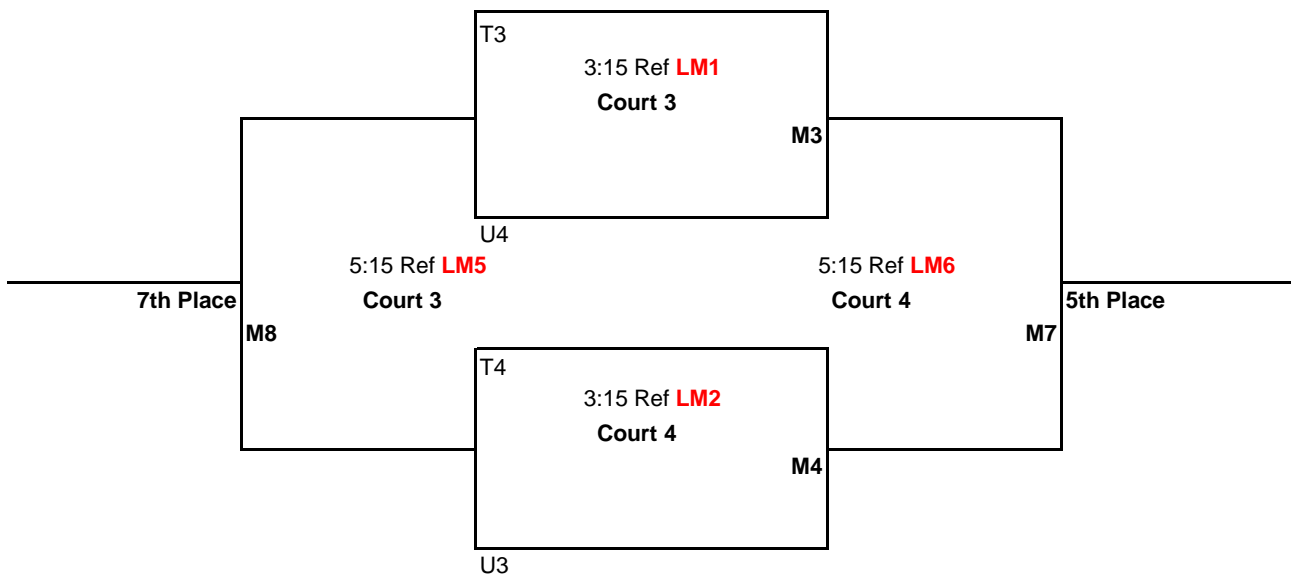

CEVA Presents
16U
March 10th, 2012
Newberg High School
Columbia Division

Matches (**M1, M2, M3, M4, & M5**) will be: best 2 out of 3
Games 1 & 2 to 25 points
Game 3 to 15 points-switch sides at 8
All games: No Cap, win by 2 points

Matches (**M6, M7, & M8**) will be:
1 Game to 25 points
No Cap, win by 2 points