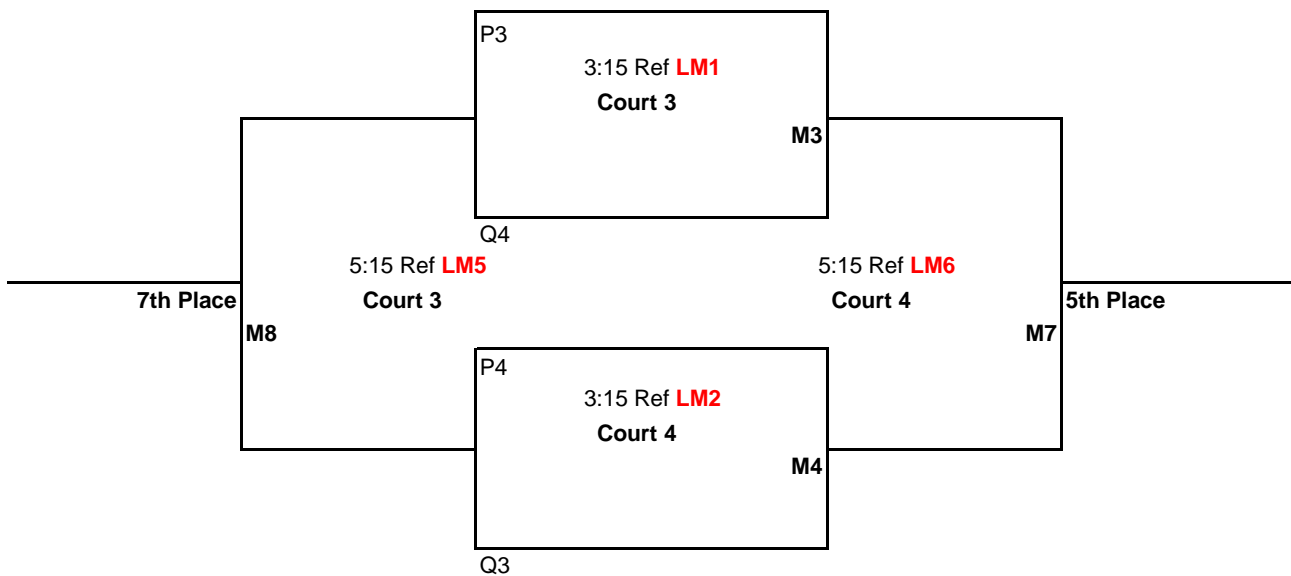

CEVA Presents
16U
March 10th, 2012
Newberg High School
Competition Division

Matches (**M1, M2, M3, M4, & M5**) will be: best 2 out of 3
Games 1 & 2 to 25 points
Game 3 to 15 points-switch sides at 8
All games: No Cap, win by 2 points

Matches (**M6, M7, & M8**) will be:
1 Game to 25 points
No Cap, win by 2 points