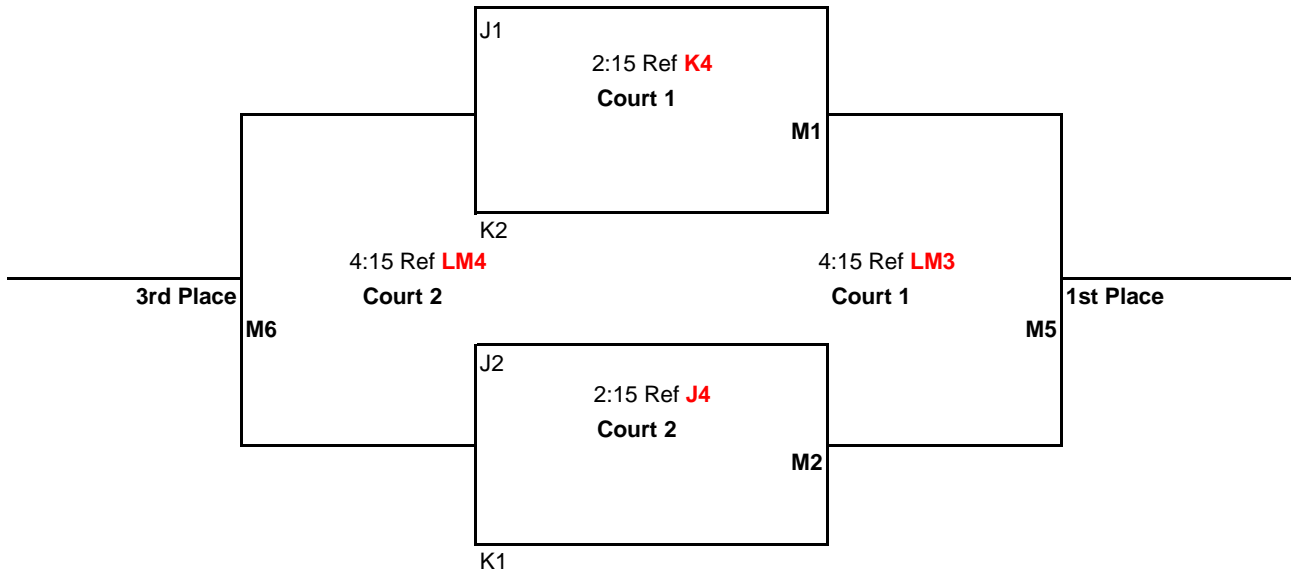

CEVA Presents
16U
March 10th, 2012
Newberg High School
Contender Division

Matches (**M1, M2, M3, M4, & M5**) will be: best 2 out of 3
Games 1 & 2 to 25 points
Game 3 to 15 points-switch sides at 8
All games: No Cap, win by 2 points

Matches (**M6, M7, & M8**) will be:
1 Game to 25 points
No Cap, win by 2 points