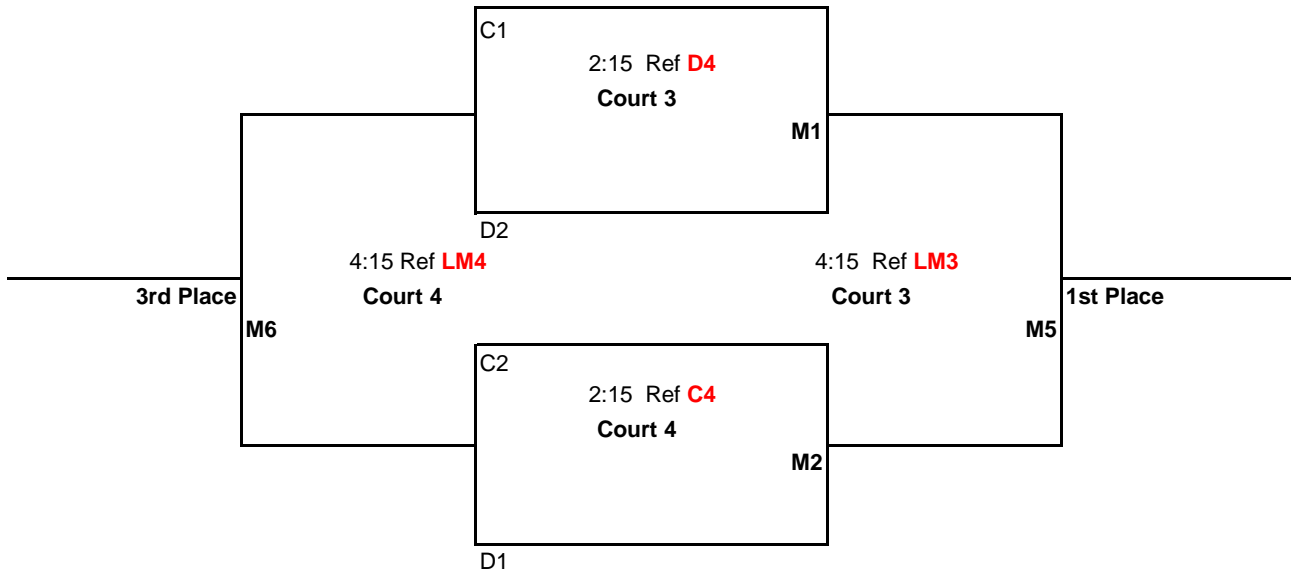

CEVA Presents
16U
March 10th, 2012
Kelso High School
Silver Division

Matches (**M1, M2, M3, M4, & M5**) will be: best 2 out of 3
Games 1 & 2 to 25 points
Game 3 to 15 points-switch sides at 8
All games: No Cap, win by 2 points

Matches (**M6, M7, & M8**) will be:
1 Game to 25 points
No Cap, win by 2 points