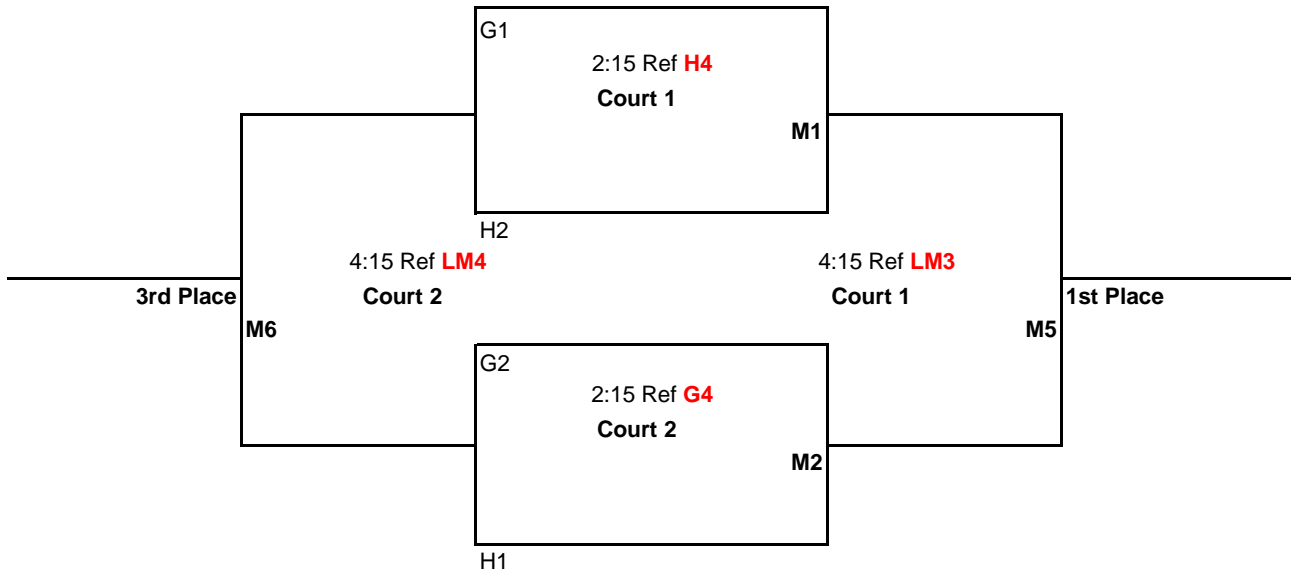

CEVA Presents
16U
March 10, 2012
The Courts, Beaverton
Diamond Division

Matches (**M1, M2, M3, M4, & M5**) will be: best 2 out of 3
Games 1 & 2 to 25 points
Game 3 to 15 points-switch sides at 8
All games: No Cap, win by 2 points

Matches (**M6, M7, & M8**) will be:
1 Game to 25 points
No Cap, win by 2 points