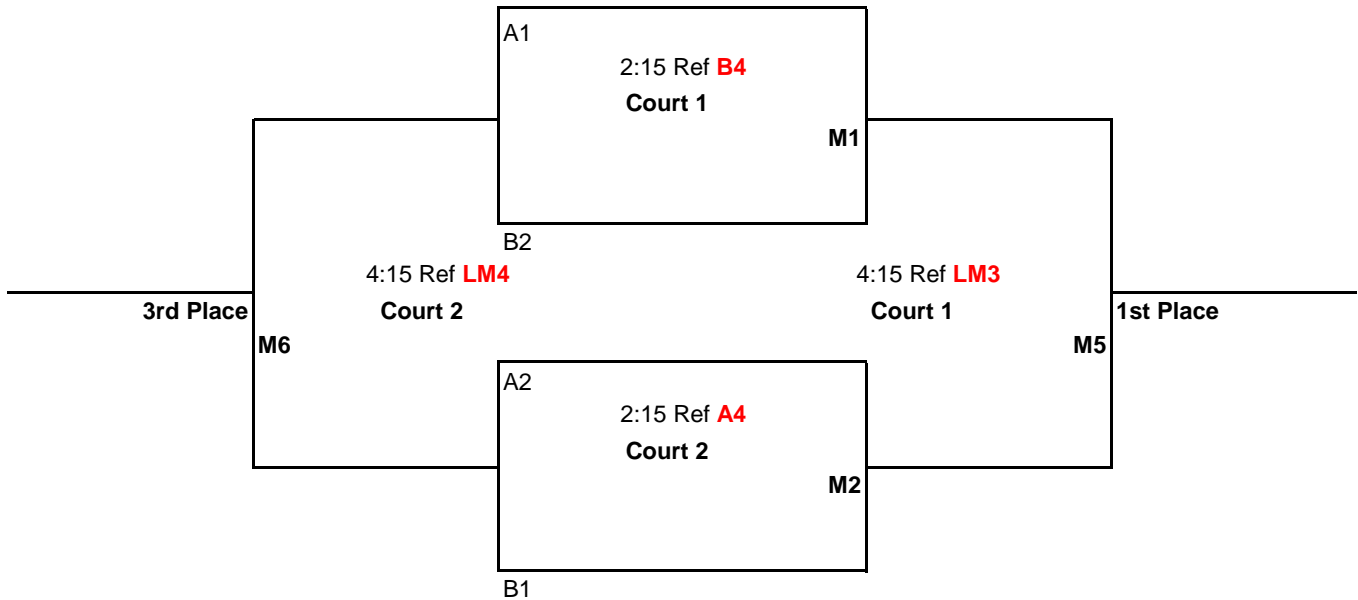

Games 1 & 2 to 25 points

Game 3 to 15 points

All games: No Cap, win by 2 points

Bracket Play: Attached

CEVA Presents
 16U
 March 10th, 2012
 Kelso High School
 Gold Division

Matches **(M1, M2, M3, M4, & M5)** will be: best 2 out of 3
 Games 1 & 2 to 25 points
 Game 3 to 15 points-switch sides at 8
 All games: No Cap, win by 2 points