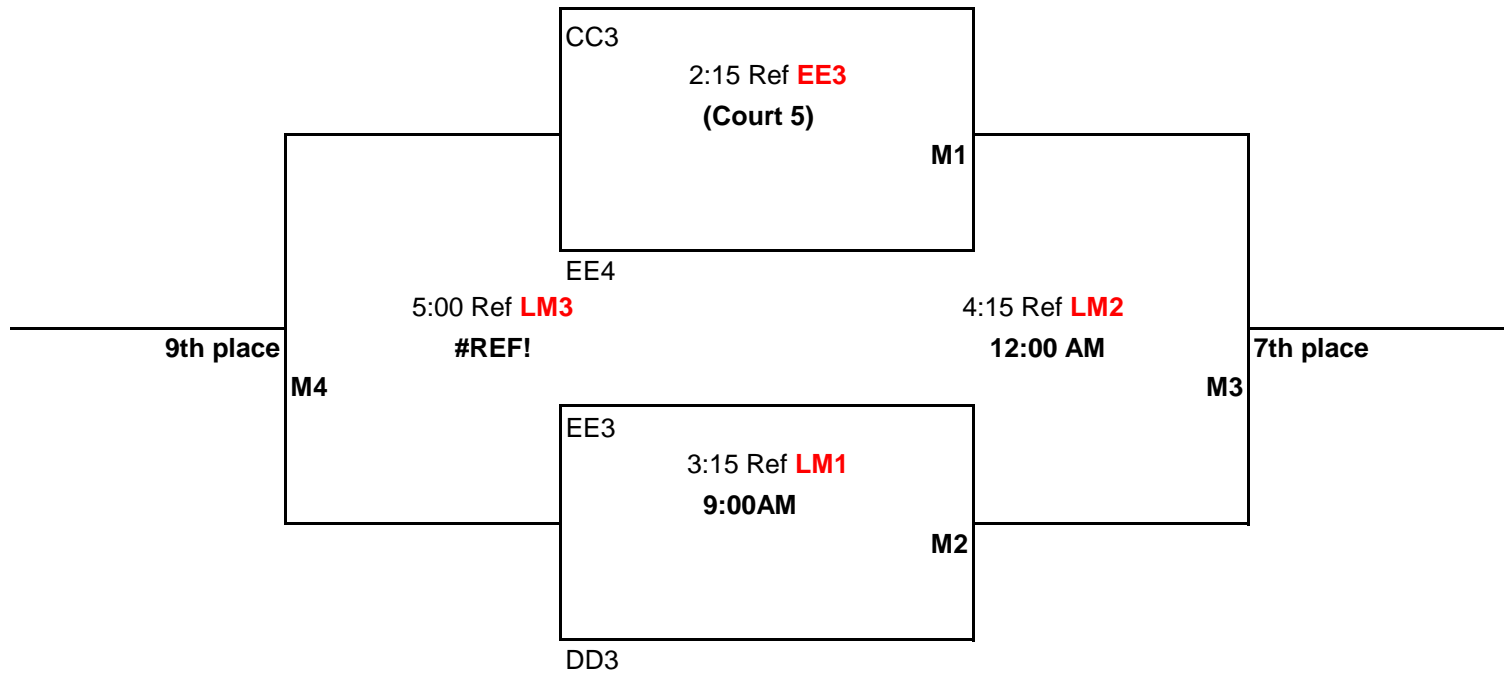

Matches **(M1, M2)** will be: best 2 out of 3
Games 1 & 2 to 25 points
Game 3 to 15 points-switch sides at 8
All games: No Cap, win by 2 points

Matches **(M3, M4)** will be:
1 Game to 25 points
No Cap, win by 2 points