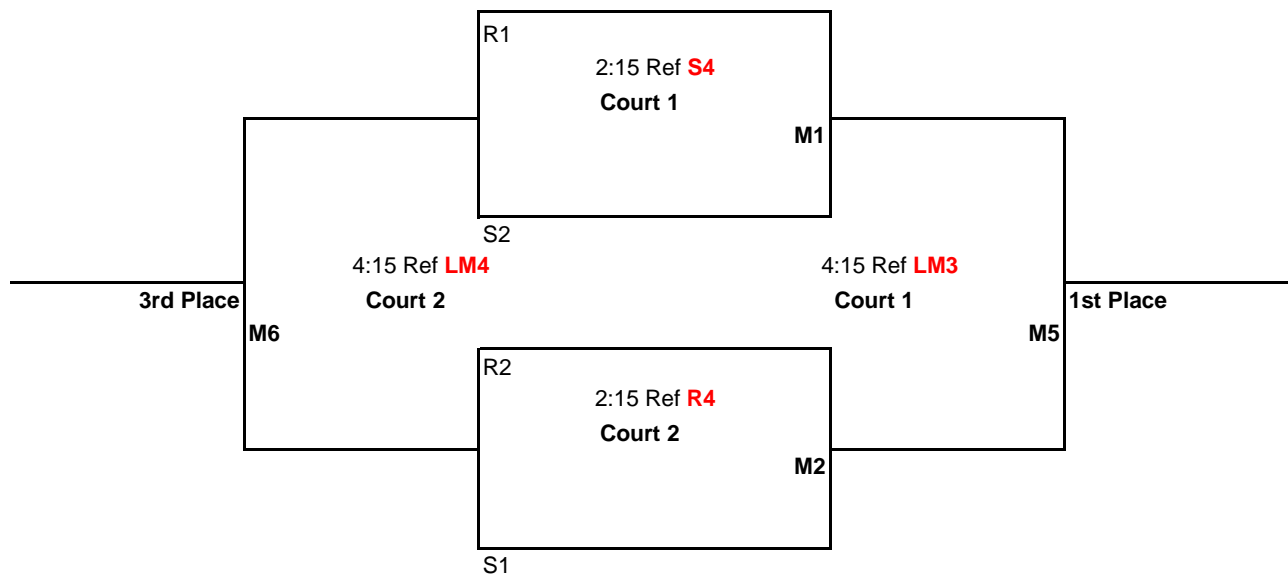

CEVA Presents
16U
March 10th, 2012
Lakeridge High School
Constitution Division

Matches (**M1, M2, M3, M4, & M5**) will be: best 2 out of 3
Games 1 & 2 to 25 points
Game 3 to 15 points-switch sides at 8
All games: No Cap, win by 2 points

Matches (**M6, M7, & M8**) will be:
1 Game to 25 points
No Cap, win by 2 points