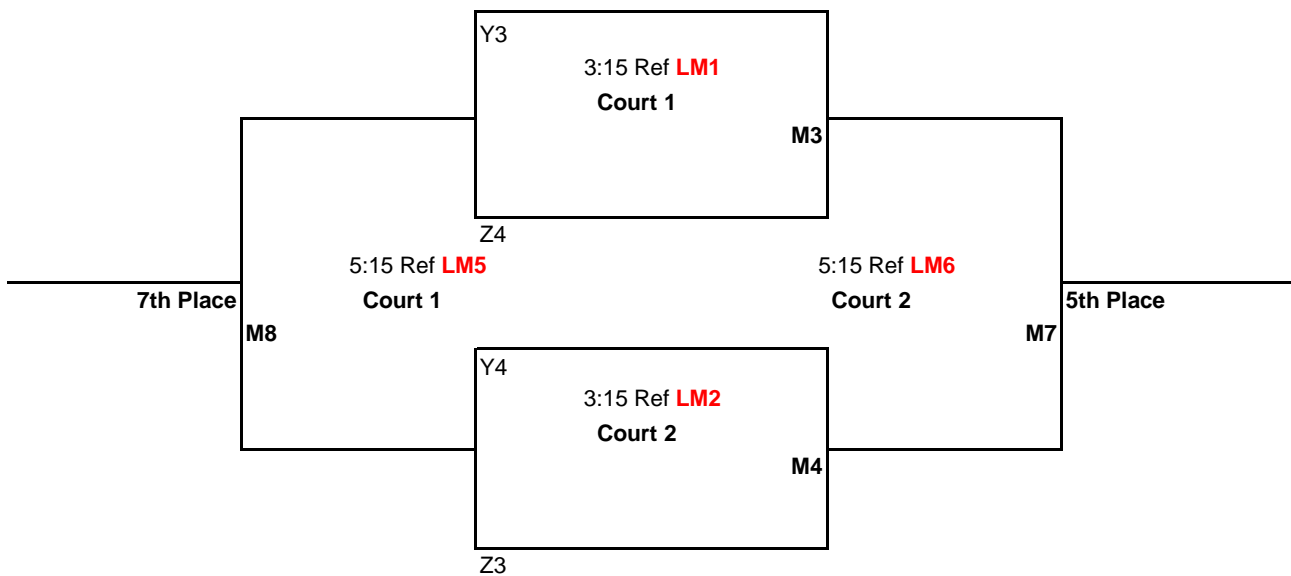

**CEVA Presents
16U
March 10th, 2012
The Hoop, Salem
Classic Division**

Matches (**M1, M2, M3, M4, & M5**) will be: best 2 out of 3
Games 1 & 2 to 25 points
Game 3 to 15 points-switch sides at 8
All games: No Cap, win by 2 points

Matches (**M6, M7, & M8**) will be:
1 Game to 25 points
No Cap, win by 2 points