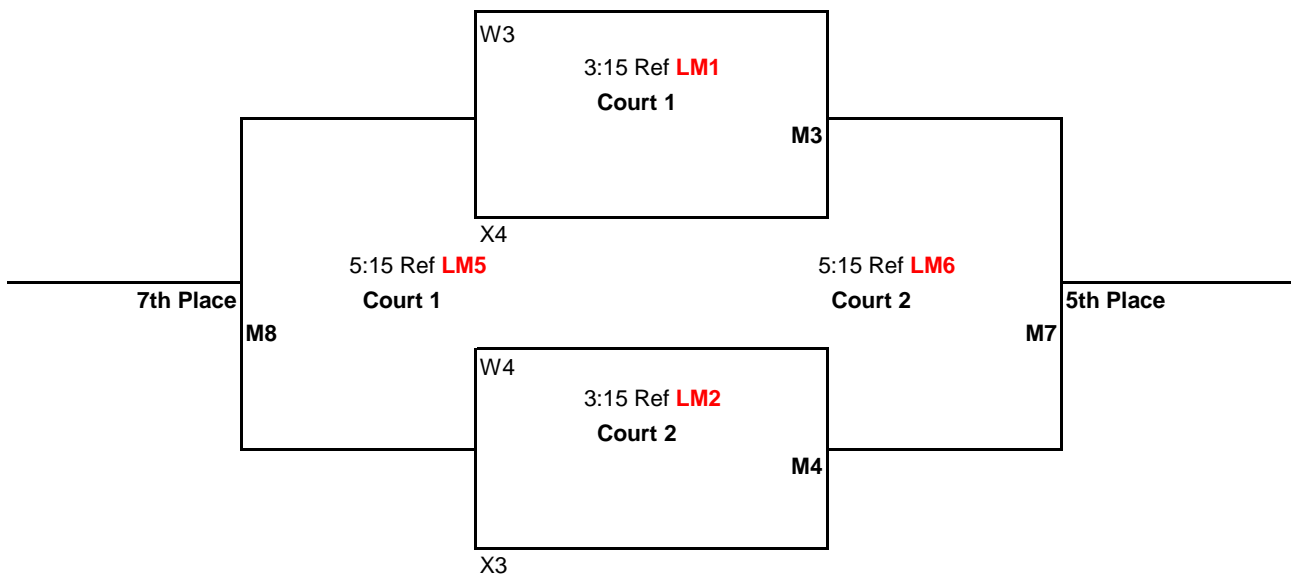

Bracket Play: Attached

CEVA Presents
 16U
 March 10th, 2012
 The Courts, Beaverton
 Challenge Division

Matches (**M1, M2, M3, M4, & M5**) will be: best 2 out of 3
 Games 1 & 2 to 25 points
 Game 3 to 15 points-switch sides at 8
 All games: No Cap, win by 2 points

Matches (**M6, M7, & M8**) will be:
 1 Game to 25 points
 No Cap, win by 2 points

CEVA Presents
16U
March 10th, 2012
The Hoop, Salem

Wilson
MORE WIN.™

7:15 AM Doors Open
7:30 AM Coaches Check-in
8:00 AM Pool Play Begins