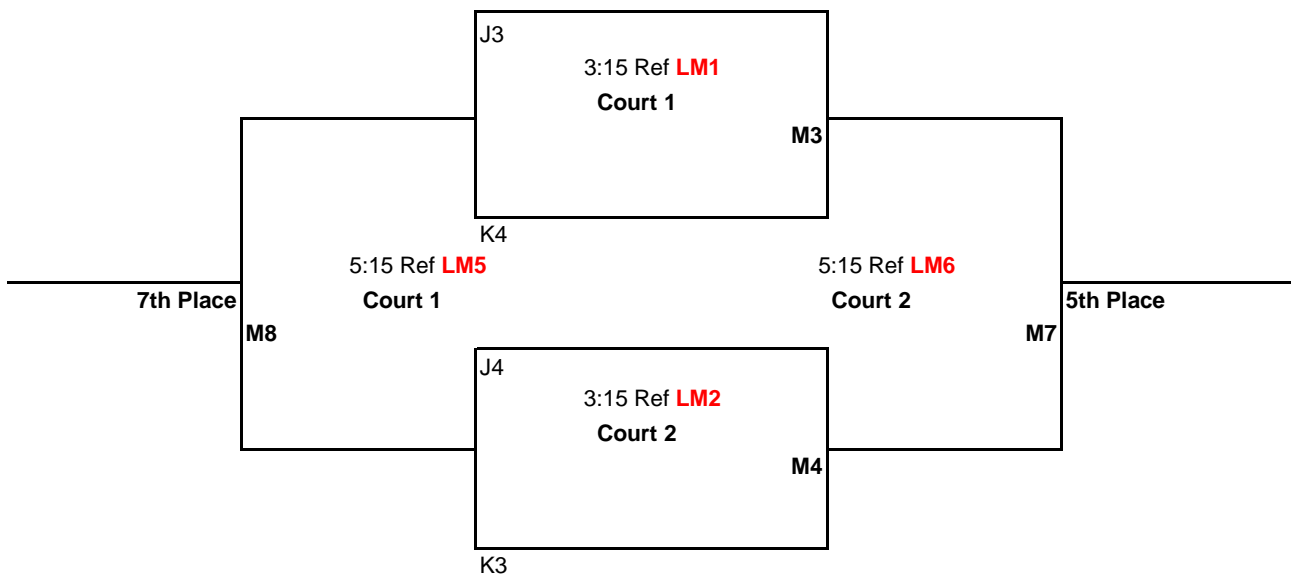

CEVA Presents
16U
March 10th, 2012
Newberg High School
Contender Division

Matches (**M1, M2, M3, M4, & M5**) will be: best 2 out of 3
Games 1 & 2 to 25 points
Game 3 to 15 points-switch sides at 8
All games: No Cap, win by 2 points

Matches (**M6, M7, & M8**) will be:
1 Game to 25 points
No Cap, win by 2 points