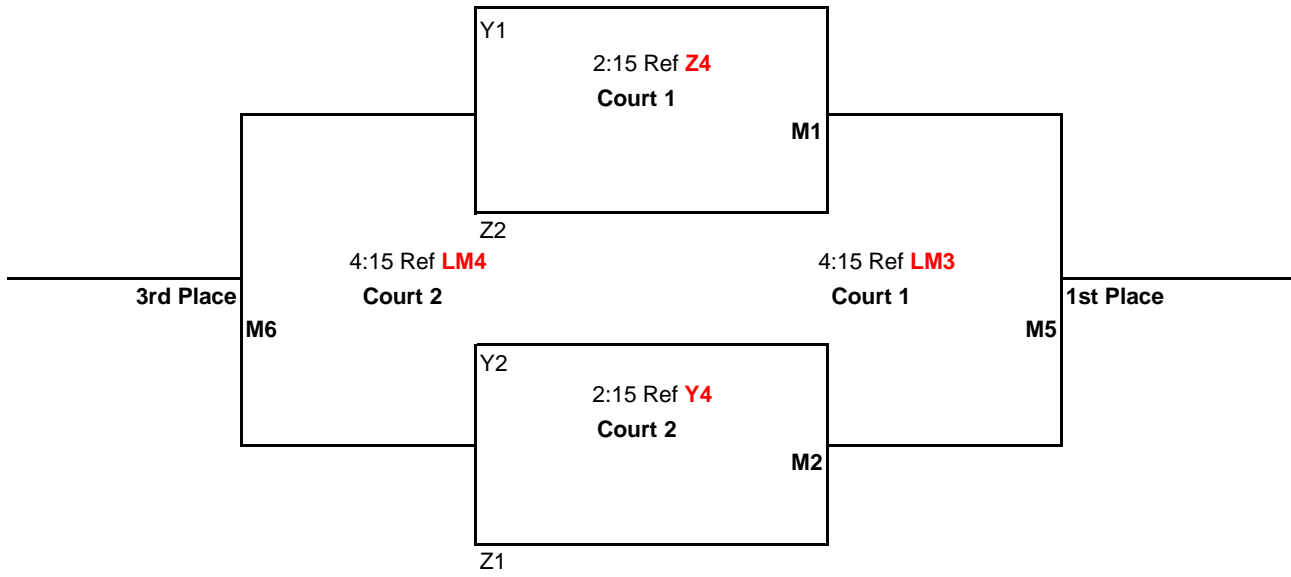

**CEVA Presents
16U
March 10th, 2012
The Hoop, Salem
Classic Division**

Matches (**M1, M2, M3, M4, & M5**) will be: best 2 out of 3
Games 1 & 2 to 25 points
Game 3 to 15 points-switch sides at 8
All games: No Cap, win by 2 points

Matches (**M6, M7, & M8**) will be:
1 Game to 25 points
No Cap, win by 2 points