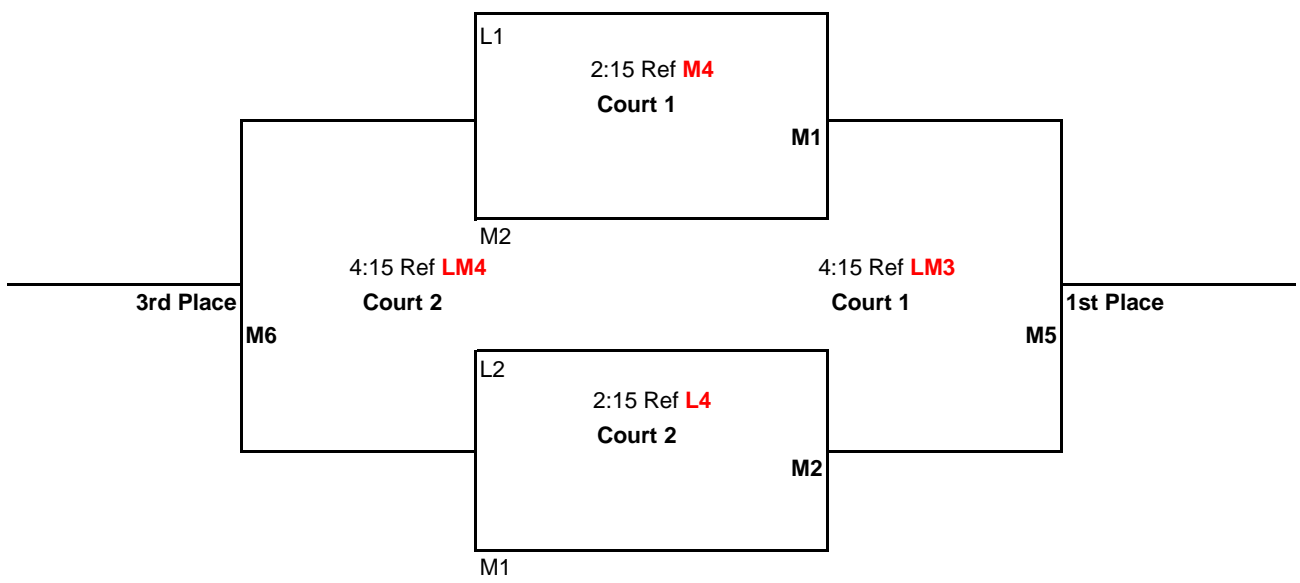

Matches (**M1, M2, M3, M4, & M5**) will be: best 2 out of 3
Games 1 & 2 to 25 points
Game 3 to 15 points-switch sides at 8
All games: No Cap, win by 2 points

Matches (**M6, M7, & M8**) will be:
1 Game to 25 points
No Cap, win by 2 points