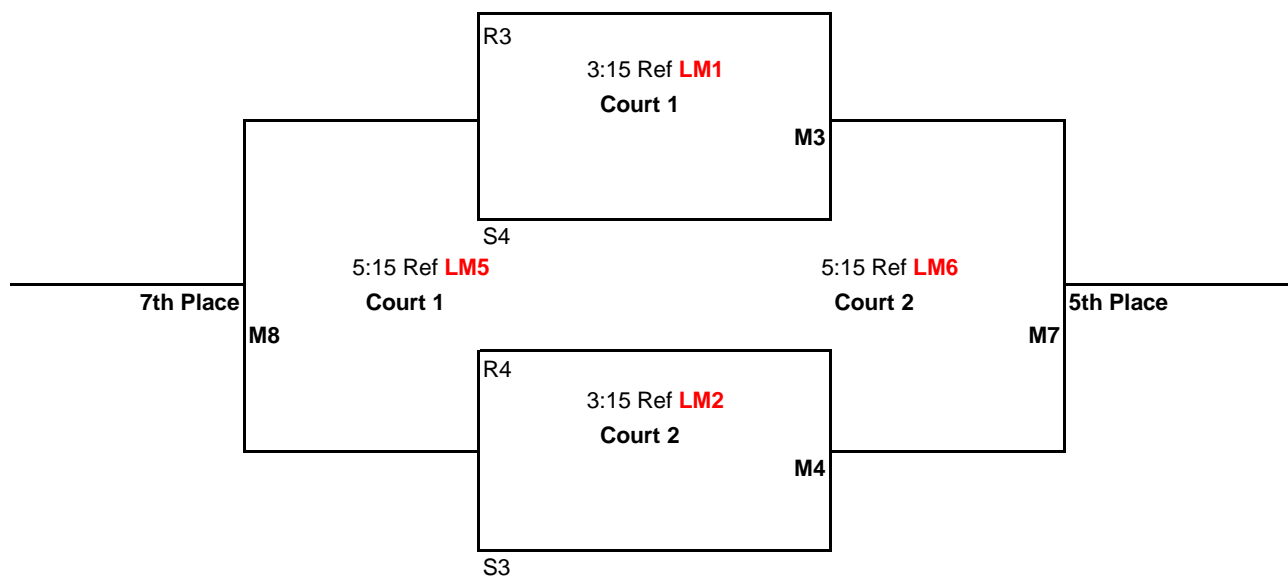

CEVA Presents
16U
March 10th, 2012
Lakeridge High School
Constitution Division

Matches (**M1, M2, M3, M4, & M5**) will be: best 2 out of 3
Games 1 & 2 to 25 points
Game 3 to 15 points-switch sides at 8
All games: No Cap, win by 2 points

Matches (**M6, M7, & M8**) will be:
1 Game to 25 points
No Cap, win by 2 points