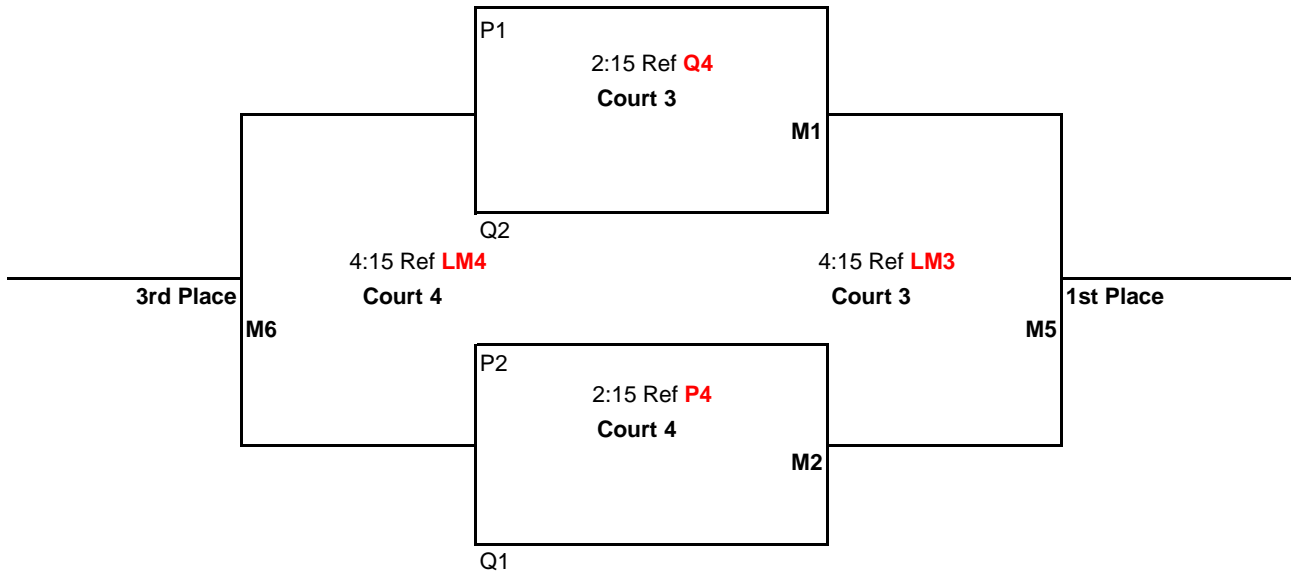

CEVA Presents
16U
March 10th, 2012
Newberg High School
Competition Division

Matches (**M1, M2, M3, M4, & M5**) will be: best 2 out of 3
Games 1 & 2 to 25 points
Game 3 to 15 points-switch sides at 8
All games: No Cap, win by 2 points

Matches (**M6, M7, & M8**) will be:
1 Game to 25 points
No Cap, win by 2 points