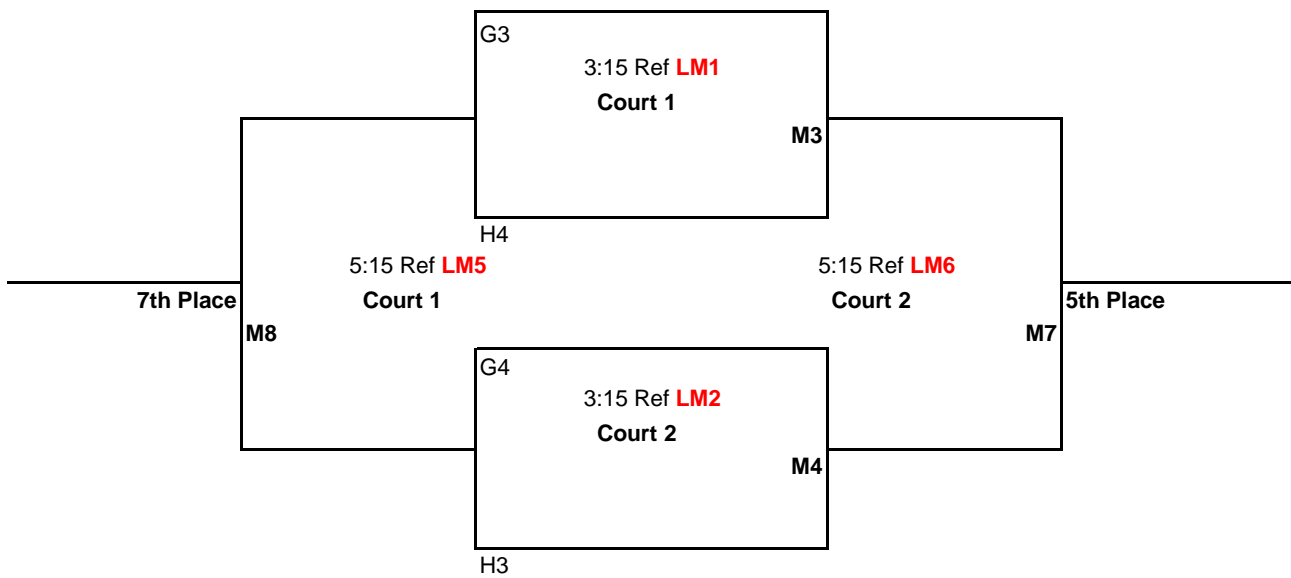

CEVA Presents
16U
March 10, 2012
The Courts, Beaverton
Diamond Division

Matches (**M1, M2, M3, M4, & M5**) will be: best 2 out of 3
Games 1 & 2 to 25 points
Game 3 to 15 points-switch sides at 8
All games: No Cap, win by 2 points

Matches (**M6, M7, & M8**) will be:
1 Game to 25 points
No Cap, win by 2 points