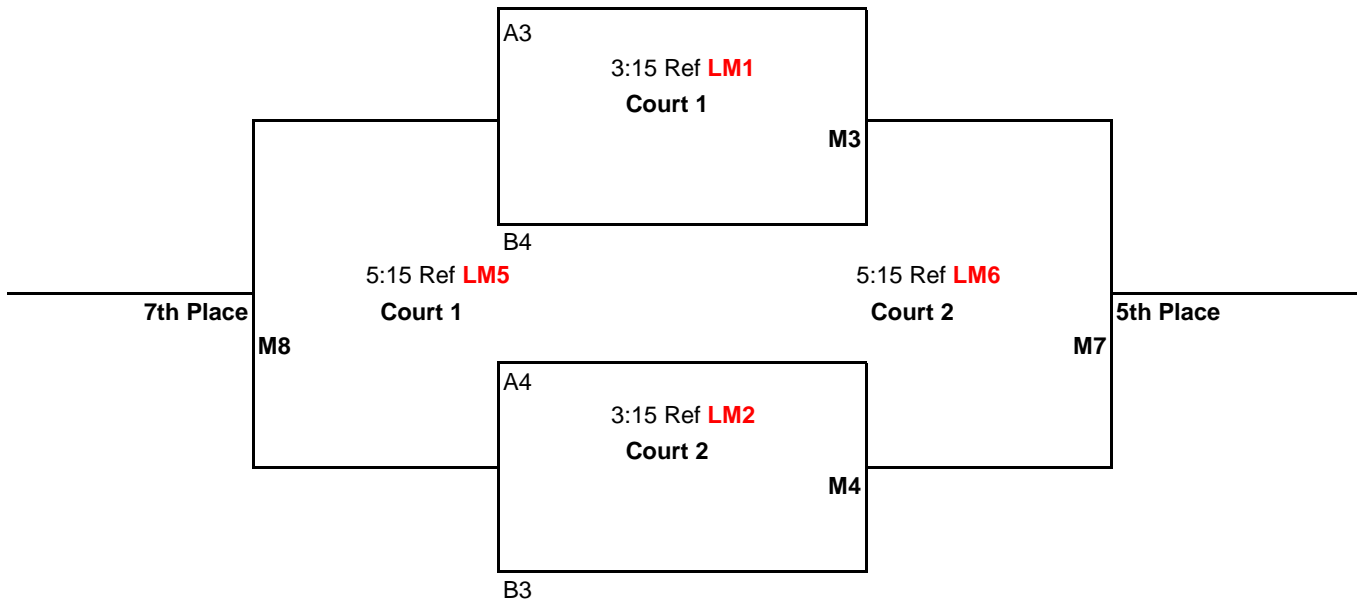

CEVA Presents
16U
March 10th, 2012
Kelso High School
Gold Division

Matches **(M1, M2, M3, M4, & M5)** will be: best 2 out of 3
Games 1 & 2 to 25 points
Game 3 to 15 points-switch sides at 8
All games: No Cap, win by 2 points

Matches **(M6, M7, & M8)** will be:
1 Game to 25 points
No Cap, win by 2 points