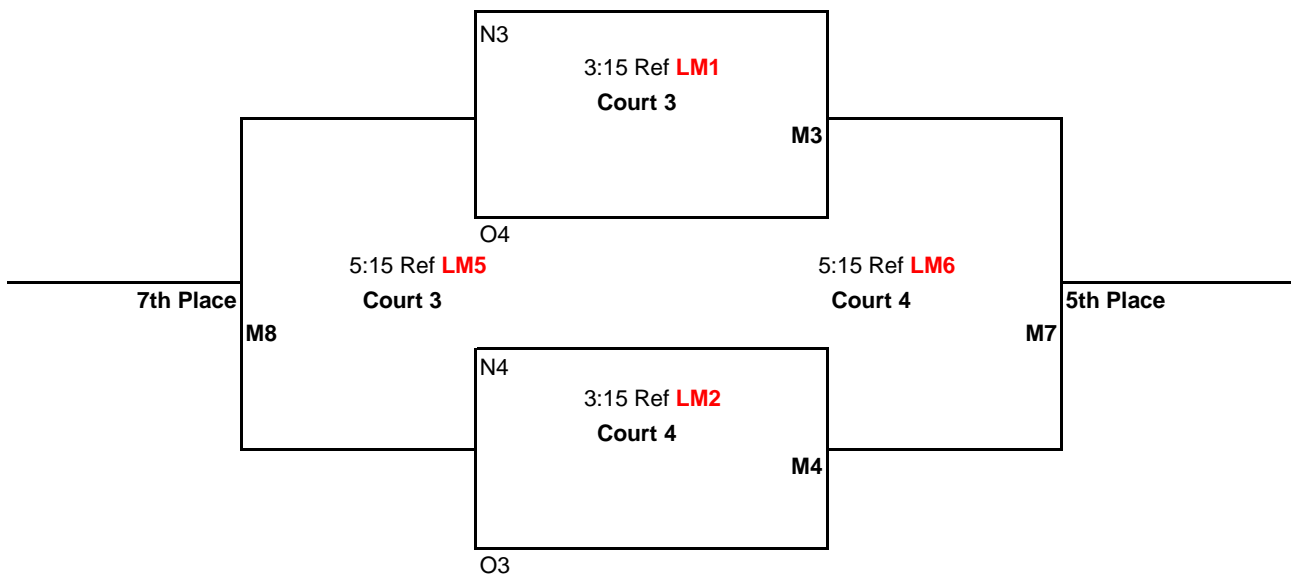

CEVA Presents
16U
March 10th, 2012
Prairie High School, Vancouver, WA
Comeback Division

Matches (**M1, M2, M3, M4, & M5**) will be: best 2 out of 3
Games 1 & 2 to 25 points
Game 3 to 15 points-switch sides at 8
All games: No Cap, win by 2 points

Matches (**M6, M7, & M8**) will be:
1 Game to 25 points
No Cap, win by 2 points