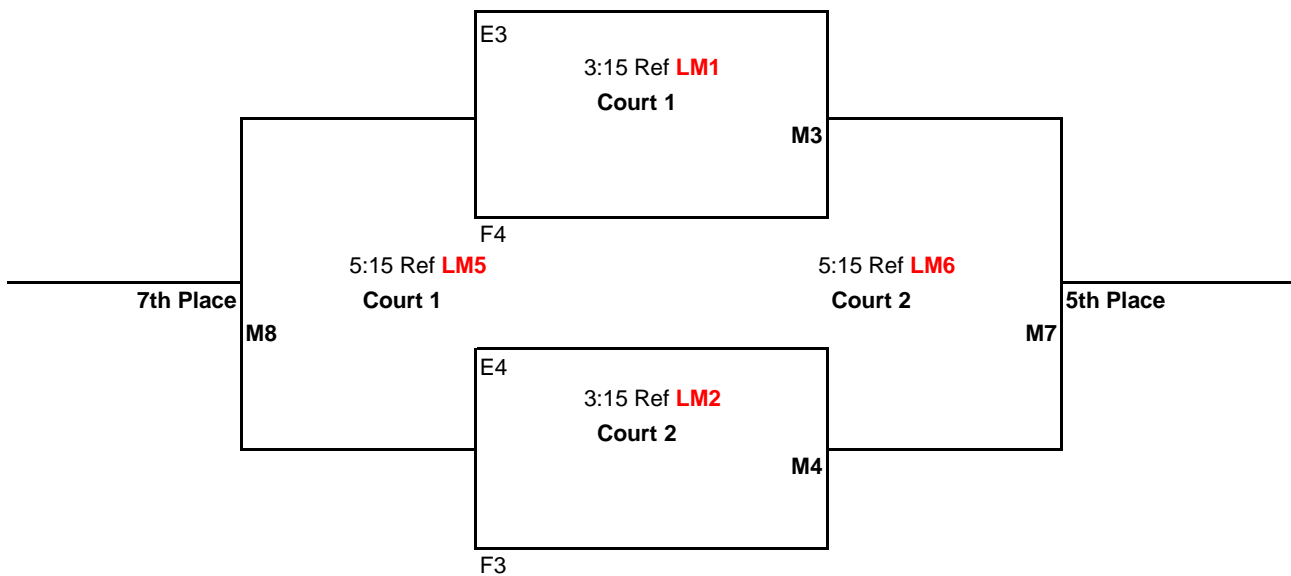

Matches (**M1, M2, M3, M4, & M5**) will be: best 2 out of 3
Games 1 & 2 to 25 points
Game 3 to 15 points-switch sides at 8
All games: No Cap, win by 2 points

Matches (**M6, M7, & M8**) will be:
1 Game to 25 points
No Cap, win by 2 points