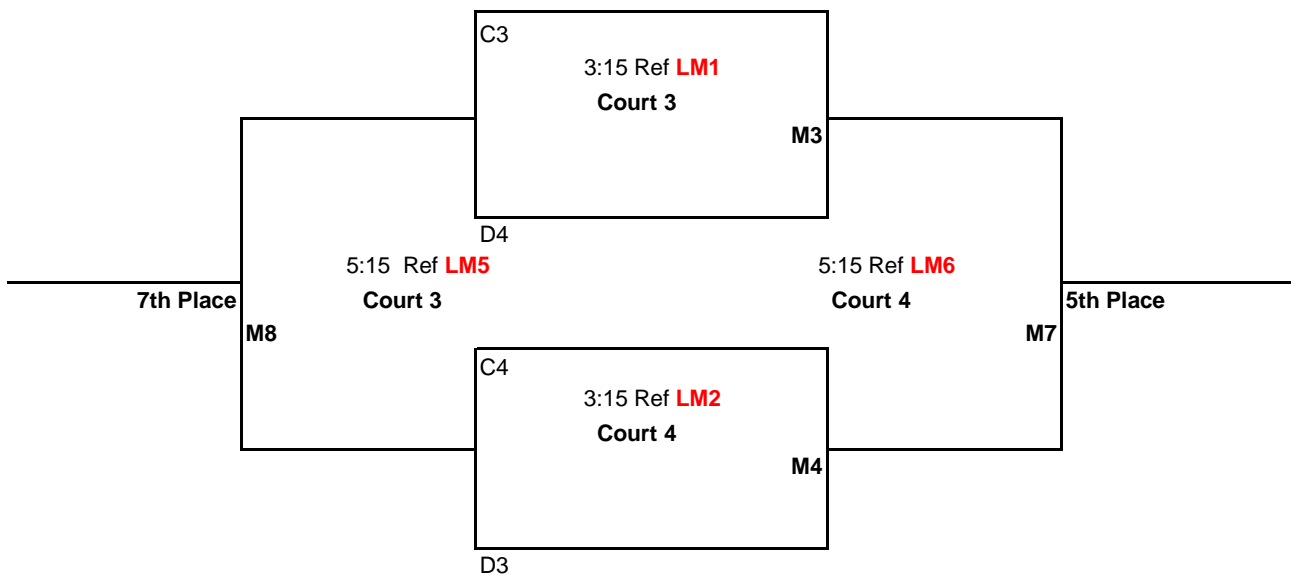

CEVA Presents
16U
March 10th, 2012
Kelso High School
Silver Division

Matches (**M1, M2, M3, M4, & M5**) will be: best 2 out of 3
Games 1 & 2 to 25 points
Game 3 to 15 points-switch sides at 8
All games: No Cap, win by 2 points

Matches (**M6, M7, & M8**) will be:
1 Game to 25 points
No Cap, win by 2 points