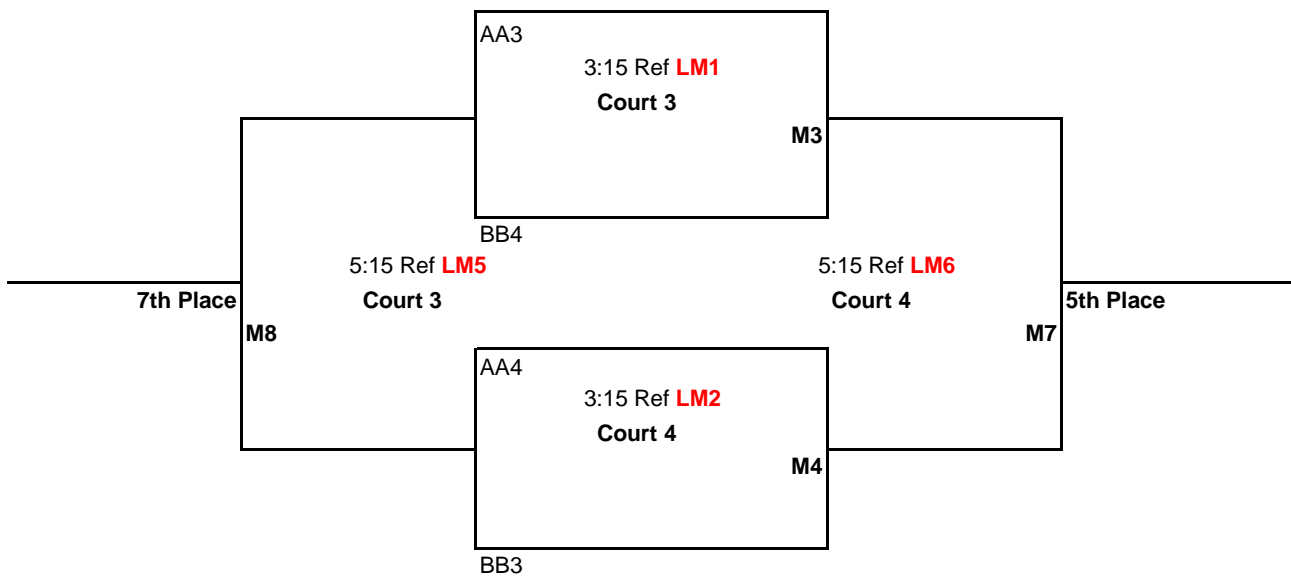

CEVA Presents
16U
March 10th, 2012
Lakeridge High School
Comet Division

Matches (**M1, M2, M3, M4, & M5**) will be: best 2 out of 3
Games 1 & 2 to 25 points
Game 3 to 15 points-switch sides at 8
All games: No Cap, win by 2 points

Matches (**M6, M7, & M8**) will be:
1 Game to 25 points
No Cap, win by 2 points