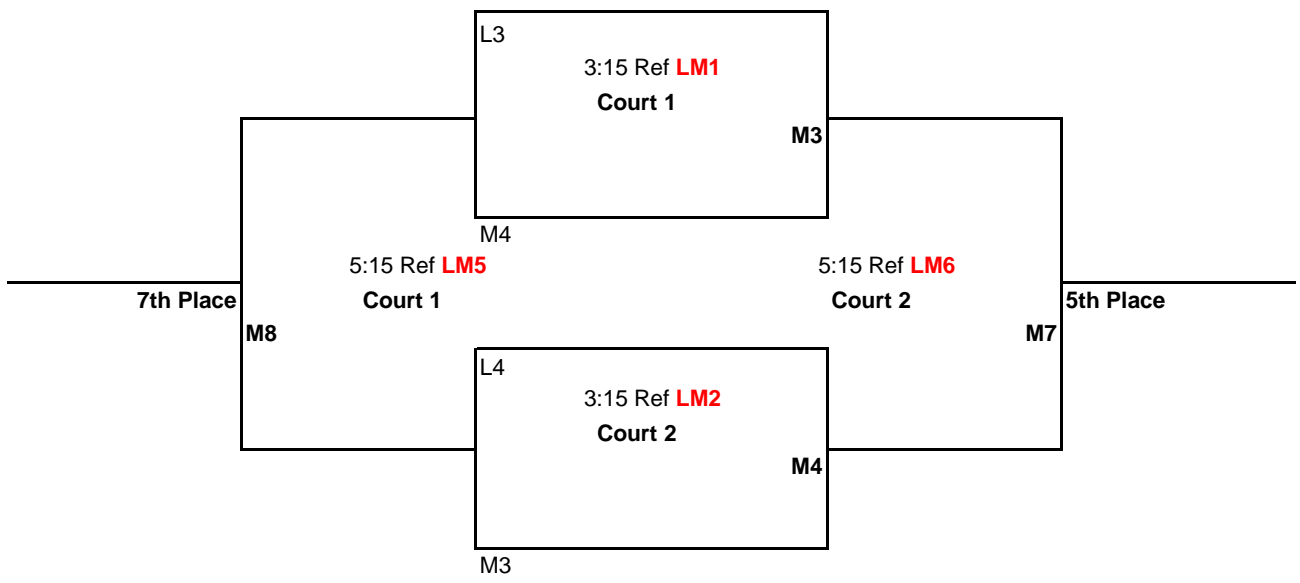

CEVA Presents
16U
March 10th, 2012
Prairie High School, Vancouver, WA
Conquest Division

Matches (**M1, M2, M3, M4, & M5**) will be: best 2 out of 3
Games 1 & 2 to 25 points
Game 3 to 15 points-switch sides at 8
All games: No Cap, win by 2 points

Matches (**M6, M7, & M8**) will be:
1 Game to 25 points
No Cap, win by 2 points