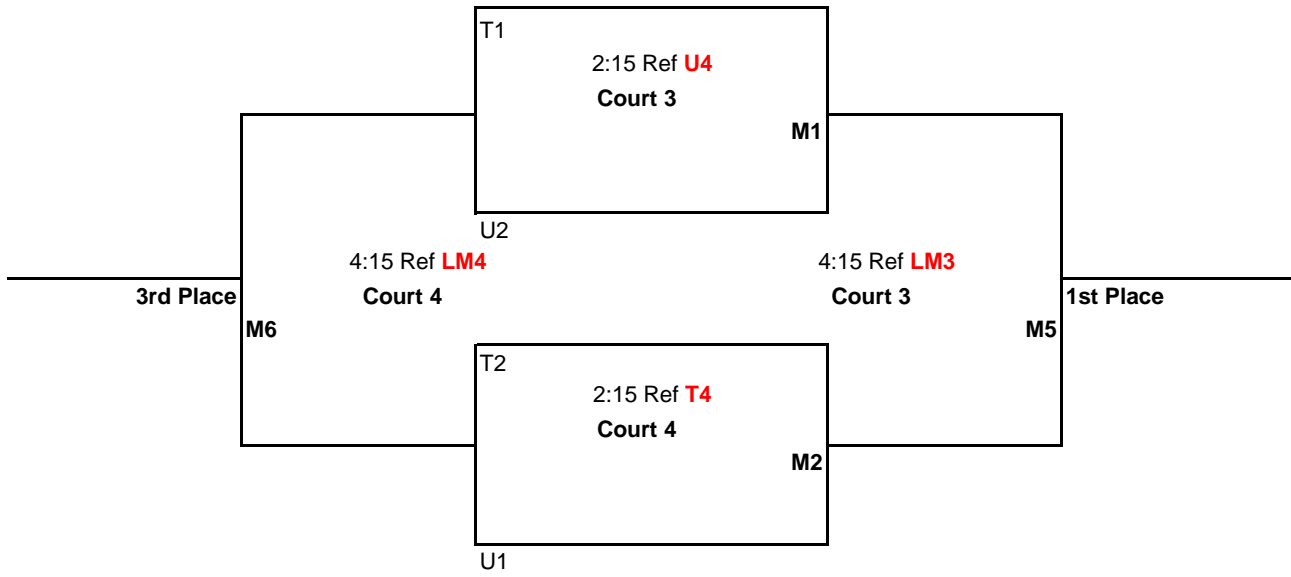

CEVA Presents
16U
March 10th, 2012
Newberg High School
Columbia Division

Matches (**M1, M2, M3, M4, & M5**) will be: best 2 out of 3
Games 1 & 2 to 25 points
Game 3 to 15 points-switch sides at 8
All games: No Cap, win by 2 points

Matches (**M6, M7, & M8**) will be:
1 Game to 25 points
No Cap, win by 2 points