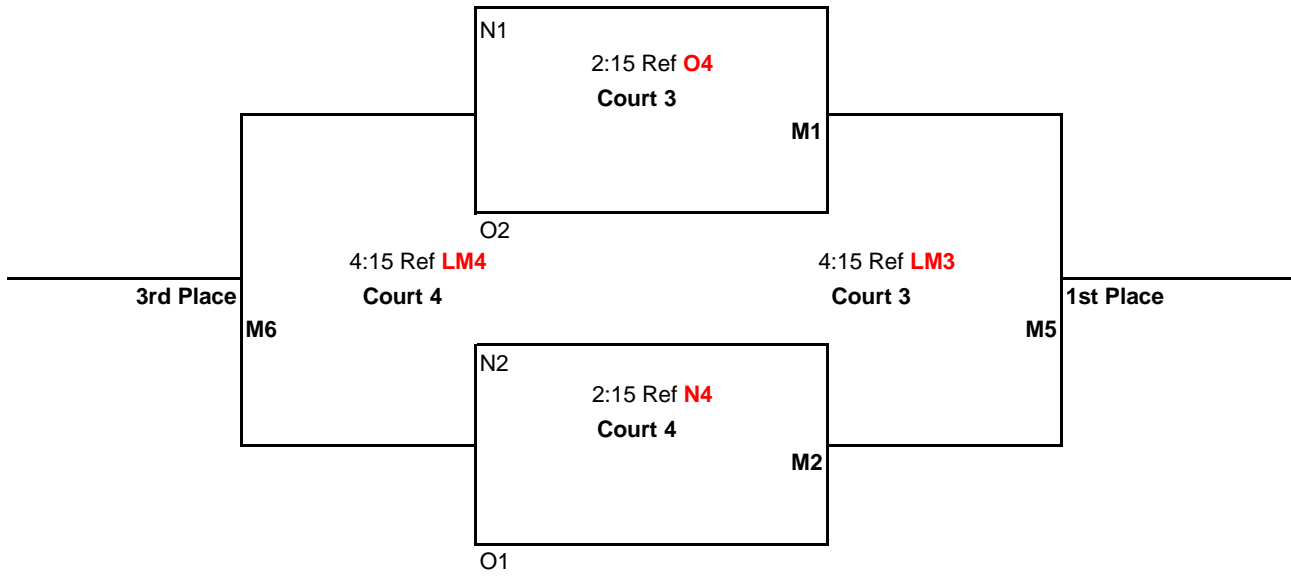

Matches (**M1, M2, M3, M4, & M5**) will be: best 2 out of 3
Games 1 & 2 to 25 points
Game 3 to 15 points-switch sides at 8
All games: No Cap, win by 2 points

Matches (**M6, M7, & M8**) will be:
1 Game to 25 points
No Cap, win by 2 points