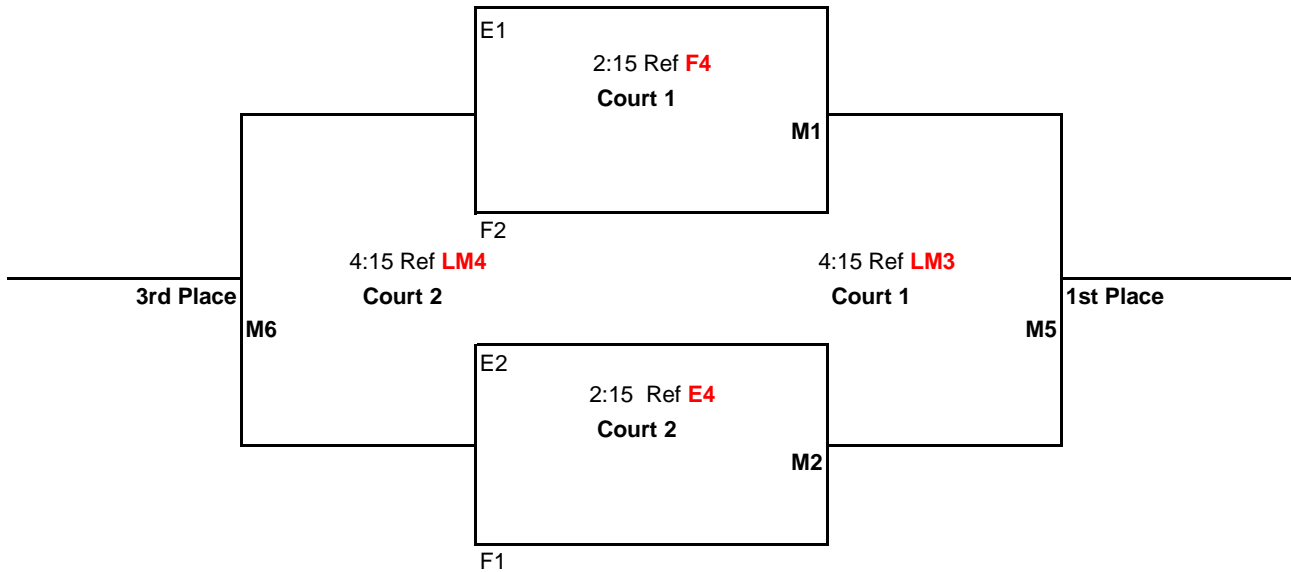

CEVA Presents
16U
March 10th, 2012
The Hoop, Salem
Bronze Division