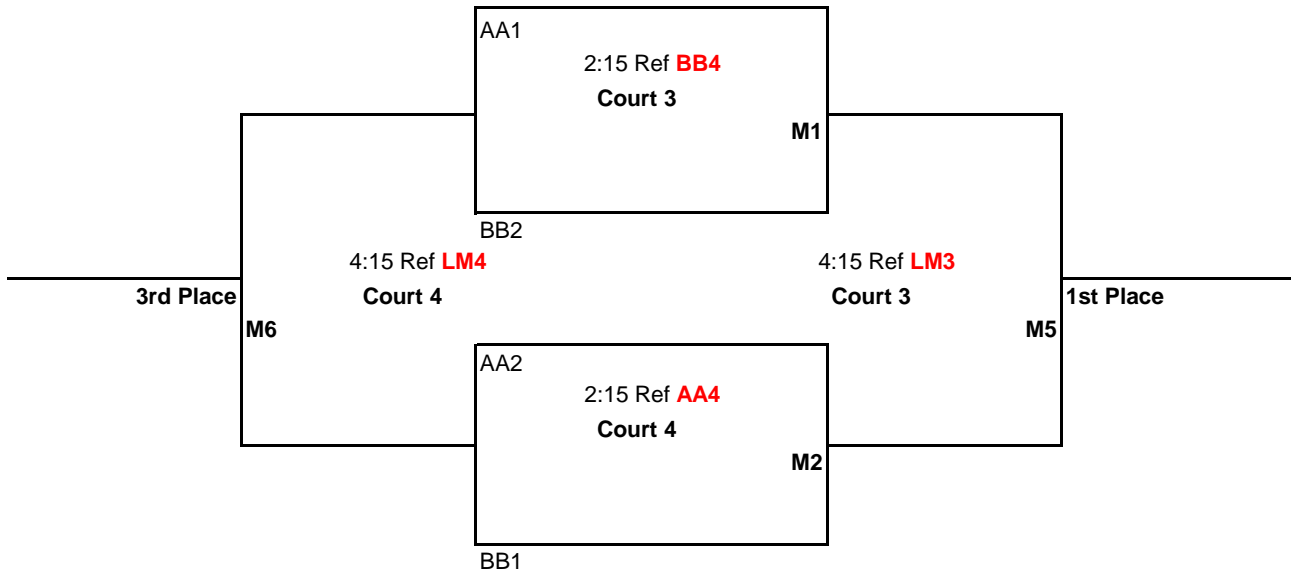

CEVA Presents
16U
March 10th, 2012
Lakeridge High School
Comet Division

Matches (**M1, M2, M3, M4, & M5**) will be: best 2 out of 3
Games 1 & 2 to 25 points
Game 3 to 15 points-switch sides at 8
All games: No Cap, win by 2 points

Matches (**M6, M7, & M8**) will be:
1 Game to 25 points
No Cap, win by 2 points