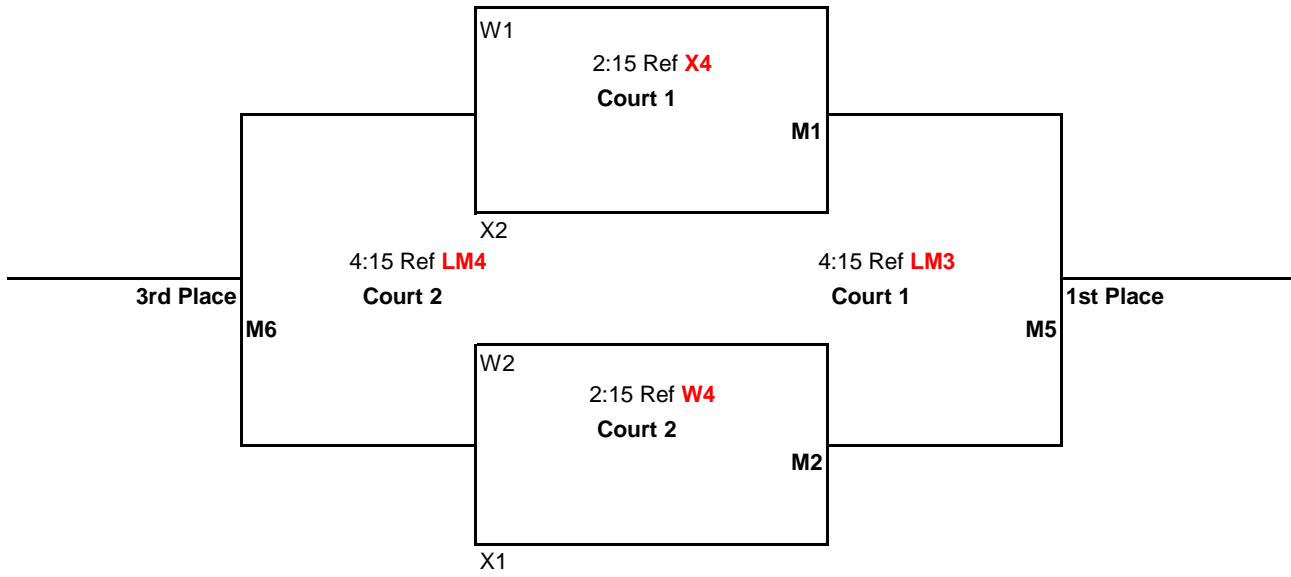

Matches (**M1, M2, M3, M4, & M5**) will be: best 2 out of 3
Games 1 & 2 to 25 points
Game 3 to 15 points-switch sides at 8
All games: No Cap, win by 2 points

Matches (**M6, M7, & M8**) will be:
1 Game to 25 points
No Cap, win by 2 points