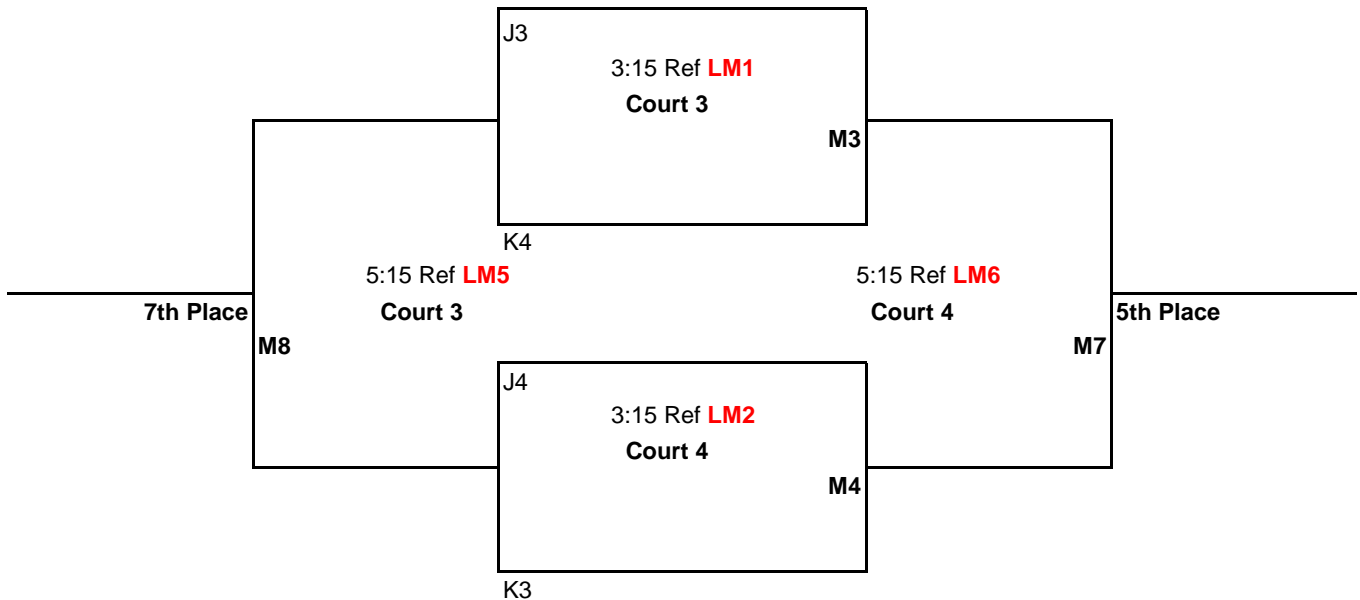

Bracket Play: Attached

CEVA Presents  
 18U  
 March 11th, 2012  
 Southridge High School  
 Contender Division

Matches (**M1, M2, M3, M4, & M5**) will be: best 2 out of 3  
 Games 1 & 2 to 25 points  
 Game 3 to 15 points-switch sides at 8  
 All games: No Cap, win by 2 points

Matches (**M6, M7, & M8**) will be:  
 1 Game to 25 points  
 No Cap, win by 2 points

CEVA Presents  
18U  
March 11th, 2012  
The Hoop, Salem

7:15 AM          Doors Open  
7:30 AM          Coaches Check-in  
8:00 AM          Pool Play Begins