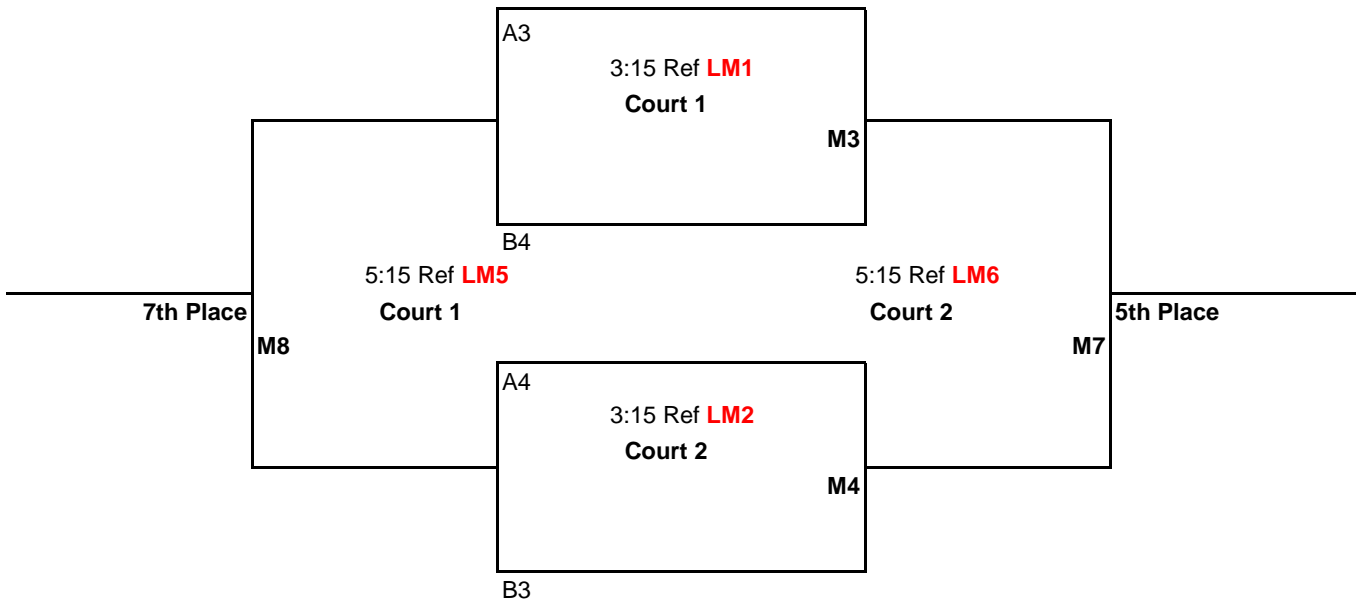

CEVA Presents
18U
March 11th, 2012
Lakeridge High School
Gold Division

Matches (**M1, M2, M3, M4, & M5**) will be: best 2 out of 3
Games 1 & 2 to 25 points
Game 3 to 15 points-switch sides at 8
All games: No Cap, win by 2 points

Matches (**M6, M7, & M8**) will be:
1 Game to 25 points
No Cap, win by 2 points