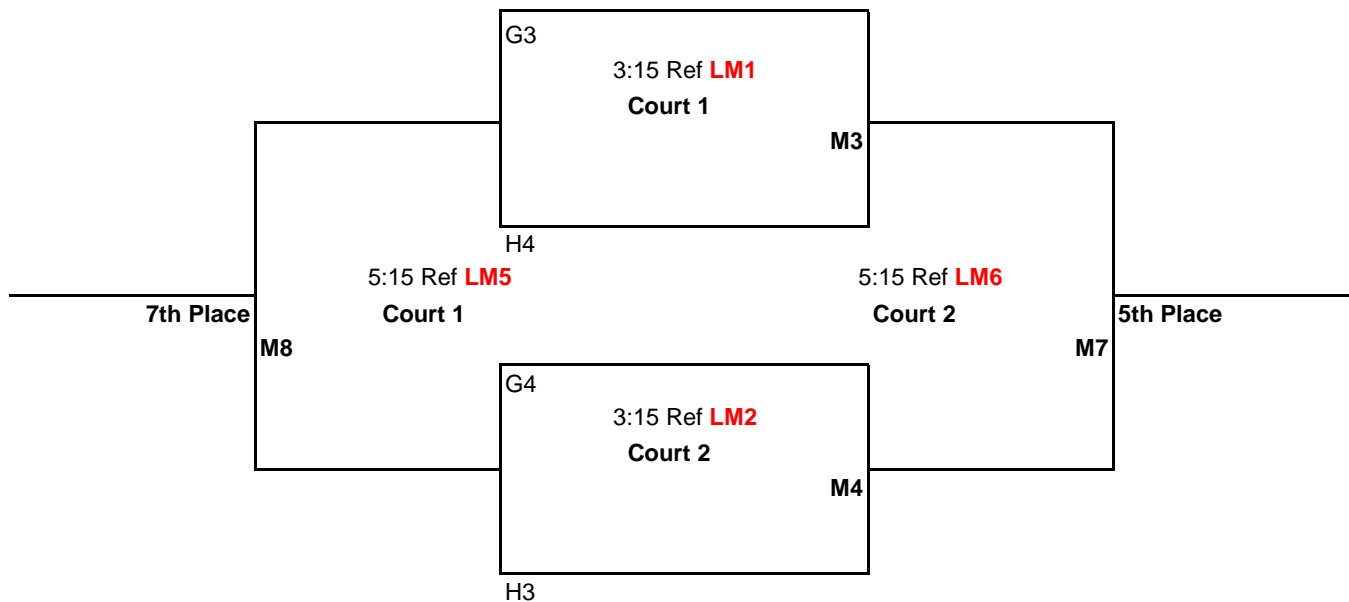

Bracket Play: Attached

CEVA Presents  
 18U  
 March 11th, 2012  
 The Courts, Beaverton  
 Diamond Division

Matches **(M1, M2, M3, M4, & M5)** will be: best 2 out of 3  
 Games 1 & 2 to 25 points  
 Game 3 to 15 points-switch sides at 8  
 All games: No Cap, win by 2 points

Matches **(M6, M7, & M8)** will be:  
 1 Game to 25 points  
 No Cap, win by 2 points

CEVA Presents  
18U  
March 11th, 2012  
Southridge High School

**Wilson**<sup>®</sup>  
**MORE WIN.™**

7:15 AM          Doors Open  
7:30 AM          Coaches Check-in  
8:00 AM          Pool Play Begins