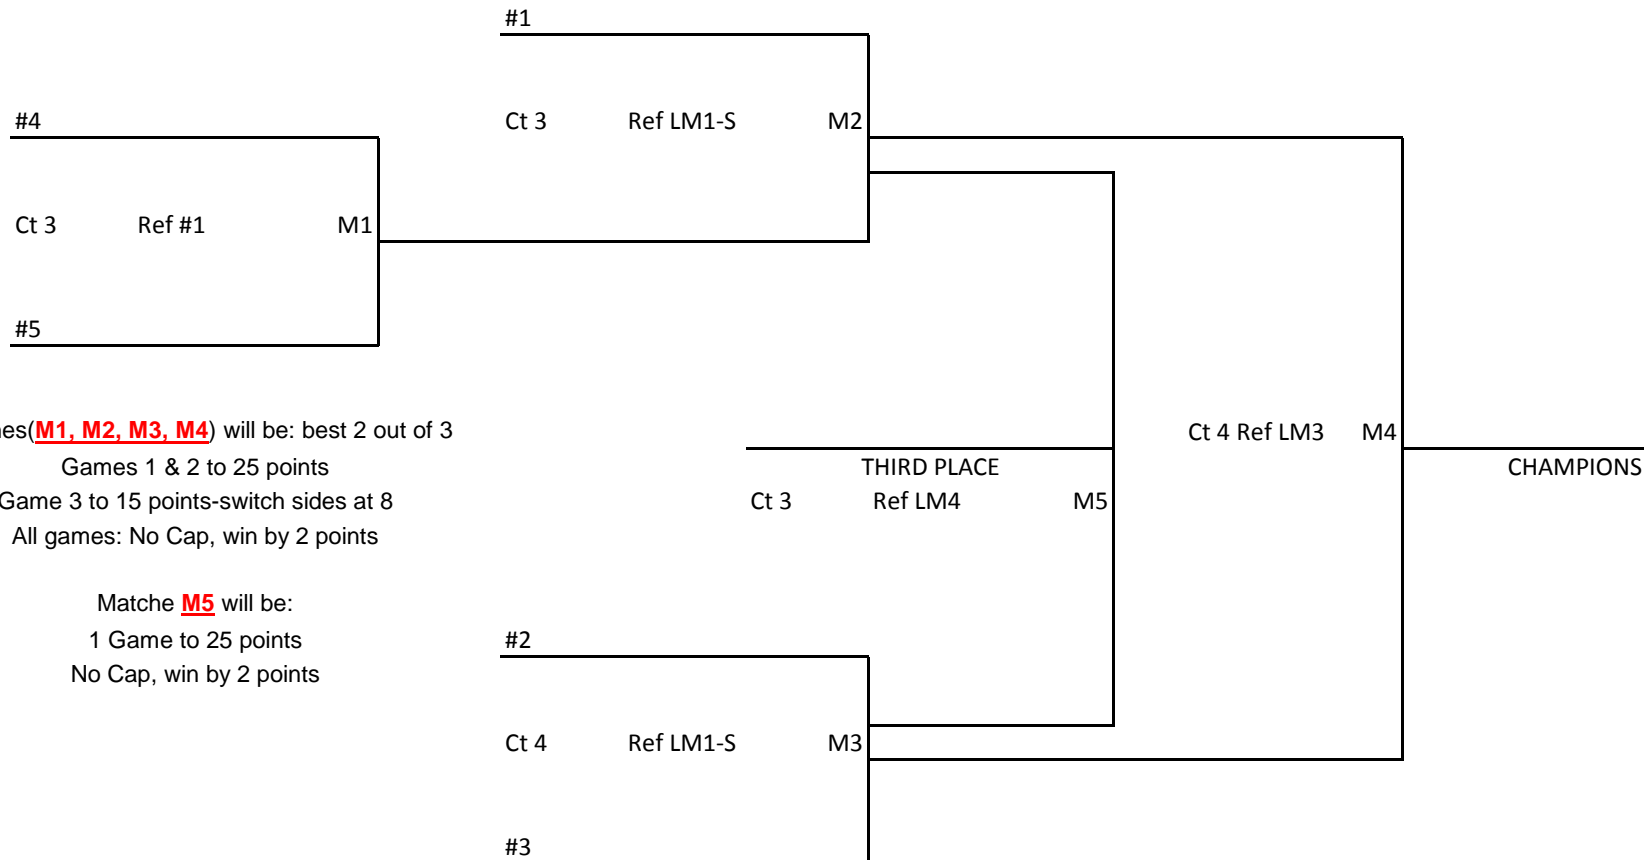

CEVA Presents
18U
March 11th, 2012
The Courts, Beaverton
Comeback Division

Matches **M1, M2, M3, M4** will be: best 2 out of 3

Games 1 & 2 to 25 points
Game 3 to 15 points-switch sides at 8
All games: No Cap, win by 2 points

Matche **M5** will be:
1 Game to 25 points
No Cap, win by 2 points