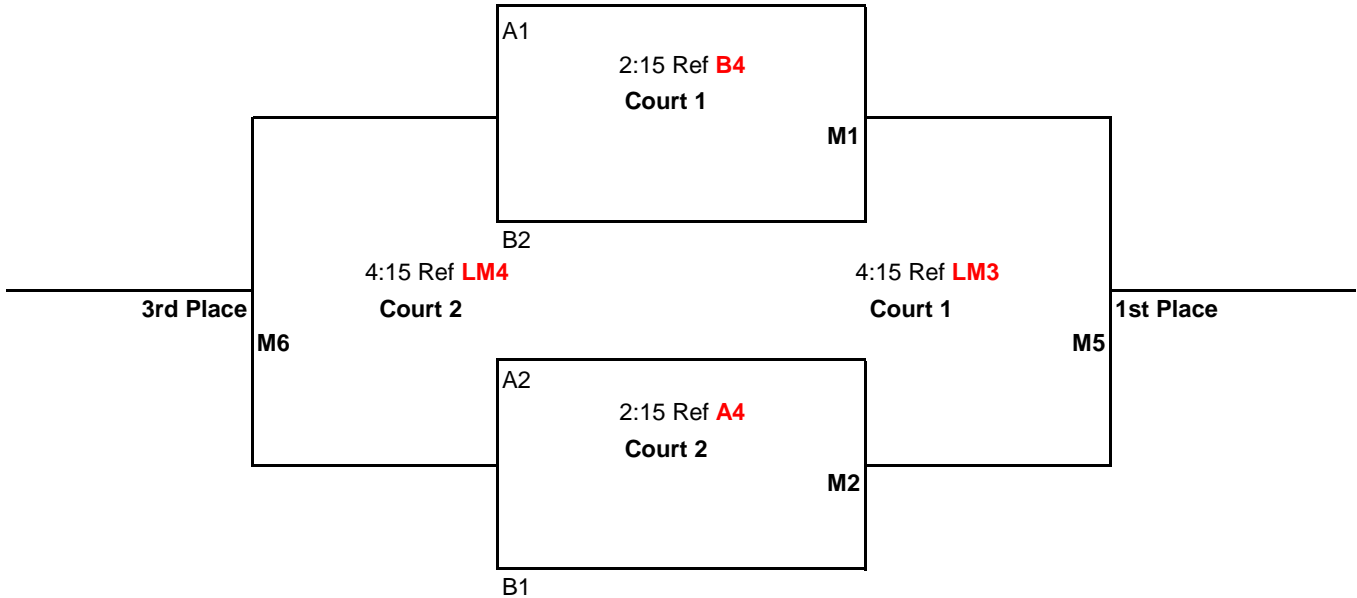

CEVA Presents
18U
March 11th, 2012
Lakeridge High School
Gold Division

Matches (**M1, M2, M3, M4, & M5**) will be: best 2 out of 3
Games 1 & 2 to 25 points
Game 3 to 15 points-switch sides at 8
All games: No Cap, win by 2 points

Matches (**M6, M7, & M8**) will be:
1 Game to 25 points
No Cap, win by 2 points