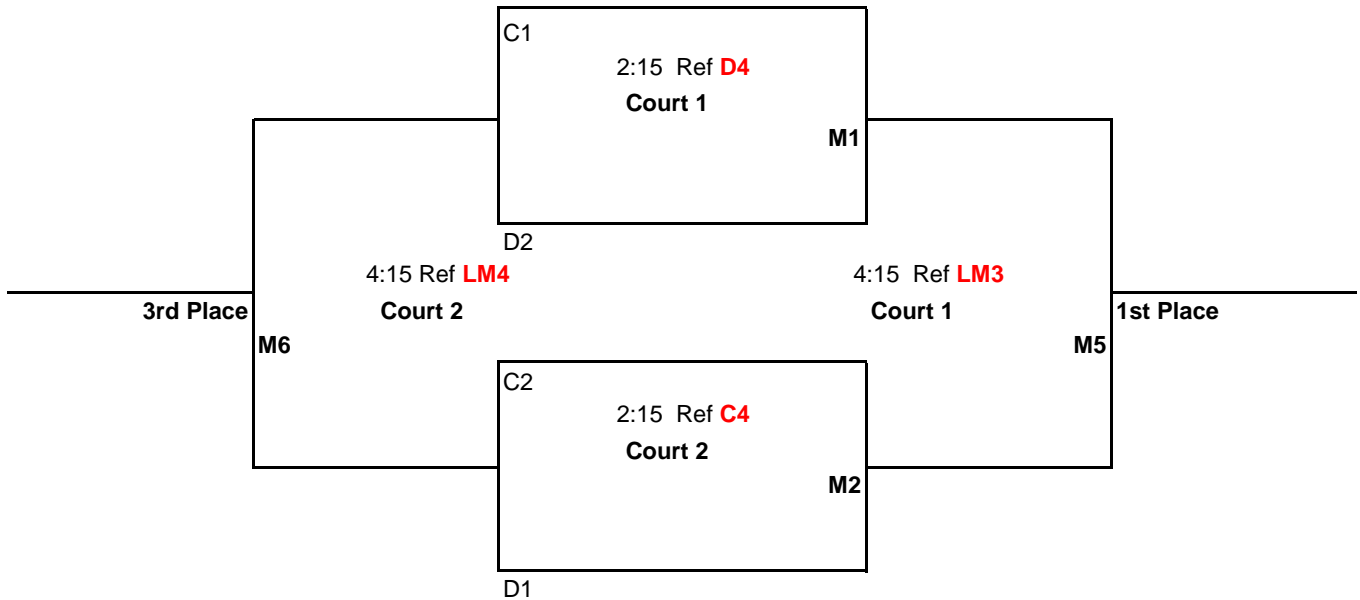

CEVA Presents
18U
March 11th, 2012
Southridge High School
Silver Division

Matches **(M1, M2, M3, M4, & M5)** will be: best 2 out of 3
Games 1 & 2 to 25 points
Game 3 to 15 points-switch sides at 8
All games: No Cap, win by 2 points

Matches **(M6, M7, & M8)** will be:
1 Game to 25 points
No Cap, win by 2 points