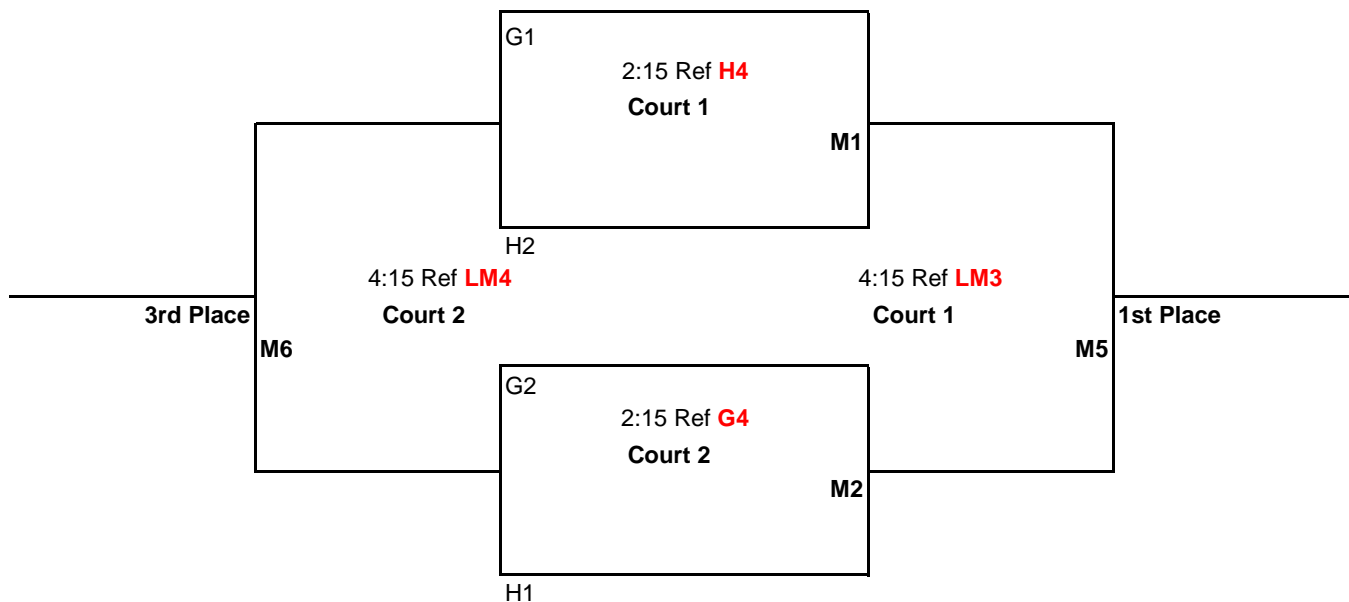

### Pool Play Schedule

<u>TIME</u>	<u>PLAY</u>	<u>REF</u>
8:00AM	1 vs 3	2
9:00AM	2 vs 4	1
10:00AM	1 vs 4	3
11:00AM	2 vs 3	1
12:00PM	3 vs 4	2
1:00PM	1 vs 2	4

Games 1 & 2 to 25 points

Game 3 to 15 points

All games: No Cap, win by 2 points

Bracket Play: Attached

CEVA Presents  
 18U  
 March 11th, 2012  
 The Courts, Beaverton  
 Diamond Division

Matches **(M1, M2, M3, M4, & M5)** will be: best 2 out of 3  
 Games 1 & 2 to 25 points  
 Game 3 to 15 points-switch sides at 8  
 All games: No Cap, win by 2 points