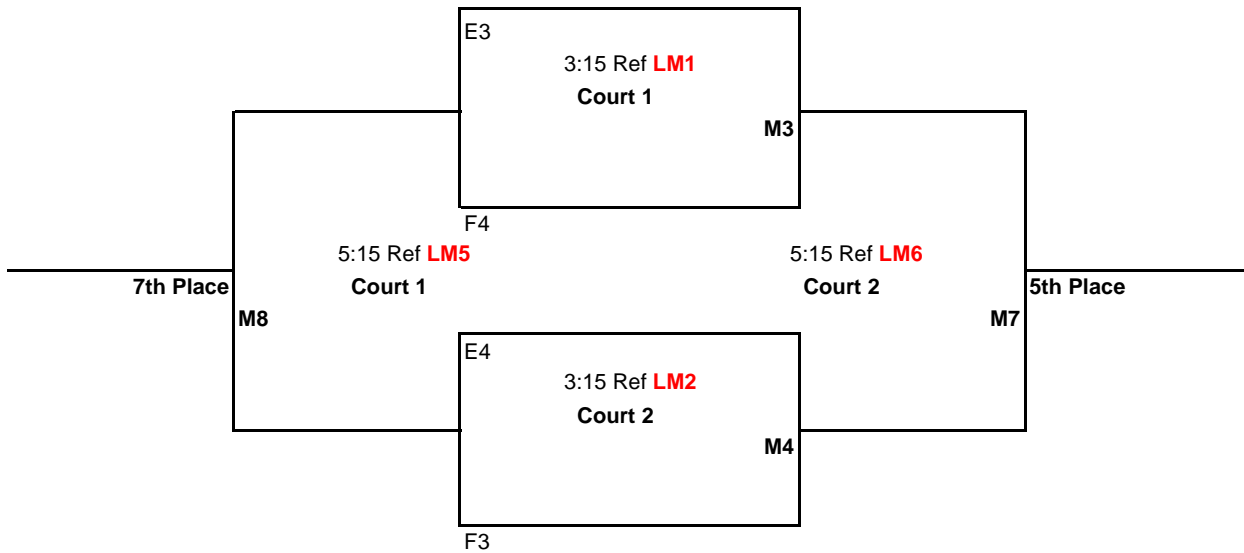

Bracket Play: Attached

CEVA Presents  
 18U  
 March 11th, 2012  
 The Hoop, Salem  
 Bronze Division

Matches (**M1, M2, M3, M4, & M5**) will be: best 2 out of 3  
 Games 1 & 2 to 25 points  
 Game 3 to 15 points-switch sides at 8  
 All games: No Cap, win by 2 points

Matches (**M6, M7, & M8**) will be:  
 1 Game to 25 points  
 No Cap, win by 2 points

CEVA Presents  
18U  
March 11th, 2012  
The Courts, Beaverton

7:15 AM Doors Open  
7:30 AM Coaches Check-in  
8:00 AM Pool Play Begins

### Diamond Division