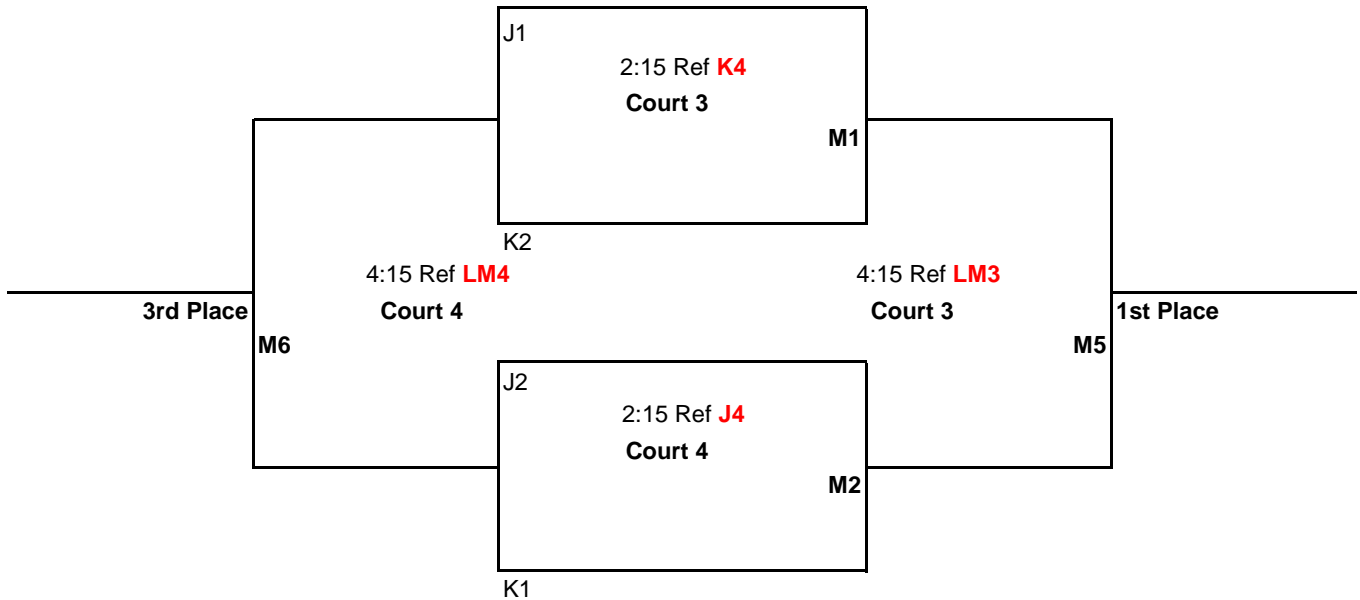

CEVA Presents
18U
March 11th, 2012
Southridge High School
Contender Division

Matches (**M1, M2, M3, M4, & M5**) will be: best 2 out of 3
Games 1 & 2 to 25 points
Game 3 to 15 points-switch sides at 8
All games: No Cap, win by 2 points

Matches (**M6, M7, & M8**) will be:
1 Game to 25 points
No Cap, win by 2 points