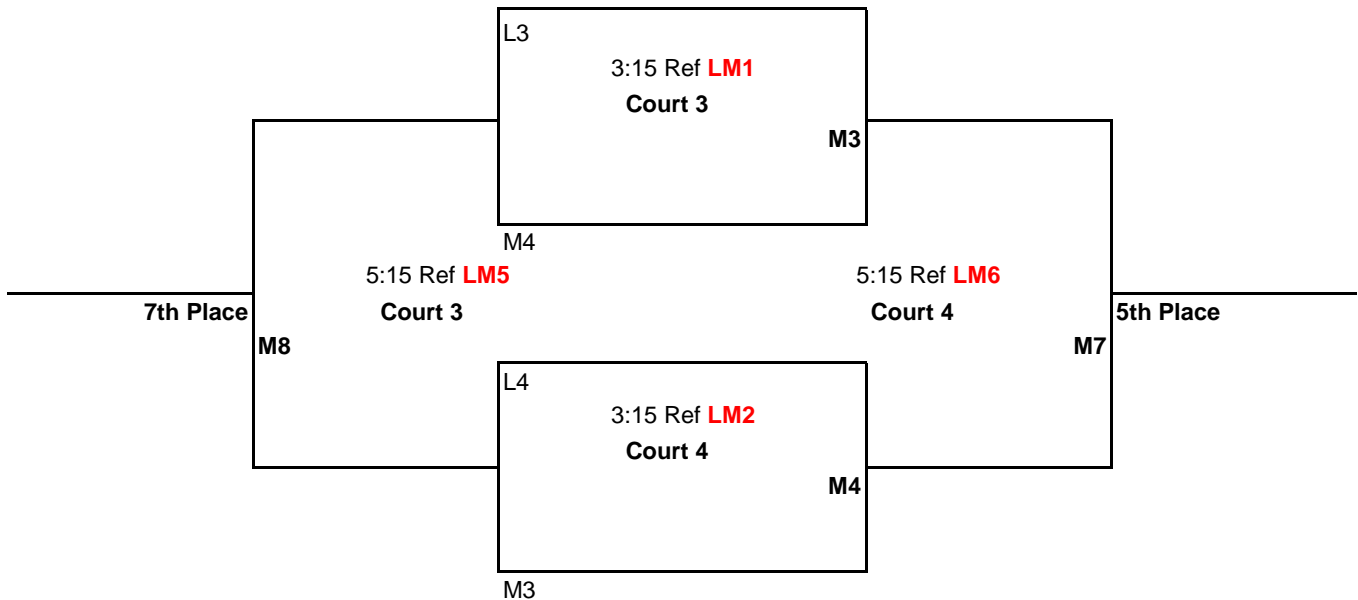

Bracket Play: Attached

CEVA Presents  
 18U  
 March 11th, 2012  
 The Hoop, Salem  
 Conquest Division

Matches (M1, M2, M3, M4, & M5) will be: best 2 out of 3  
 Games 1 & 2 to 25 points  
 Game 3 to 15 points-switch sides at 8  
 All games: No Cap, win by 2 points

Matches (M6, M7, & M8) will be:  
 1 Game to 25 points  
 No Cap, win by 2 points

CEVA Presents  
18U  
March 11th, 2012  
The Courts, Beaverton

7:15 AM            Doors Open  
7:30 AM            Coaches Check-in  
8:00 AM            Pool Play Begins