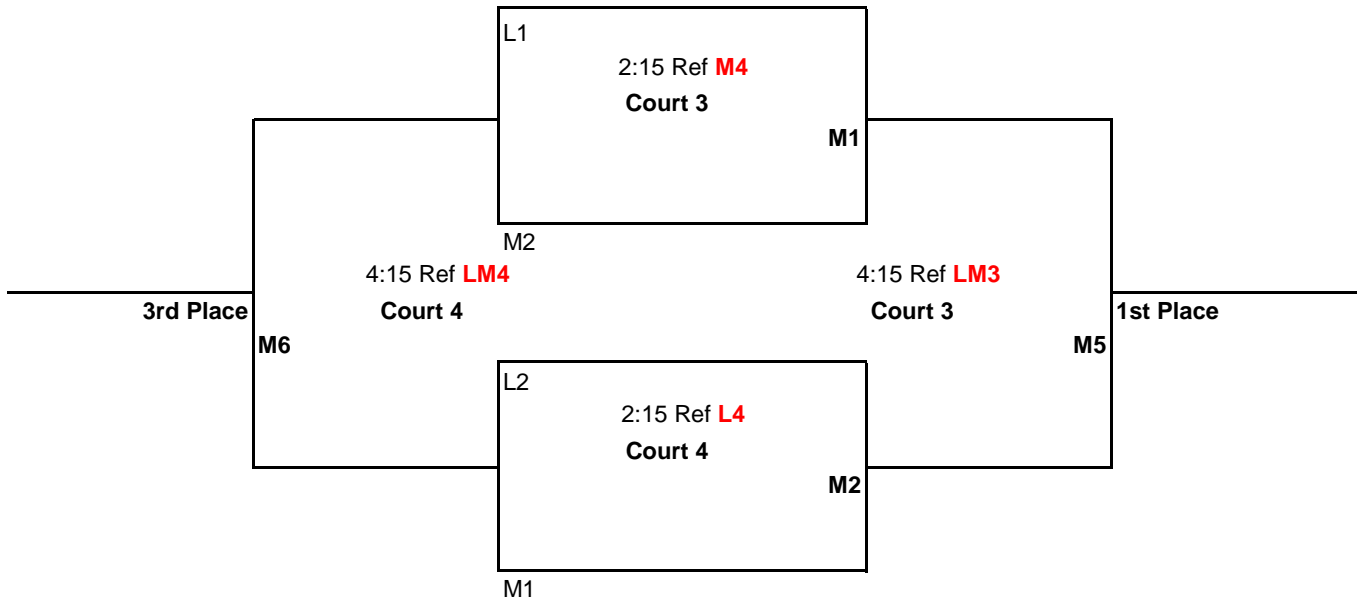

### Pool Play Schedule

<u>TIME</u>	<u>PLAY</u>	<u>REF</u>
8:00AM	1 vs 3	2
9:00AM	2 vs 4	1
10:00AM	1 vs 4	3
11:00AM	2 vs 3	1
12:00PM	3 vs 4	2
1:00PM	1 vs 2	4

Games 1 & 2 to 25 points

Game 3 to 15 points

All games: No Cap, win by 2 points

Bracket Play: Attached

CEVA Presents  
 18U  
 March 11th, 2012  
 The Hoop, Salem  
 Conquest Division

Matches (M1, M2, M3, M4, & M5) will be: best 2 out of 3  
 Games 1 & 2 to 25 points  
 Game 3 to 15 points-switch sides at 8  
 All games: No Cap, win by 2 points