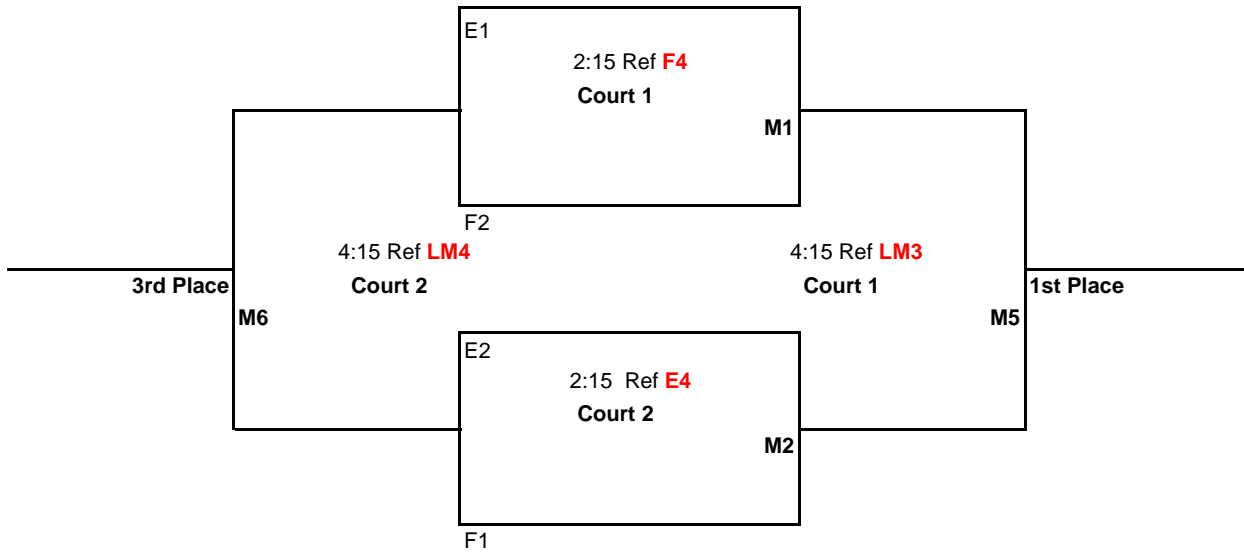

### Pool Play Schedule

<u>TIME</u>	<u>PLAY</u>	<u>REF</u>
8:00AM	1 vs 3	2
9:00AM	2 vs 4	1
10:00AM	1 vs 4	3
11:00AM	2 vs 3	1
12:00PM	3 vs 4	2
1:00PM	1 vs 2	4

Games 1 & 2 to 25 points

Game 3 to 15 points

All games: No Cap, win by 2 points

Bracket Play: Attached

CEVA Presents  
 18U  
 March 11th, 2012  
 The Hoop, Salem  
 Bronze Division

Matches (**M1, M2, M3, M4, & M5**) will be: best 2 out of 3  
 Games 1 & 2 to 25 points  
 Game 3 to 15 points-switch sides at 8  
 All games: No Cap, win by 2 points