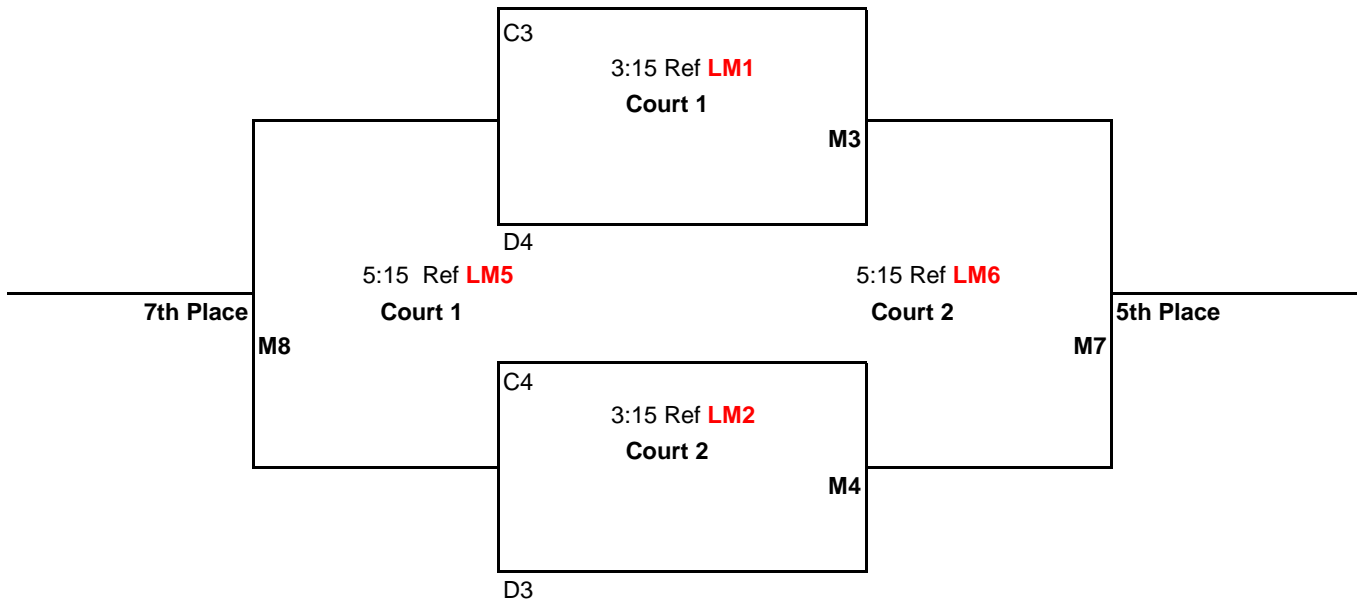

CEVA Presents
18U
March 11th, 2012
Southridge High School
Silver Division

Matches **(M1, M2, M3, M4, & M5)** will be: best 2 out of 3
Games 1 & 2 to 25 points
Game 3 to 15 points-switch sides at 8
All games: No Cap, win by 2 points

Matches **(M6, M7, & M8)** will be:
1 Game to 25 points
No Cap, win by 2 points