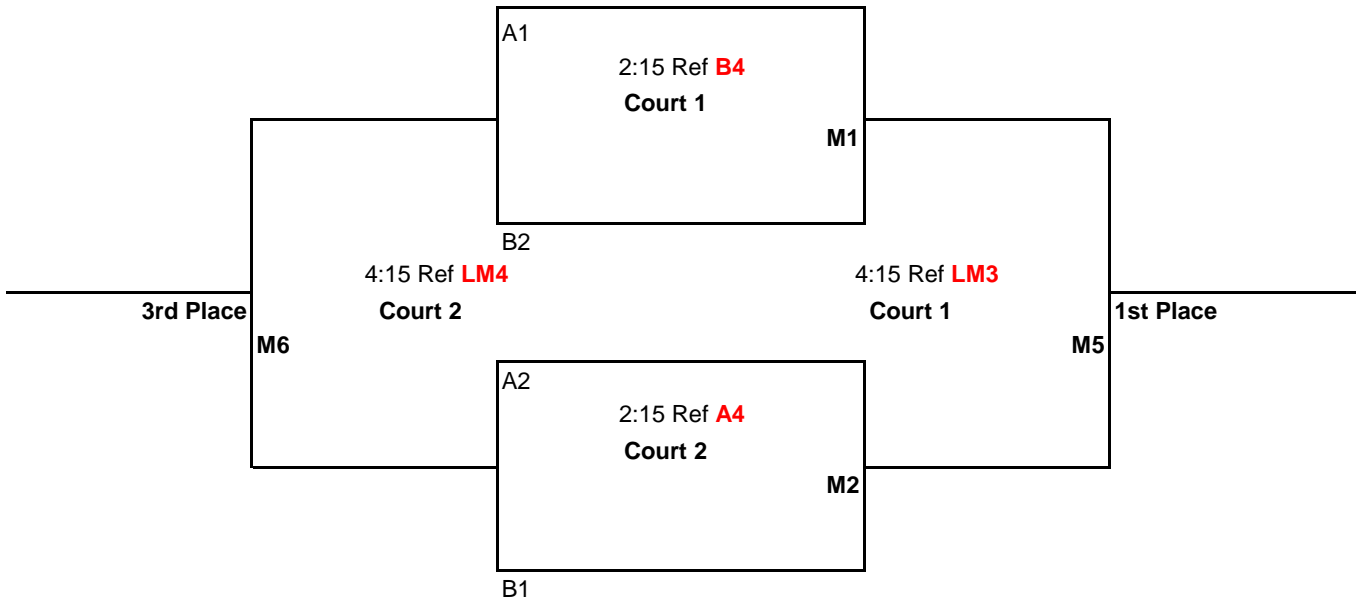

##### Pool B:

- 1 WVBA 18 Shannon
- 2 Rimrock/OVA 18 National
- 3 KJ 17 Baden
- 4 BOSS 18-1

### Pool Play Schedule

<u>TIME</u>	<u>PLAY</u>	<u>REF</u>
8:00AM	1 vs 3	2
9:00AM	2 vs 4	1
10:00AM	1 vs 4	3
11:00AM	2 vs 3	1
12:00PM	3 vs 4	2
1:00PM	1 vs 2	4

Games 1 & 2 to 25 points

Game 3 to 15 points

All games: No Cap, win by 2 points

Bracket Play: Attached

CEVA Presents  
 18U  
 Feb. 5th, 2012  
 Kelso High School  
 Platinum Division

Matches **(M1, M2, M3, M4, & M5)** will be: best 2 out of 3  
 Games 1 & 2 to 25 points  
 Game 3 to 15 points-switch sides at 8  
 All games: No Cap, win by 2 points