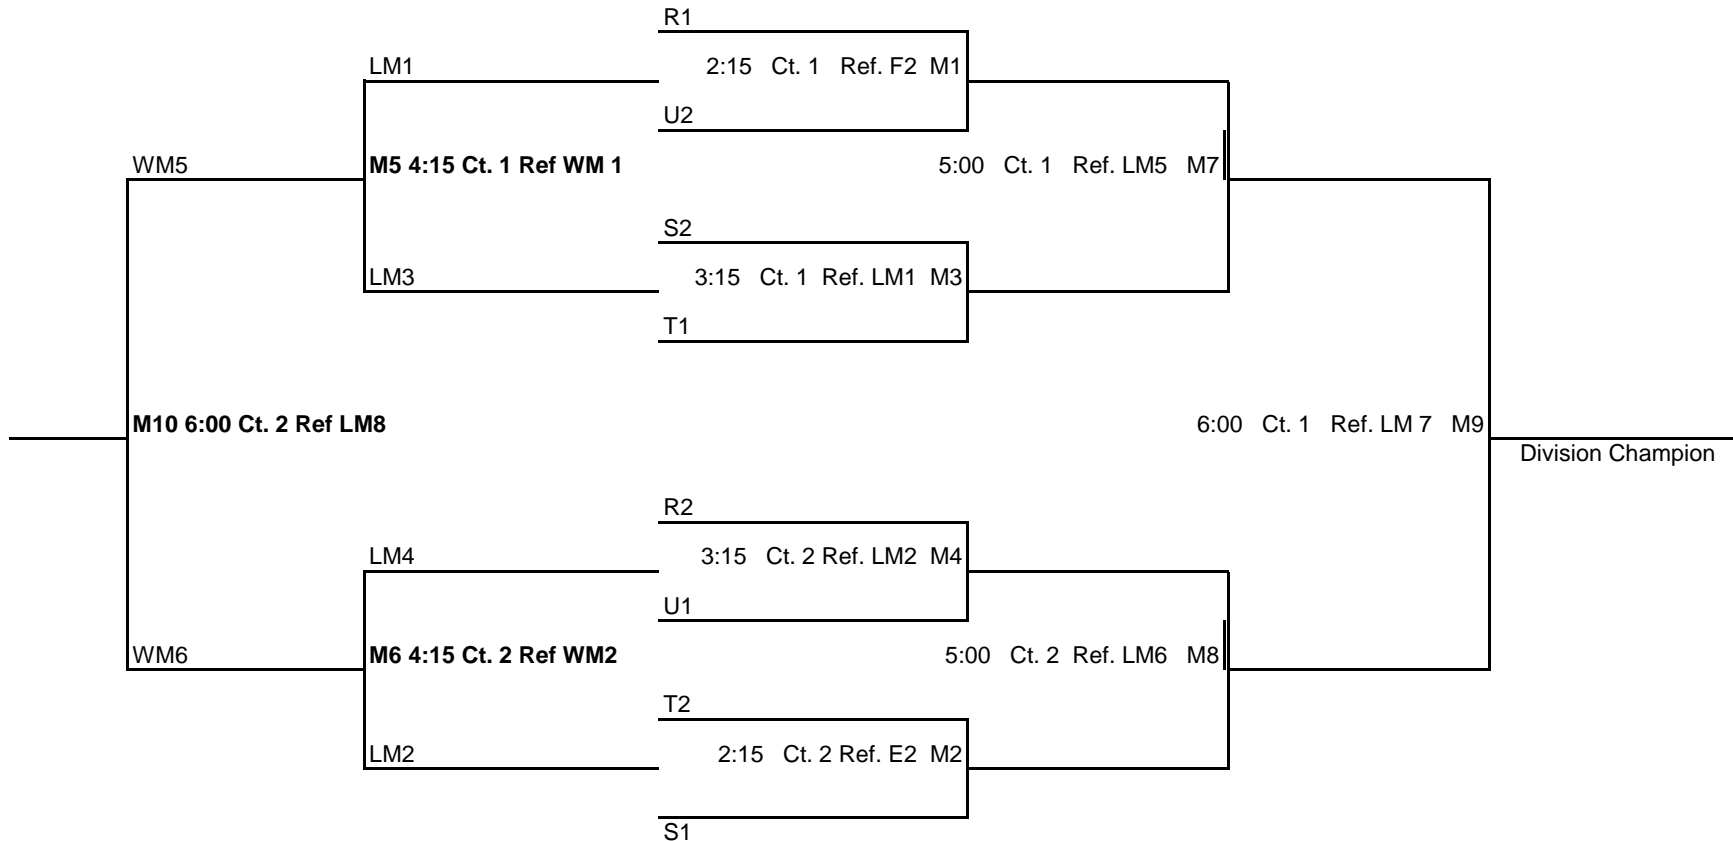

- 1 Spartans 16-1
- 2 MHAC 16 Assault
- 3 SEI 16 Attack
- 4 CCJV 16 Silver

Pool U: Court 4

- 1 OJVA 16 Red
- 2 Capital City Elite 16 Gold
- 3 WVVC 16 Silver
- 4 PDX 16-2

Pool Play Schedule

<u>TIME</u>	<u>PLAY</u>	<u>REF</u>
8:00AM	1 vs 3	2
9:00AM	2 vs 4	1
10:00AM	1 vs 4	3
11:00AM	2 vs 3	1
12:00PM	3 vs 4	2
1:00PM	1 vs 2	4

Bracket Play: Attached

Regional Championships
 Age Group: 16's
 April 23, 2011
 The Courts

Constitution Division

Matches (M1, M2, M3, M4, M7, M8, M9) will be : Best 2 out of 3 (No Cap)
 Sets 1&2: to 25 points
 Set 3: to 15-switch side at 8
 Matches (M5, M6 & M10) Will Be one game to 25 No Cap

Regional Championships
 Age Group: 16's
 April 23, 2011
 The Courts

Columbia Division

Matches (M1, M2, M3, M4, M7, M8, M9) will be : Best 2 out of 3 (No Cap)
 Sets 1&2: to 25 points
 Set 3: to 15-switch side at 8
 Matches (M5, M6 & M10) Will Be one game to 25 No Cap