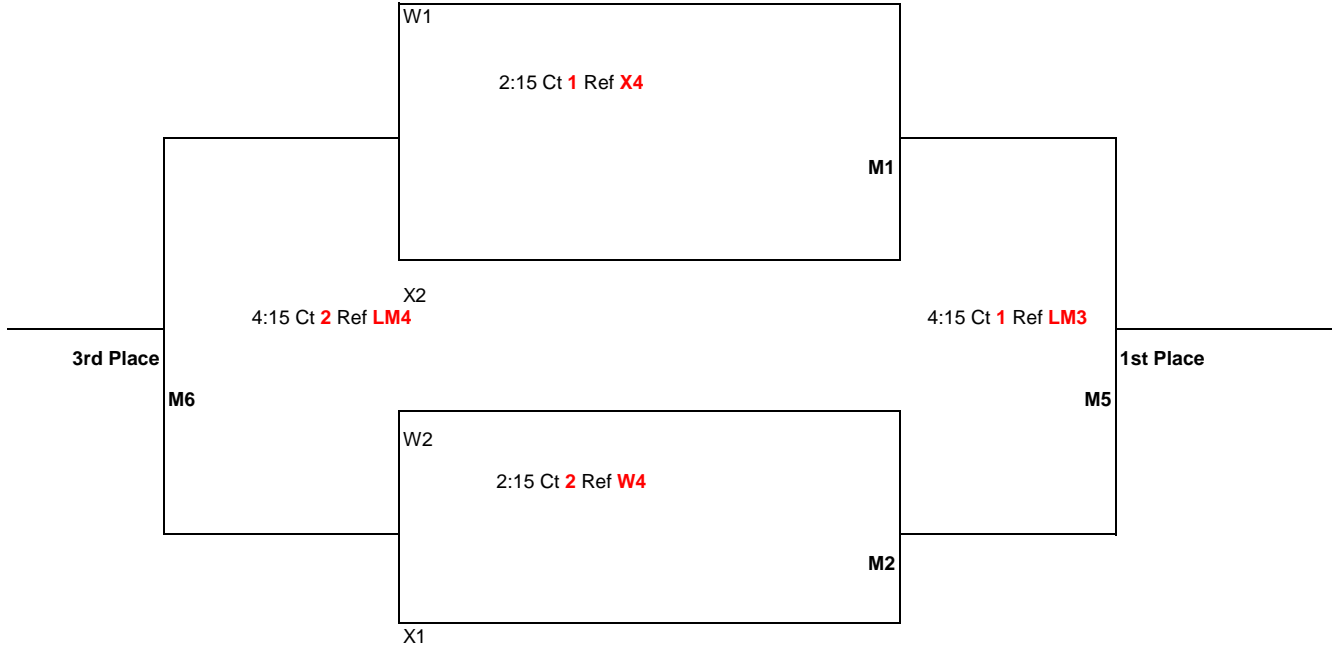

The CEVA Presents
16U Regionals
April 23rd, 2011
Jesuit High School
Challenge Division