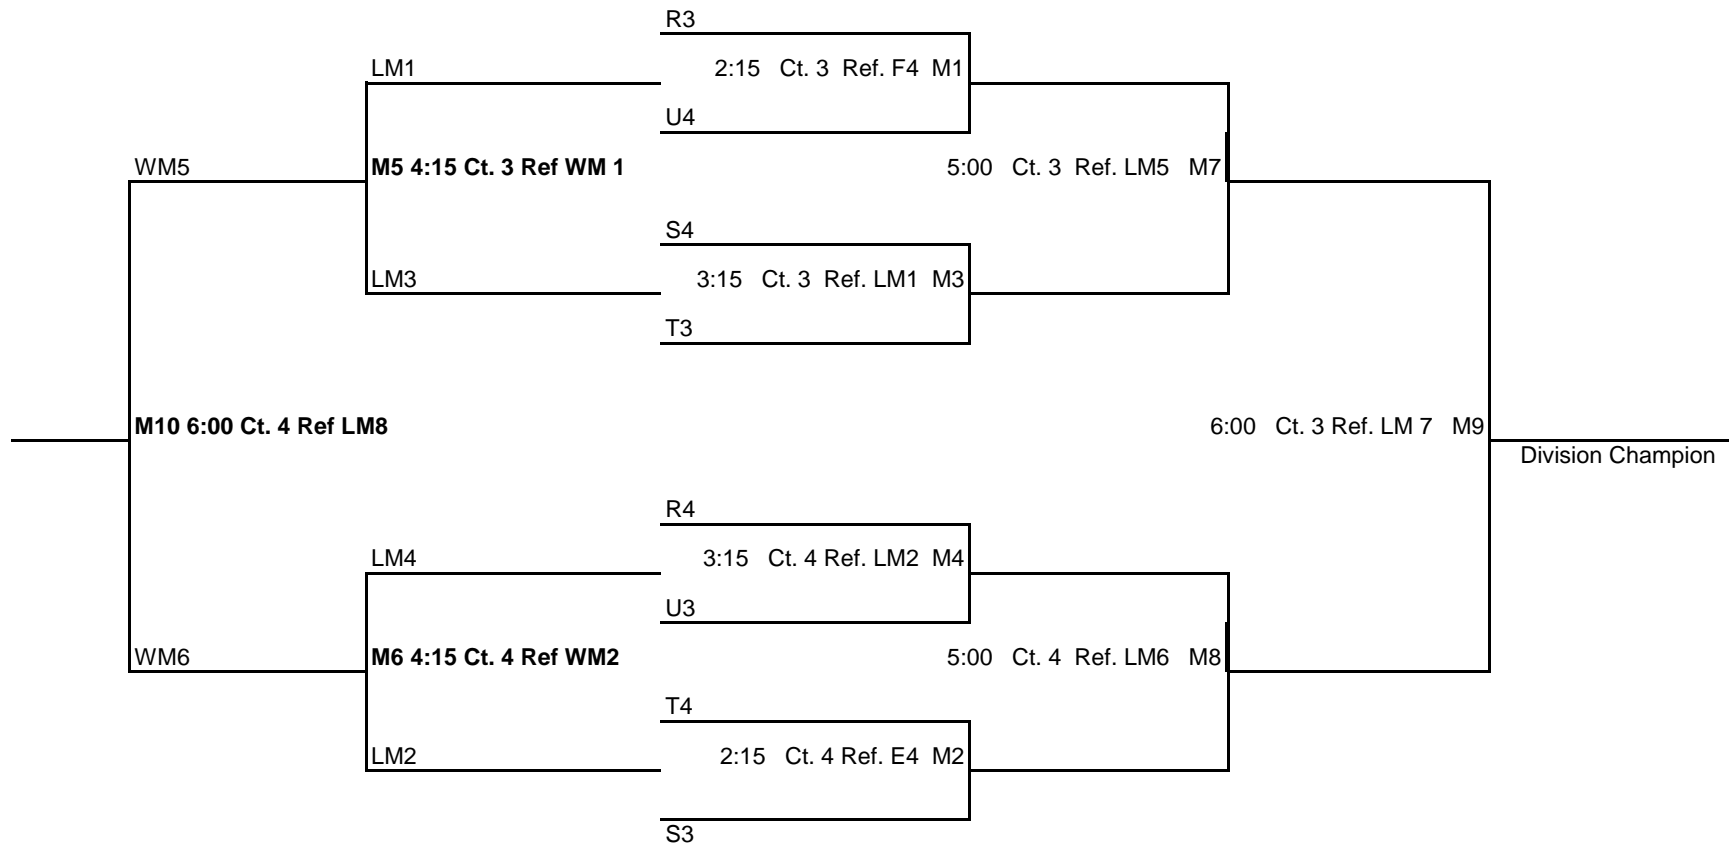

Bracket Play: Attached

Regional Championships
 Age Group: 16's
 April 23, 2011
 The Courts

Constitution Division

Matches (M1, M2, M3, M4, M7, M8, M9) will be : Best 2 out of 3 (No Cap)
 Sets 1&2: to 25 points
 Set 3: to 15-switch side at 8
 Matches (M5, M6 & M10) Will Be one game to 25 No Cap

Regional Championships
 Age Group: 16's
 April 23, 2011
 The Courts

Columbia Division

Matches (M1, M2, M3, M4, M7, M8, M9) will be : Best 2 out of 3 (No Cap)
 Sets 1&2: to 25 points
 Set 3: to 15-switch side at 8
 Matches (M5, M6 & M10) Will Be one game to 25 No Cap