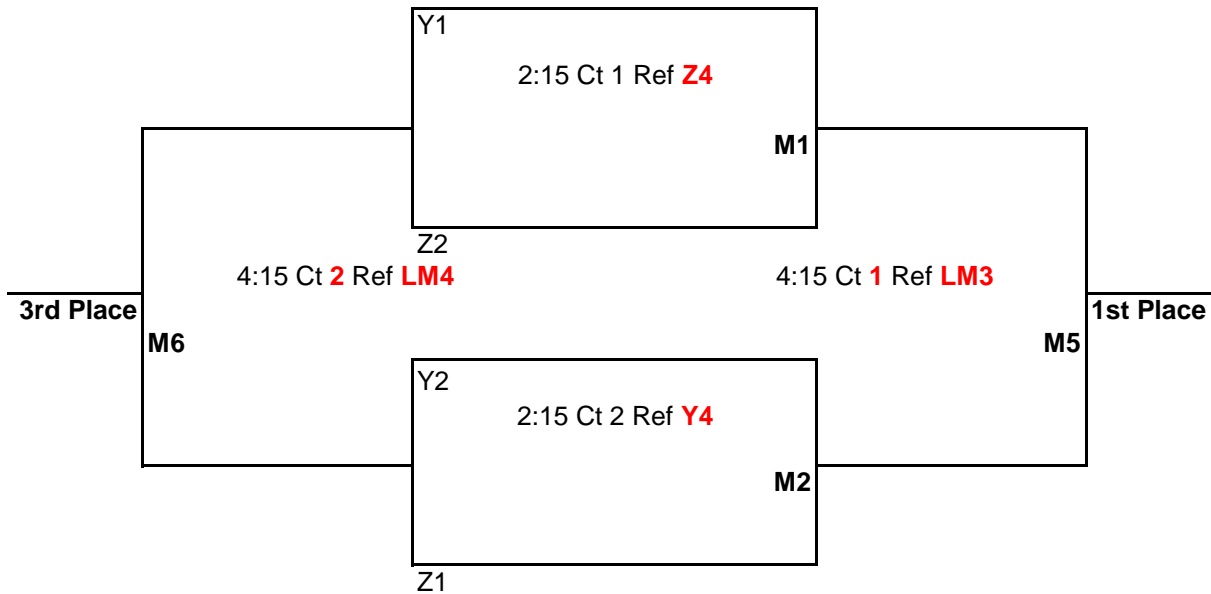

Regional Championships
16's
April 23, 2011
The Hoop, Salem

- 7:15AM: Doors Open
- 7:15-7:45AM: Coaches Check-In
- 8:00AM: Pool Play Begins

Pool Play: Best 2 out of 3 (No Cap)

Classic Division

Pool Y: Court 1

- 1 Suncats 16 Blue
- 2 PDX 16-3
- 3 Nafanua 16 Black
- 4 Canby 16 Green

Pool Z: Court 2

- 1 Webfoot 15 Silver
- 2 Aces 16 Storm
- 3 WVVC 16 Blue
- 4 Cooper Mt. 16 White

Pool Play Schedule

<u>TIME</u>	<u>PLAY</u>	<u>REF</u>
8:00AM	1 vs 3	2
9:00AM	2 vs 4	1
10:00AM	1 vs 4	3
11:00AM	2 vs 3	1
12:00PM	3 vs 4	2
1:00PM	1 vs 2	4

Bracket Play: Attached

The CEVA Presents
 16U Regionals
 April 23rd, 2011
 The Hoop, Salem
 Classic Division

Matches(M1, M2, M3, M4, & M5) Will be: best 2 out of 3
 Games 1 & 2 to 25 points
 Game 3 to 15 points-switch sides at 8
 All games: No Cap, win by 2 points