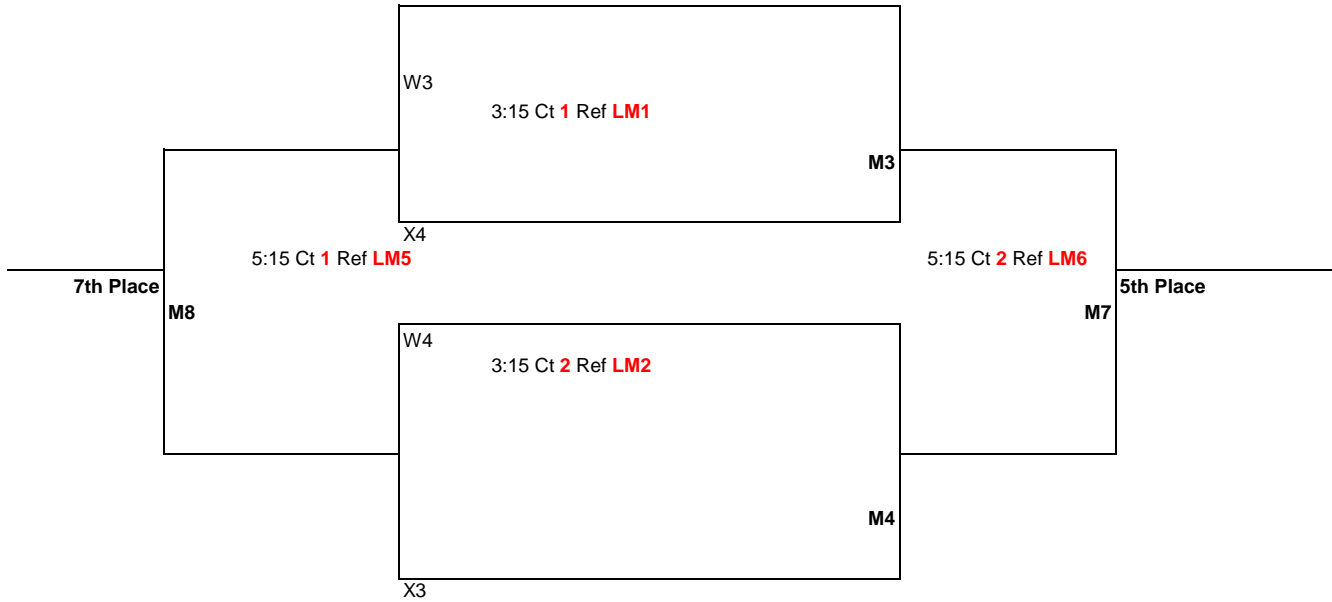

Matches **(M1, M2, M3, M4, & M5)** will be: best 2 out of 3
 Games 1 & 2 to 25 points
 Game 3 to 15 points-switch sides at 8
 All games: No Cap, win by 2 points

Matches **(M6, M7, & M8)** will be:
 1 Game to 25 points
 No Cap, win by 2 points